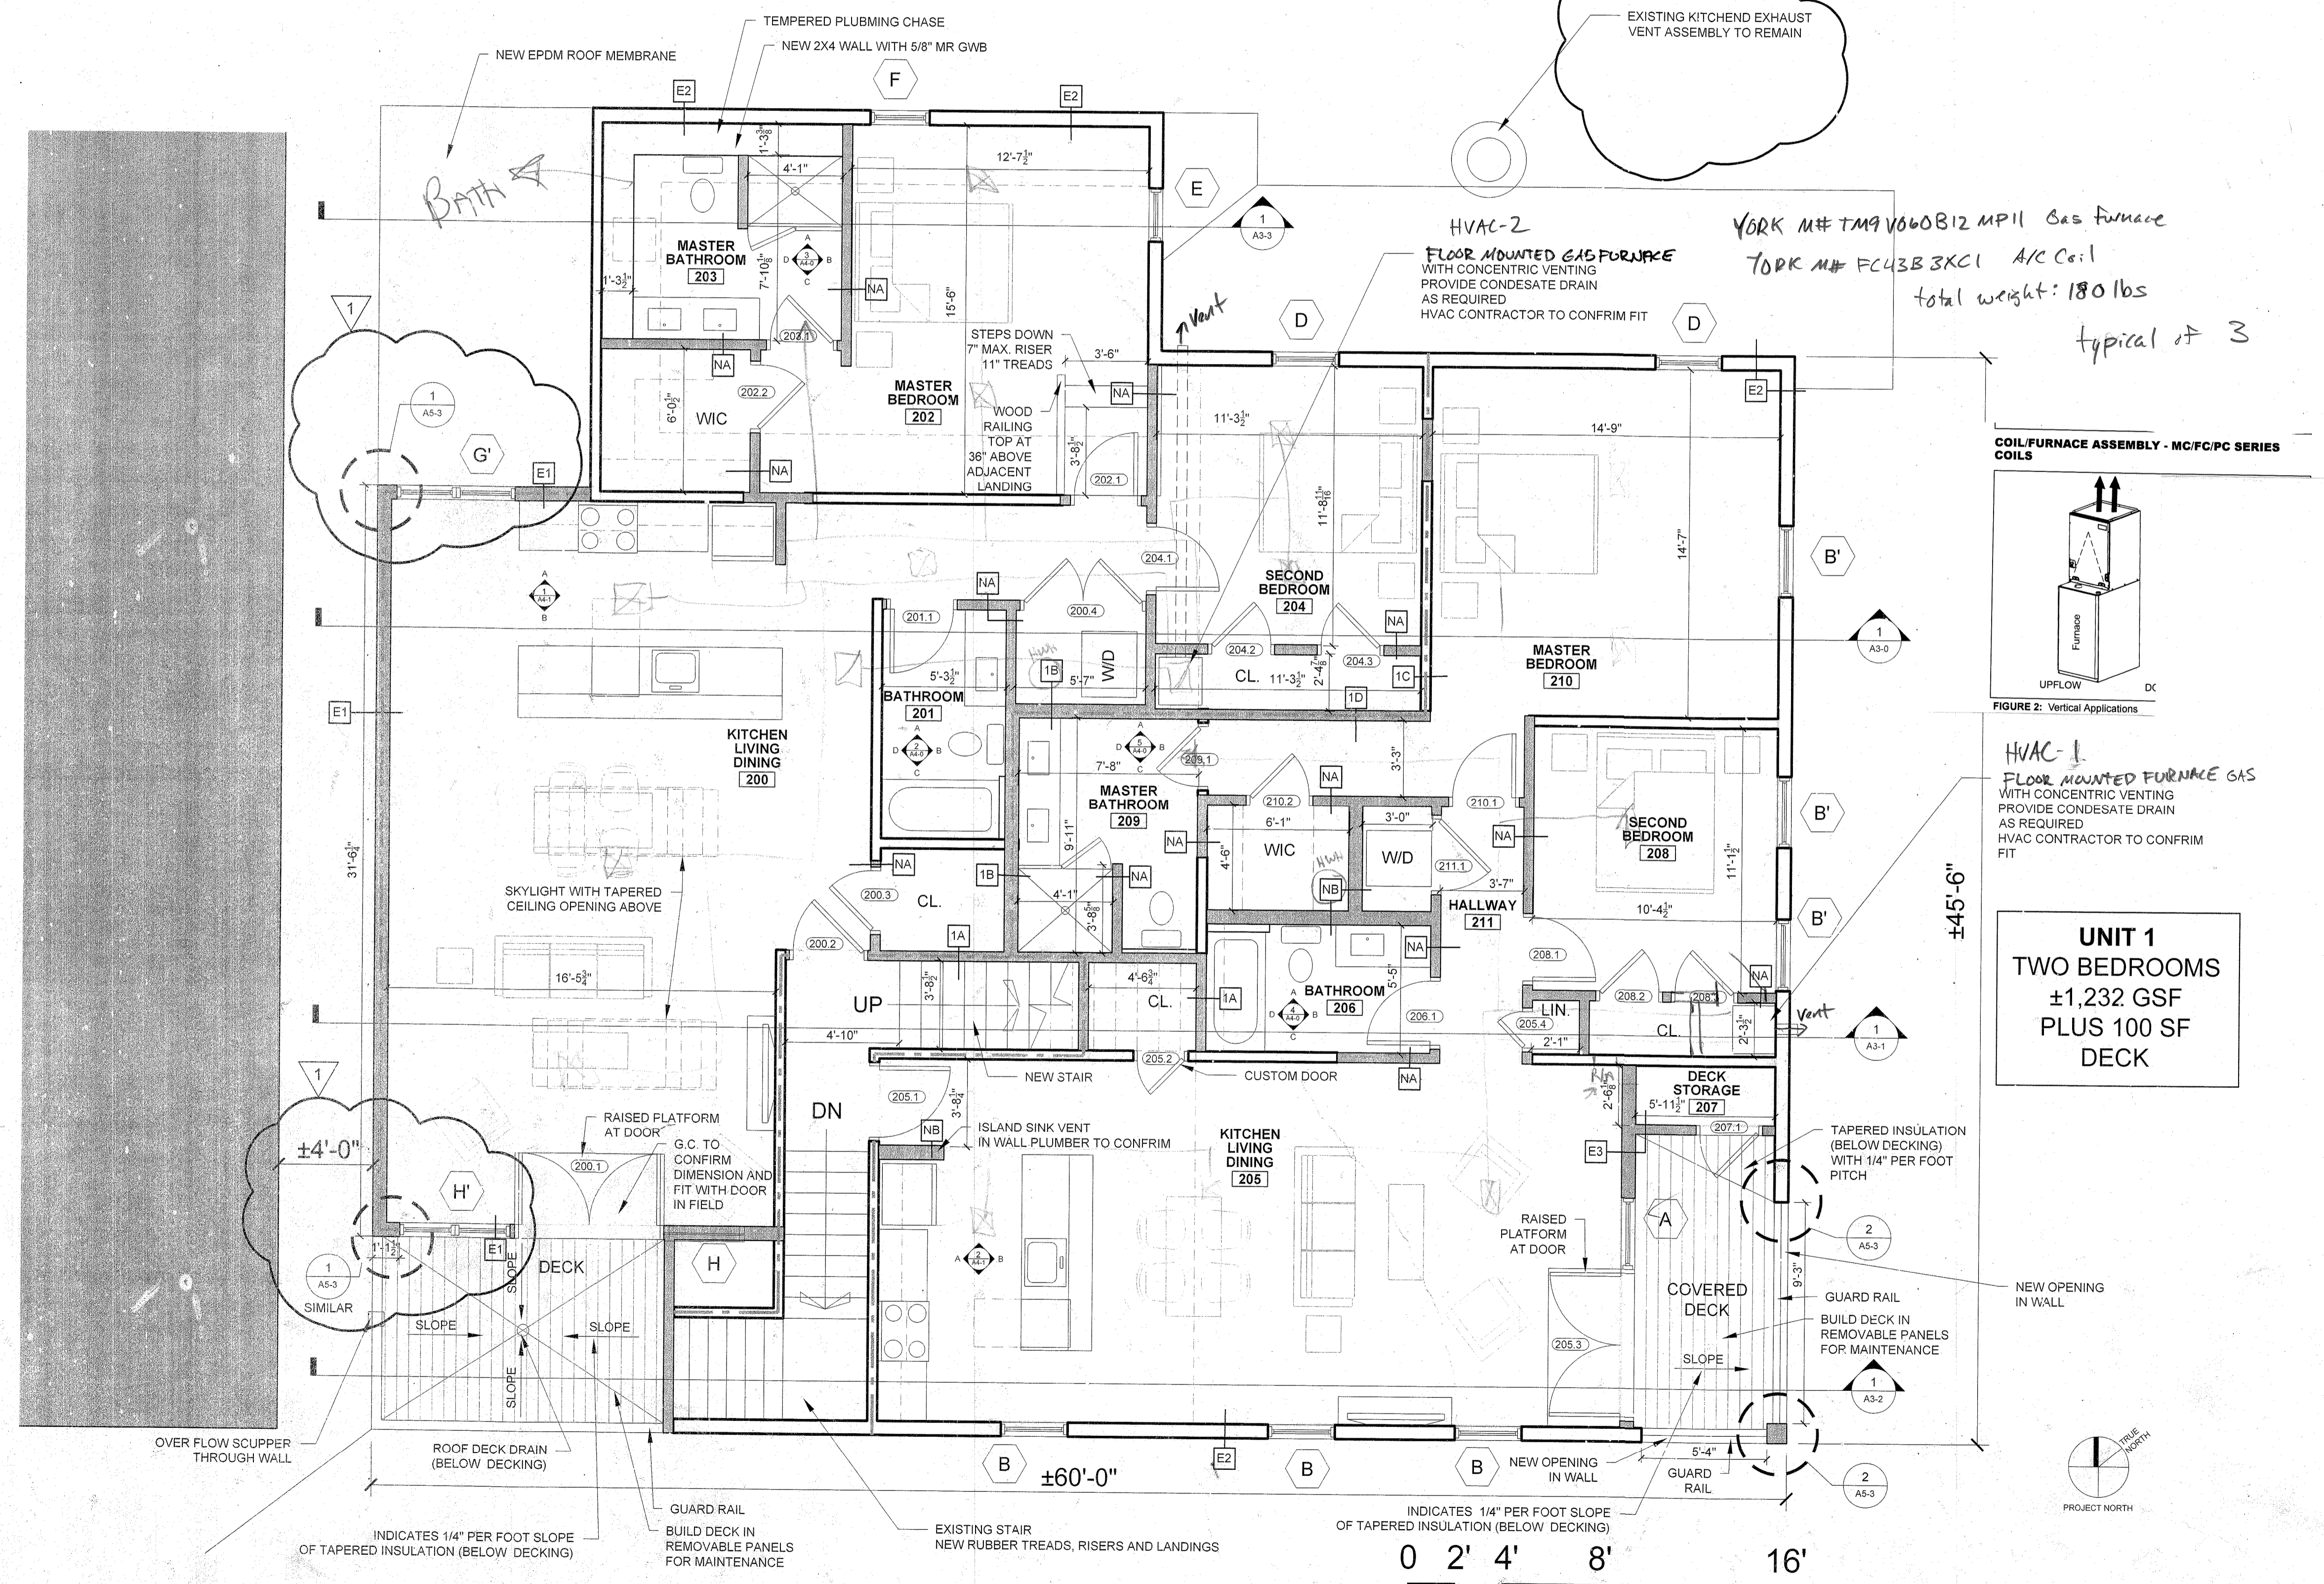

© 2013 RYAN SENATORE ARCHITECTURE

RENOVATIONS TO
135 CONGRESS STREET
PORTLAND, MAINE

CONSULTANTS:
STRUCTURAL
Structural Integrity
77 Oak Street
Portland, ME 04101
207-774-6514

REVISIONS:
REVISION #1 - 10/22/13

DATE: SEPTEMBER 12, 2013

PROJECT No.

DRAWN BY: RJS / RRT

CHECKED BY: RJS

SCALE: AS NOTED

SHEET TITLE:

SECOND FLOOR PLAN

A1-2

UNIT 2
TWO BEDROOM
±1361 GSF
PLUS 110 SF
DECK

UNIT 1
TWO BEDROOMS
±1,232 GSF
PLUS 100 SF
DECK

1 SECOND FLOOR PLAN
1/4"=1'-0"

GRAPHIC SCALE