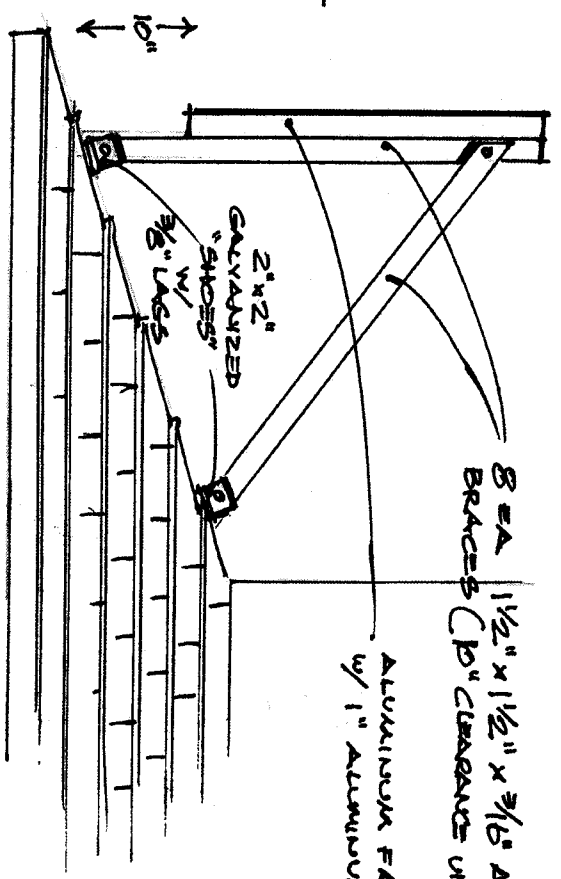

HILLTOP SUPERETTE / CORNER of NORTH and CONGRESS  
 PORTLAND, MAINE

SIDE  
 VIEW

8 EA 1 1/2" x 1 1/2" x 3/8" ALUMINUM UPRIGHT & ANGLED BRACES (10" CLEARANCE UNDER SIGN TO ROOF)

ALUMINUM FACE SIGNS w/ 1" ALUMINUM FRAME

SIGN BY  
 BROWN SIGNS  
 622.6225  
 INSTALL BY  
 NORTHERN SIGNS  
 WATERVILLE