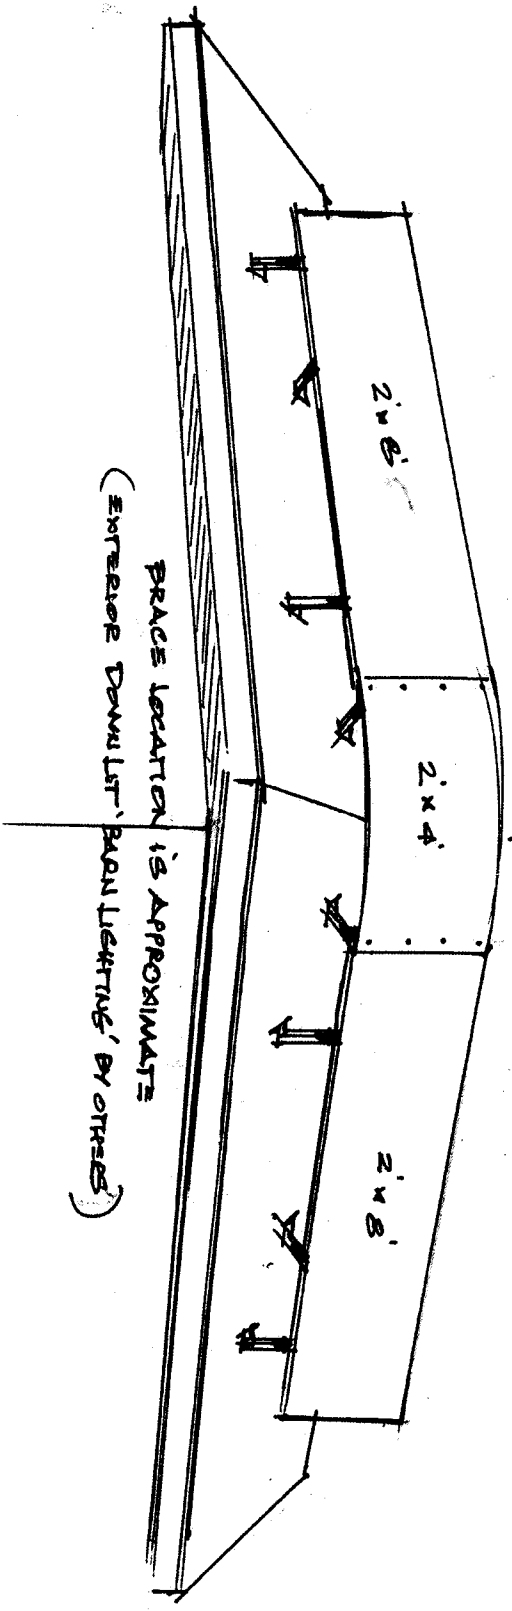

HILLTOP SUPERETTE / CORNER of NORTH and CONGRESS  
 PORTLAND, MAINE

SIDE  
 VIEW

8 EA 1 1/2" x 1 1/2" x 3/8" ALUMINUM UPRIGHT & ANGLED BRACES (10" CLEARANCE UNDER SIGN TO ROOF)

ALUMINUM FACE SIGNS w/ 1" ALUMINUM FRAME

SIGN BY  
 BROWN SIGNS  
 622.6225  
 INSTALL BY  
 NORTHERN SIGNS  
 WATERVILLE