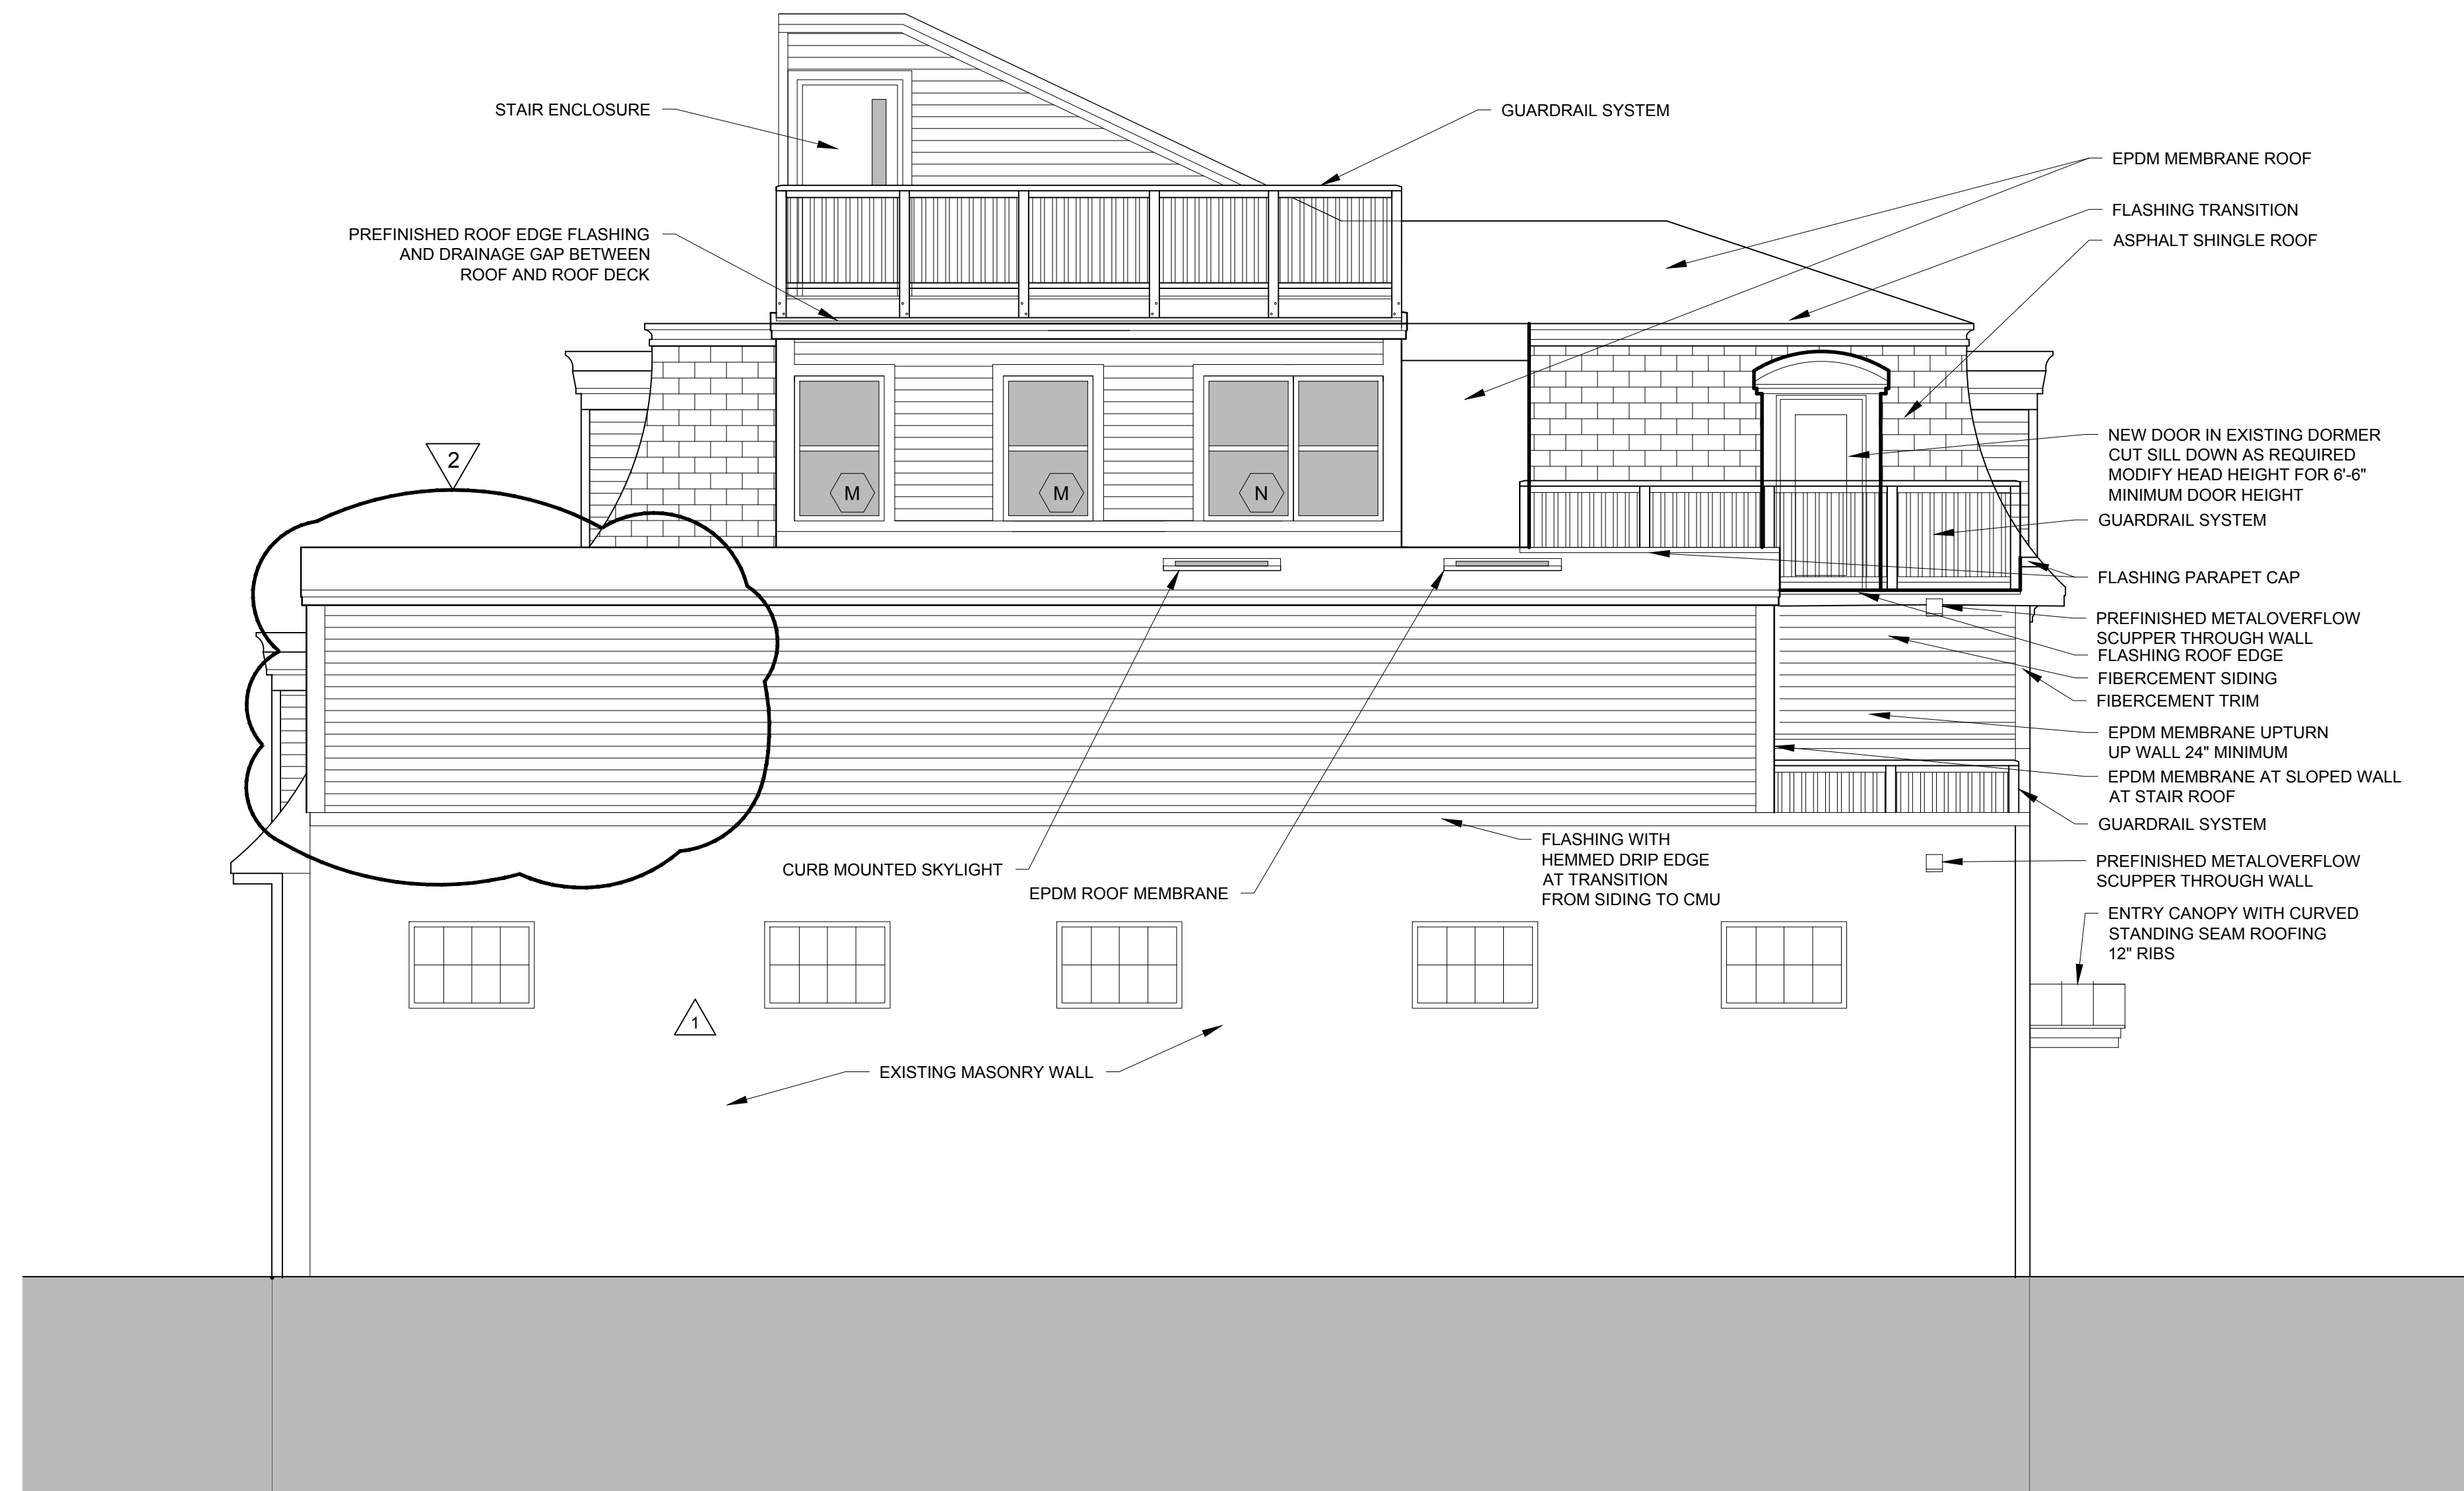

© 2013 RYAN SENATORE ARCHITECTURE

RENOVATIONS TO
135 CONGRESS STREET
PORTLAND, MAINE

REVISIONS:
△ REVISION #1 - 10/22/13
△ REVISION #2 - 12/3/13

DATE: SEPTEMBER 12, 2013

PROJECT No. 1317

DRAWN BY: RJS / RRT

CHECKED BY: RJS

SCALE: AS NOTED

SHEET TITLE:
ELEVATION

A2-3

1 WEST ELEVATION
1/4"=1'-0"