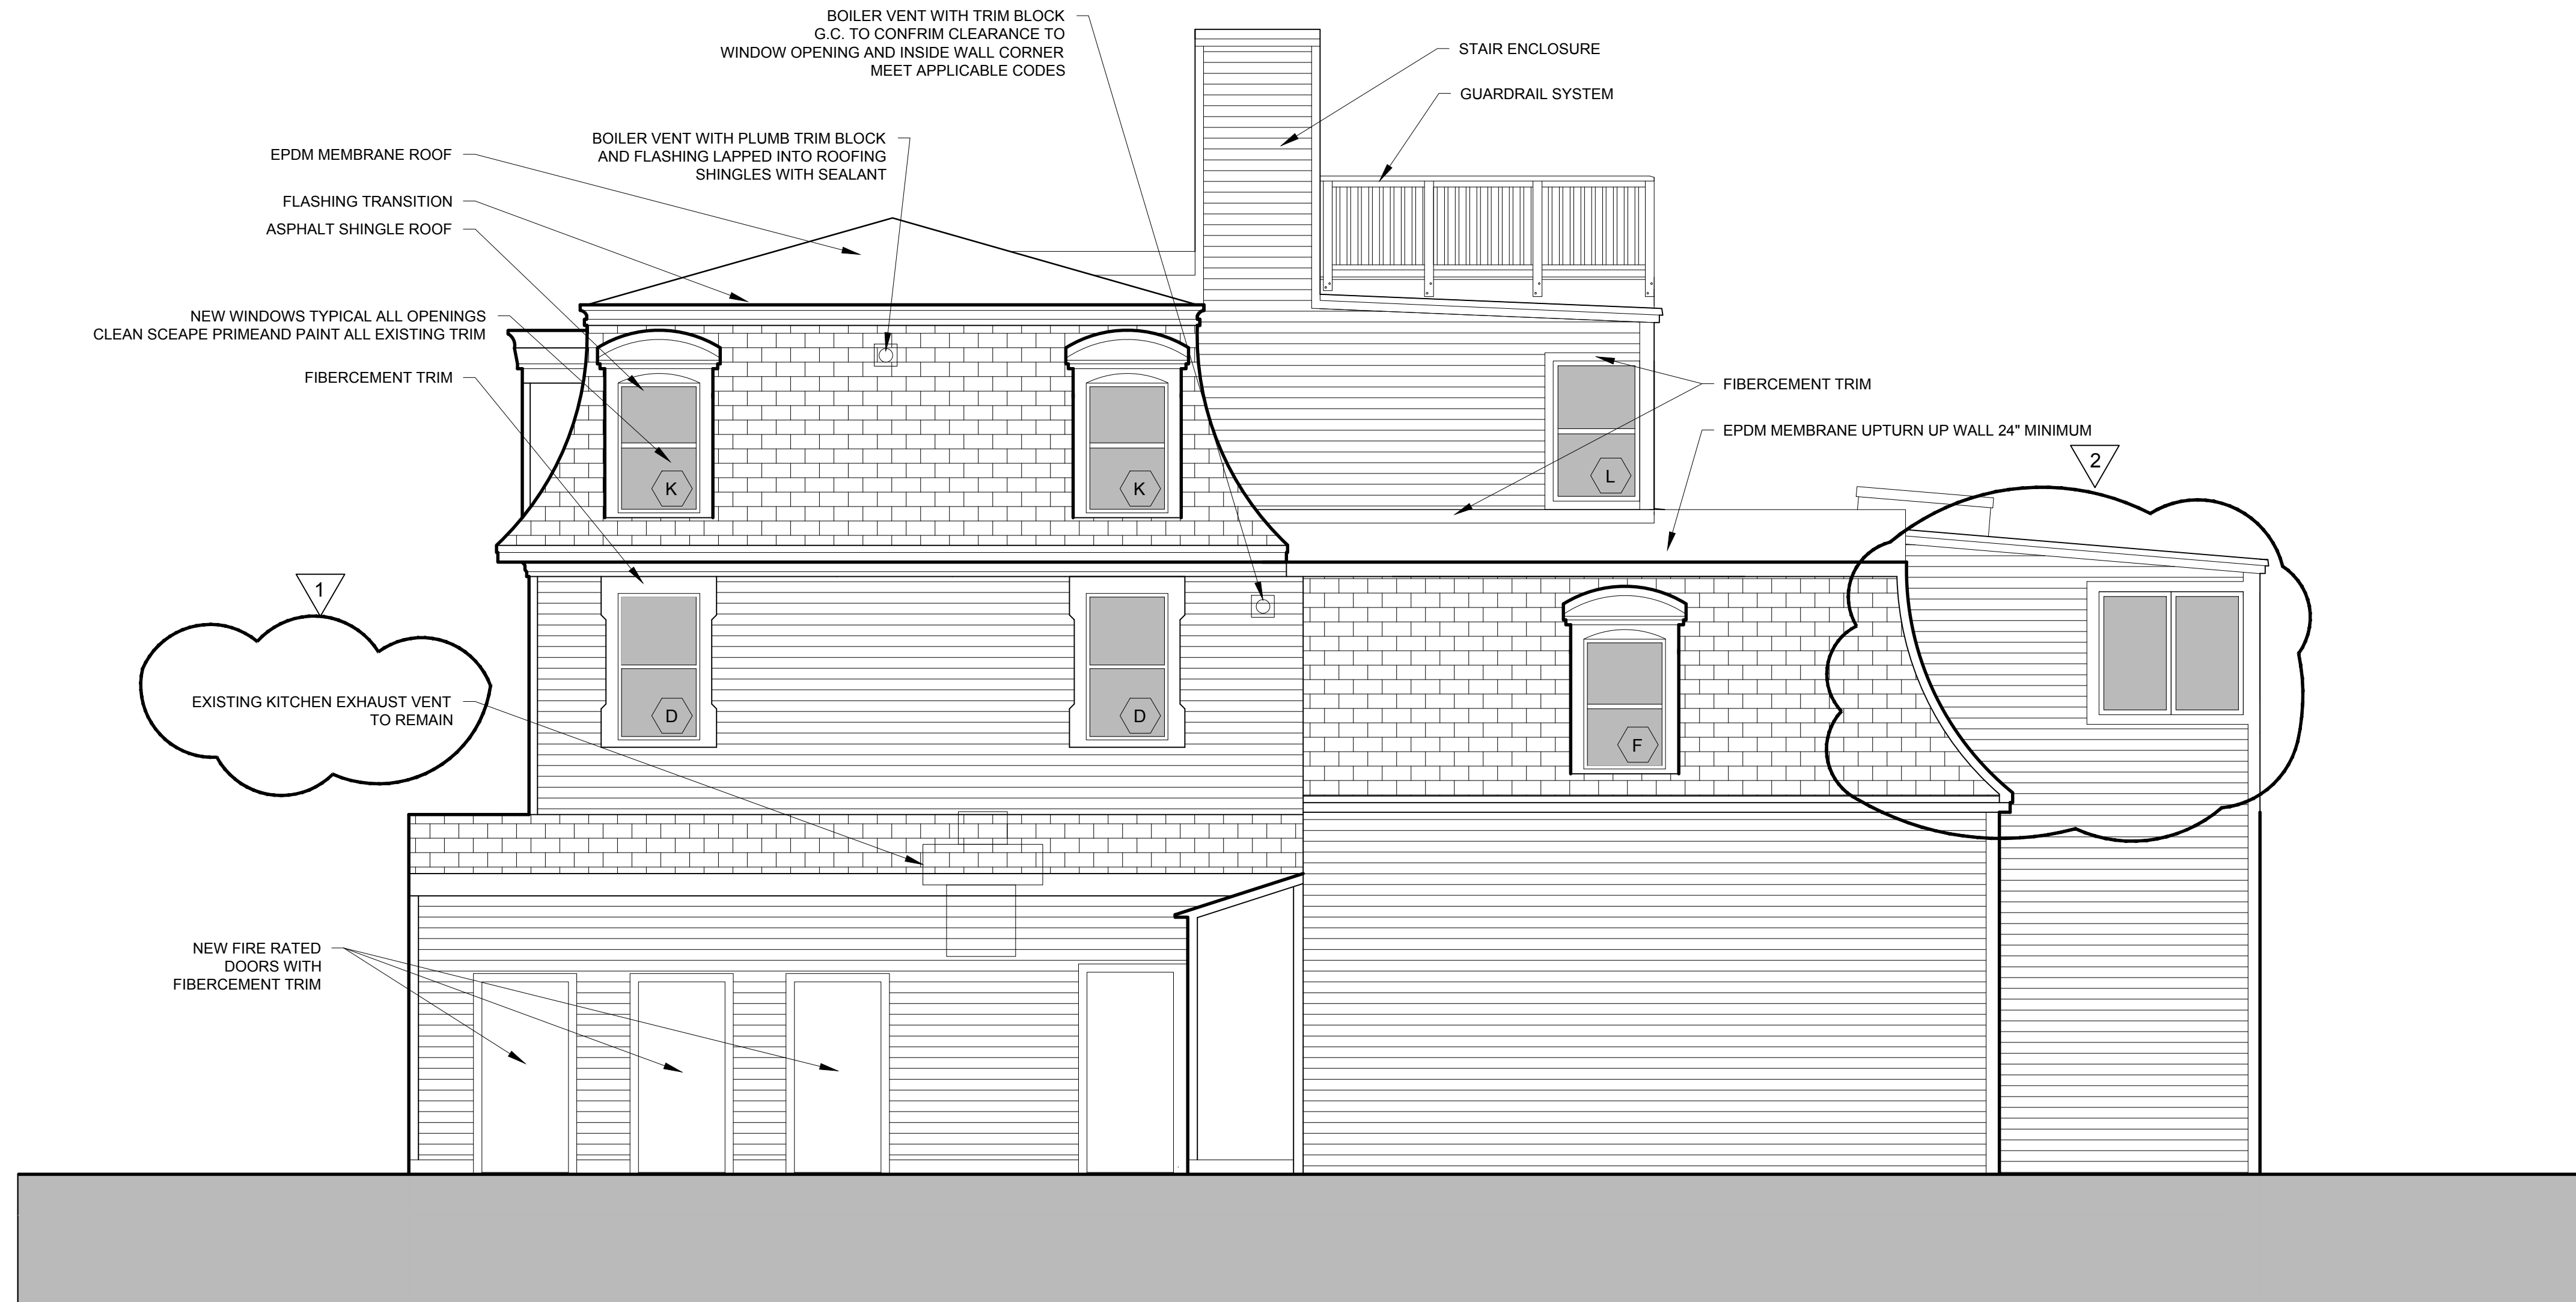

© 2013 RYAN SENATORE ARCHITECTURE

RENOVATIONS TO
135 CONGRESS STREET
PORTLAND, MAINE

REVISIONS:
▲ REVISION #1 - 10/22/13
▲ REVISION #2 - 12/3/13

DATE: SEPTEMBER 12, 2013

PROJECT No. 1317

DRAWN BY: RJS / RRT

CHECKED BY: RJS

SCALE: AS NOTED

SHEET TITLE:
ELEVATION

A2-2

1 NORTH ELEVATION
1/4"=1'-0"