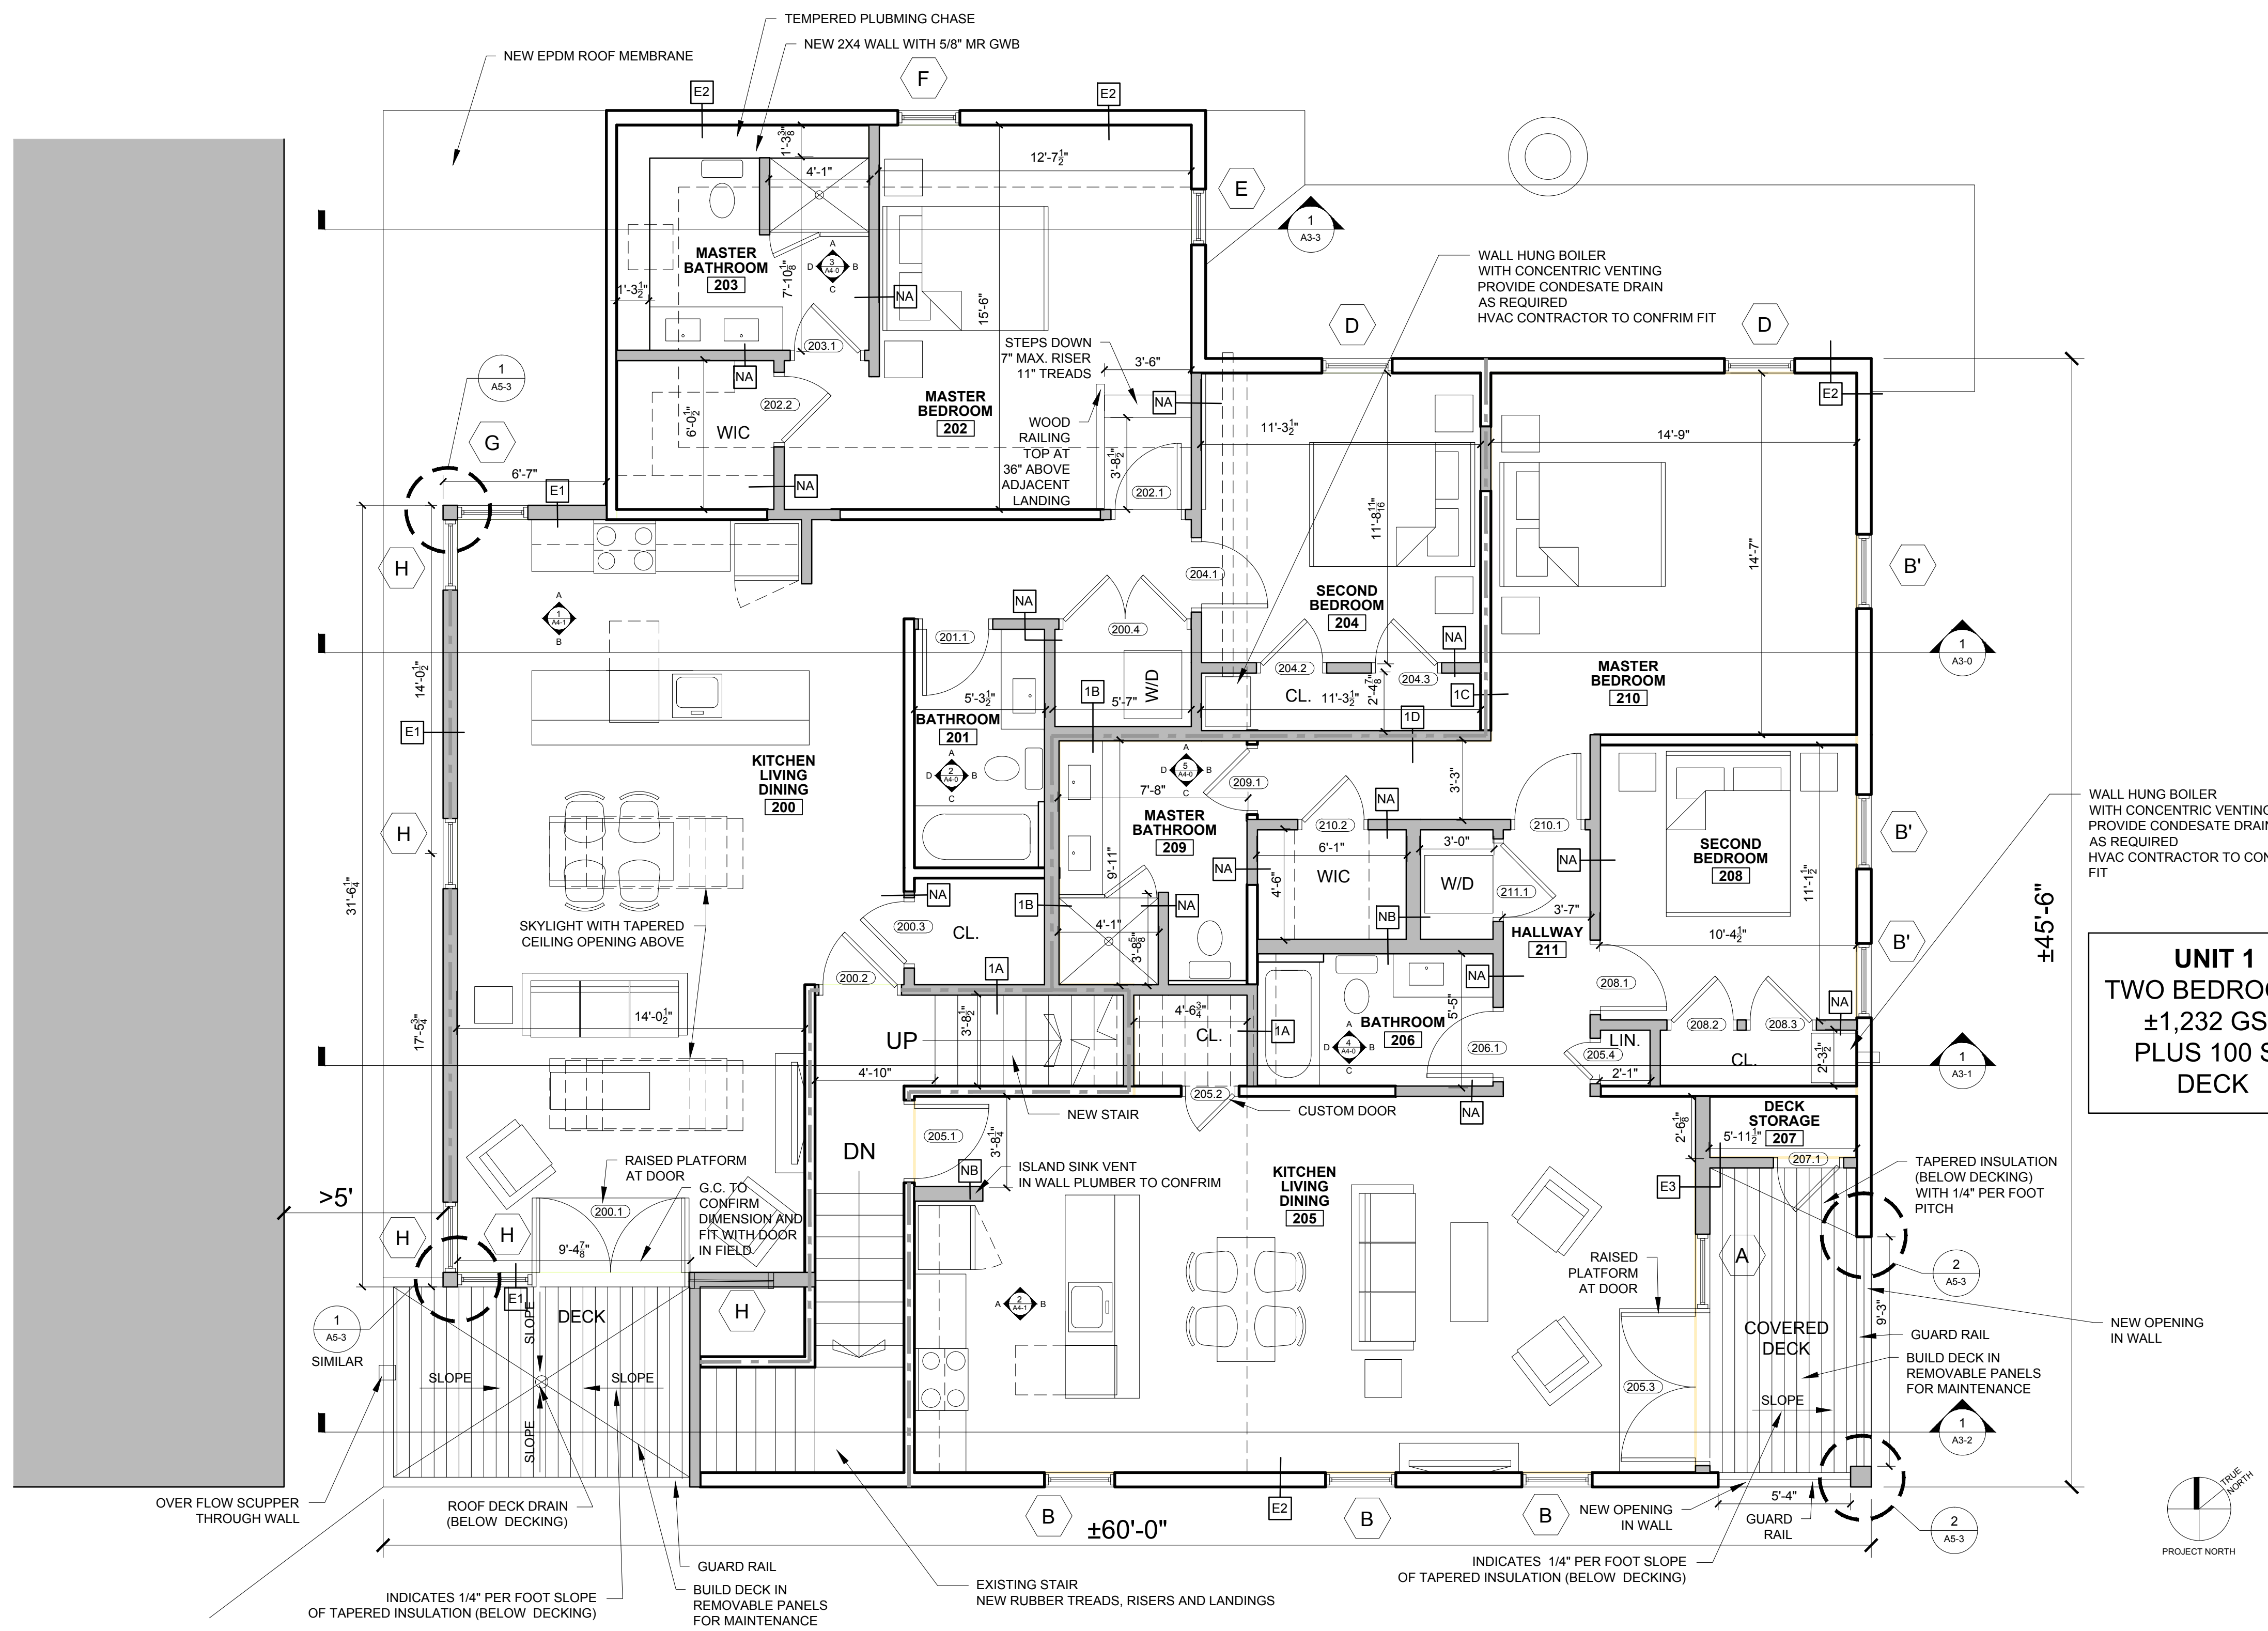

© 2013 RYAN SENATORE ARCHITECTURE

RENOVATIONS TO
135 CONGRESS STREET
PORTLAND, MAINE

REVISIONS:

DATE: SEPTEMBER 12, 2013

PROJECT No.

DRAWN BY: RJS / RRT

CHECKED BY: RJS

SCALE: AS NOTED

SHEET TITLE:
SECOND FLOOR PLAN

A1-2

UNIT 2
ONE BEDROOM
±1284 GSF
PLUS 110 SF
DECK

UNIT 1
TWO BEDROOMS
±1,232 GSF
PLUS 100 SF
DECK

1 SECOND FLOOR PLAN
1/4"=1'-0"