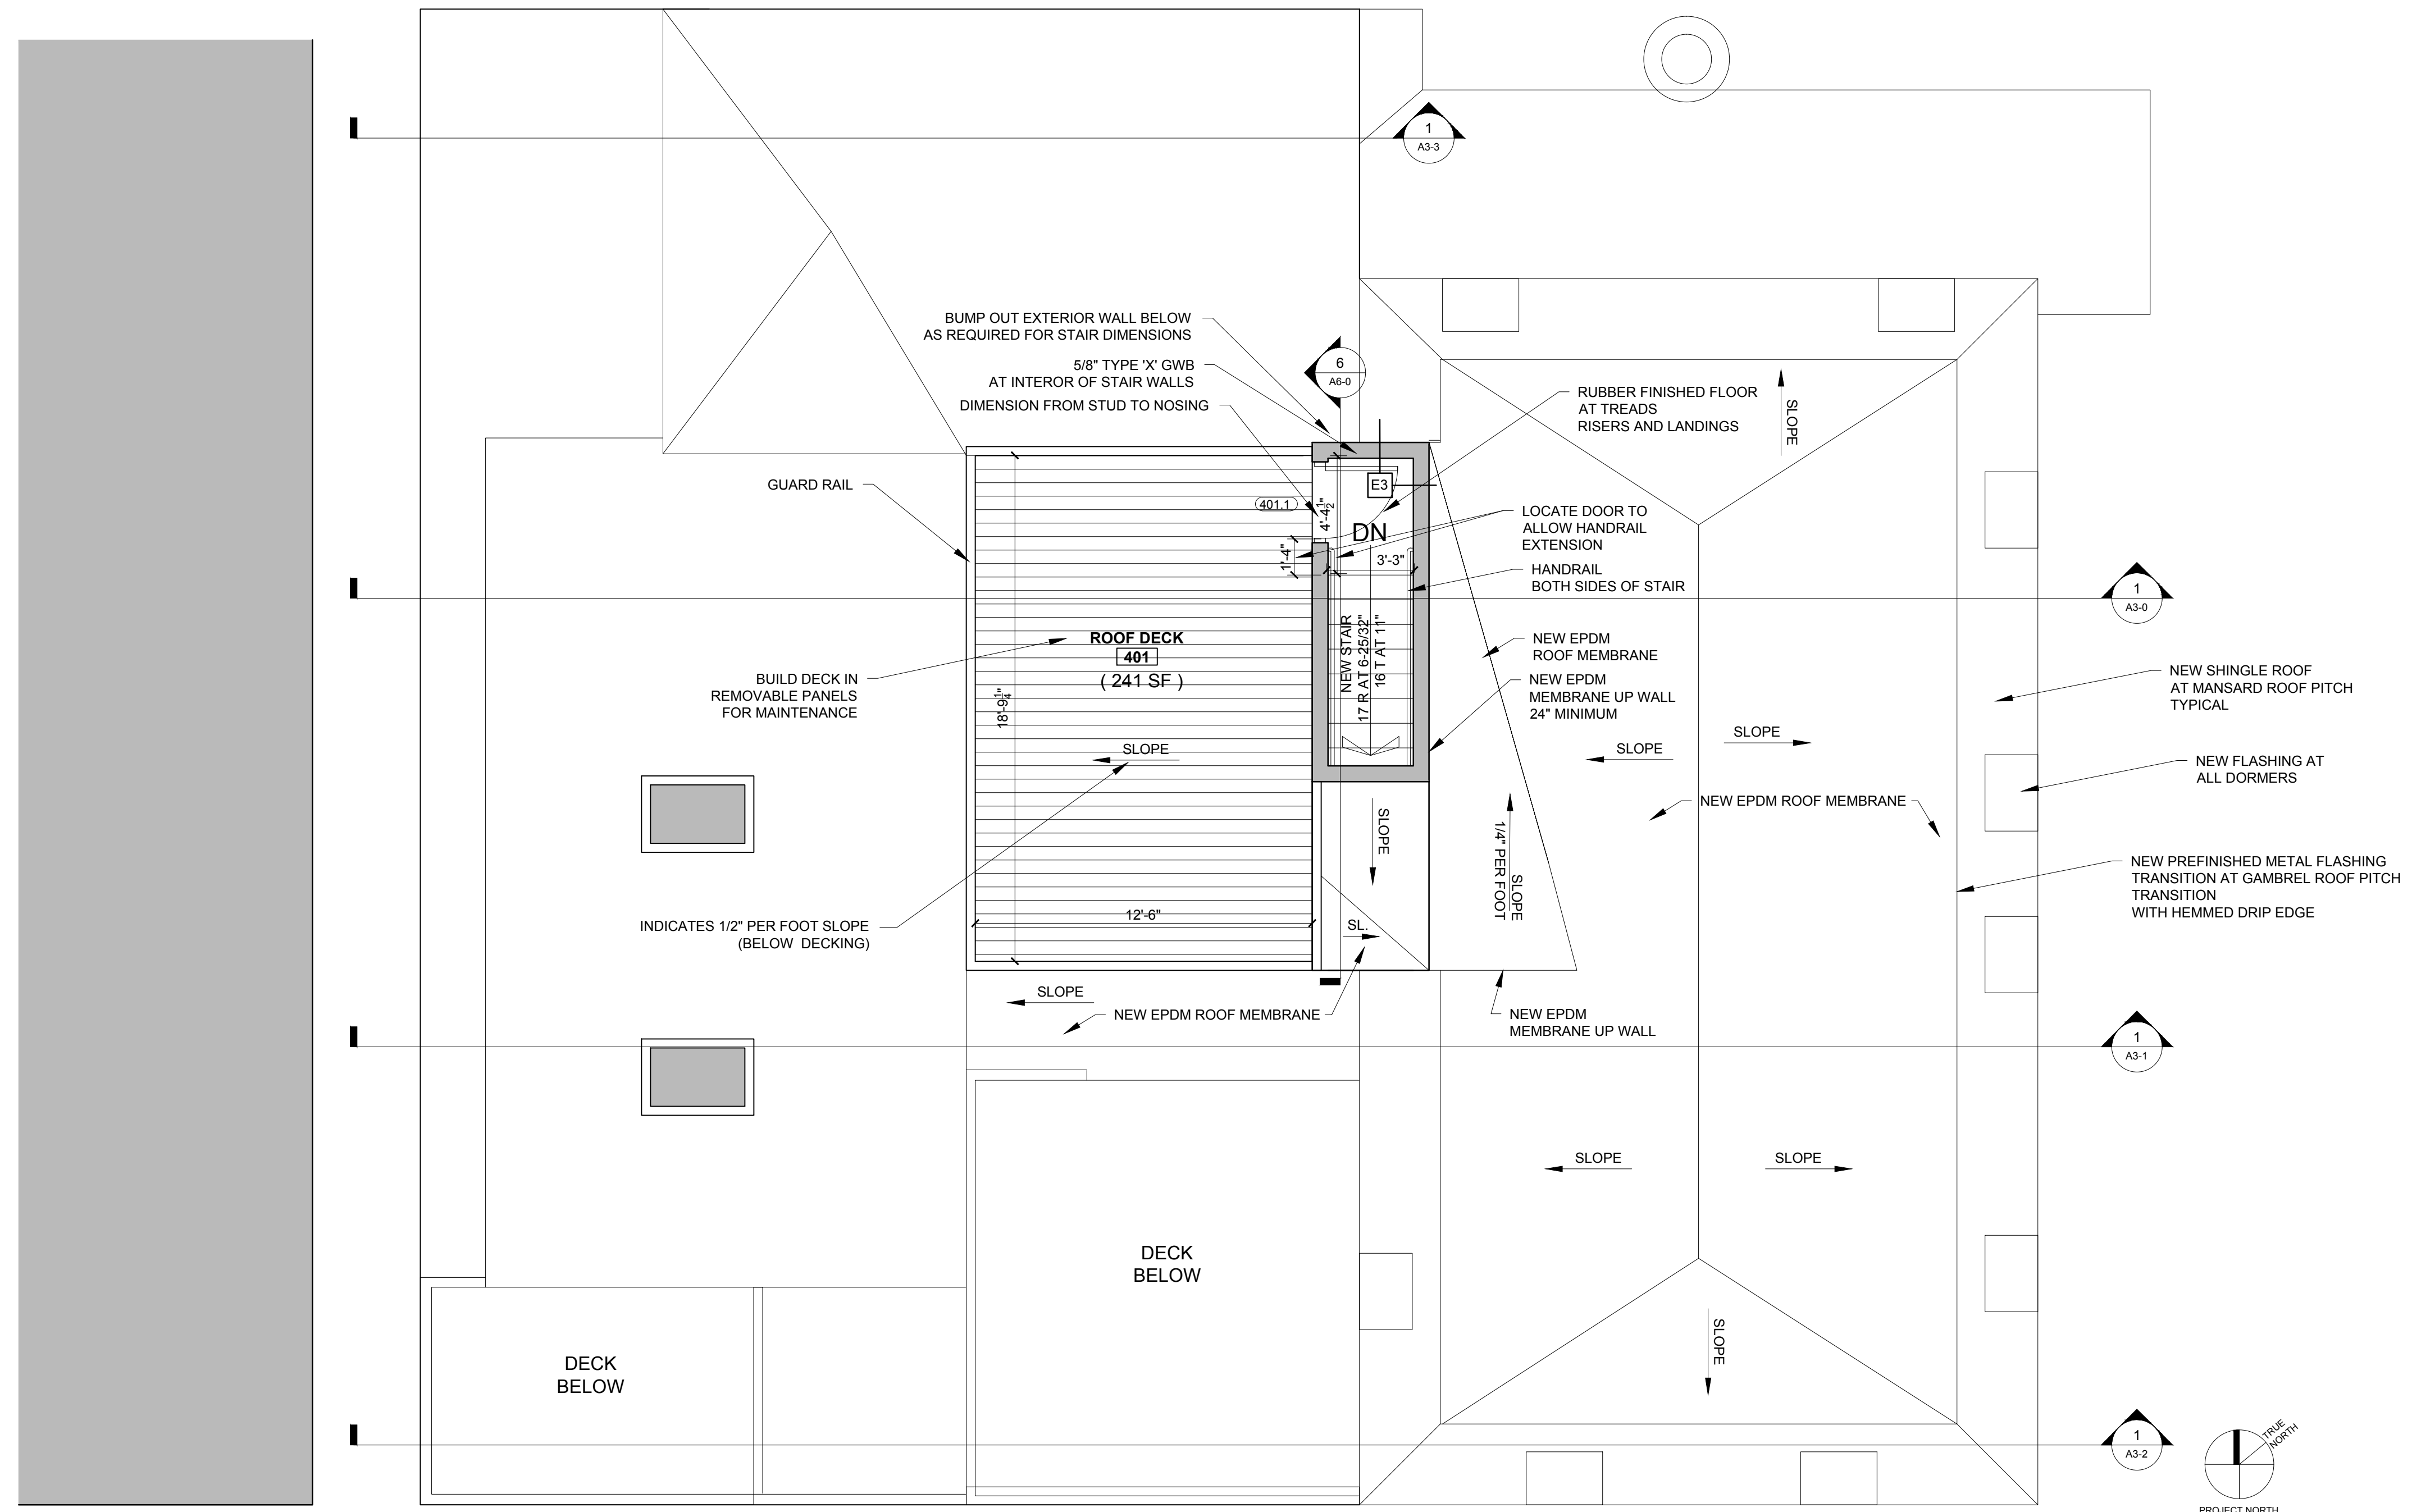

© 2013 RYAN SENATORE ARCHITECTURE

RENOVATIONS TO
135 CONGRESS STREET
PORTLAND, MAINE

REVISIONS:

DATE: SEPTEMBER 12, 2013

PROJECT No.

DRAWN BY: RJS / RRT

CHECKED BY: RJS

SCALE: AS NOTED

SHEET TITLE:
ROOF PLAN

A1-4

1 ROOF PLAN
1/4"=1'-0"