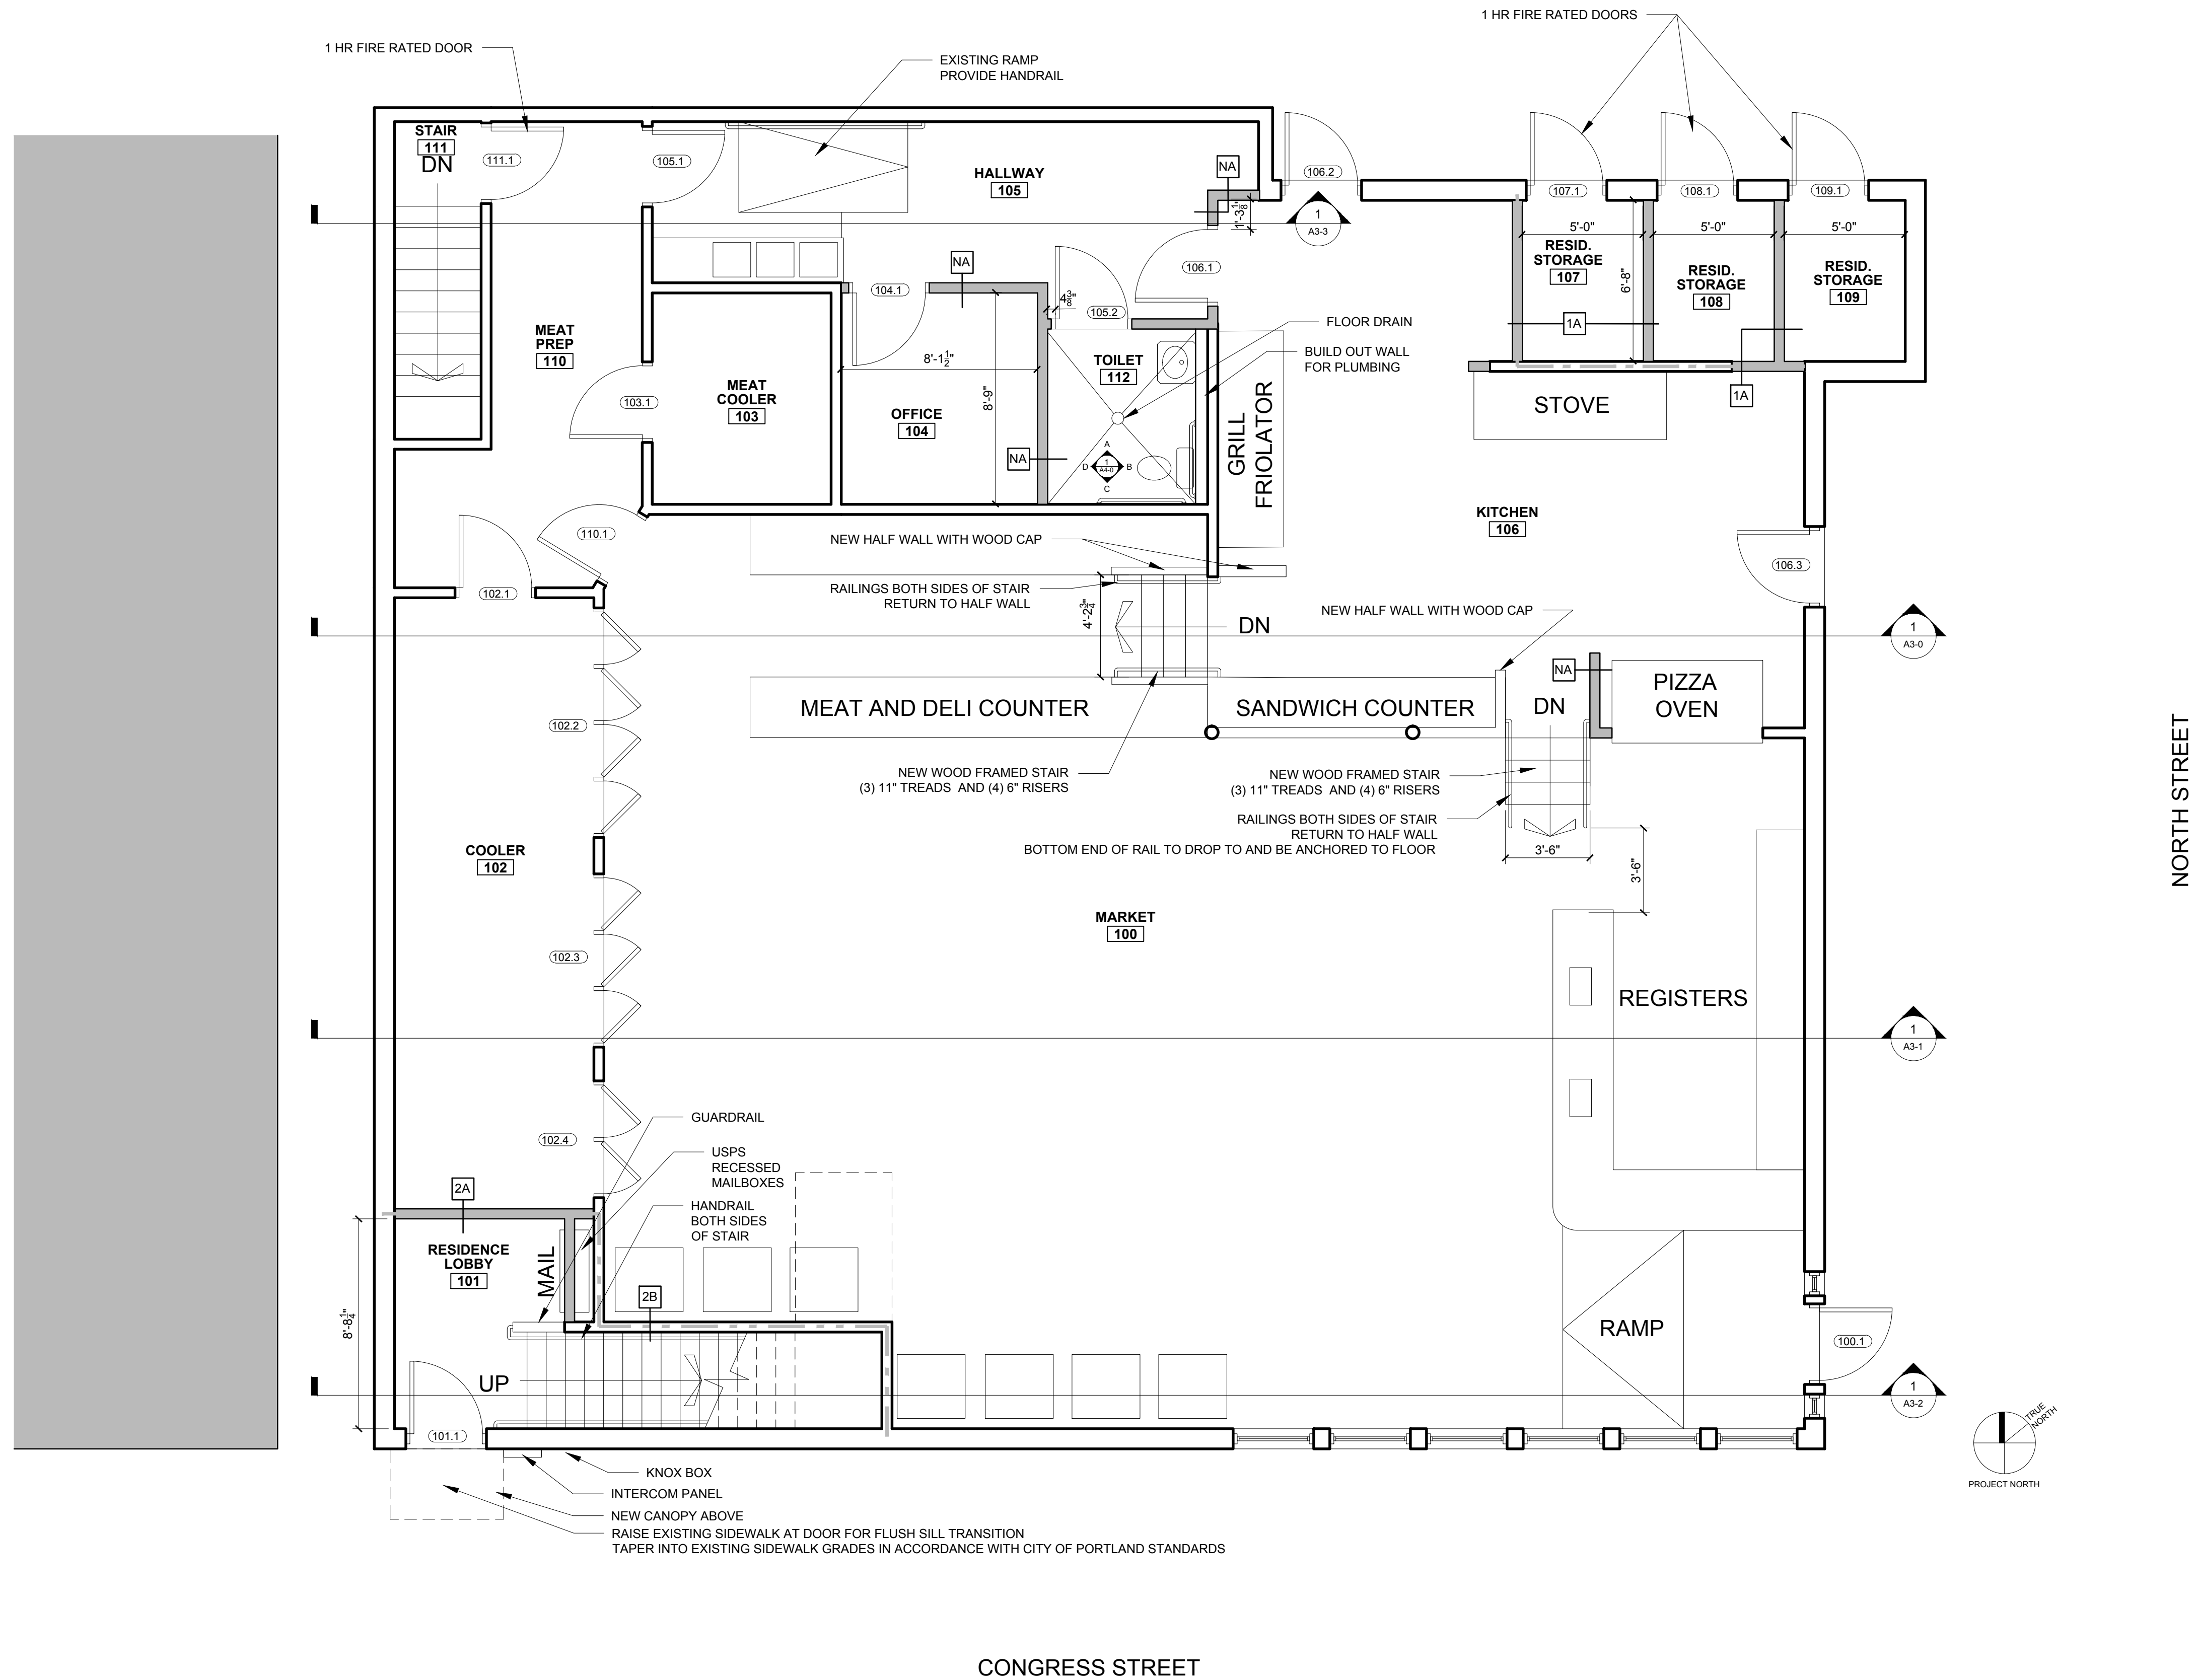

© 2013 RYAN SENATORE ARCHITECTURE

RENOVATIONS TO
135 CONGRESS STREET
PORTLAND, MAINE

REVISIONS:

DATE: SEPTEMBER 12, 2013

PROJECT No.

DRAWN BY: RJS / RRT

CHECKED BY: RJS

SCALE: AS NOTED

SHEET TITLE:
FIRST FLOOR PLAN

A1-1

1 FIRST FLOOR PLAN
1/4"=1'-0"