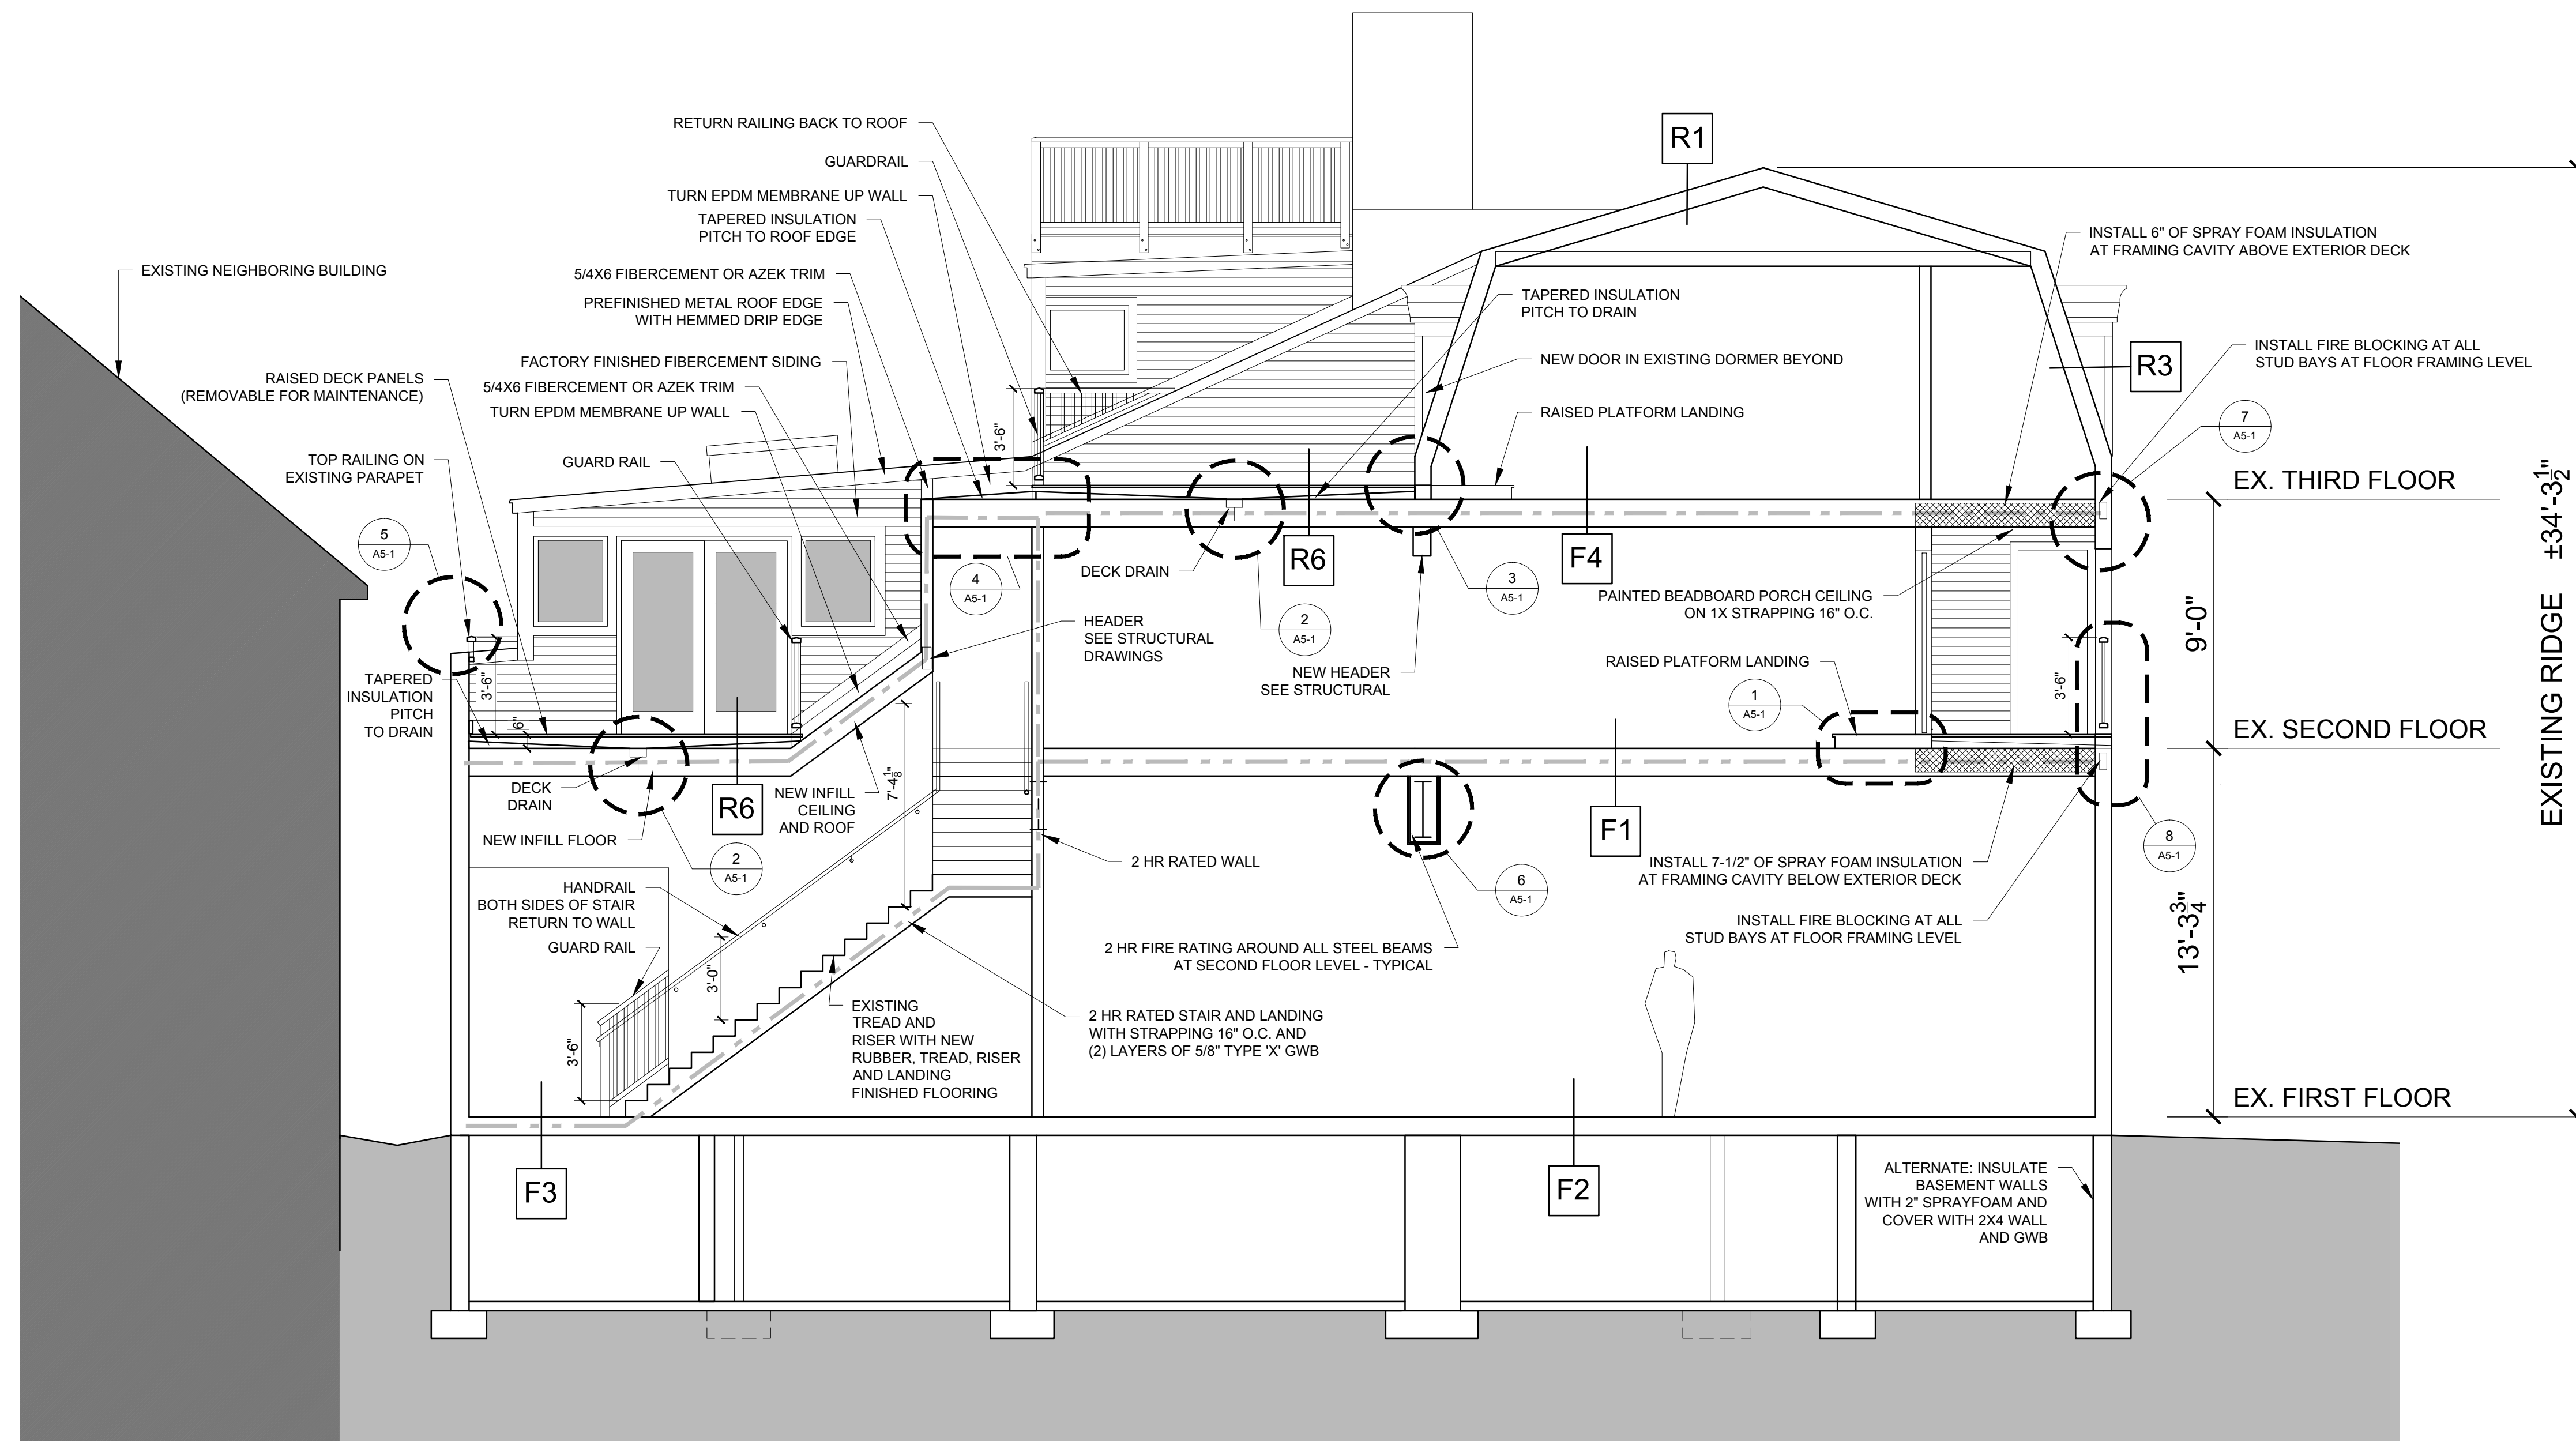

© 2013 RYAN SENATORE ARCHITECTURE

RENOVATIONS TO
135 CONGRESS STREET
PORTLAND, MAINE

REVISIONS:

DATE: AUGUST 23, 2013

PROJECT No. 1317

DRAWN BY: RJS / RRT

CHECKED BY: RJS

SCALE: AS NOTED

SHEET TITLE:
SECTION

A3-2

1 SECTION
1/4"=1'-0"