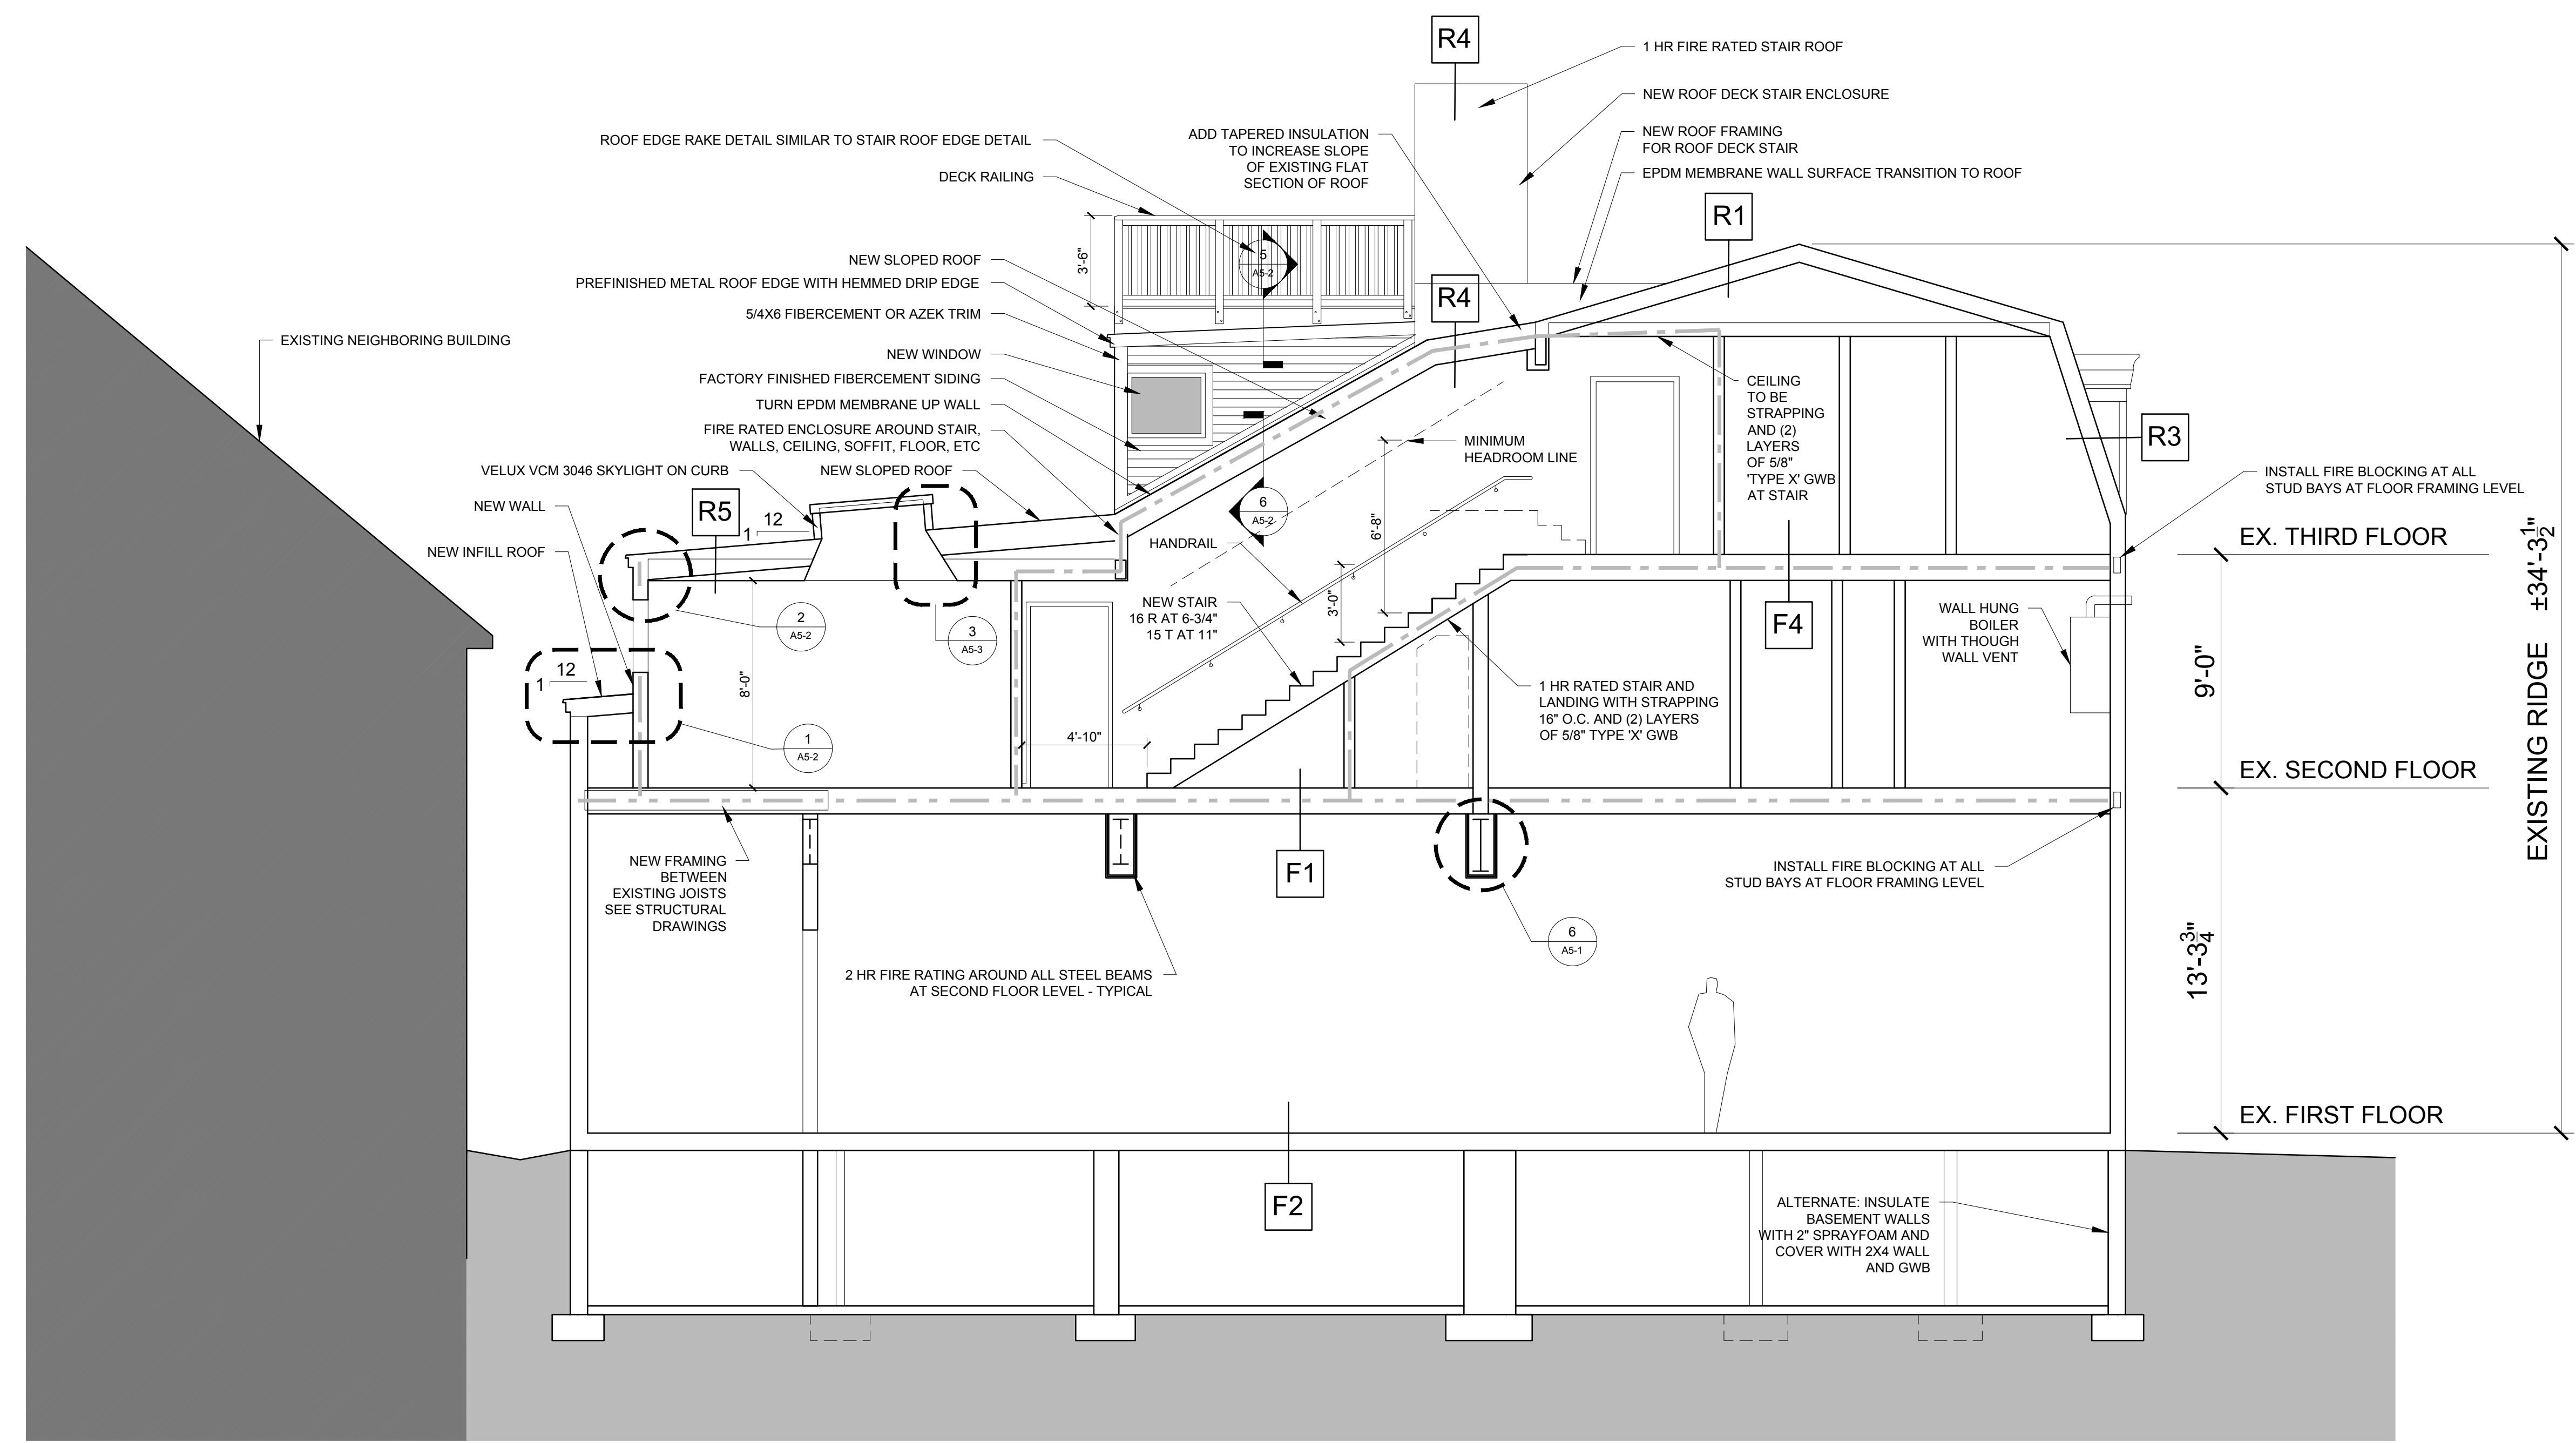

© 2013 RYAN SENATORE ARCHITECTURE

RENOVATIONS TO
135 CONGRESS STREET
PORTLAND, MAINE

RYAN SENATORE ARCHITECTURE
565 CONGRESS STREET, STE. 304
PORTLAND, MAINE 04101
207-850-6414
senatorearchitecture.com

CONSULTANTS:
STRUCTURAL:
Structural Integrity
77 Oak Street
Portland, ME 04101
207-774-4614

REVISIONS:

DATE: AUGUST 23, 2013

PROJECT No.

DRAWN BY: RJS / RRT

CHECKED BY: RJS

SCALE: AS NOTED

SHEET TITLE:
SECTION

A3-1

1 SECTION
1/4"=1'-0"