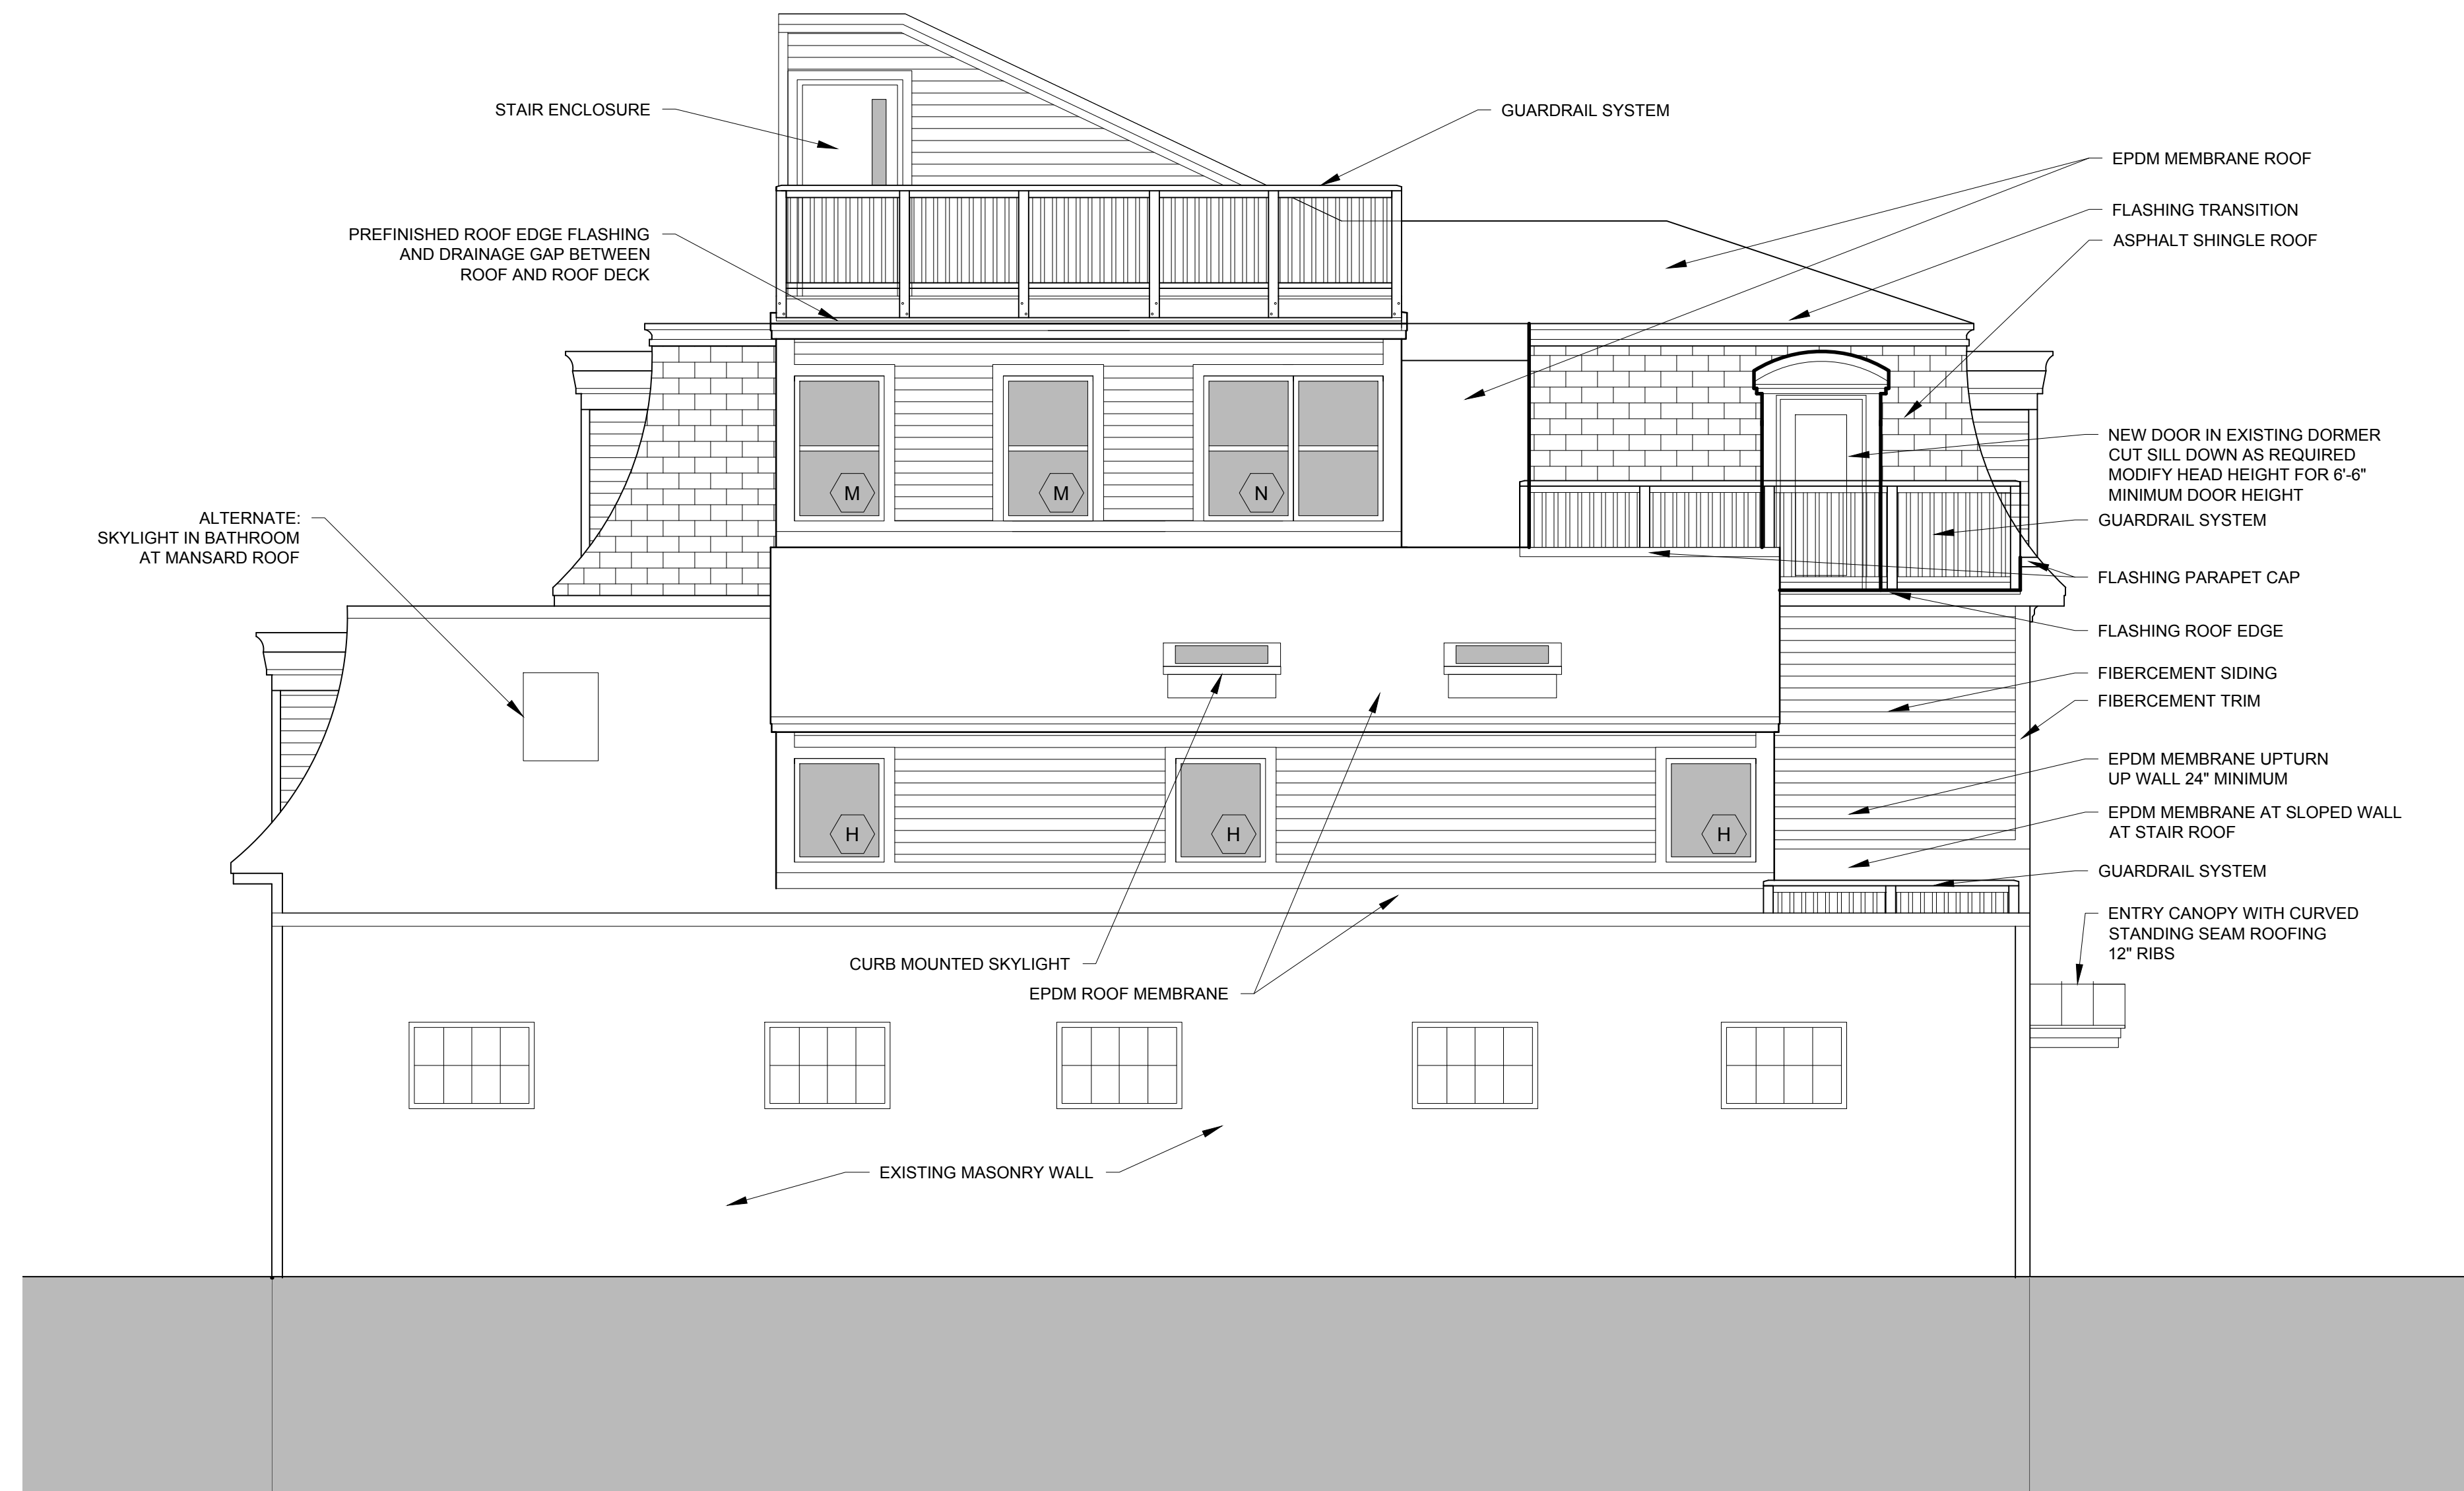

© 2013 RYAN SENATORE ARCHITECTURE

RENOVATIONS TO
135 CONGRESS STREET
PORTLAND, MAINE

REVISIONS:

DATE: AUGUST 23, 2013

PROJECT No. 1317

DRAWN BY: RJS / RRT

CHECKED BY: RJS

SCALE: AS NOTED

SHEET TITLE:
ELEVATION

A2-3

1 WEST ELEVATION
1/4"=1'-0"