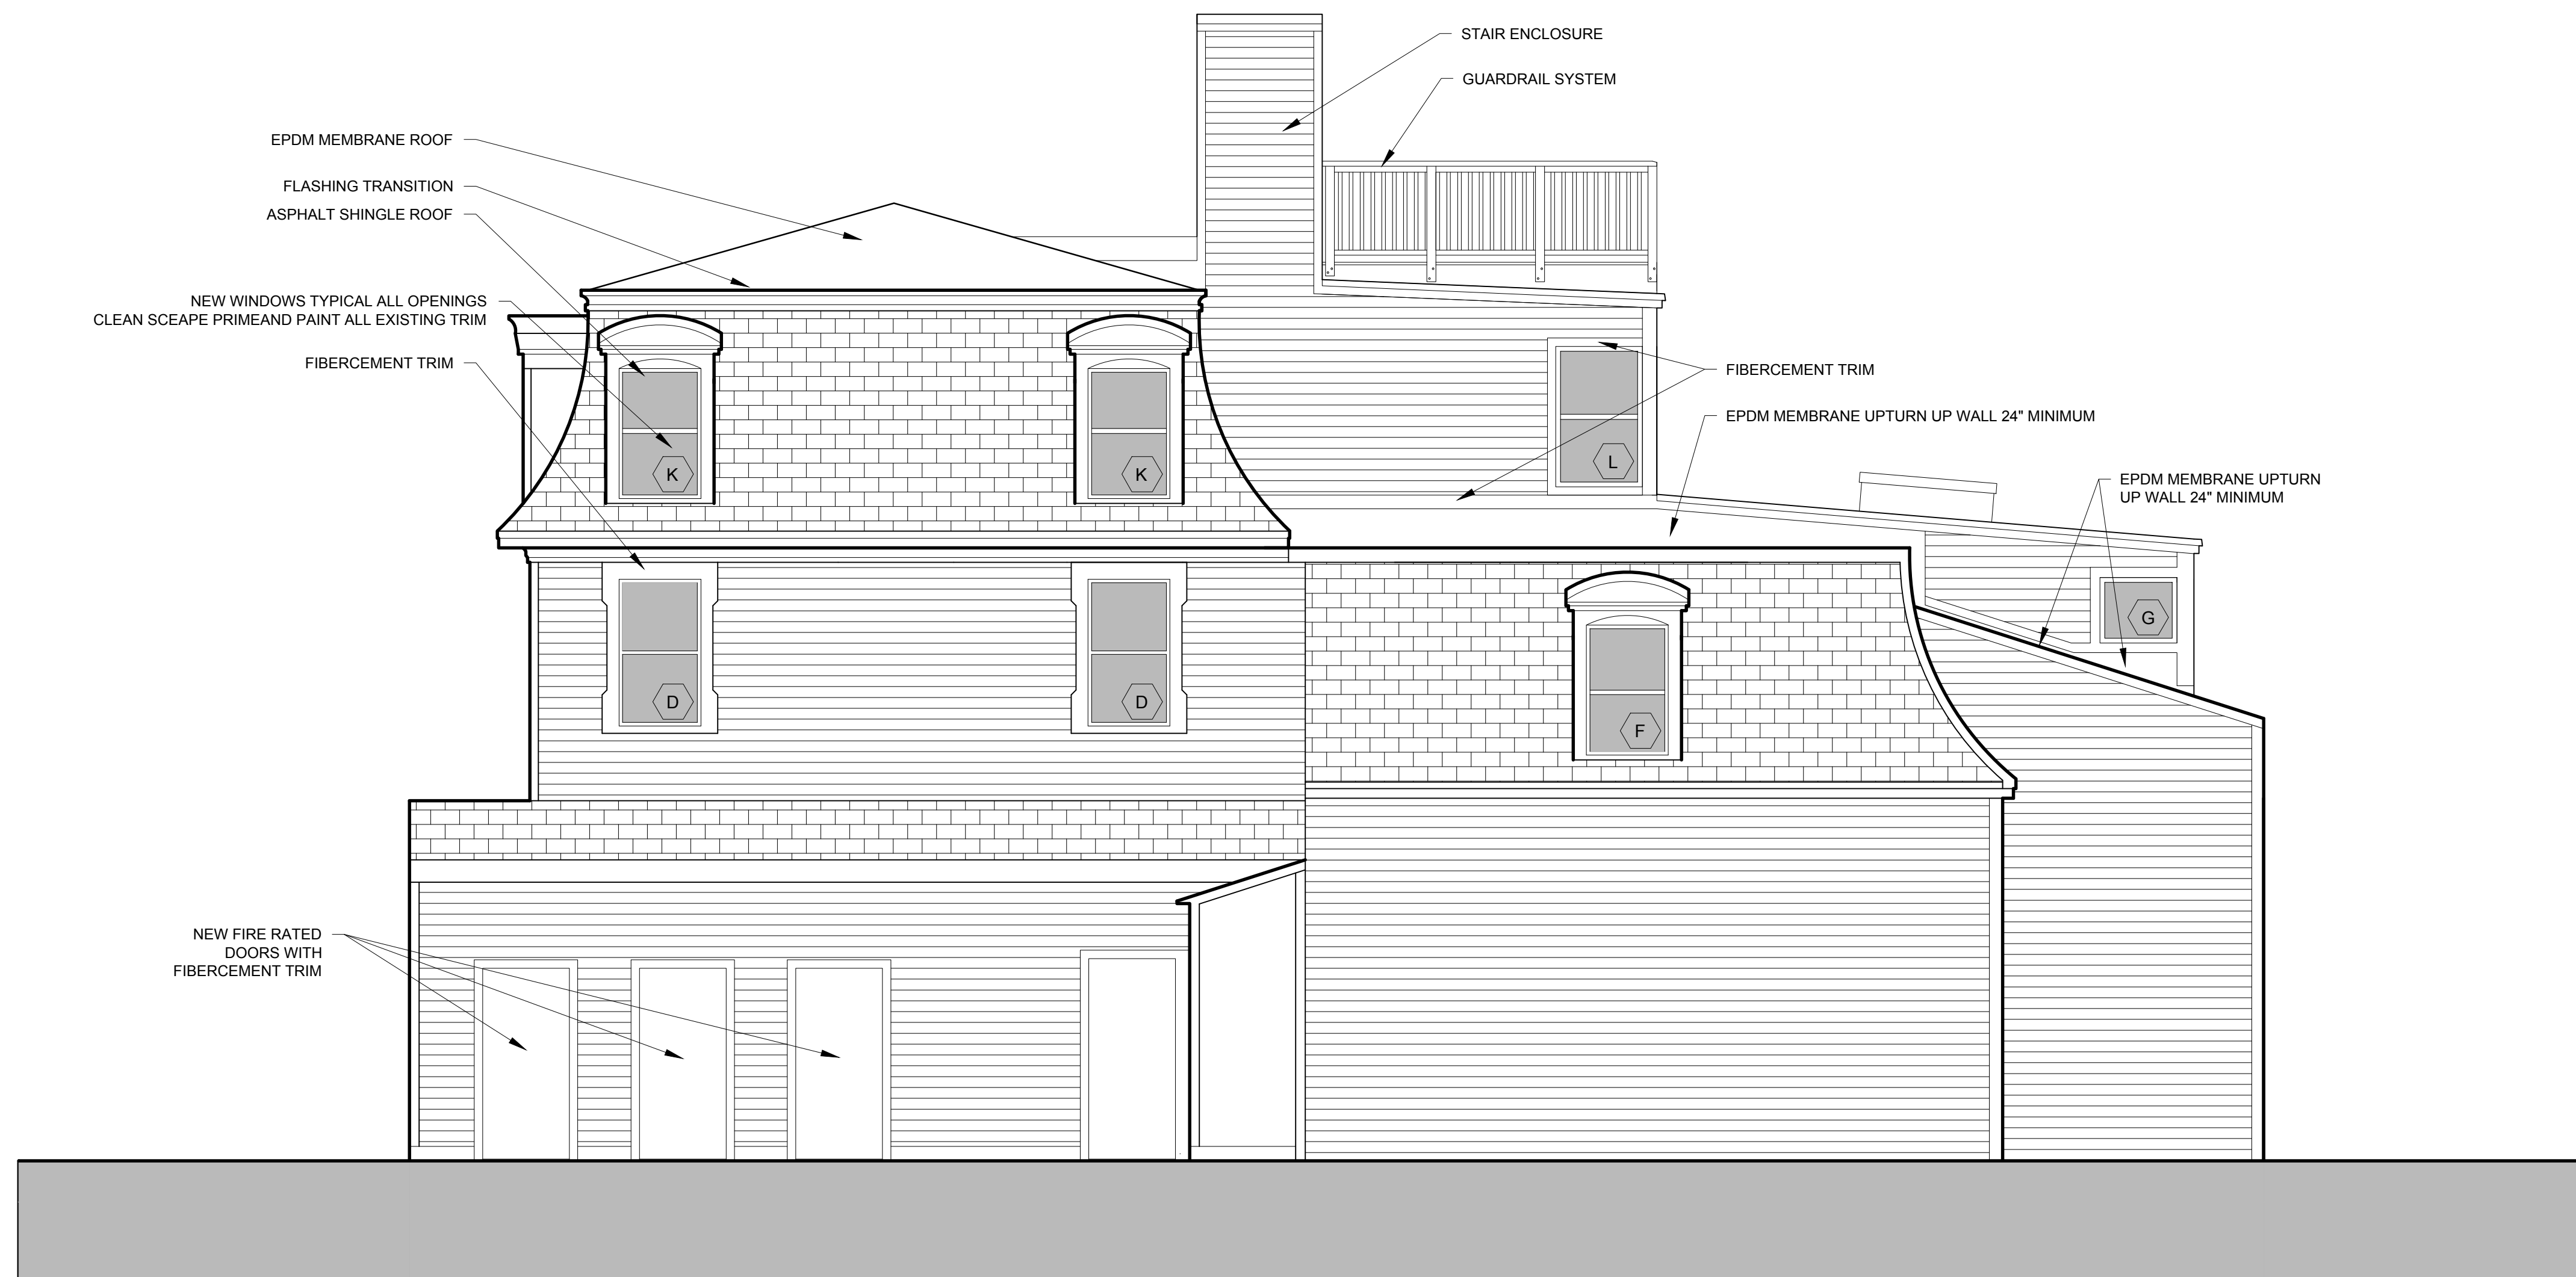

© 2013 RYAN SENATORE ARCHITECTURE

RENOVATIONS TO
135 CONGRESS STREET
PORTLAND, MAINE

REVISIONS:

DATE: AUGUST 23, 2013

PROJECT No. 1317

DRAWN BY: RJS / RRT

CHECKED BY: RJS

SCALE: AS NOTED

SHEET TITLE:
ELEVATION

A2-2

NEW FIRE RATED
DOORS WITH
FIBERCEMENT TRIM

1 NORTH ELEVATION
1/4"=1'-0"