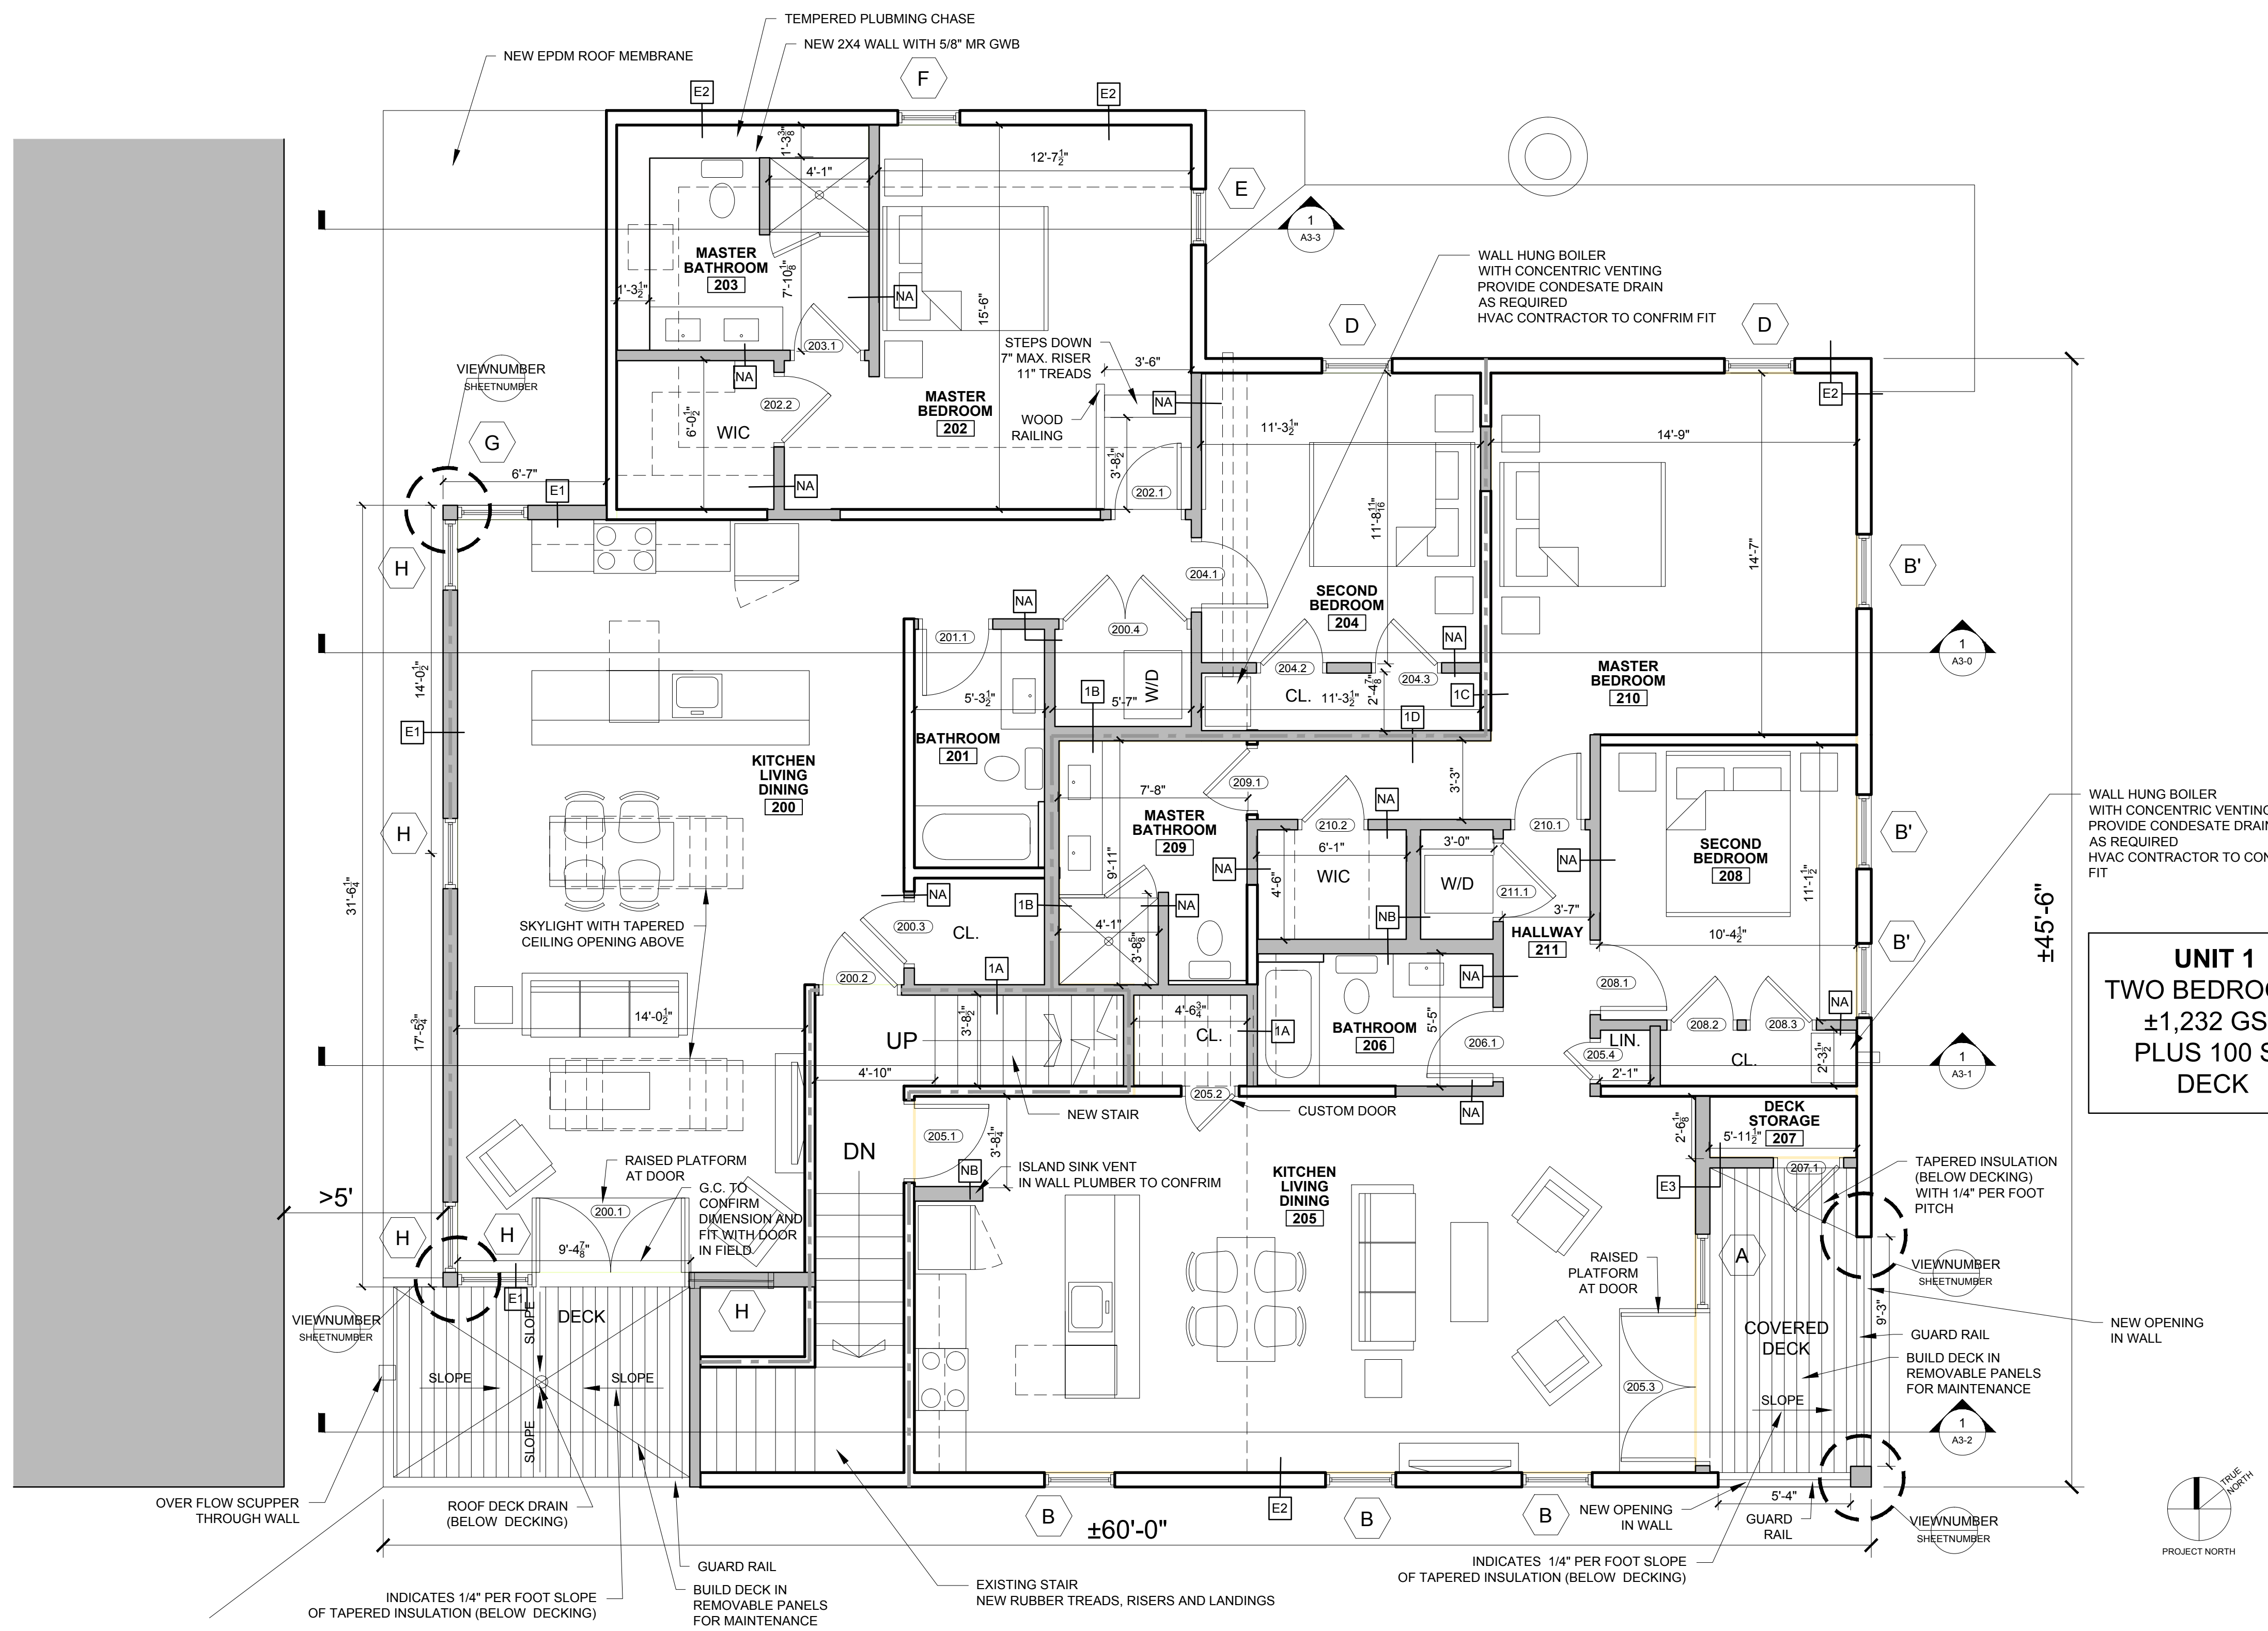

© 2013 RYAN SENATORE ARCHITECTURE

RENOVATIONS TO
135 CONGRESS STREET
PORTLAND, MAINE

REVISIONS:

DATE: AUGUST 23, 2013

PROJECT No.

DRAWN BY: RJS / RRT

CHECKED BY: RJS

SCALE: AS NOTED

SHEET TITLE:
SECOND FLOOR PLAN

A1-2

UNIT 2
ONE BEDROOM
±1284 GSF
PLUS 110 SF
DECK

UNIT 1
TWO BEDROOMS
±1,232 GSF
PLUS 100 SF
DECK

1 SECOND FLOOR PLAN
1/4"=1'-0"