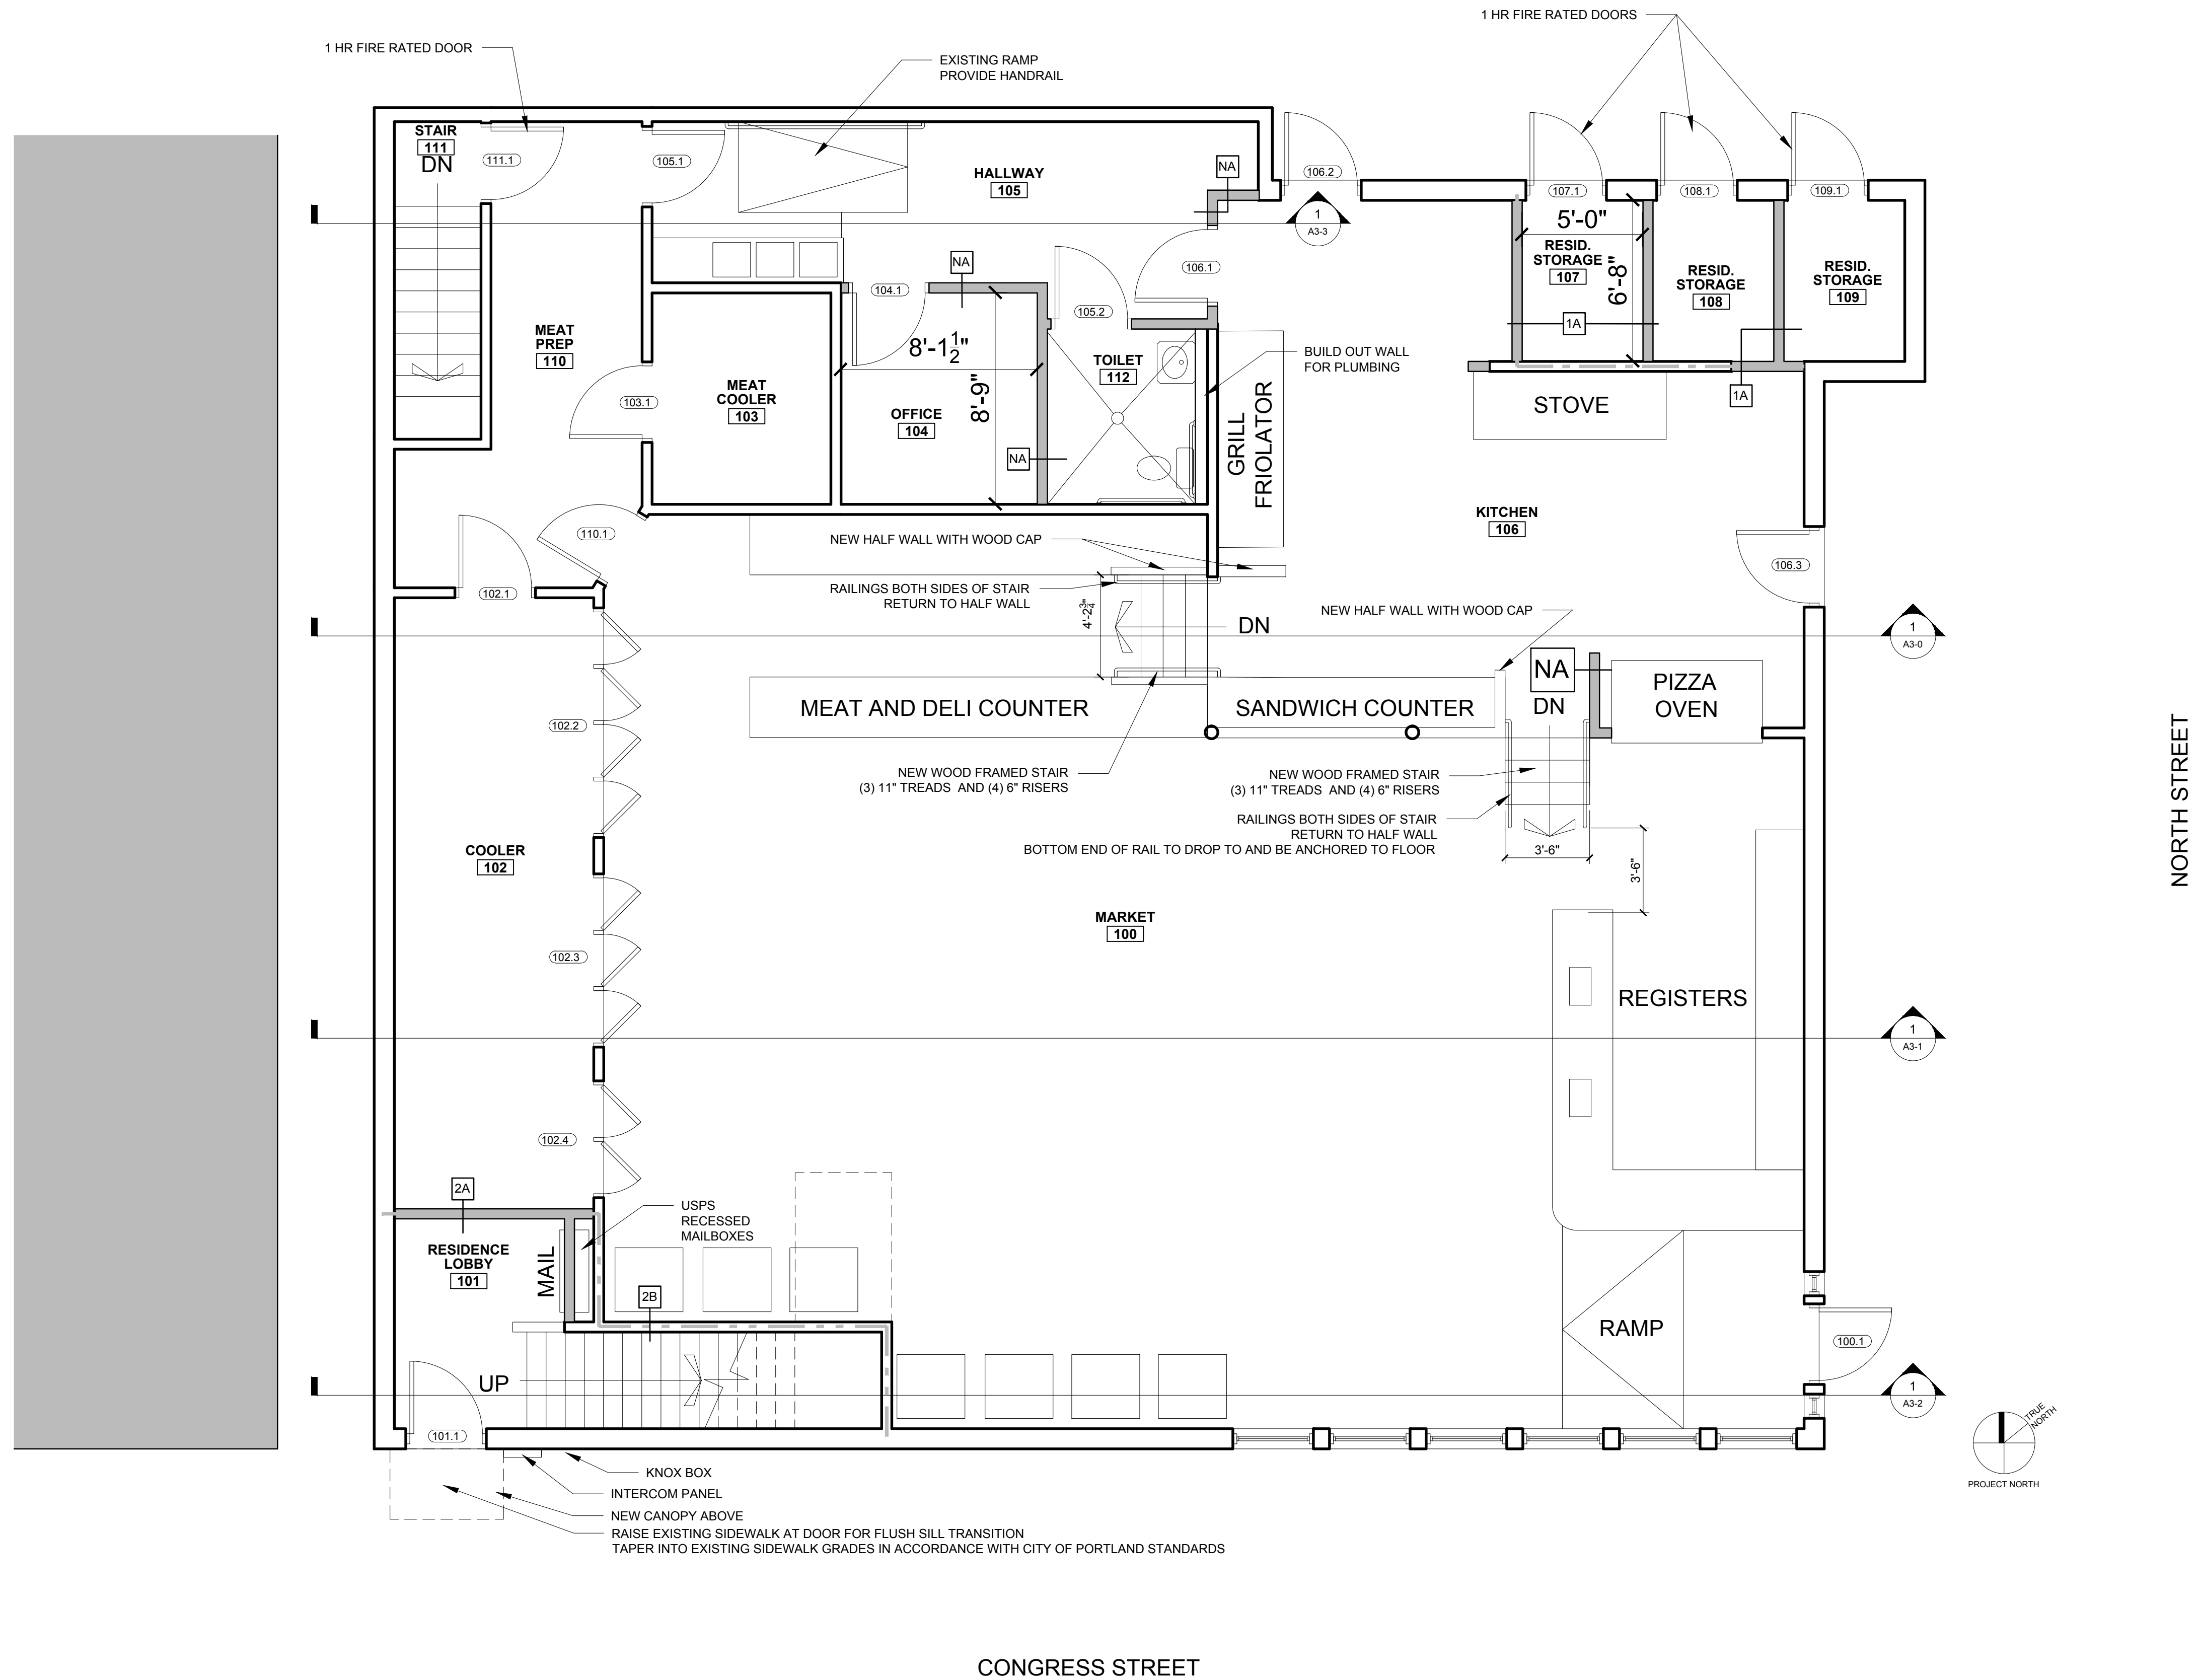

© 2013 RYAN SENATORE ARCHITECTURE

RENOVATIONS TO
135 CONGRESS STREET
PORTLAND, MAINE

REVISIONS:

DATE: AUGUST 23, 2013

PROJECT No.

DRAWN BY: RJS / RRT

CHECKED BY: RJS

SCALE: AS NOTED

SHEET TITLE:
FIRST FLOOR PLAN

A1-1

1 FIRST FLOOR PLAN
1/4"=1'-0"

CONGRESS STREET

NORTH STREET