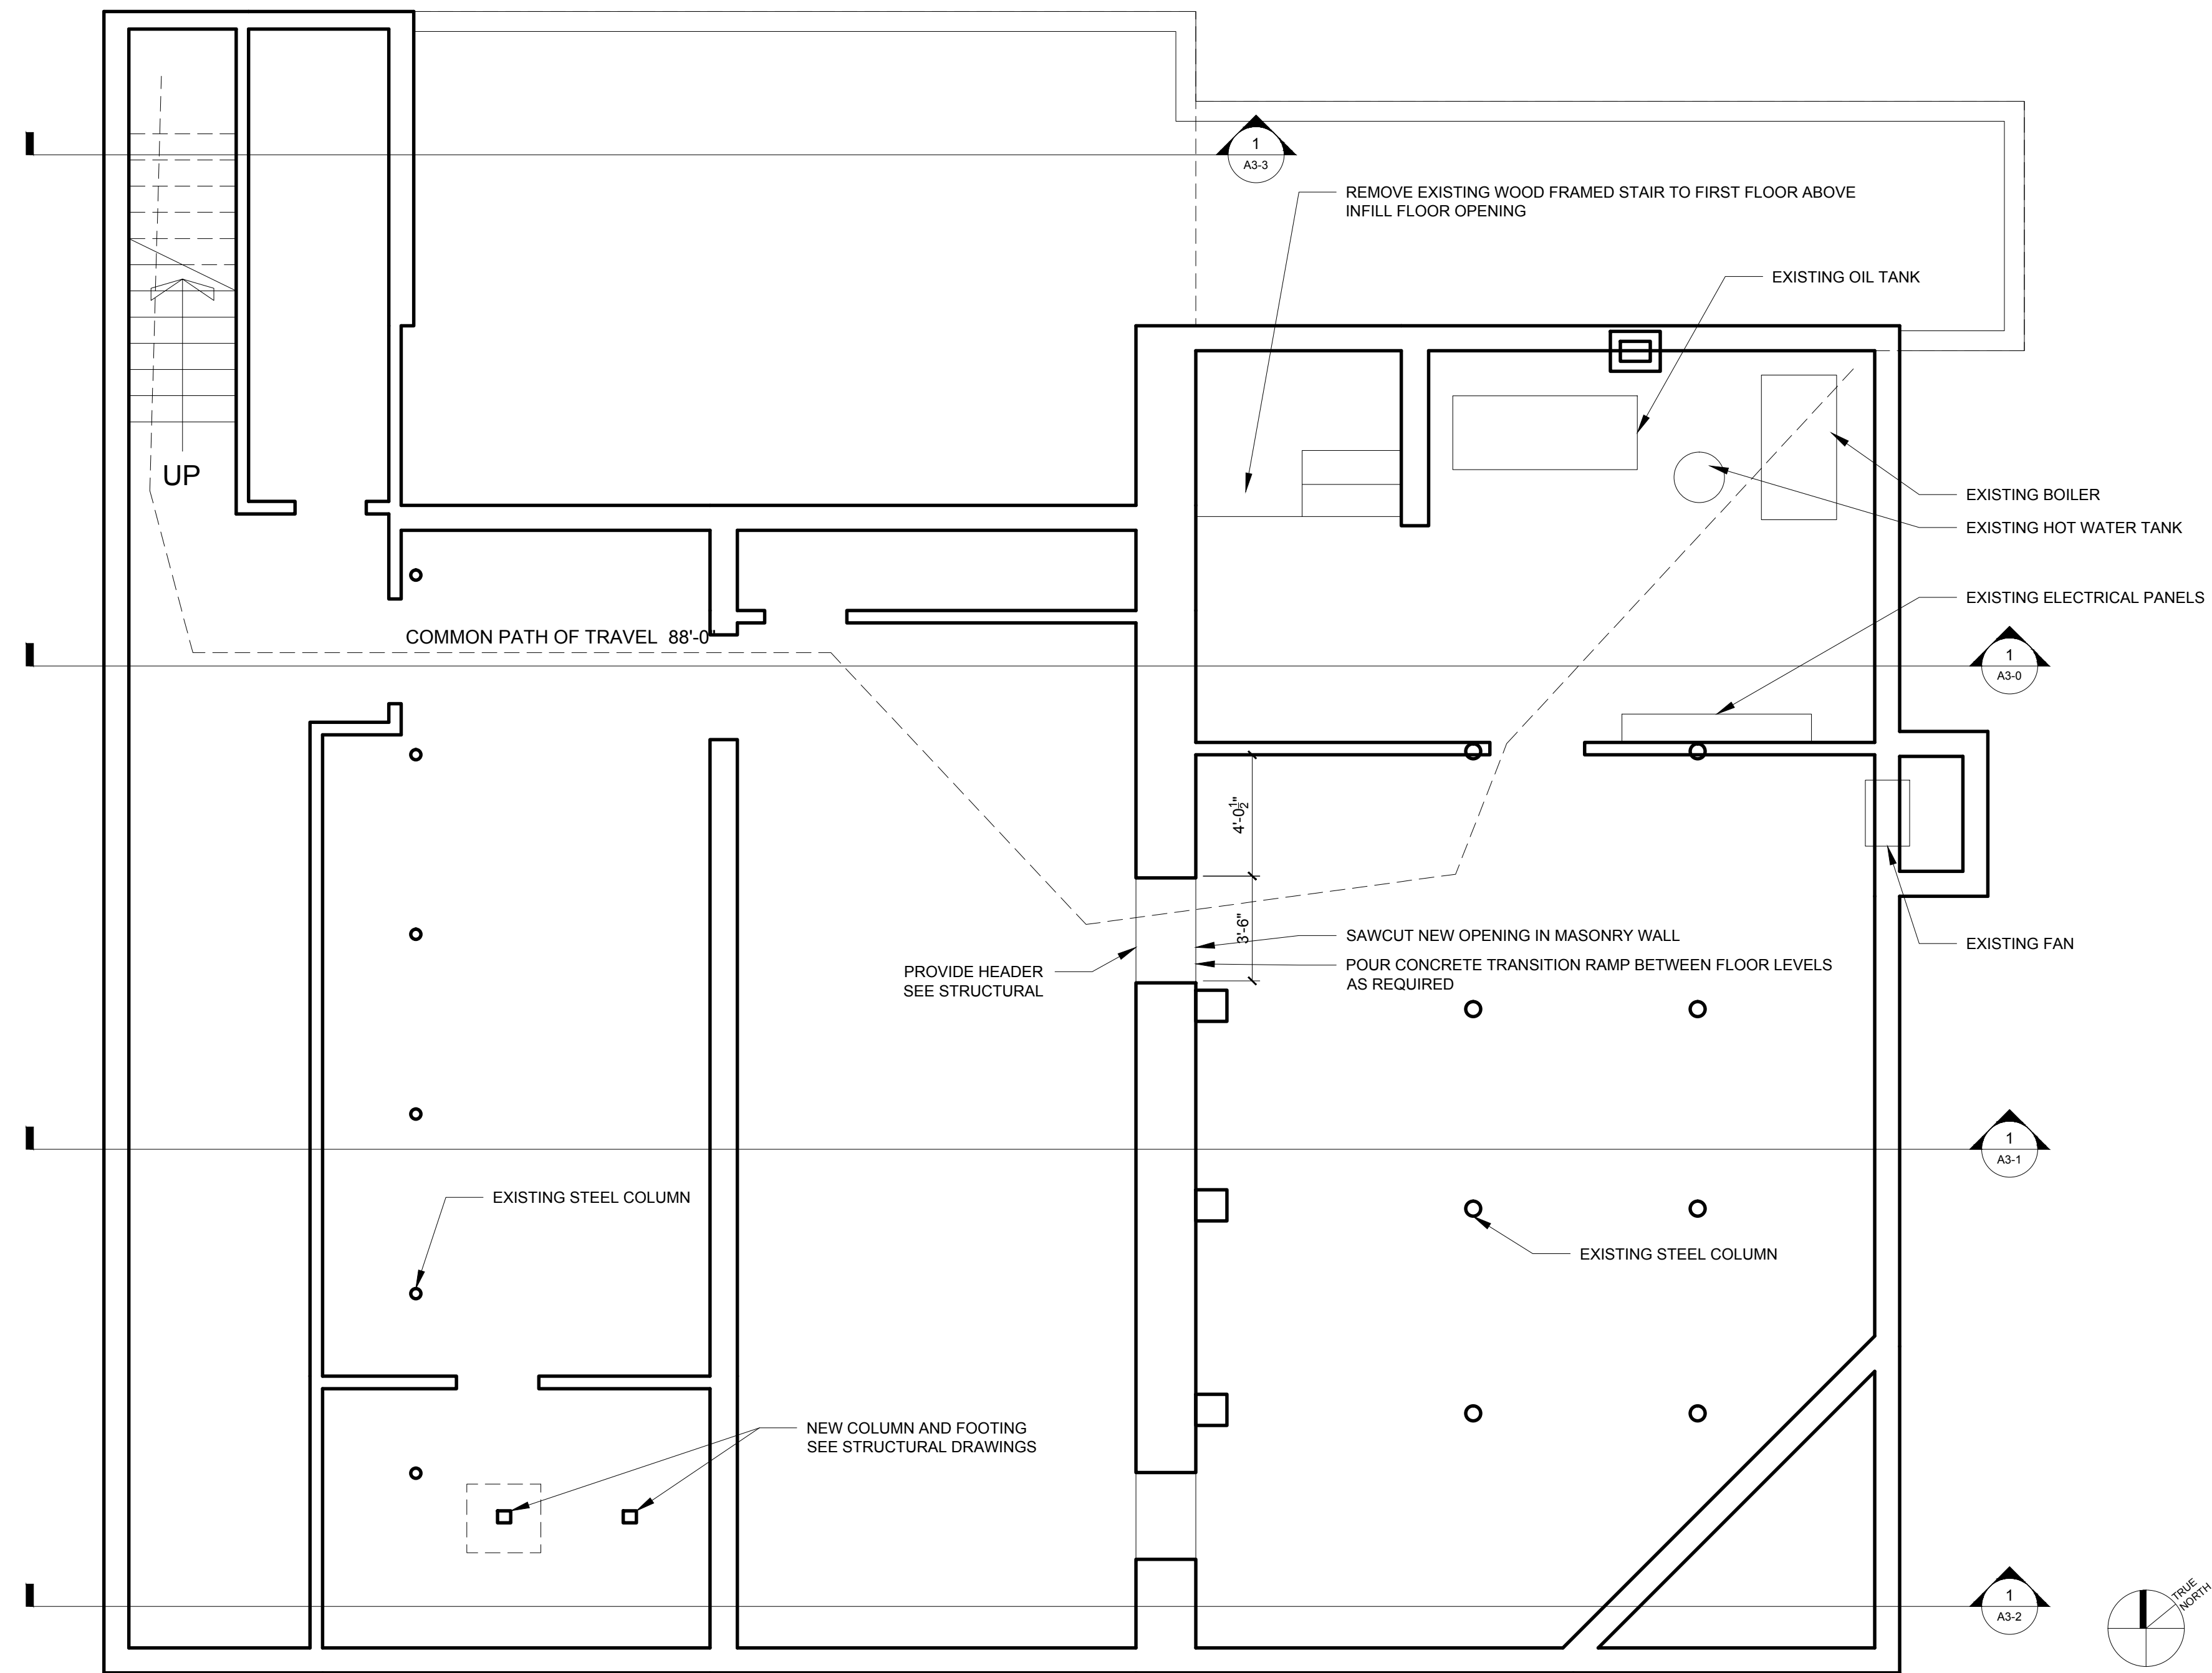

© 2013 RYAN SENATORE ARCHITECTURE

RENOVATIONS TO
135 CONGRESS STREET
PORTLAND, MAINE

REVISIONS:

DATE: AUGUST 23, 2013

PROJECT No.

DRAWN BY: RJS / RRT

CHECKED BY: RJS

SCALE: AS NOTED

SHEET TITLE:
BASEMENT PLAN

A1-0

1 BASEMENT PLAN
3/8"=1'-0"