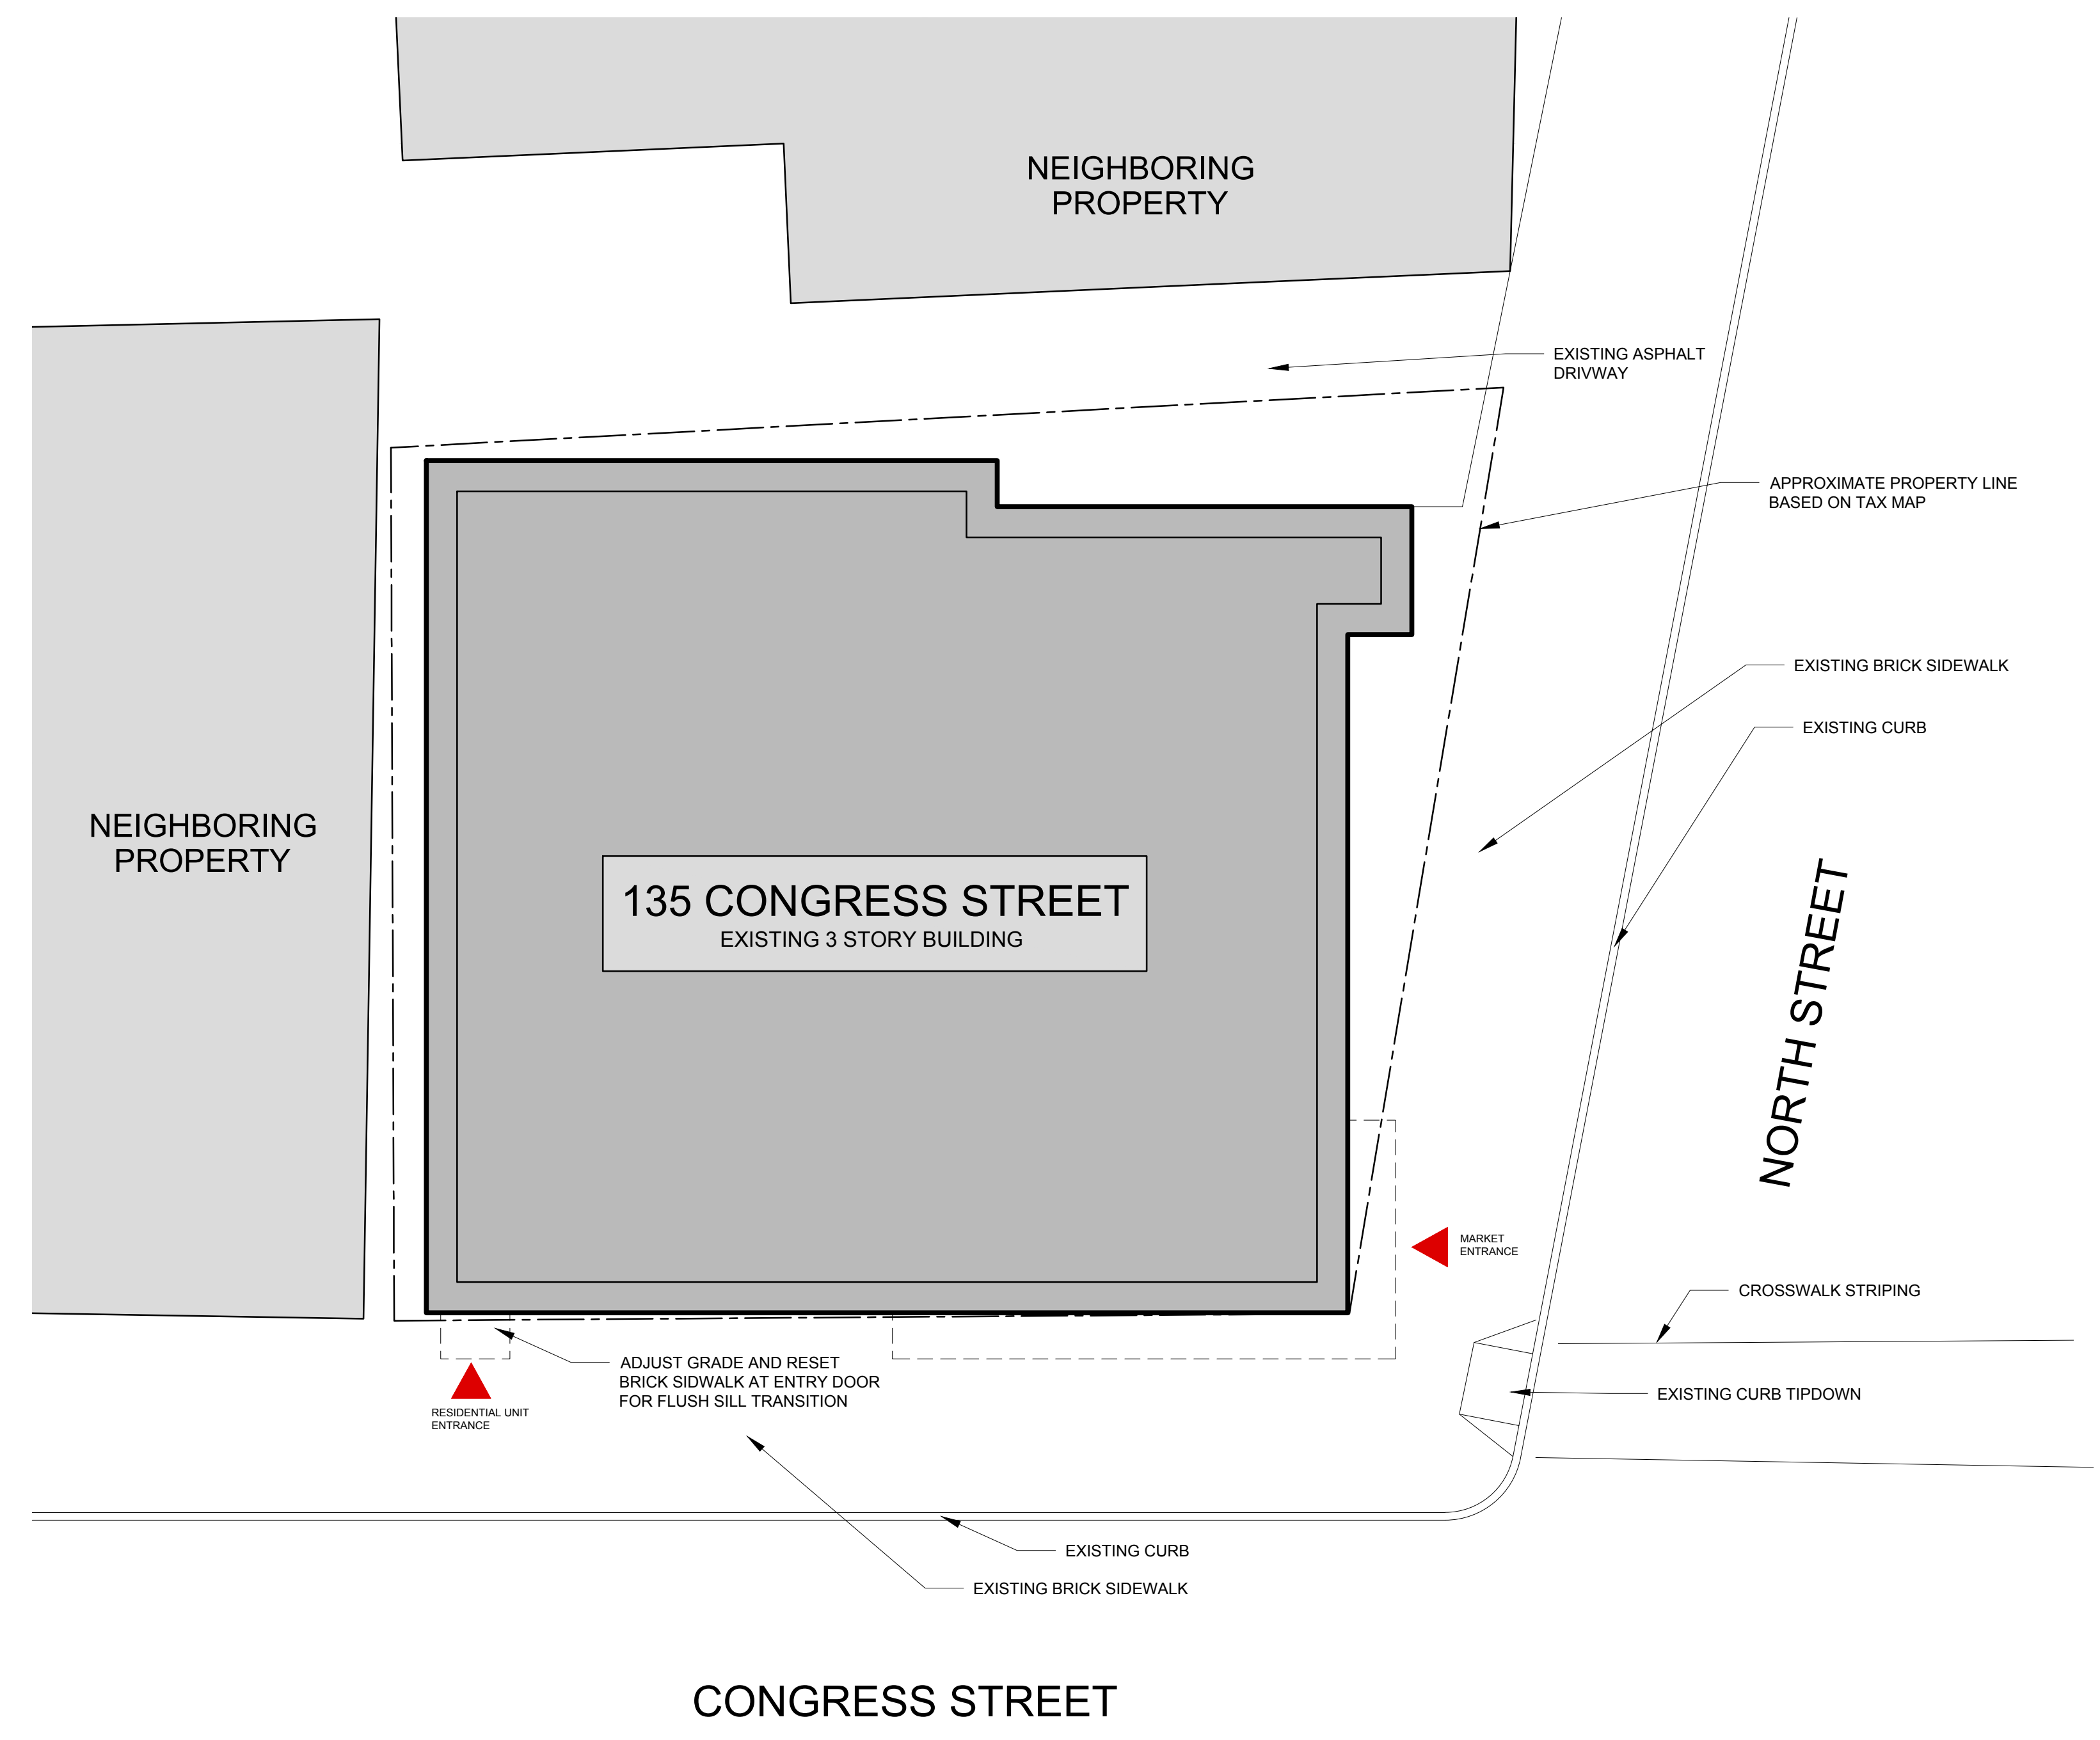

© 2013 RYAN SENATORE ARCHITECTURE

RENOVATIONS TO
135 CONGRESS STREET
PORTLAND, MAINE

CONSULTANTS:
STRUCTURAL:
Structural Integrity
77 Oak Street
Portland, ME 04101
207-774-4614

REVISIONS:

DATE: SEPTEMBER 12, 2013

PROJECT No.

DRAWN BY: RJS / RRT

CHECKED BY: RJS

SCALE: AS NOTED

SHEET TITLE:
SITE PLAN

C1-0

1 SITE PLAN
1/8" = 1'-0"