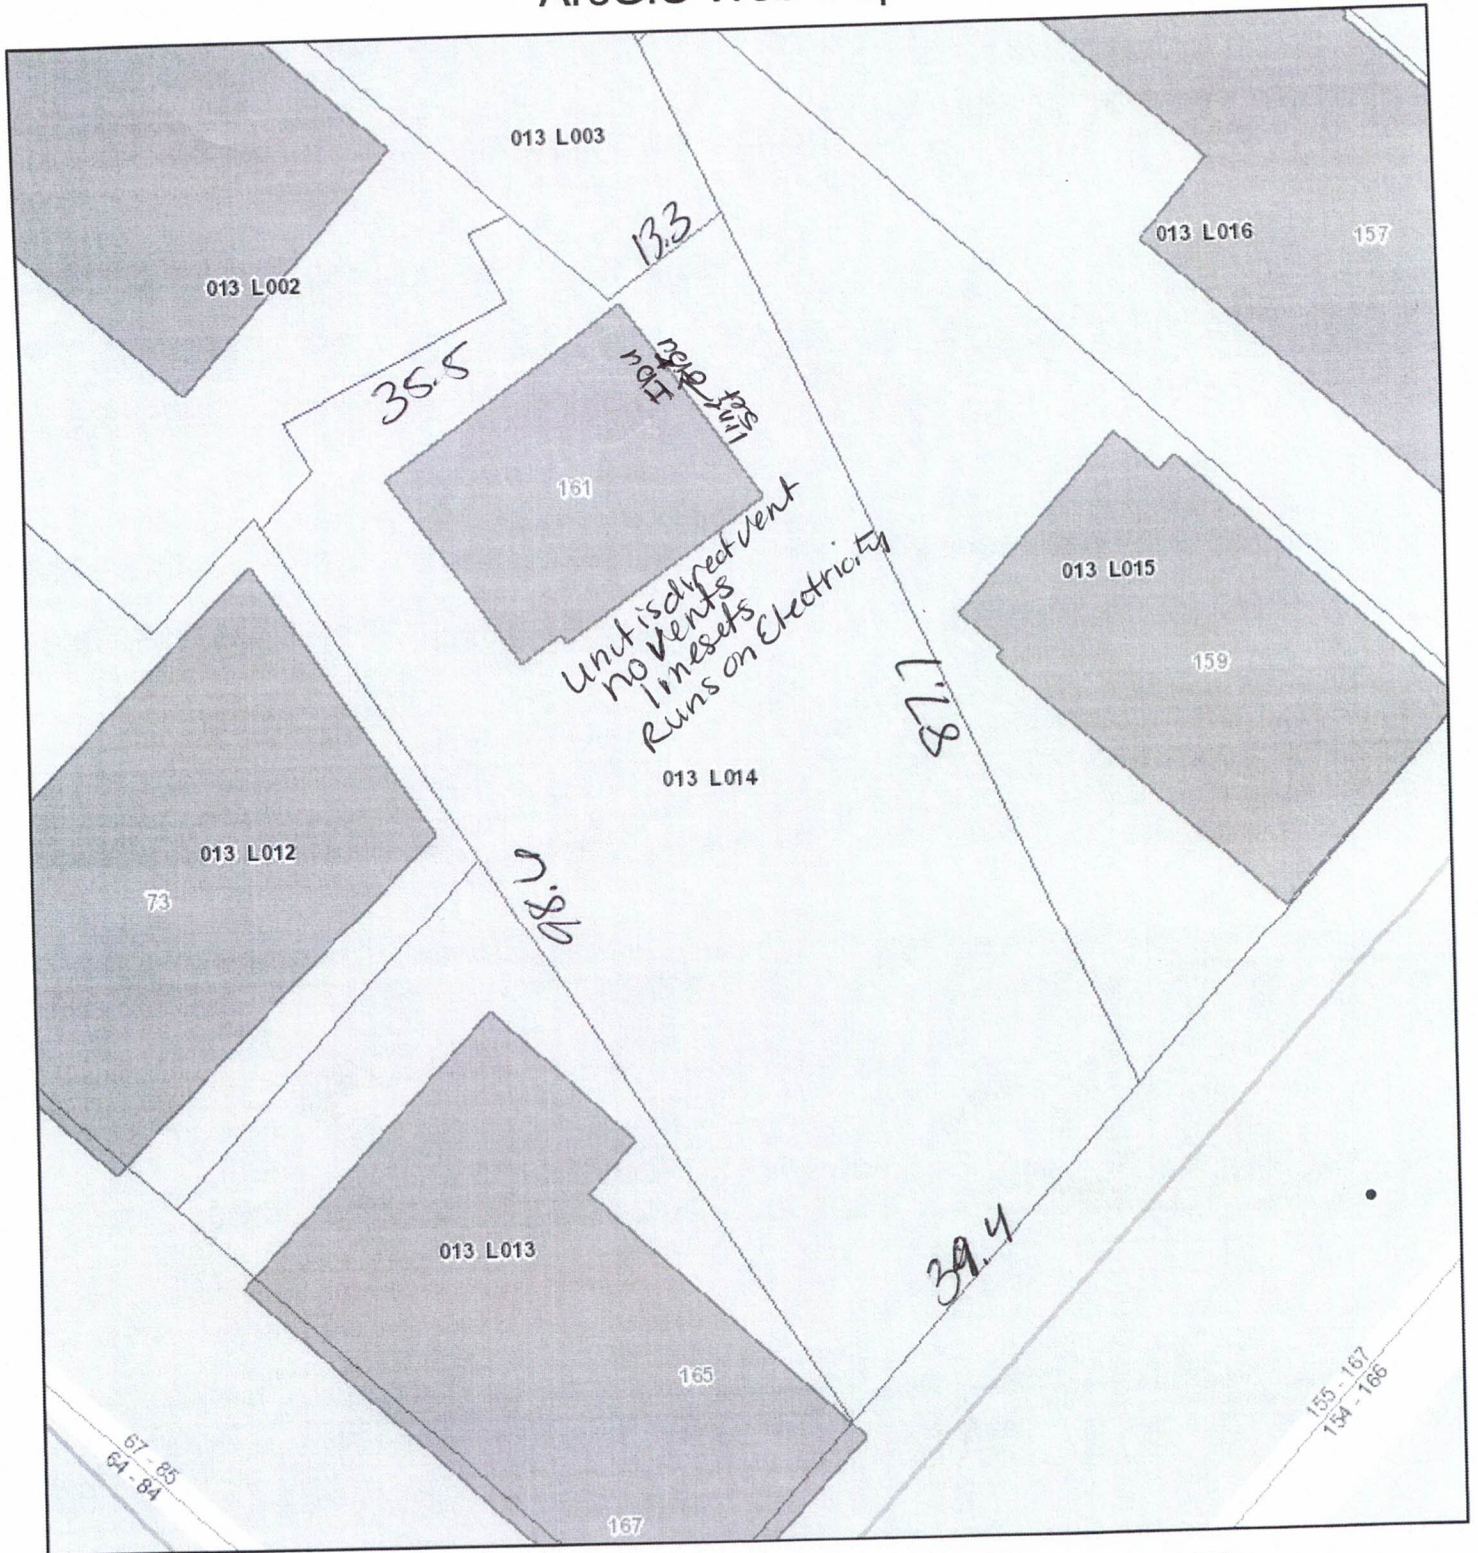

ArcGIS Web Map

2/16/2018, 12:26:32 PM

Parcels

16 Congress St
Portland Me
Jeremy Rutkiewicz
City of Portland, DPS
mitsubishi murphus/ms2PMS10A