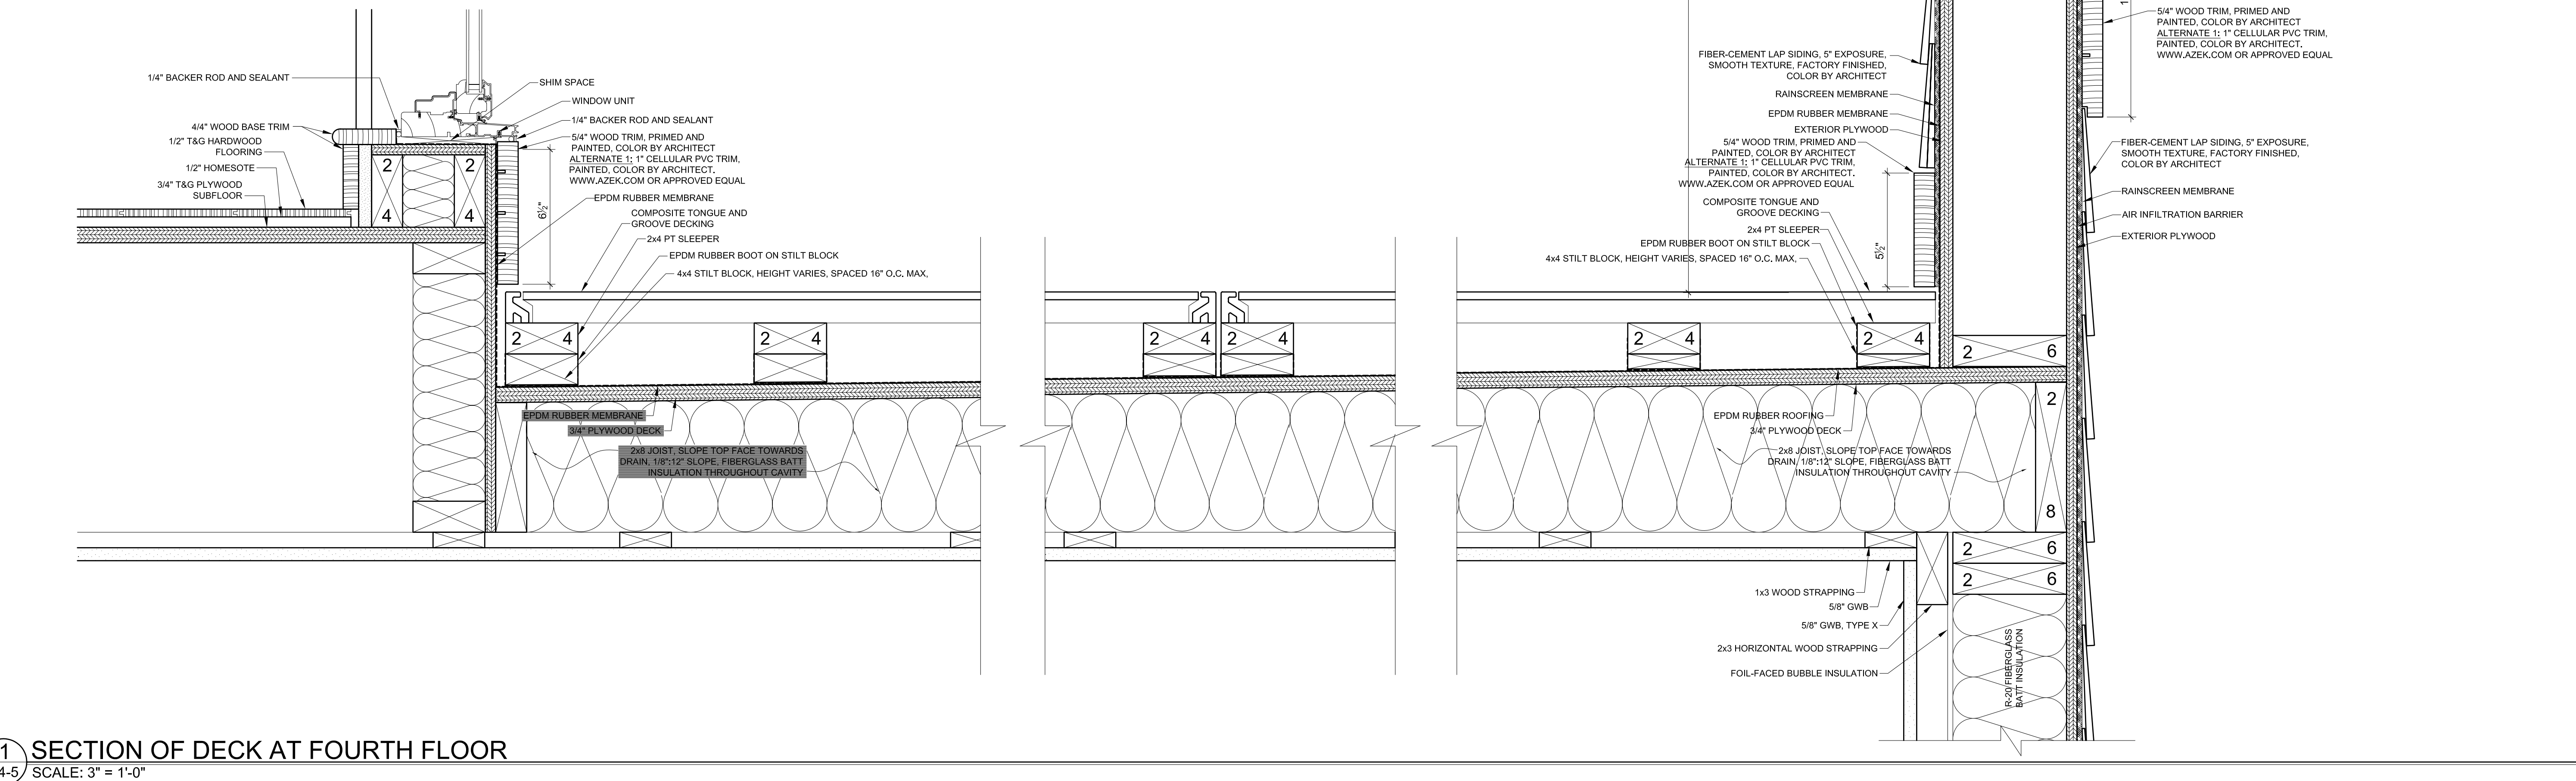

2 TYPICAL PLAN OF DECK AT FOURTH FLOOR
A4-5 / SCALE: 3/4" = 1'-0"

1 SECTION OF DECK AT FOURTH FLOOR
A4-5 / SCALE: 3\"/>