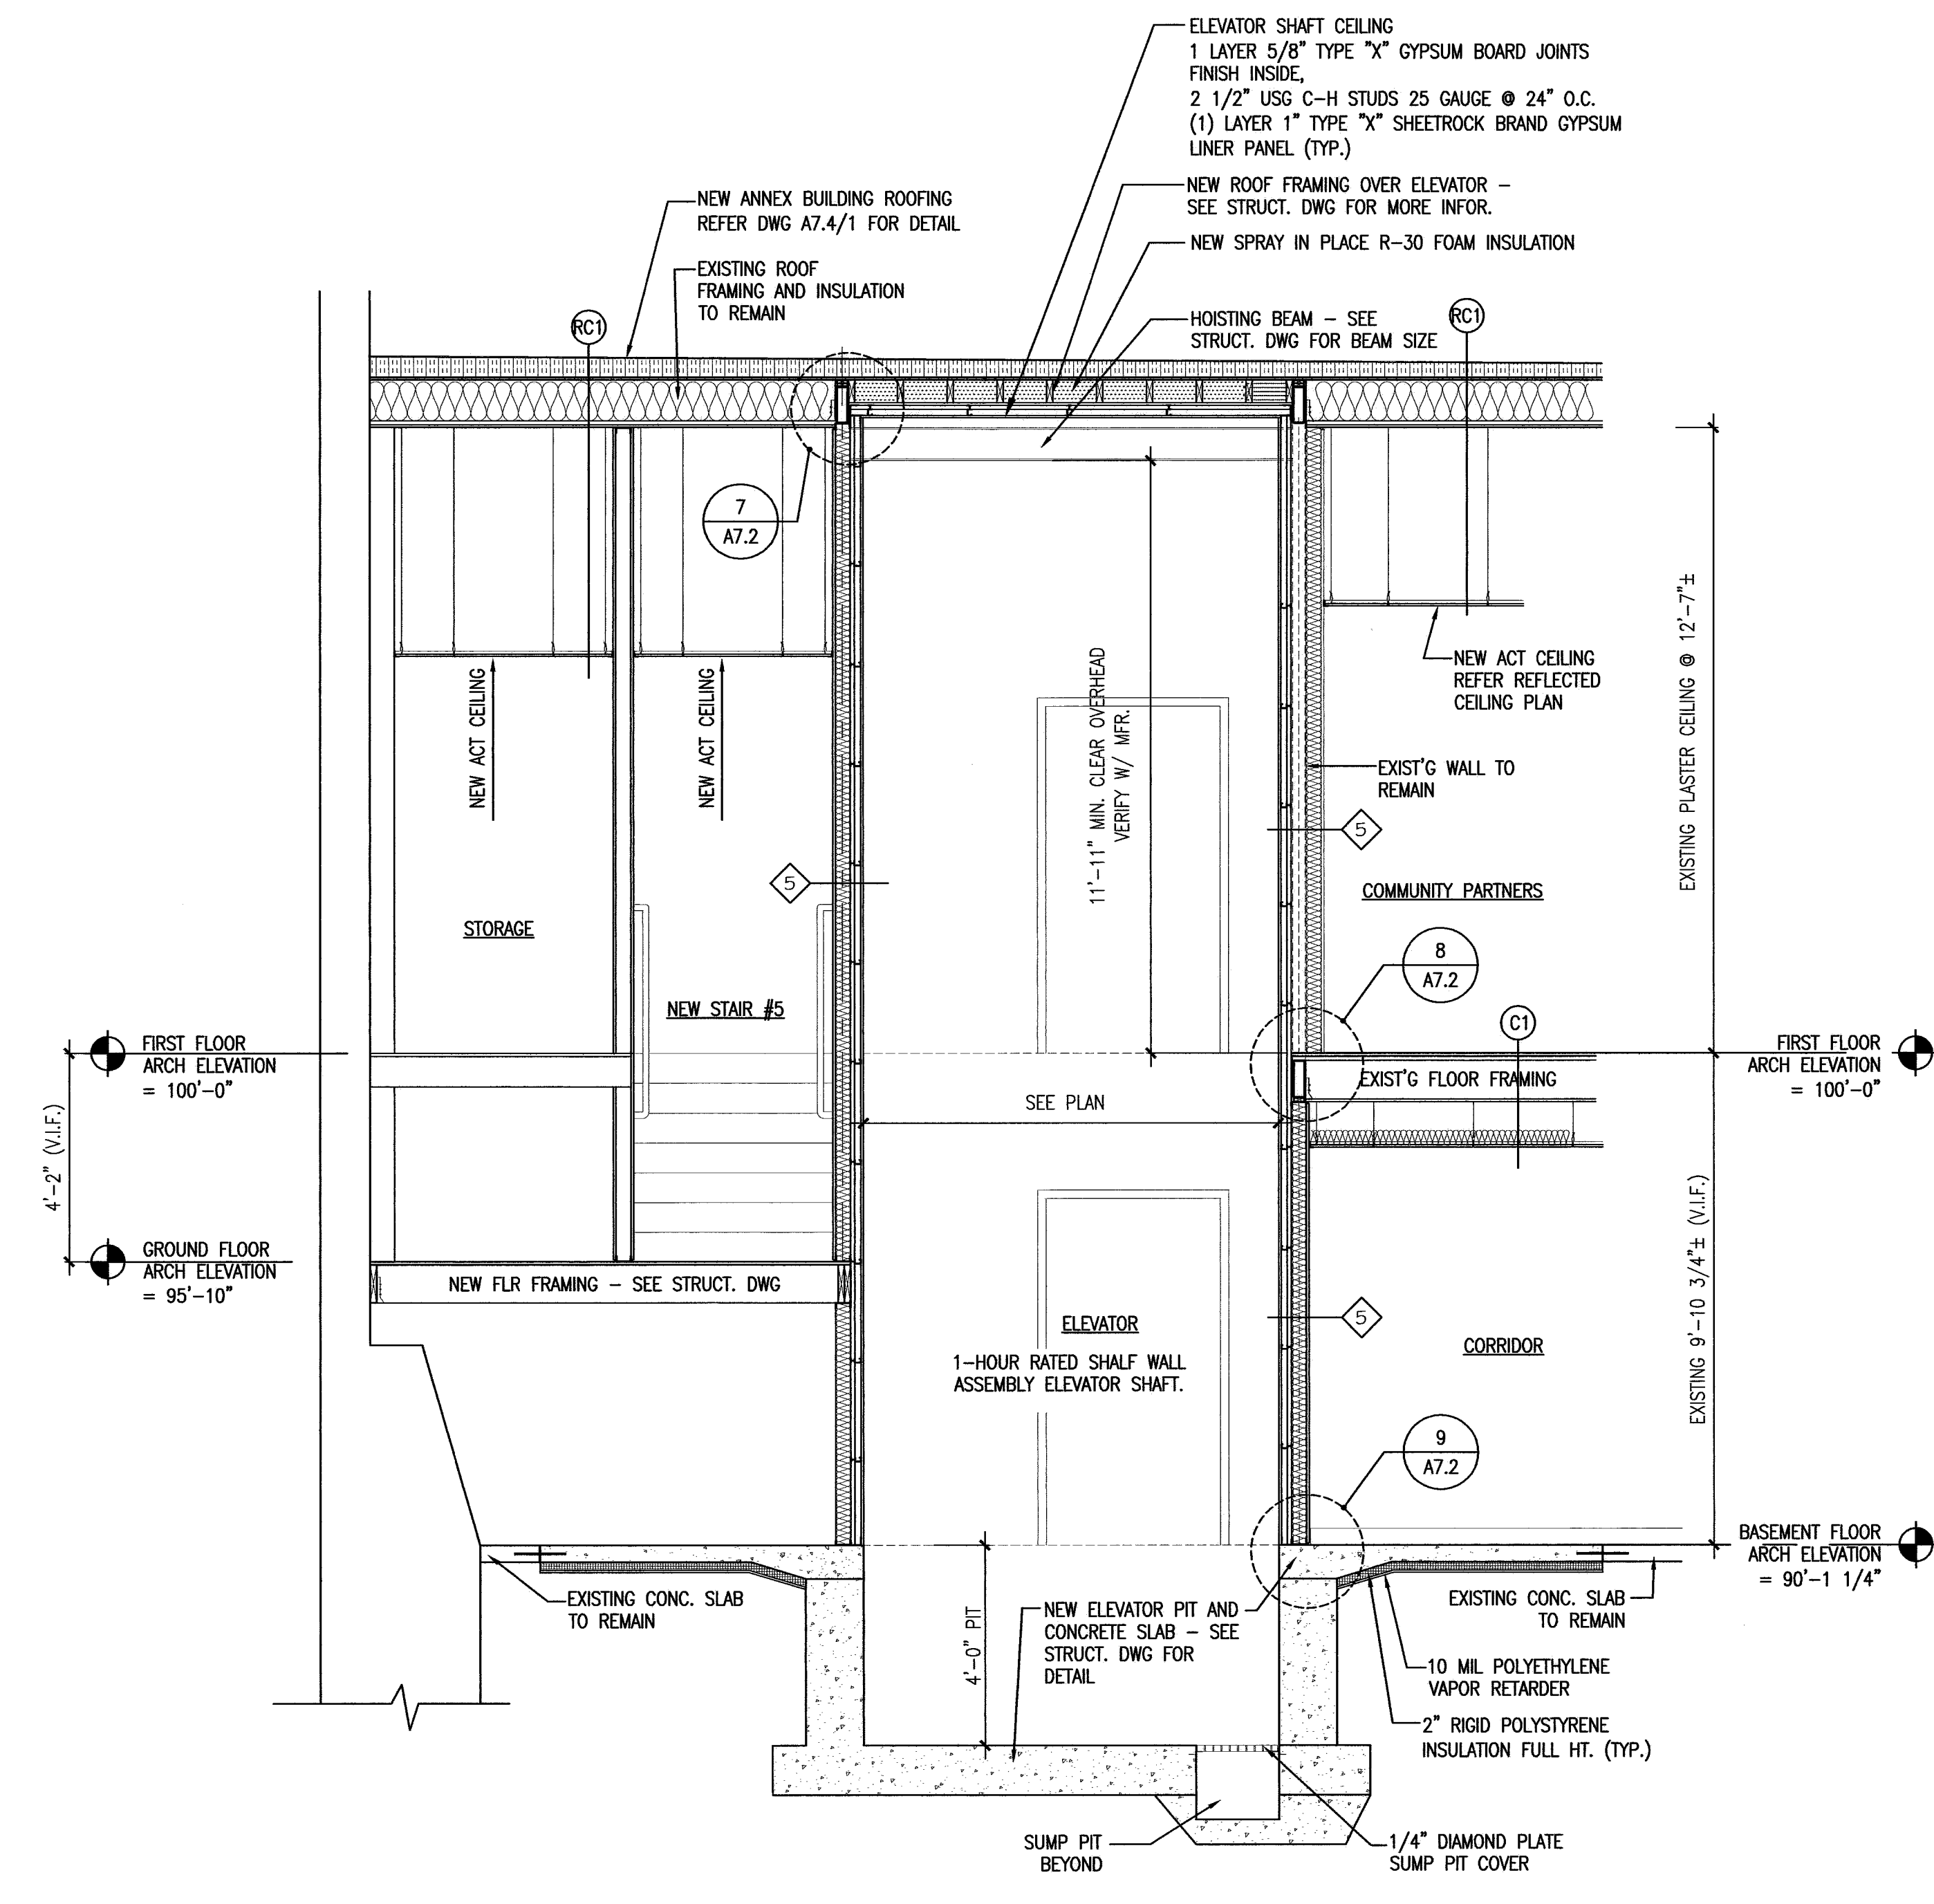

Owner:
Avesta Munjoy Commons, LP.

307 Cumberland Ave.
Portland, Maine 04101
TEL. 207-553-1780

Client:

Munjoy Commons Apartments

Portland, Maine

Project No: 07429

Drawing Title:
SHAILER ELEVATOR SECTIONS

Scale: 3/8" = 1'-0"
Date: August 28, 2009

- Revisions:
- △
 - △
 - △
 - △
 - △
 - △

Drawing Number:
SHAILER A5.1

1

ELEVATOR SECTION

REFERENCED FROM:

SCALE: 3/8" = 1'-0"

2

ELEVATOR SECTION

REFERENCED FROM:

SCALE: 3/8" = 1'-0"

3

REFERENCED FROM: