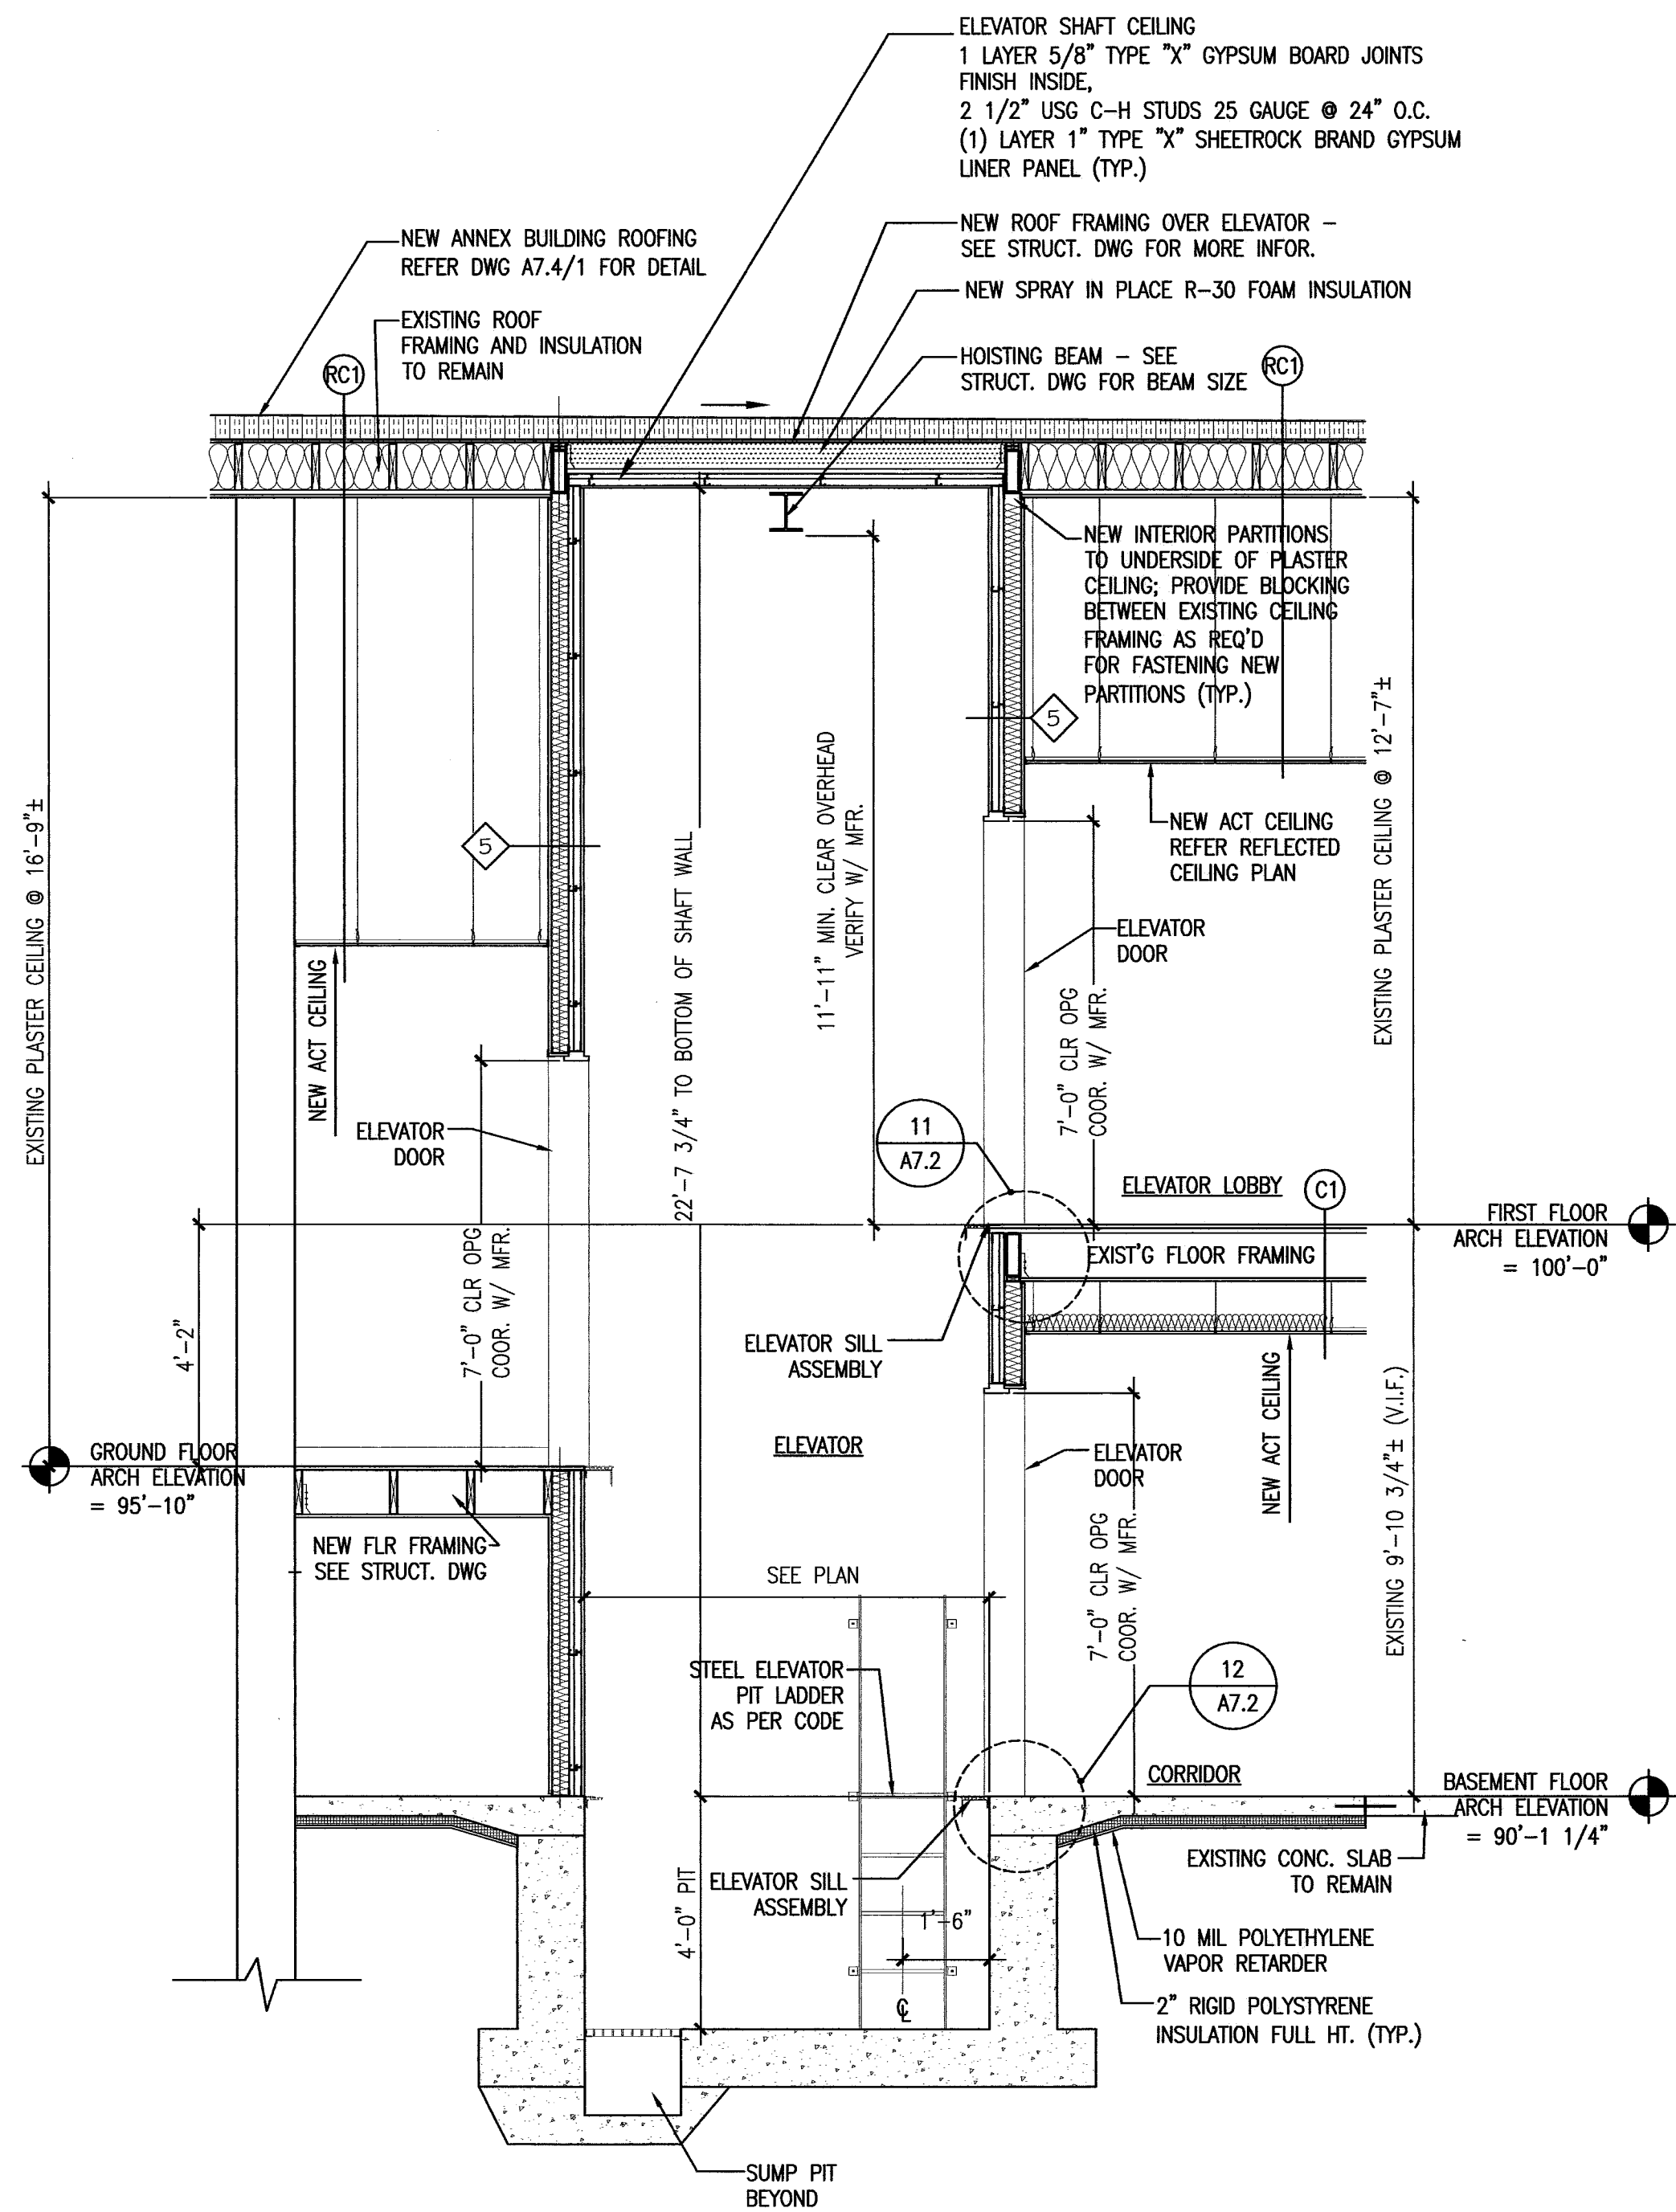

Owner:
Avesta Munjoy Commons, LP.

307 Cumberland Ave.
Portland, Maine 04101
TEL. 207-553-1780

Client:

Munjoy Commons Apartments

Portland, Maine

Project No: 07429

Drawing Title:
SHAILER ELEVATOR SECTIONS

Scale: 3/8" = 1'-0"
Date: August 28, 2009

- Revisions:
- △
 - △
 - △
 - △
 - △
 - △

Drawing Number:
SHAILER A5.1

1

ELEVATOR SECTION

REFERENCED FROM:

SCALE: 3/8" = 1'-0"

2

ELEVATOR SECTION

REFERENCED FROM:

SCALE: 3/8" = 1'-0"

3

REFERENCED FROM: