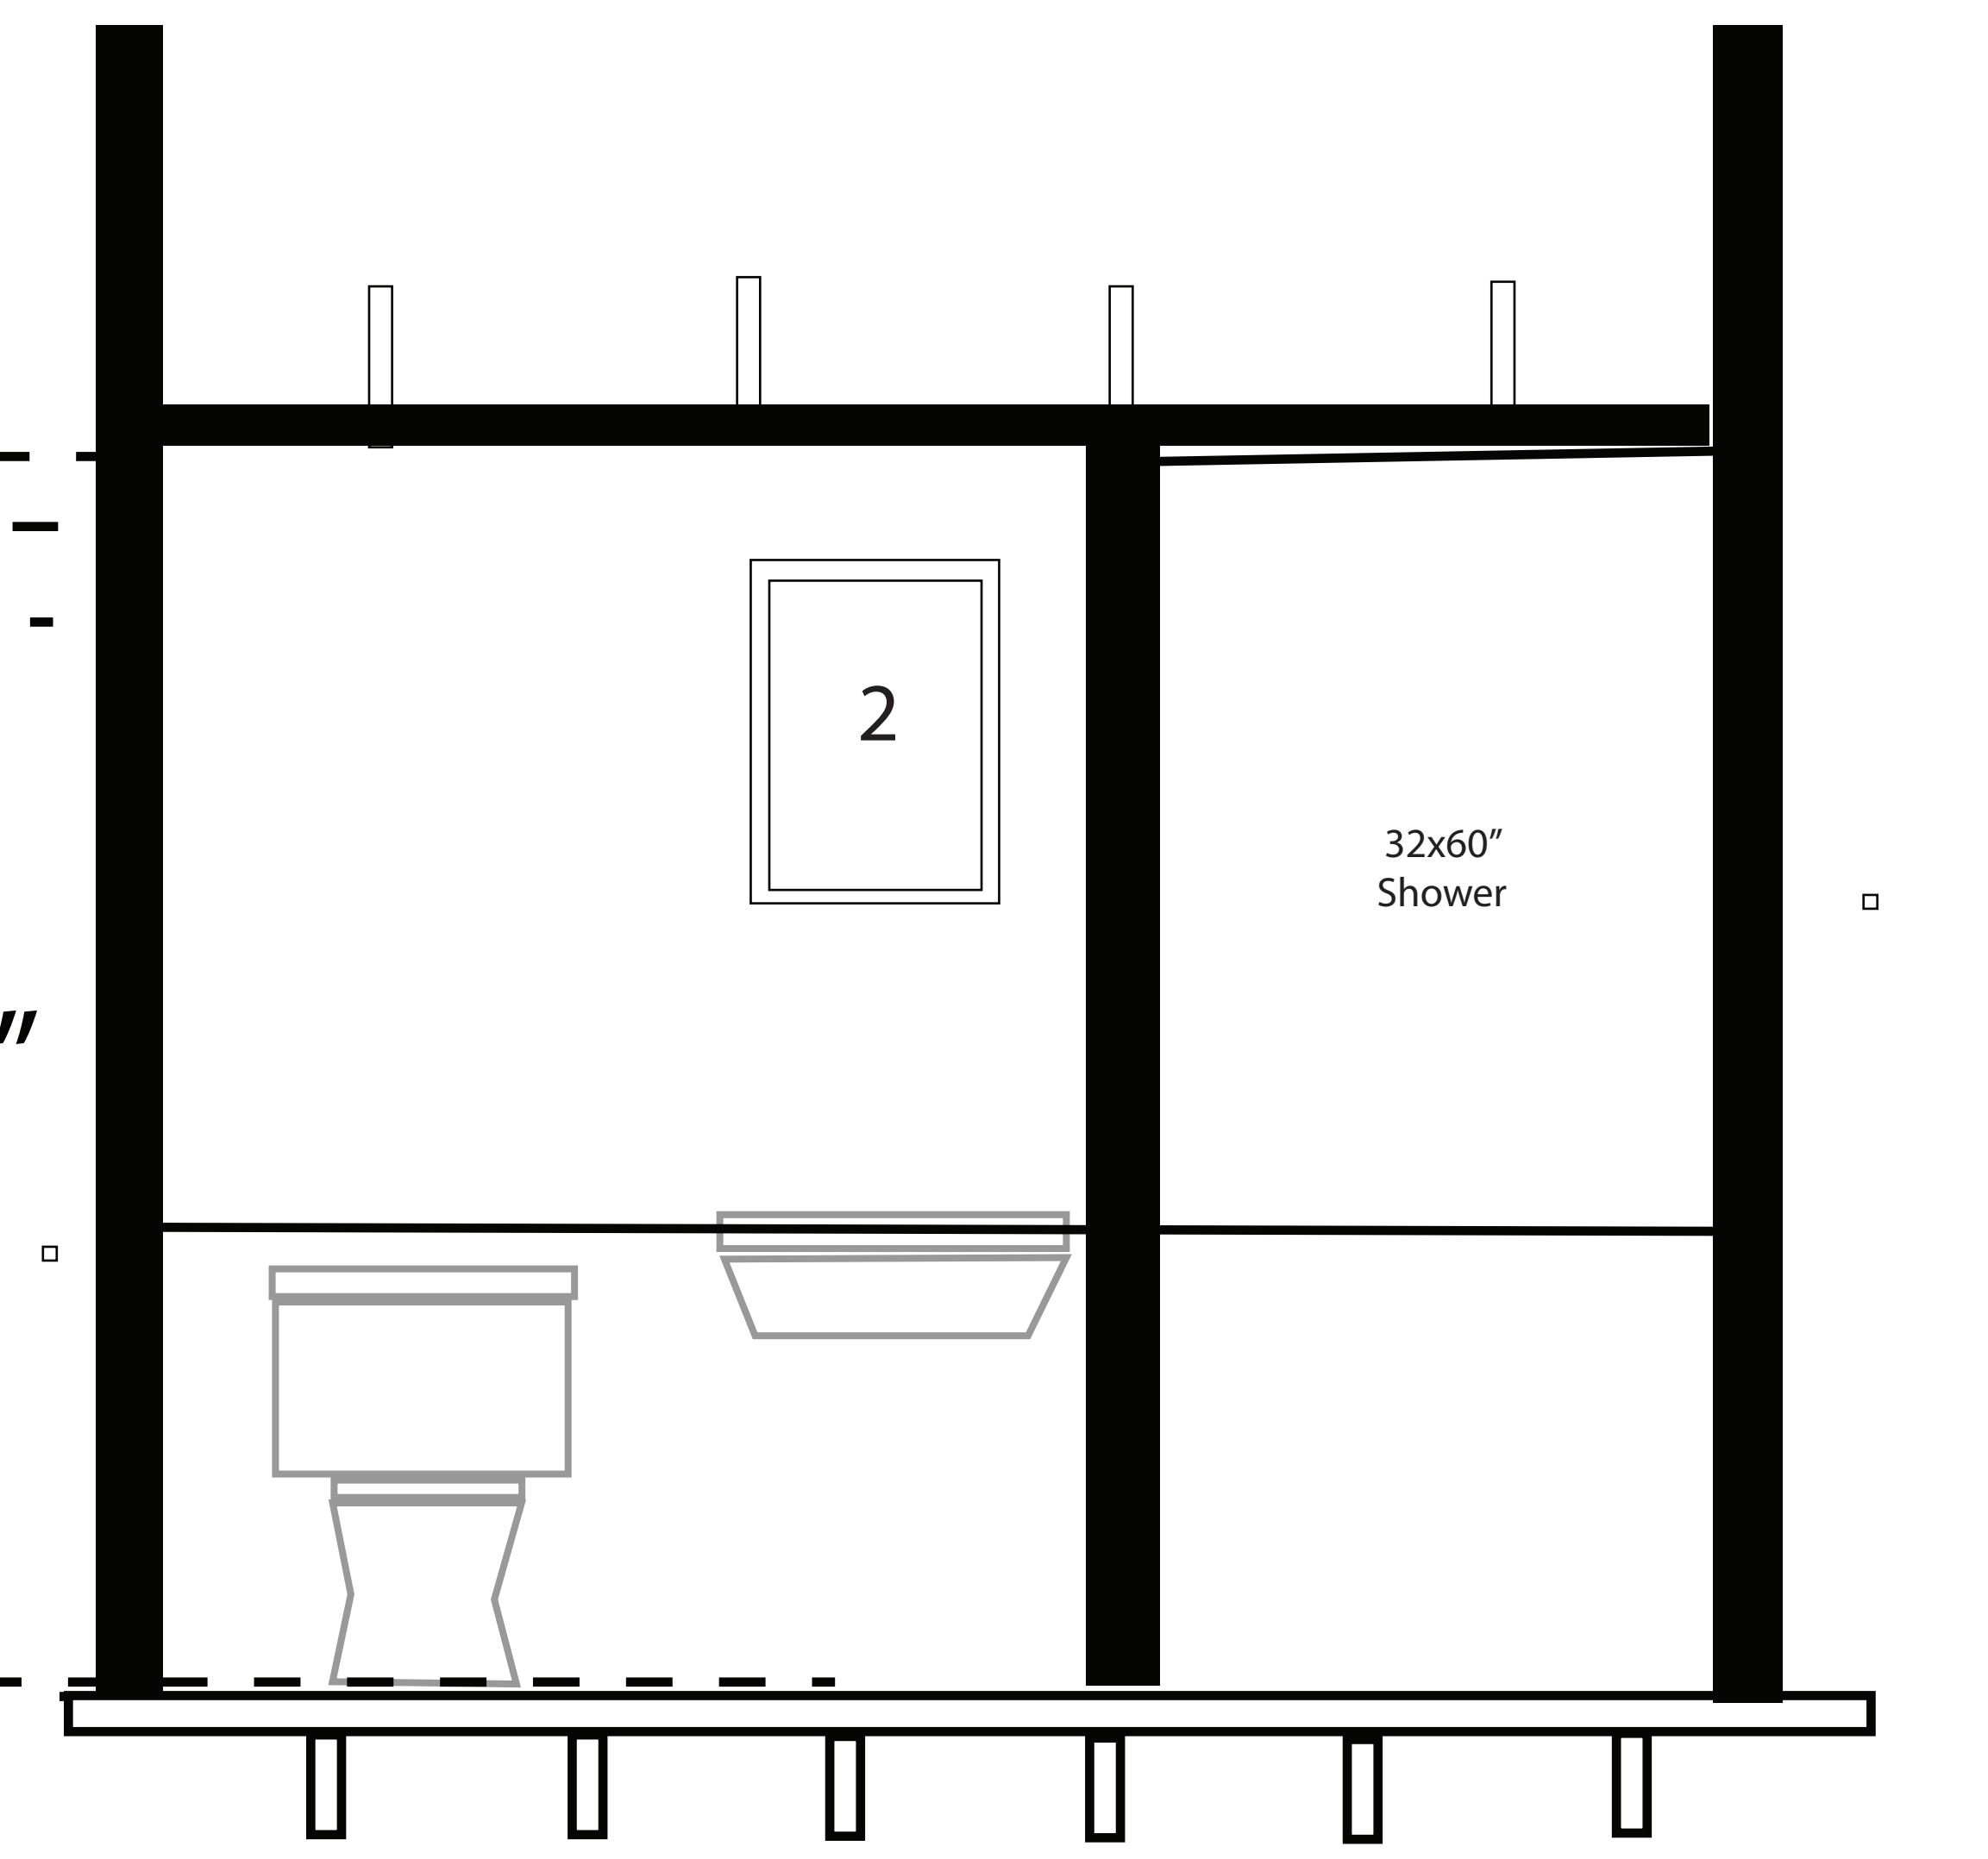

A 4.1 Gable

A 4.2 Back

Notes:

- 1. Paradigm Casement Egress Windows
- 2. Velux Fix skylights
- 3. 28" pocket door for bathroom

A 4.3 Front

88 Sheridan Street, Portland
 Attic Renovation
 A4. Bath/ Stairs Elevations

Scale