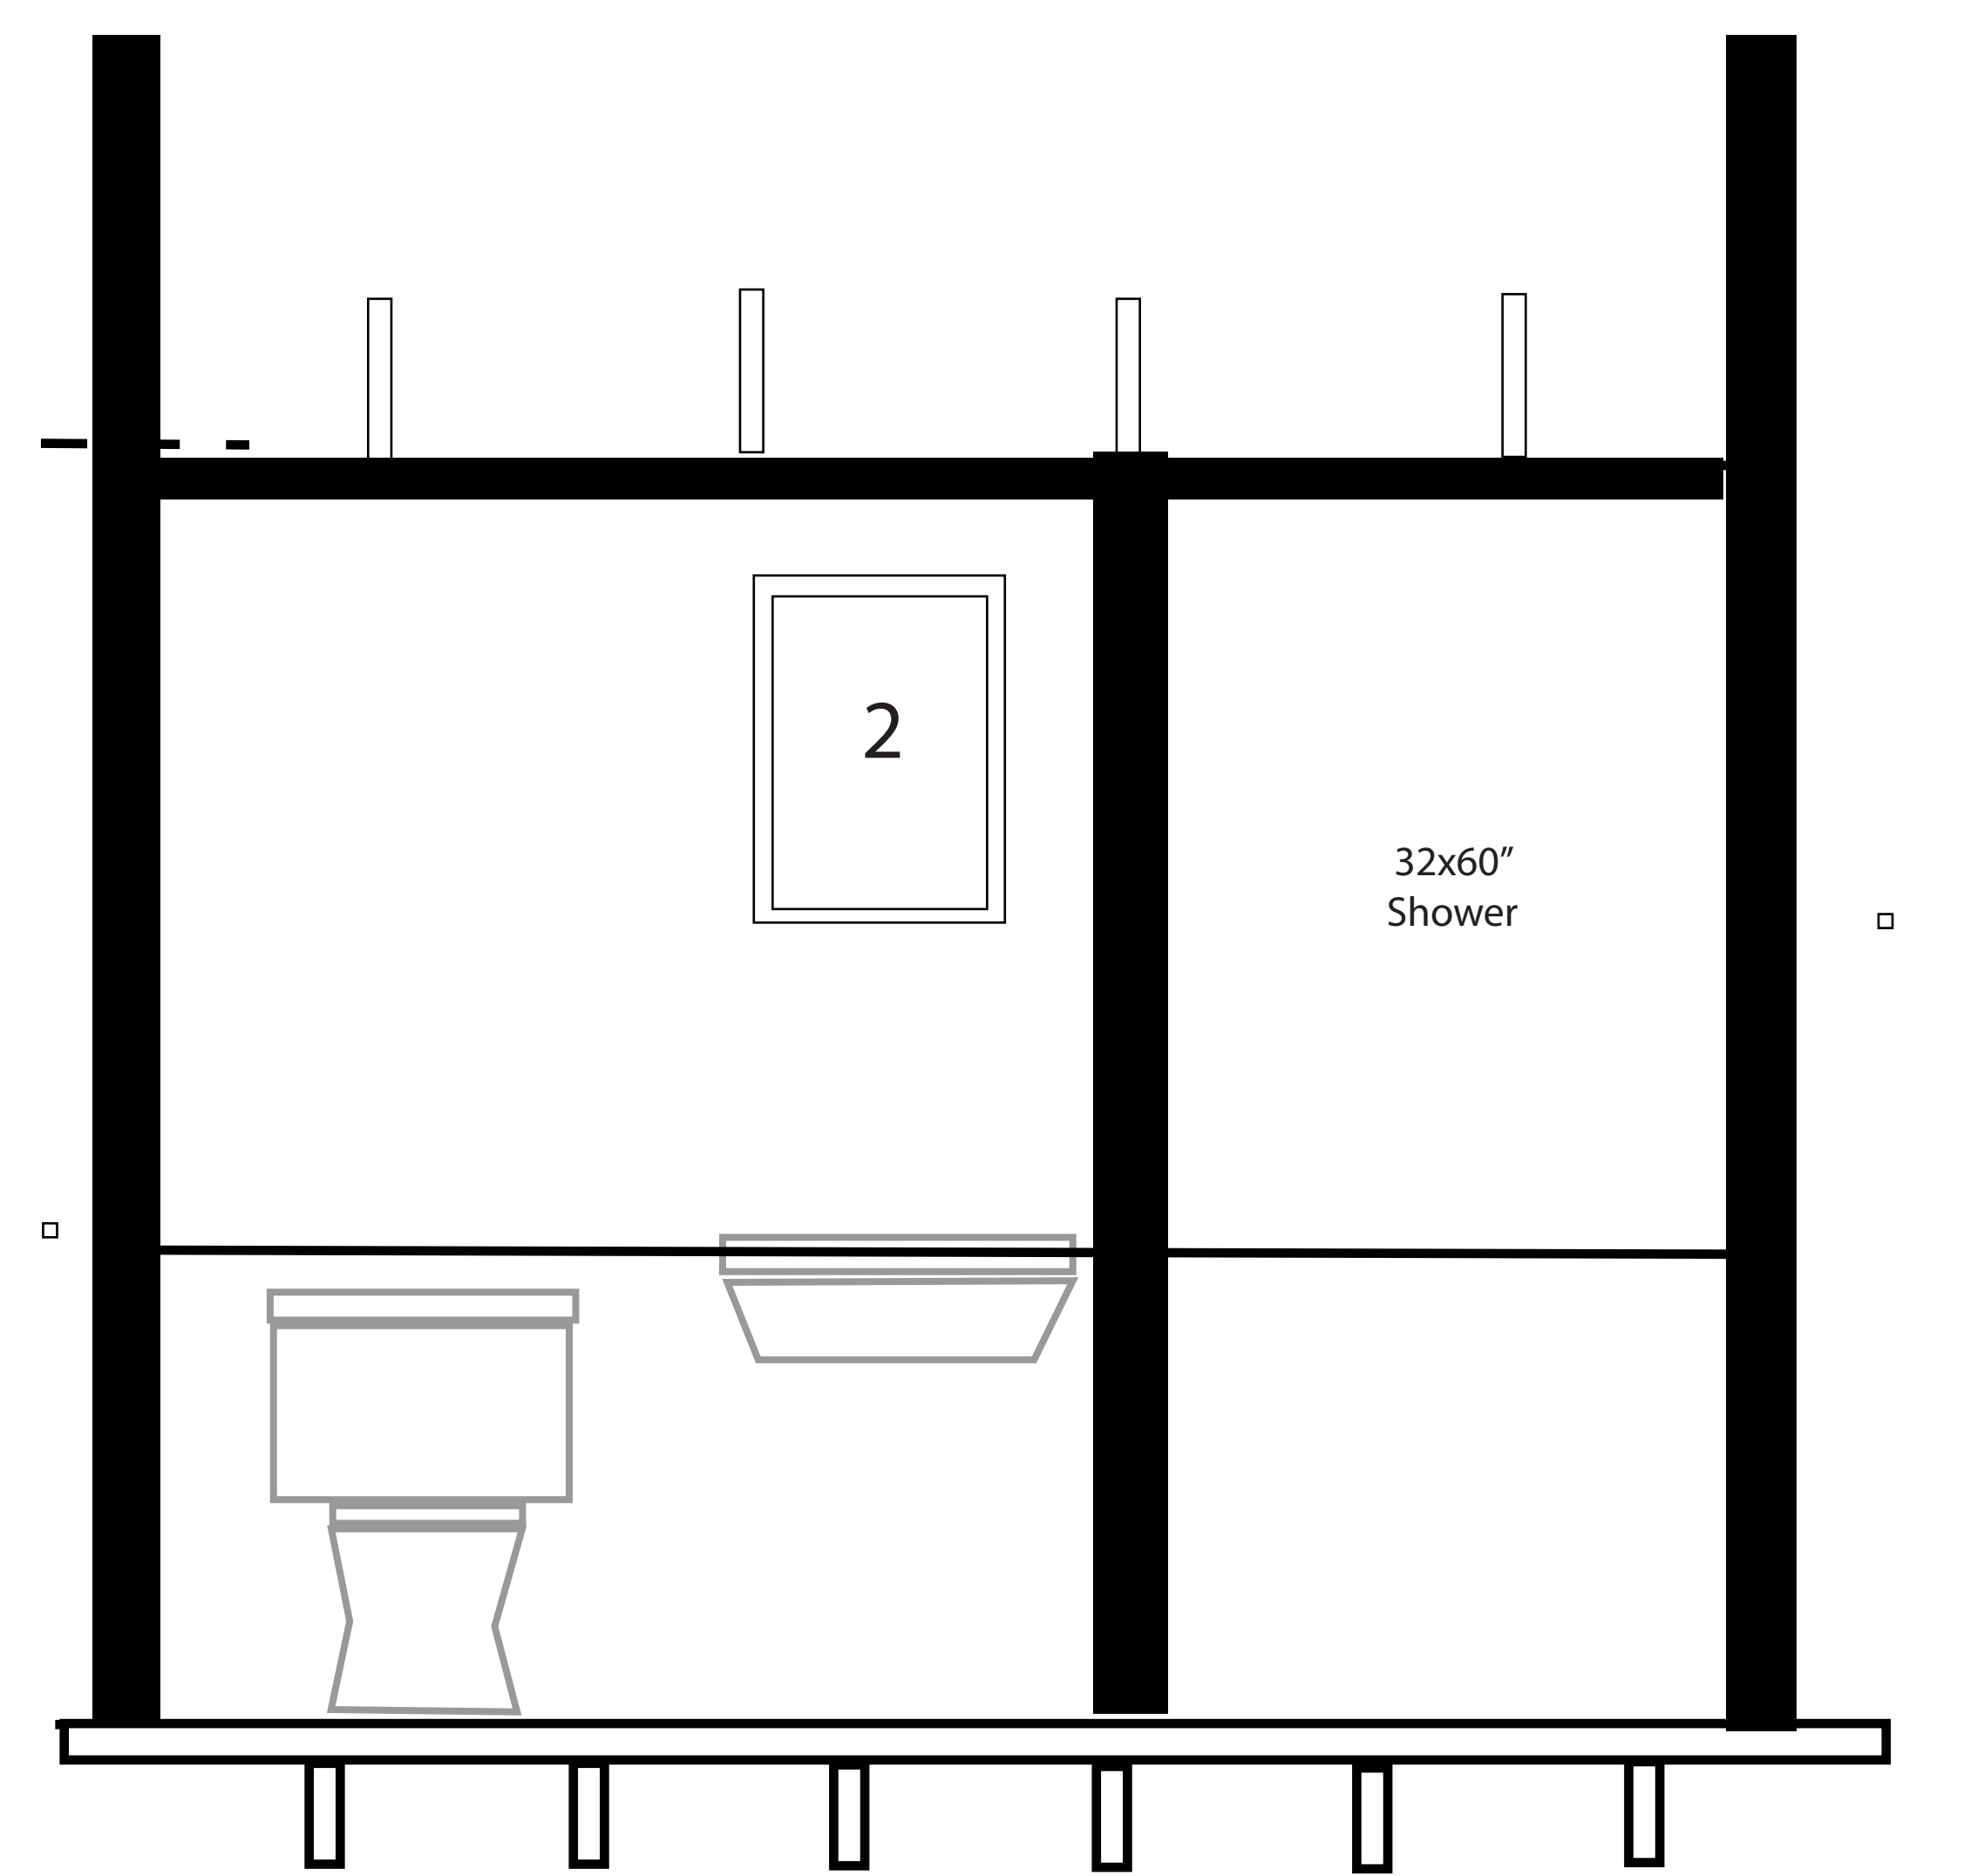

A 4.1 Gable

A 4.2 Back

Notes:

- 1. Paradigm Casement Egress Windows
- 2. Velux Fix skylights
- 3. 28" pocket door for bathroom

A 4.3 Front

88 Sheridan Street, Portland
 Attic Renovation
 A4. Bath/ Stairs Elevations

Scale