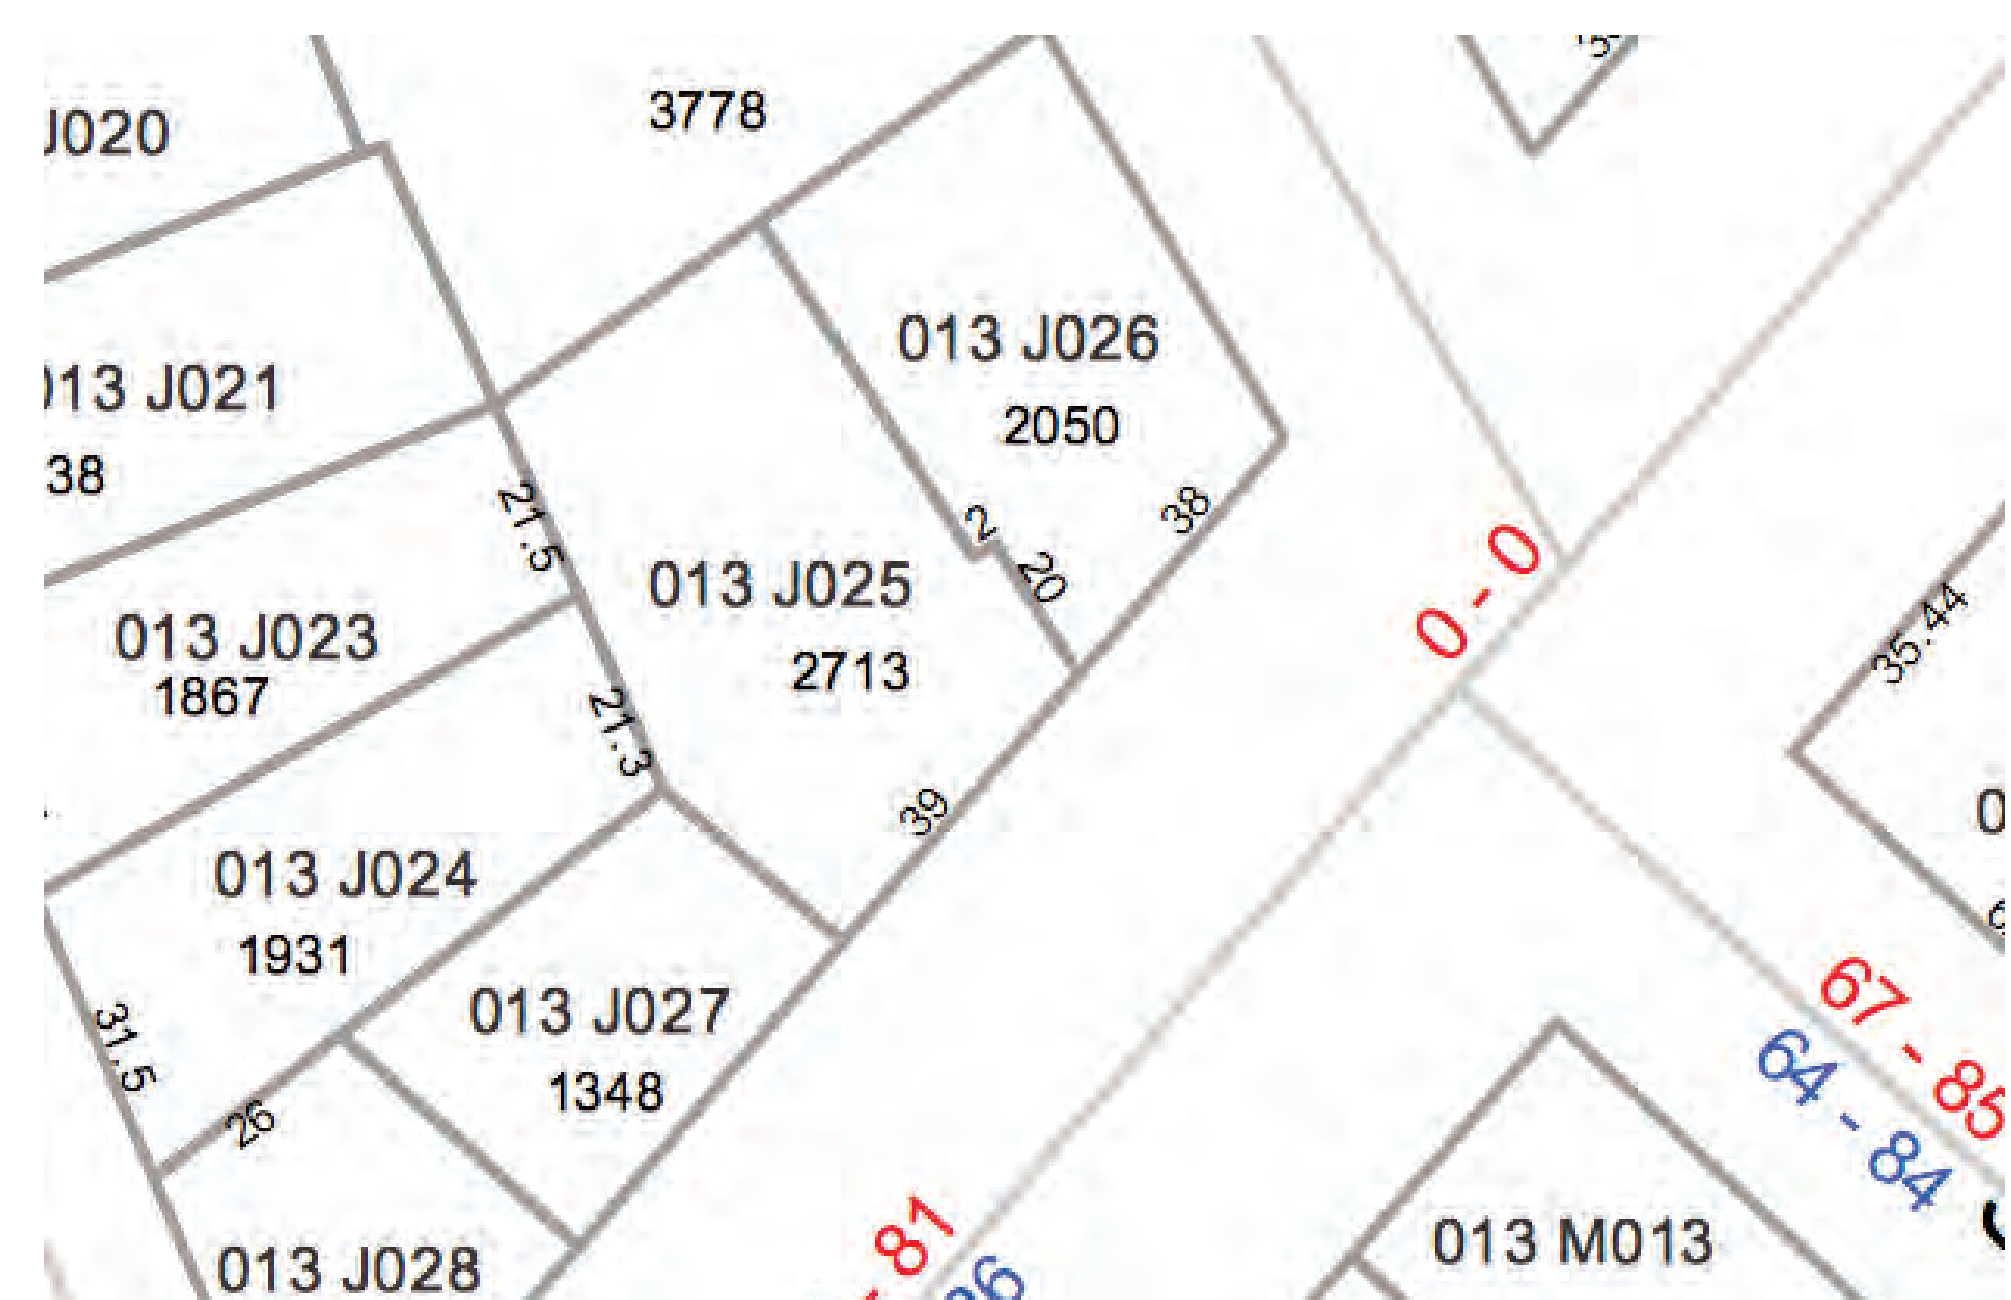

Tax Map

Google Map

88 Sheridan Street, Portland
Attic Bedroom
Exterior Elevation