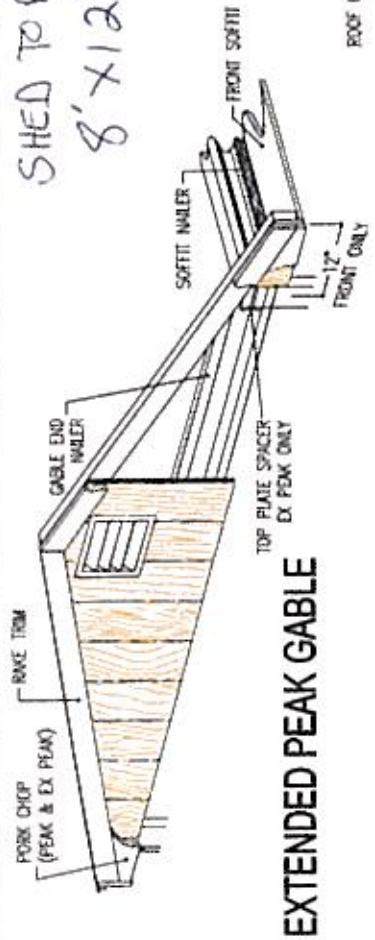

SHED TO BE PURCHASED IS
8' x 12' x 10'-3" TO PEAK
of ROOF

GENERIC CUTAWAY OF PINE OR CEDAR SHED WITH PEAK ROOF

NOTE: HINGE STYLE VARIES BY DISTRIBUTOR

*ONE OF SEVERAL POSSIBLE STYLES DEPICTED