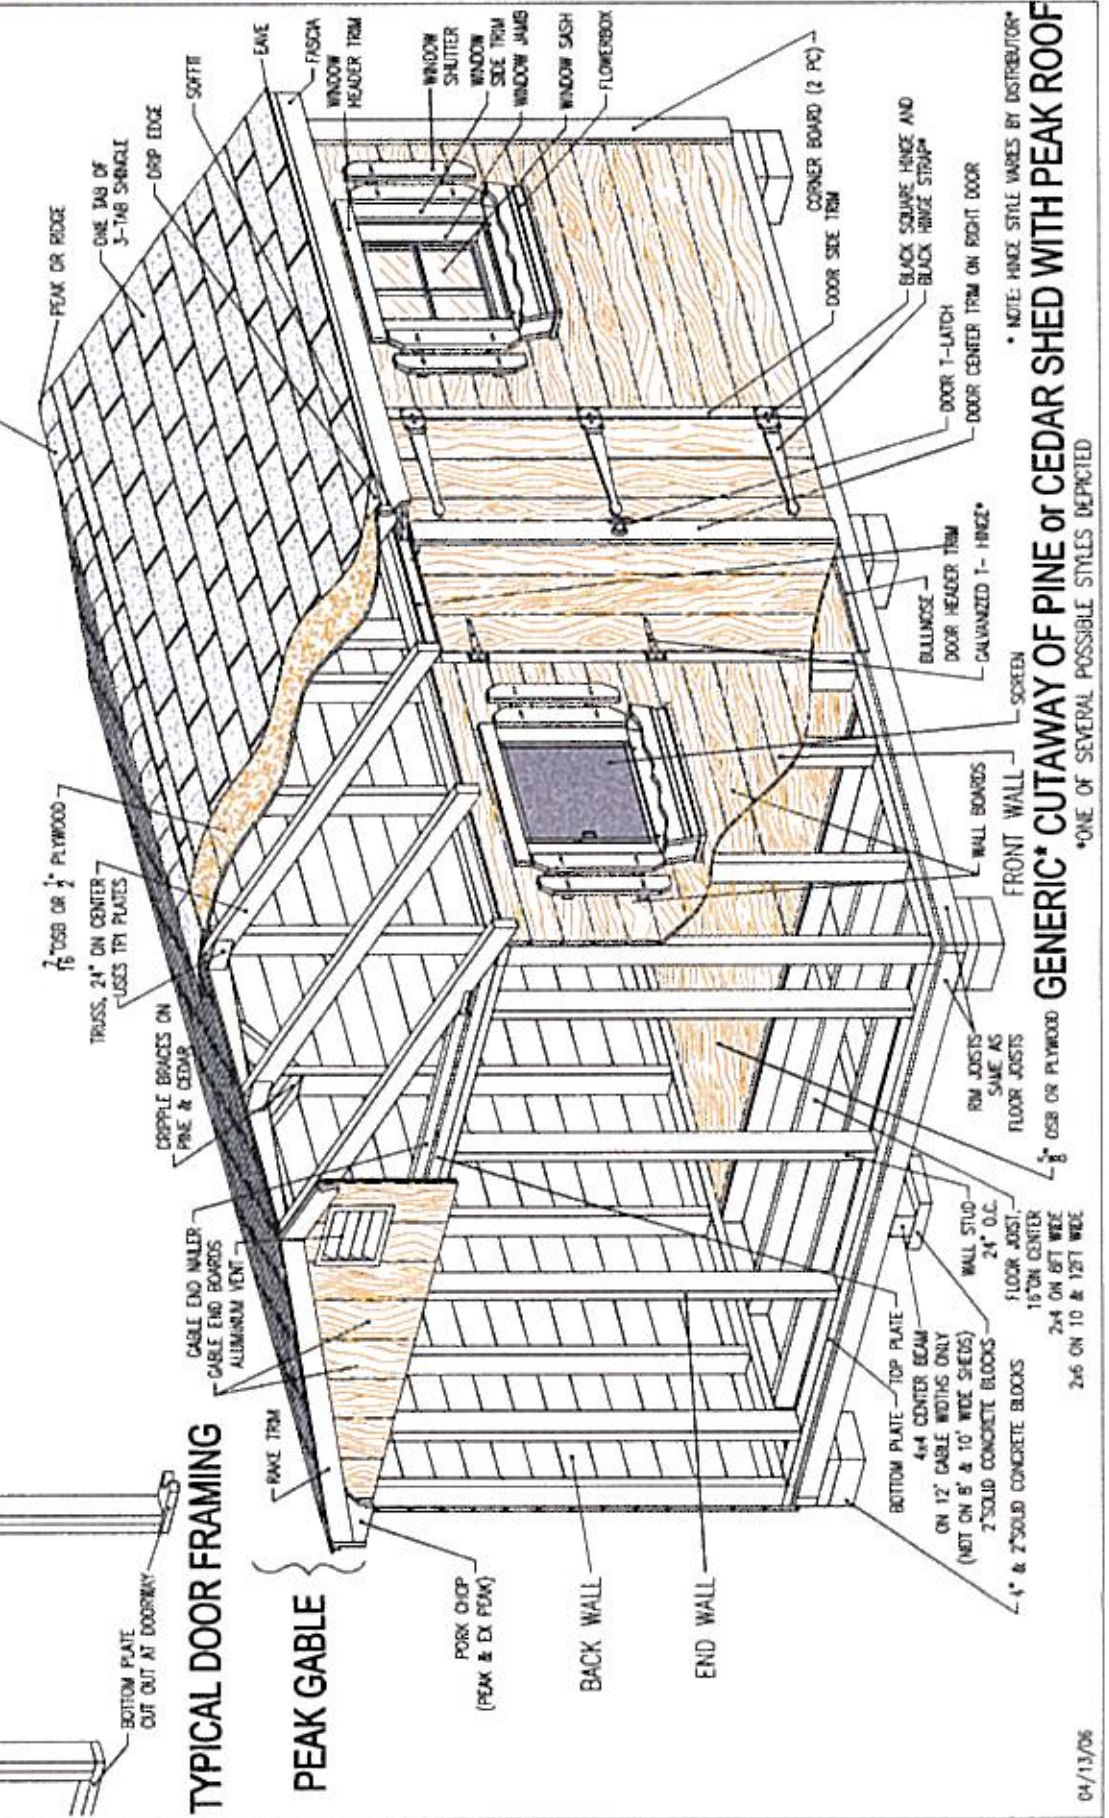

SHED TO BE PURCHASED IS
8' x 12' x 10'-3" TO PEAK
of ROOF

GENERIC CUTAWAY OF PINE OR CEDAR SHED WITH PEAK ROOF

NOTE: HINGE STYLE VARIES BY DISTRIBUTOR

*ONE OF SEVERAL POSSIBLE STYLES DEPICTED