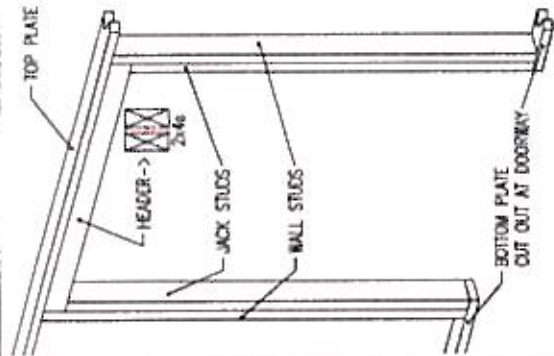

SHED TO BE PURCHASED IS
8' x 12' x 10'-3" TO PEAK
of ROOF

GENERIC CUTAWAY OF PINE OR CEDAR SHED WITH PEAK ROOF

NOTE: HINGE STYLE VARIES BY DISTRIBUTOR

*ONE OF SEVERAL POSSIBLE STYLES DEPICTED