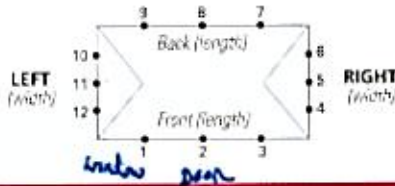

20% more storage

0% Financing
for Six Months

Vinyl

Maintenance free — our bestseller

Size	6' Wall Height	7' Wall Height
W x L	Price	Price
6' x 8'	\$1,941.99	\$2,230.99
8' x 8'	\$2,059.99	\$2,383.99
8' x 10'	\$2,311.99	\$2,655.99
8' x 12'	\$2,710.99	\$3,141.99
8' x 14'	\$3,140.99	\$3,576.99
10' x 10'	\$2,818.99	\$3,233.99
10' x 12'	\$3,252.99	\$3,786.99
10' x 14'	\$3,838.99	\$4,389.99
10' x 16'	\$4,170.99	\$4,749.99
12' x 12'	\$3,838.99	\$4,390.99
12' x 14'	\$4,332.99	\$4,875.99
12' x 16'	\$4,679.99	\$5,355.99
12' x 20'	\$5,667.99	\$6,450.99

20% more storage

Vinyl Colors

Vinyl colors may vary slightly

Order today! Call 866-324-2625 (Se Habla Español)

Customize Your Shed — FREE

Roof Style

Shingle Color

Door & Window(s) Placement