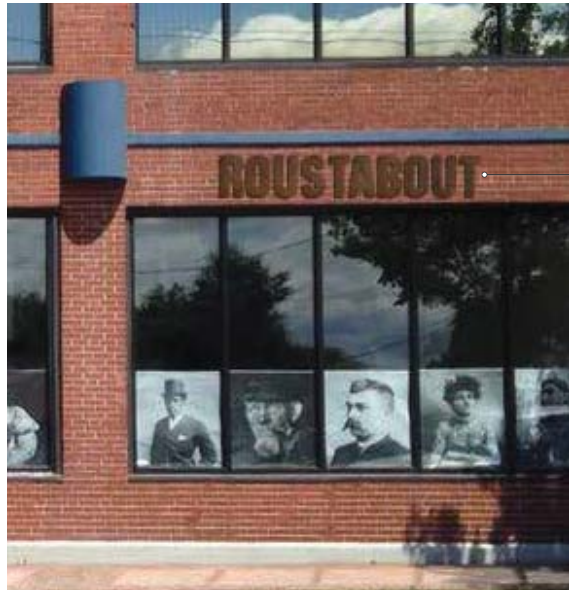

FACADE SIGN

16" tall CorTen Steel letters
Approx. 100" wide
1/4" thick
Mounting Hardware: 2" Projected Spacers

ROUSTABOUT