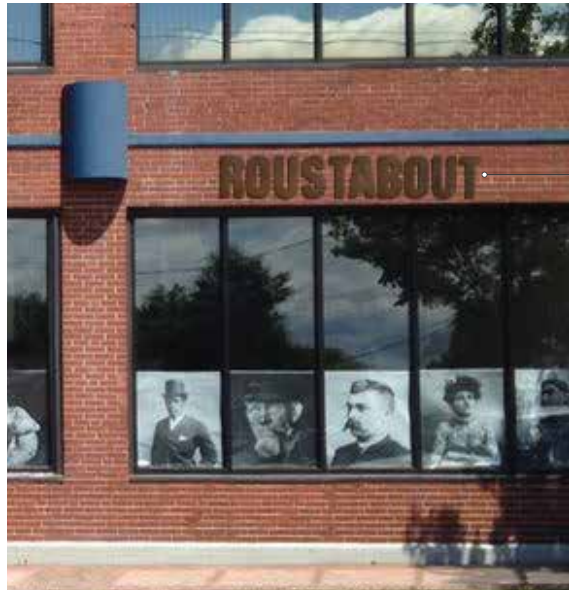

FACADE SIGN

16" tall CorTen Steel letters
Approx. 100" wide
1/4" thick
Mounting Hardware: 2" Projected Spacers

ROUSTABOUT