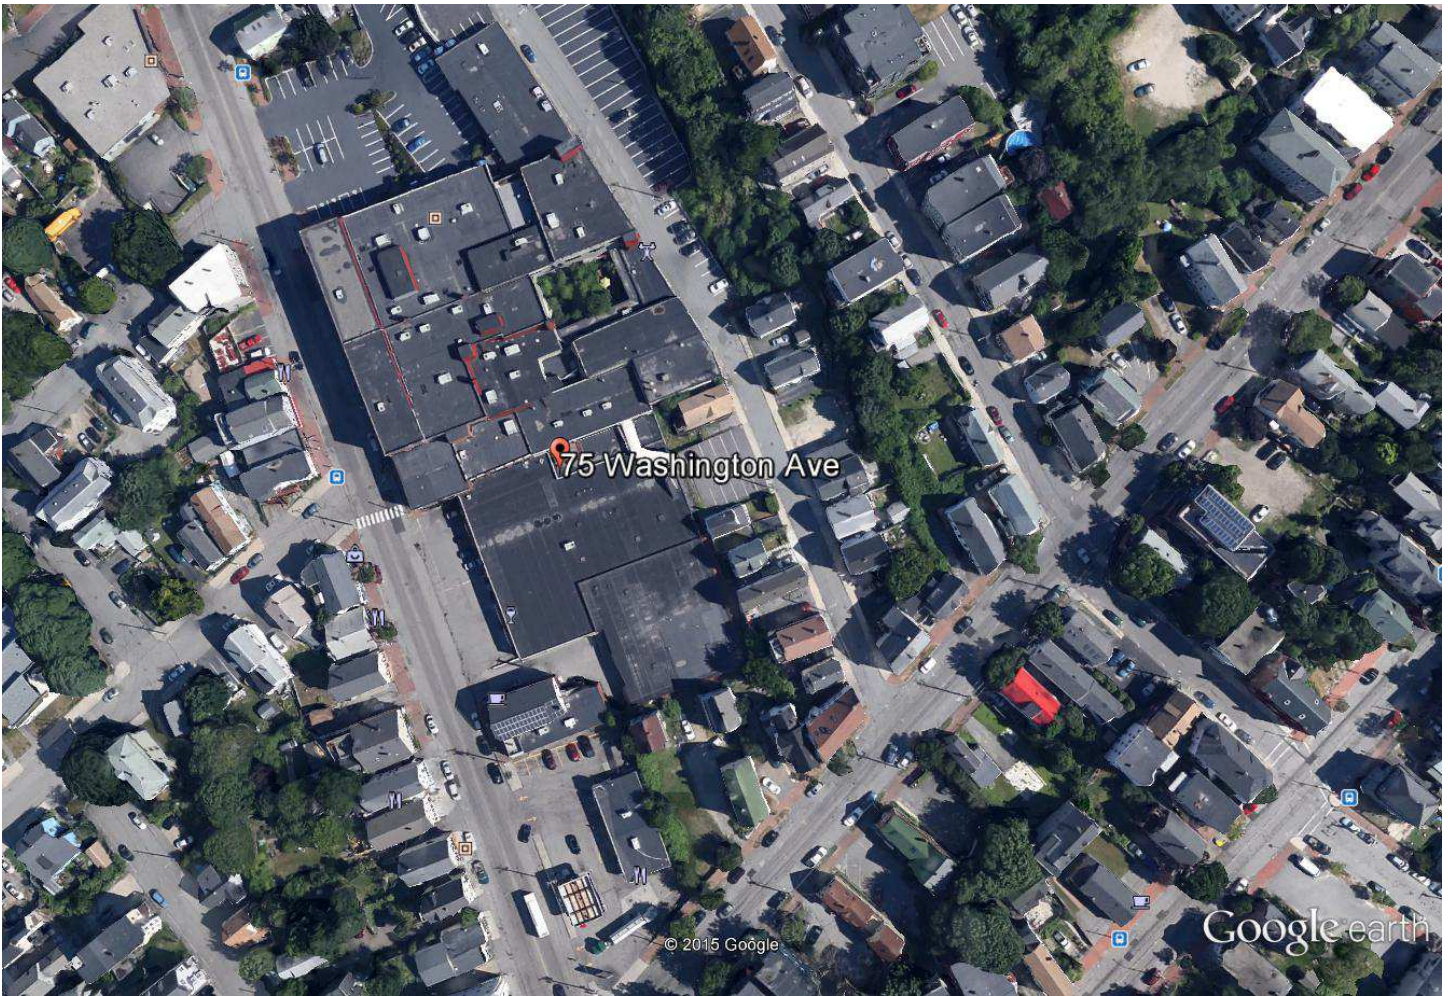

Roustabout Restaurant project location

Google earth