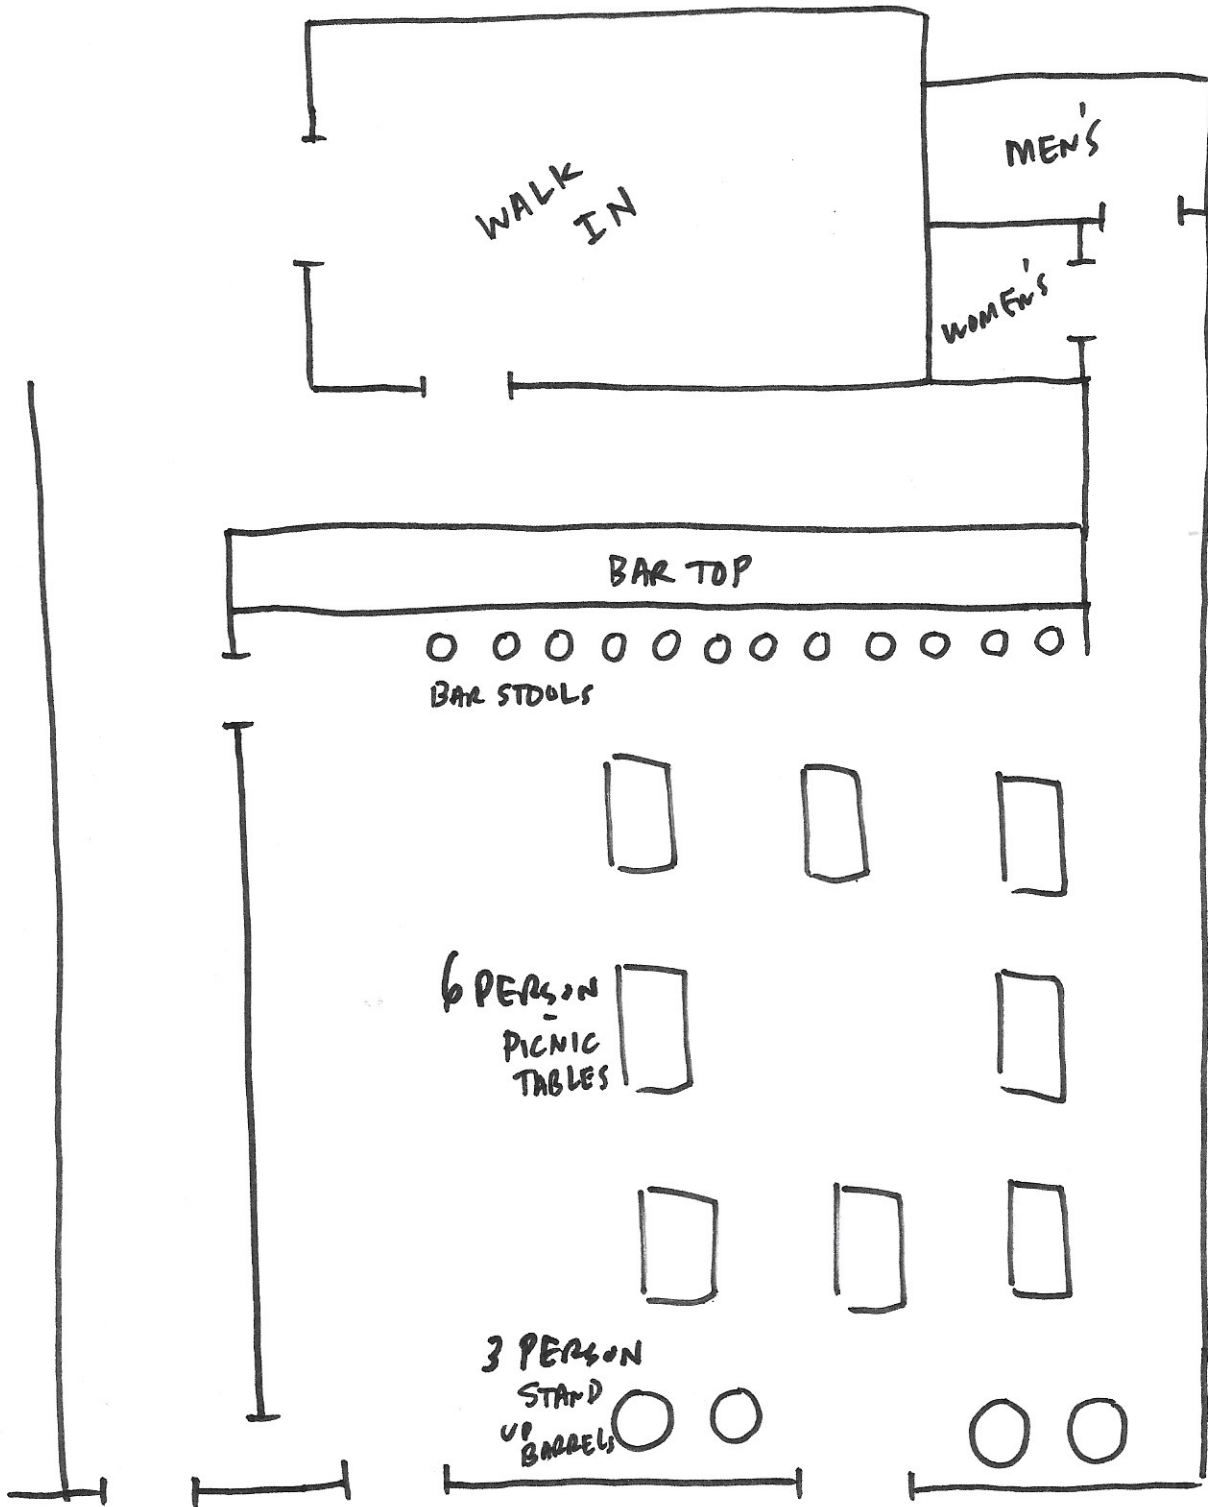

# EXISTING STATING: TASTING ROOM

TOTAL OCC LOAD: 107  
- SEATED  
72 PERSON ~~OCC LOAD~~

WASHINGTON AVE