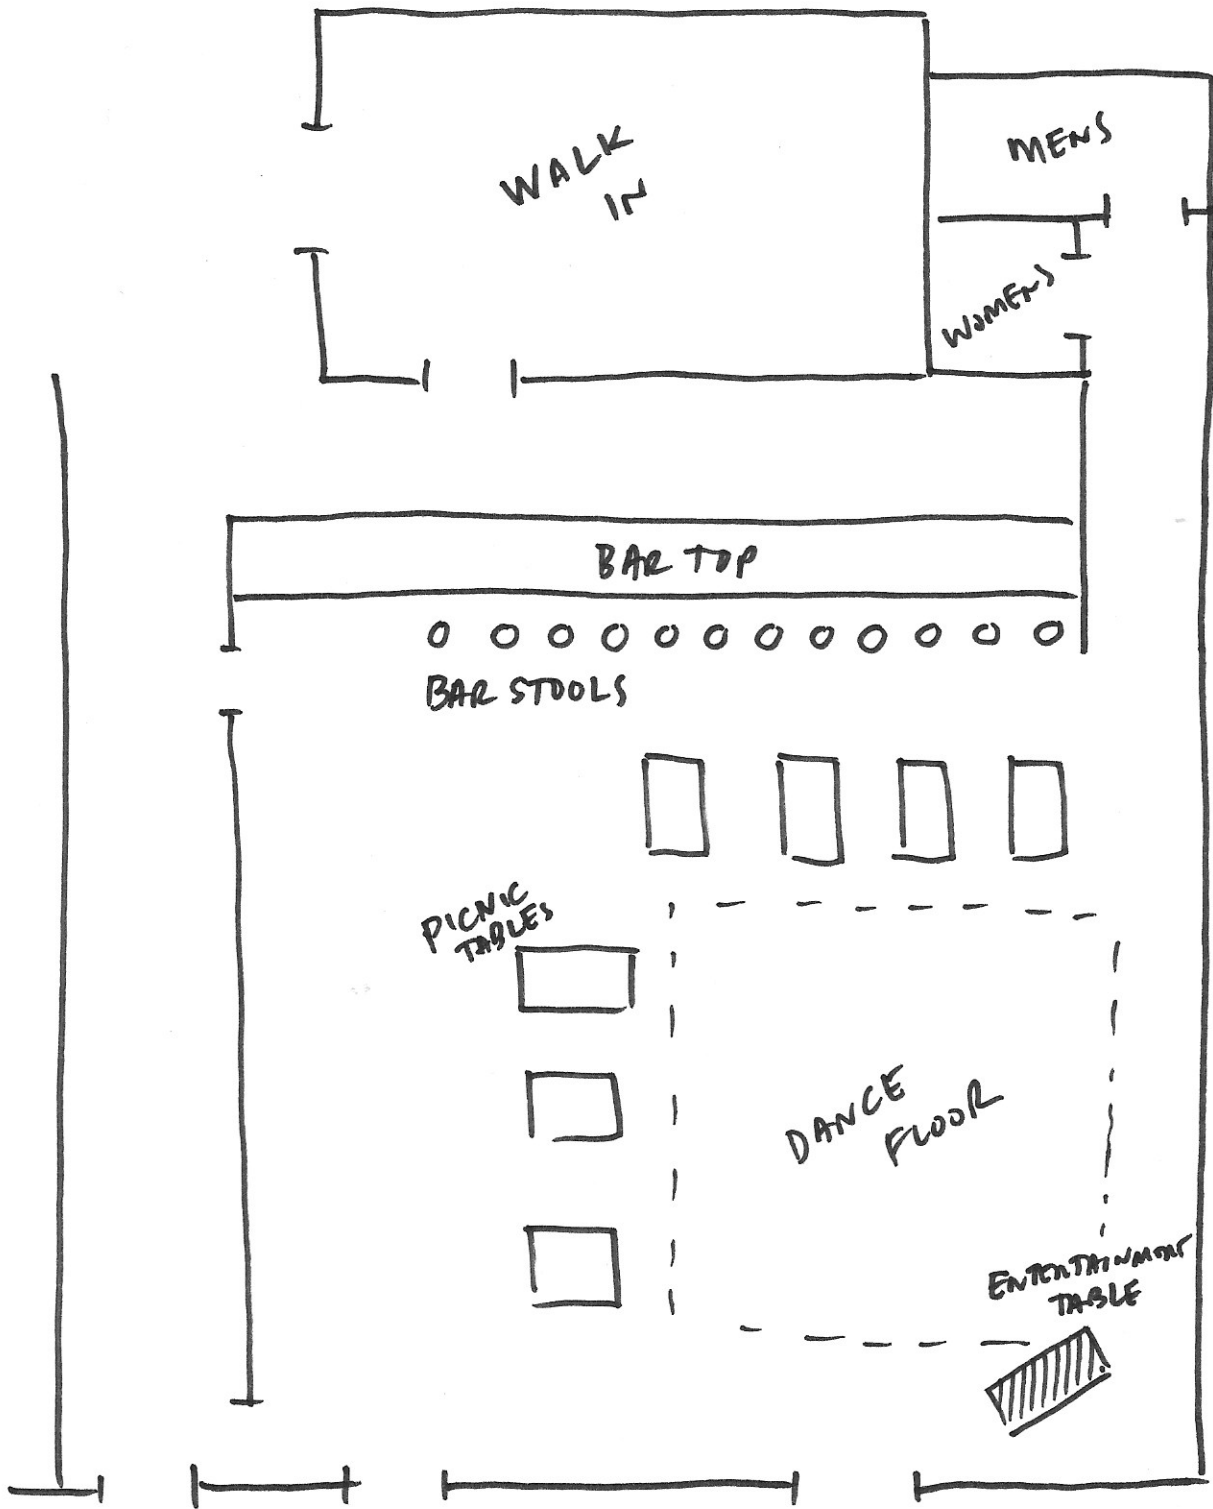

EVENT:

TOTAL OCC LOAD: 107      STATION PERSONS: 72

WASHINGTON AVE