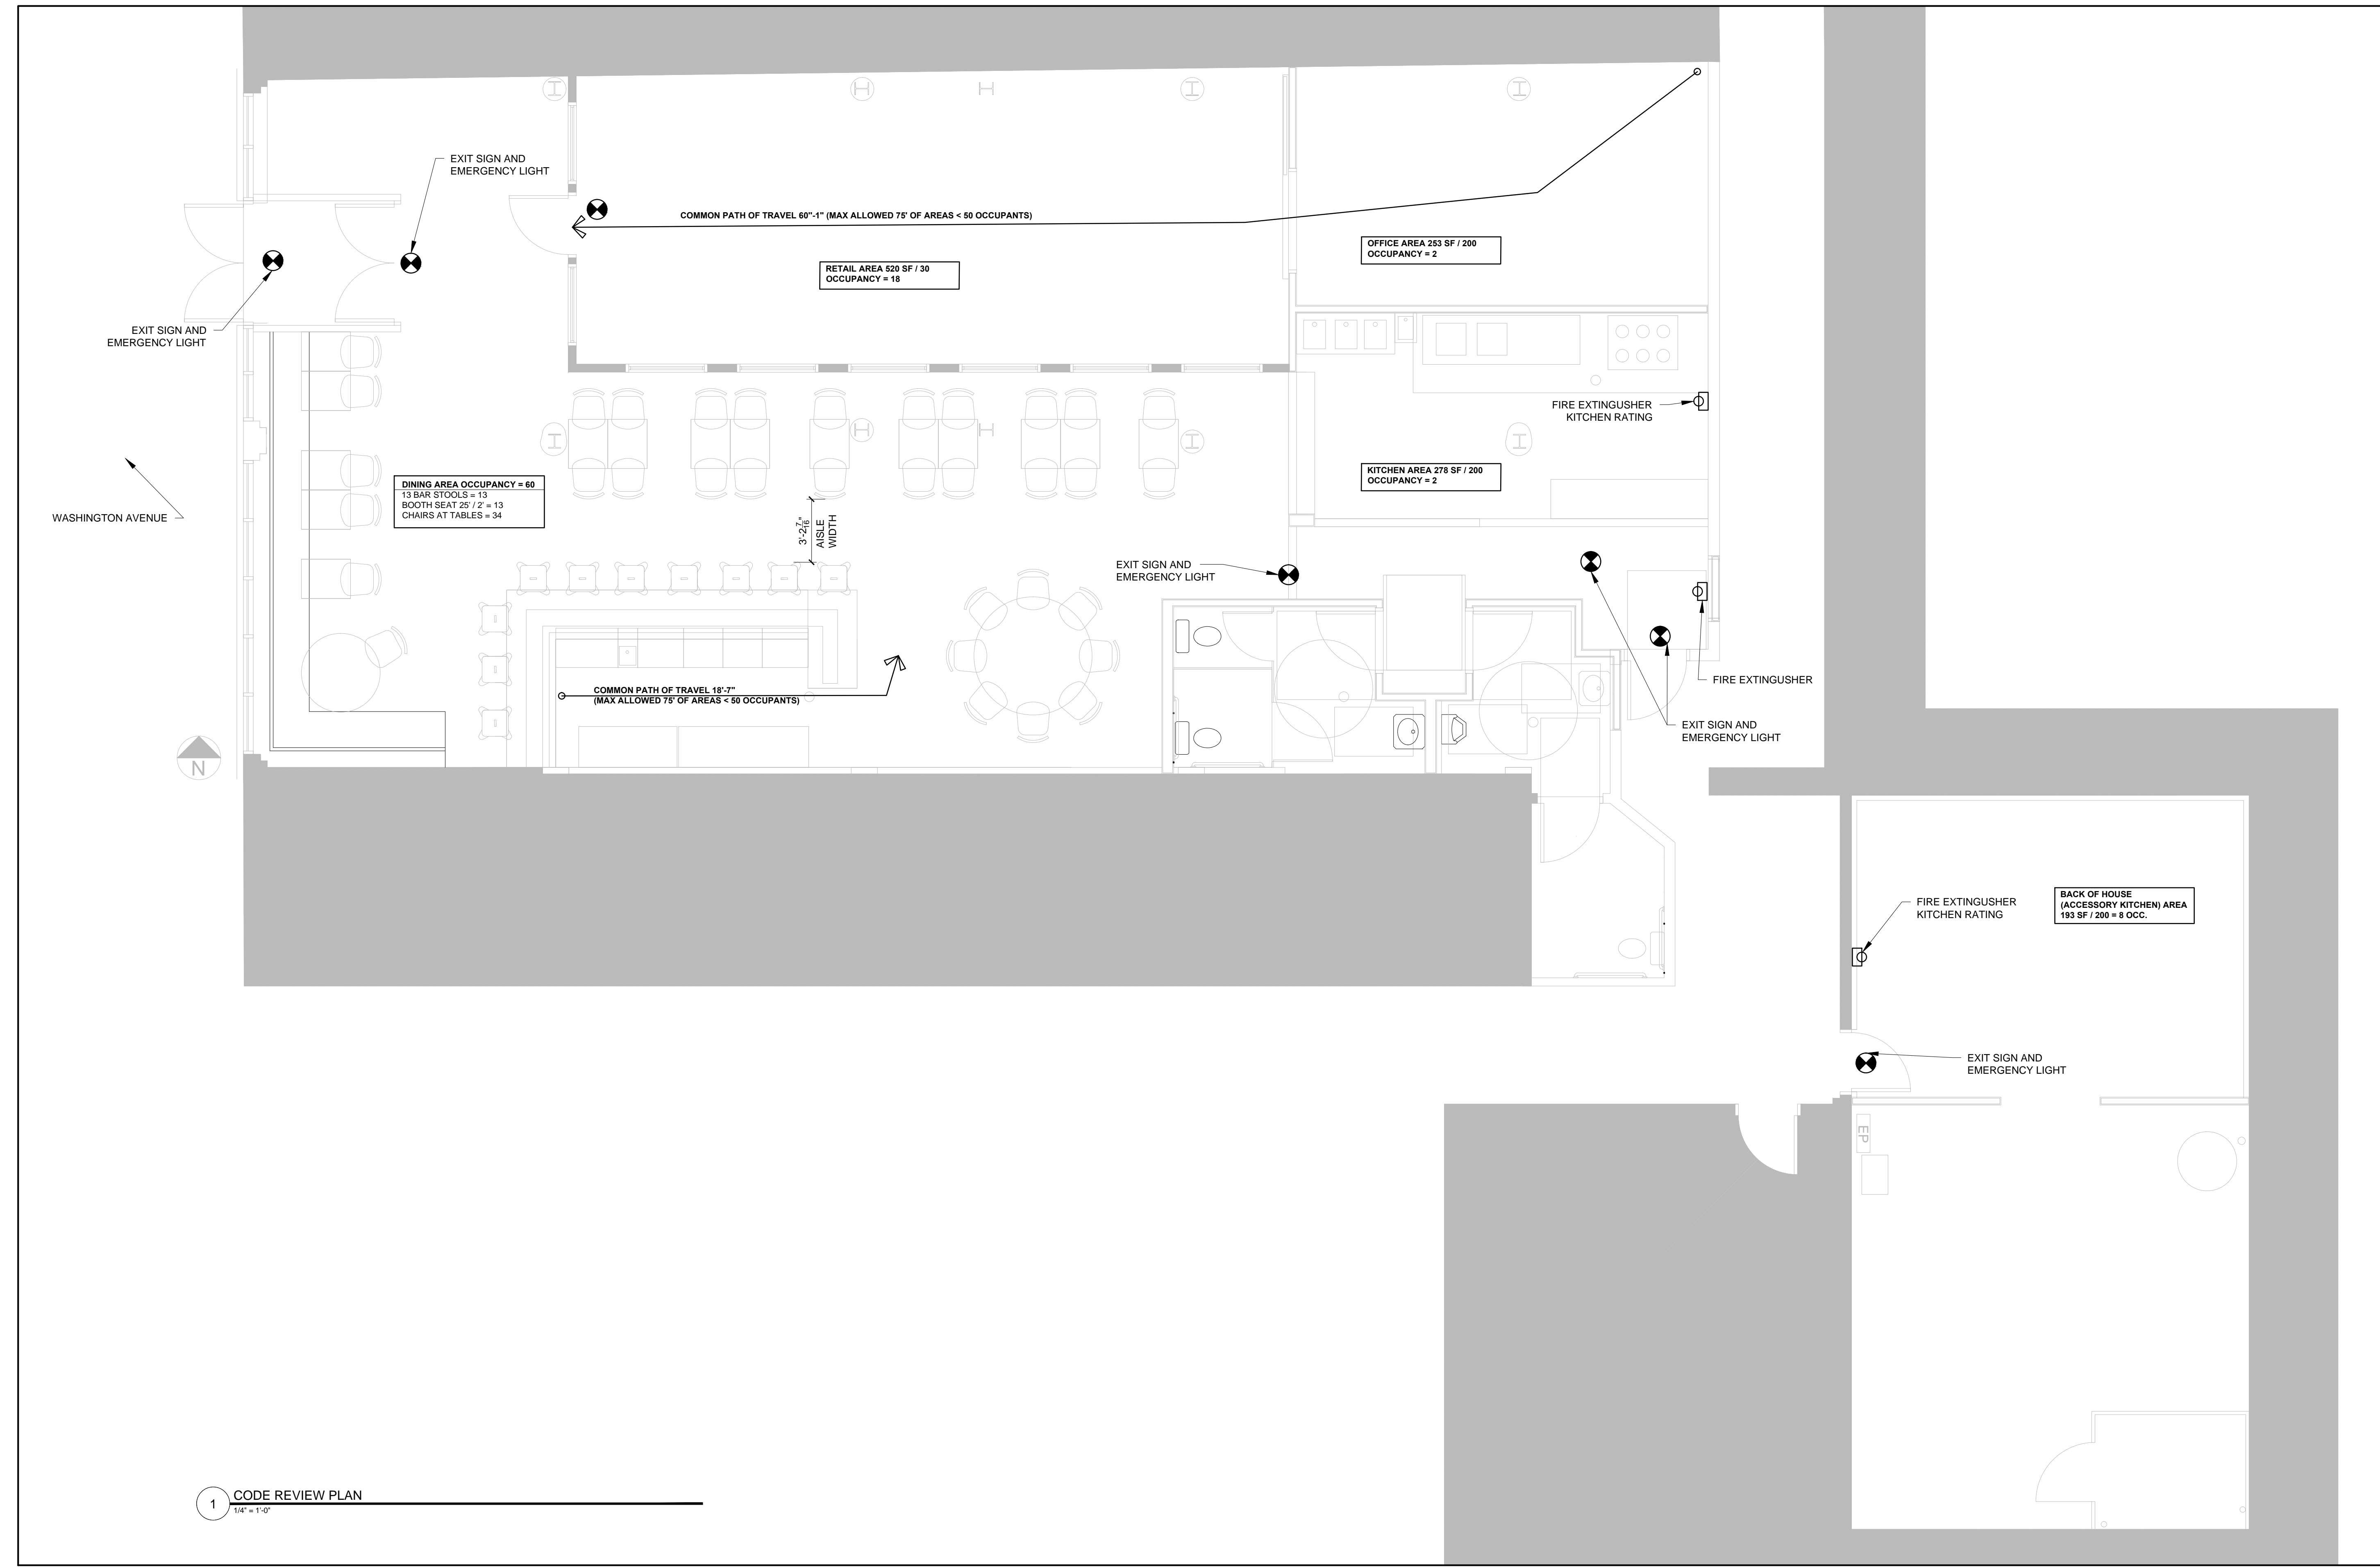

REVISIONS:

DATE: SEPTEMBER 29, 2017

PROJECT No. 1762

DRAWN BY: RJS

CHECKED BY: RJS

SCALE: AS NOTED

SHEET TITLE:
CODE REVIEW
PLAN

G1-1

1 CODE REVIEW PLAN
1/4" = 1'-0"