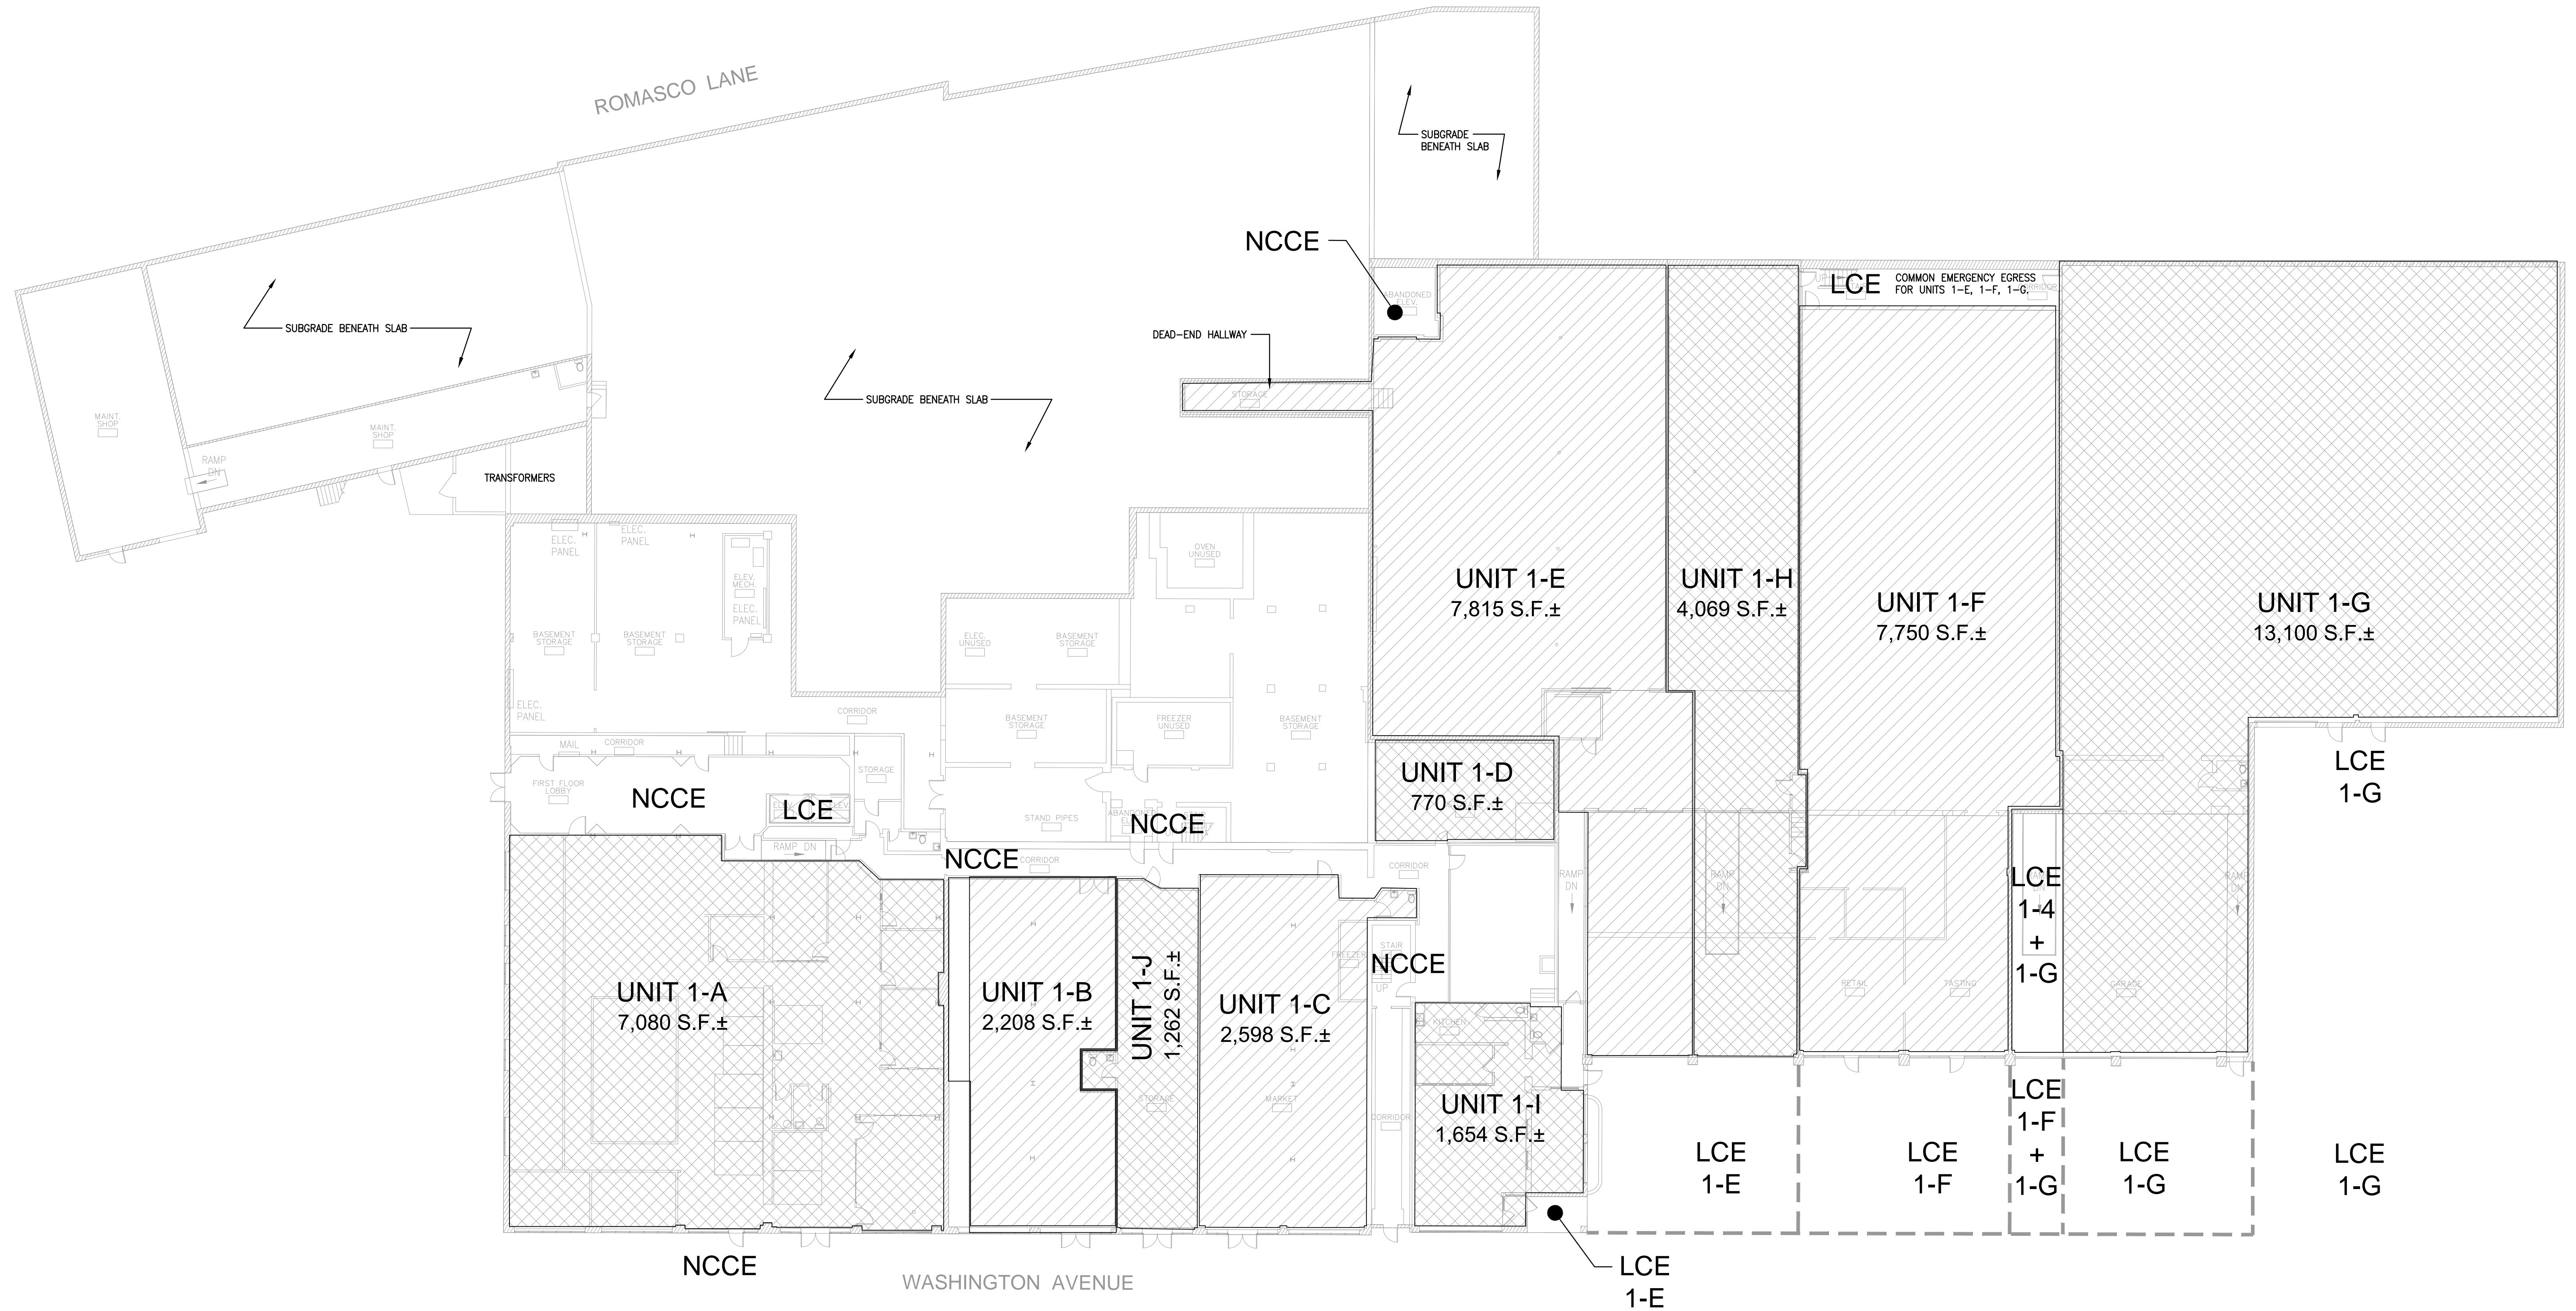

NISSEN BUILDING

75 WASHINGTON AVENUE, PORTLAND, MAINE

FIRST FLOOR PLAN

SCALE 1/16" = 1'-0"