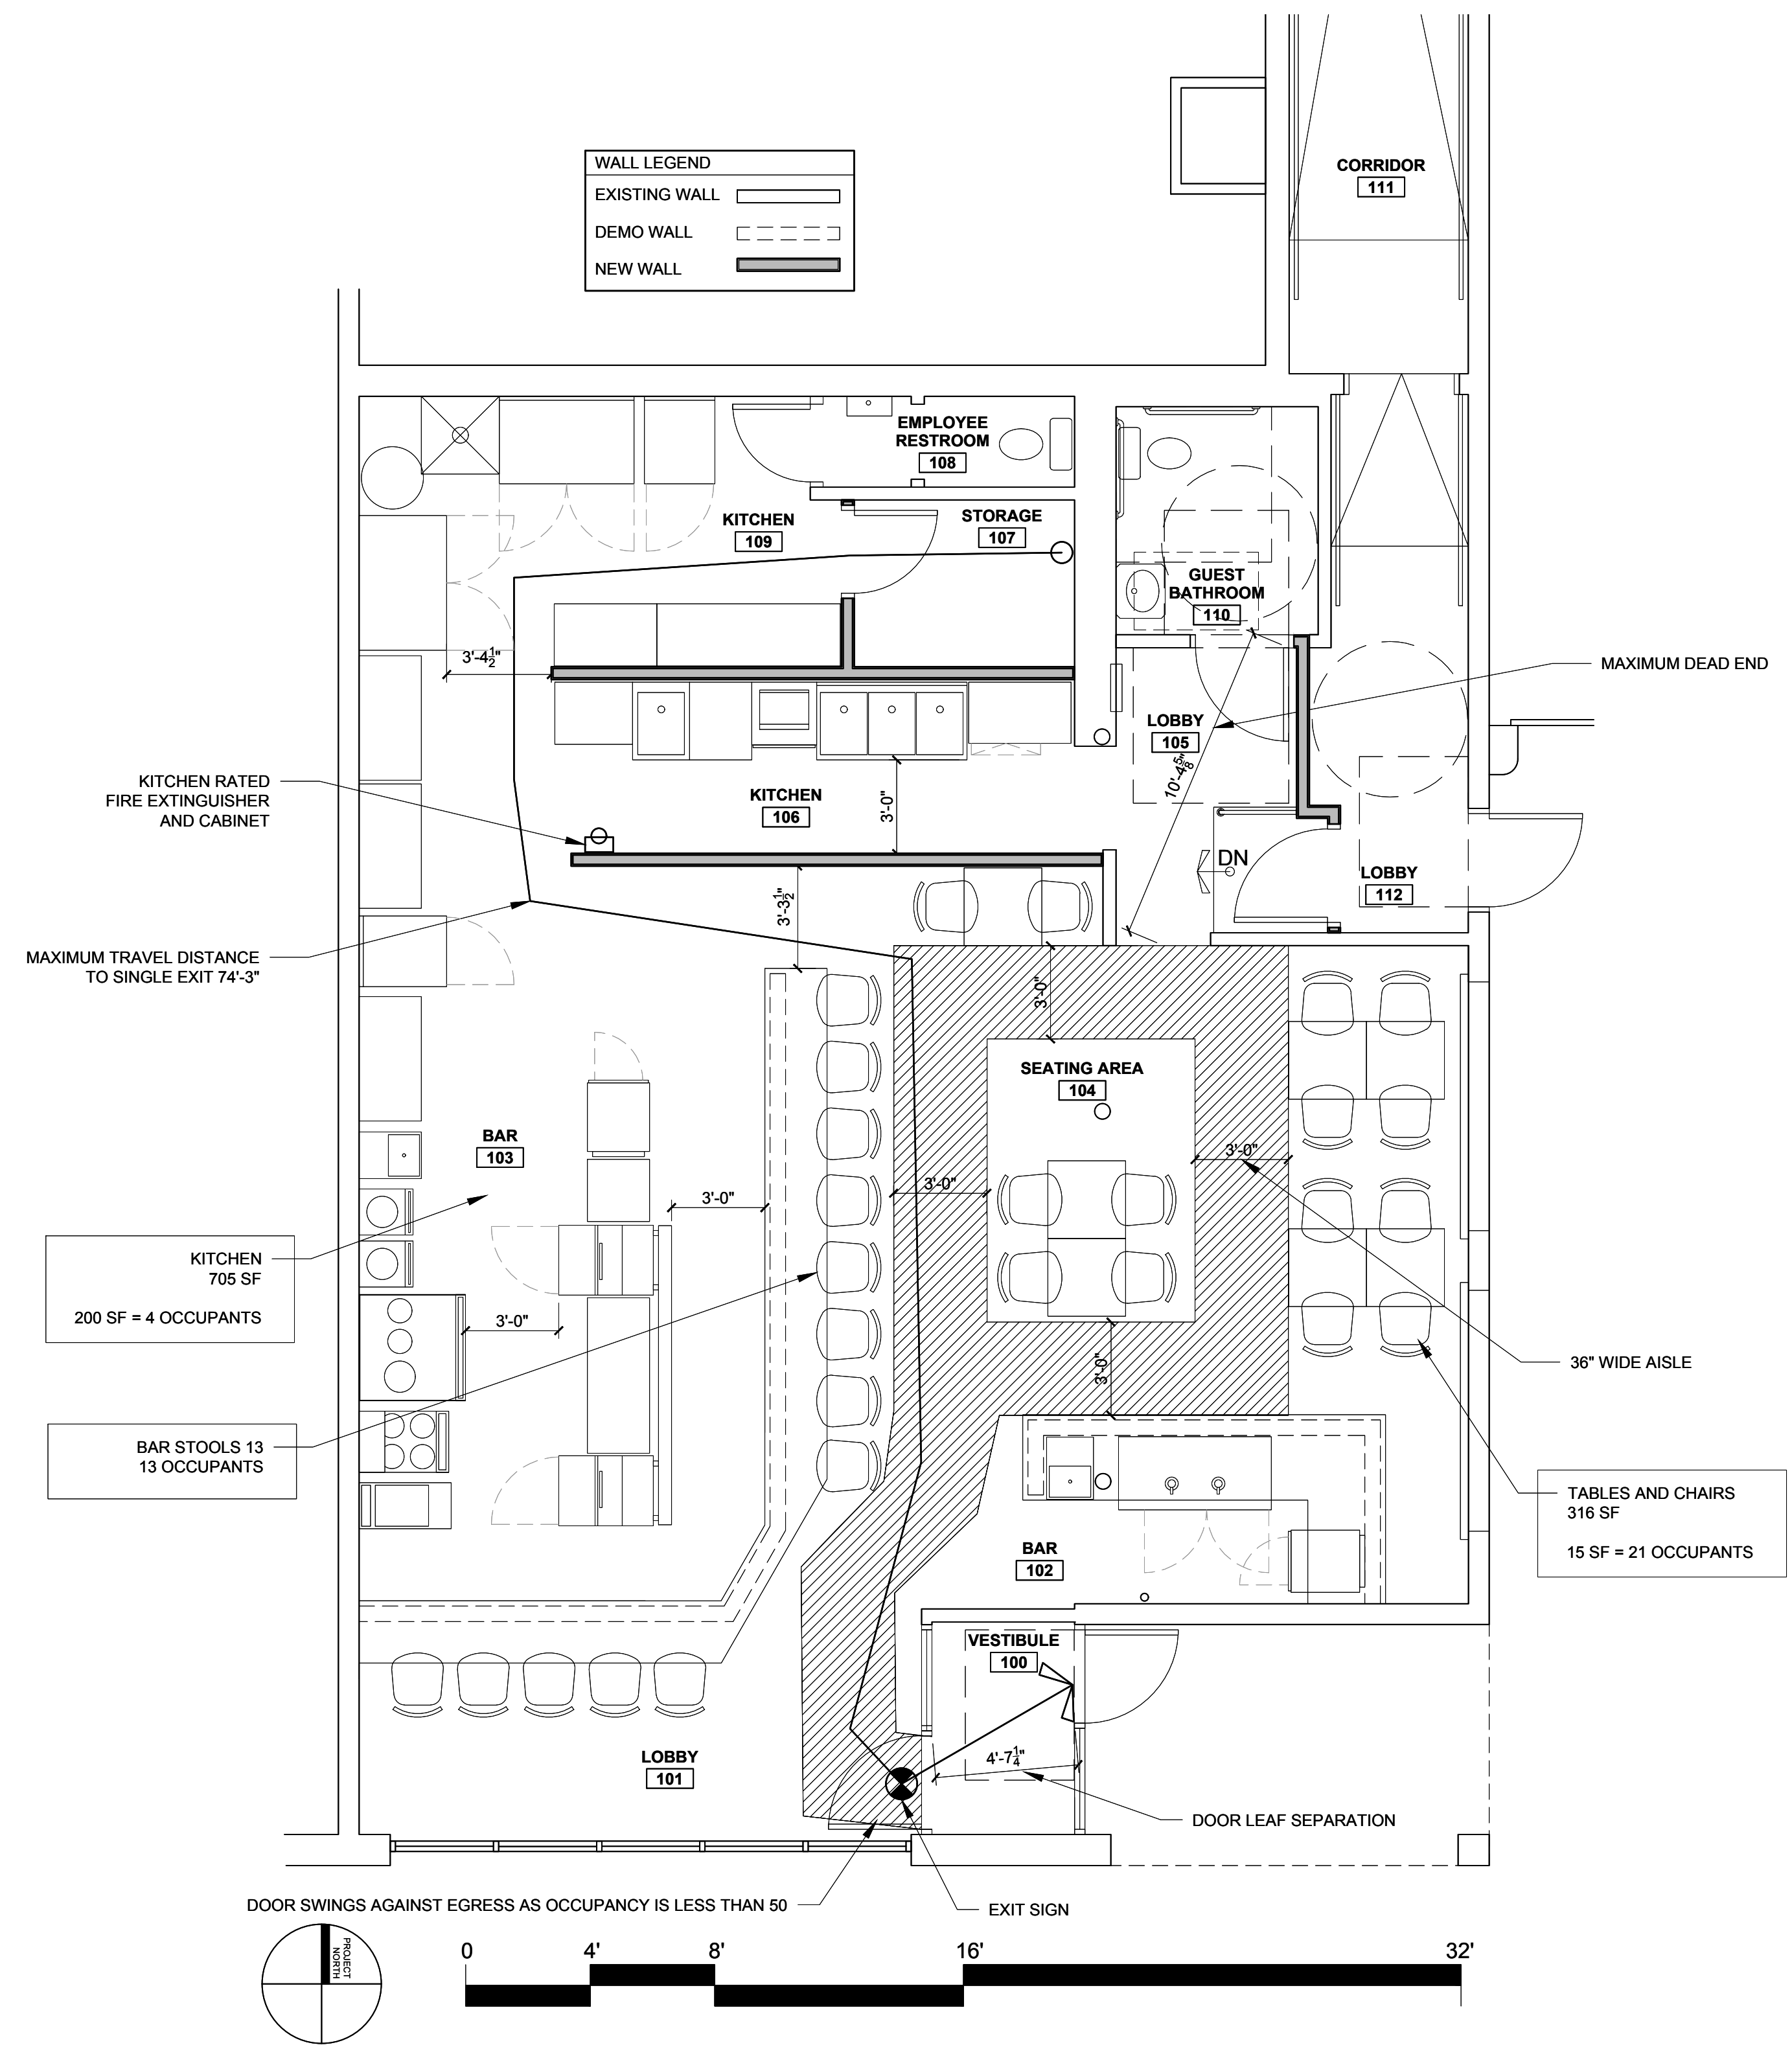

© 2016 RYAN SENATORE ARCHITECTURE

CONG TU BOT - RESTAURANT FIT-UP
59 WASHINGTON AVENUE
PORTLAND, MAINE

CONSULTANTS:

REVISIONS:

DATE: 17, OCTOBER 2016

PROJECT No. 1643

DRAWN BY: JPF, RJS

CHECKED BY: RJS

SCALE: AS NOTED

SHEET TITLE:
CODE REVIEW PLAN

G1-1

1 CODE REVIEW PLAN
1/4" = 1'-0"