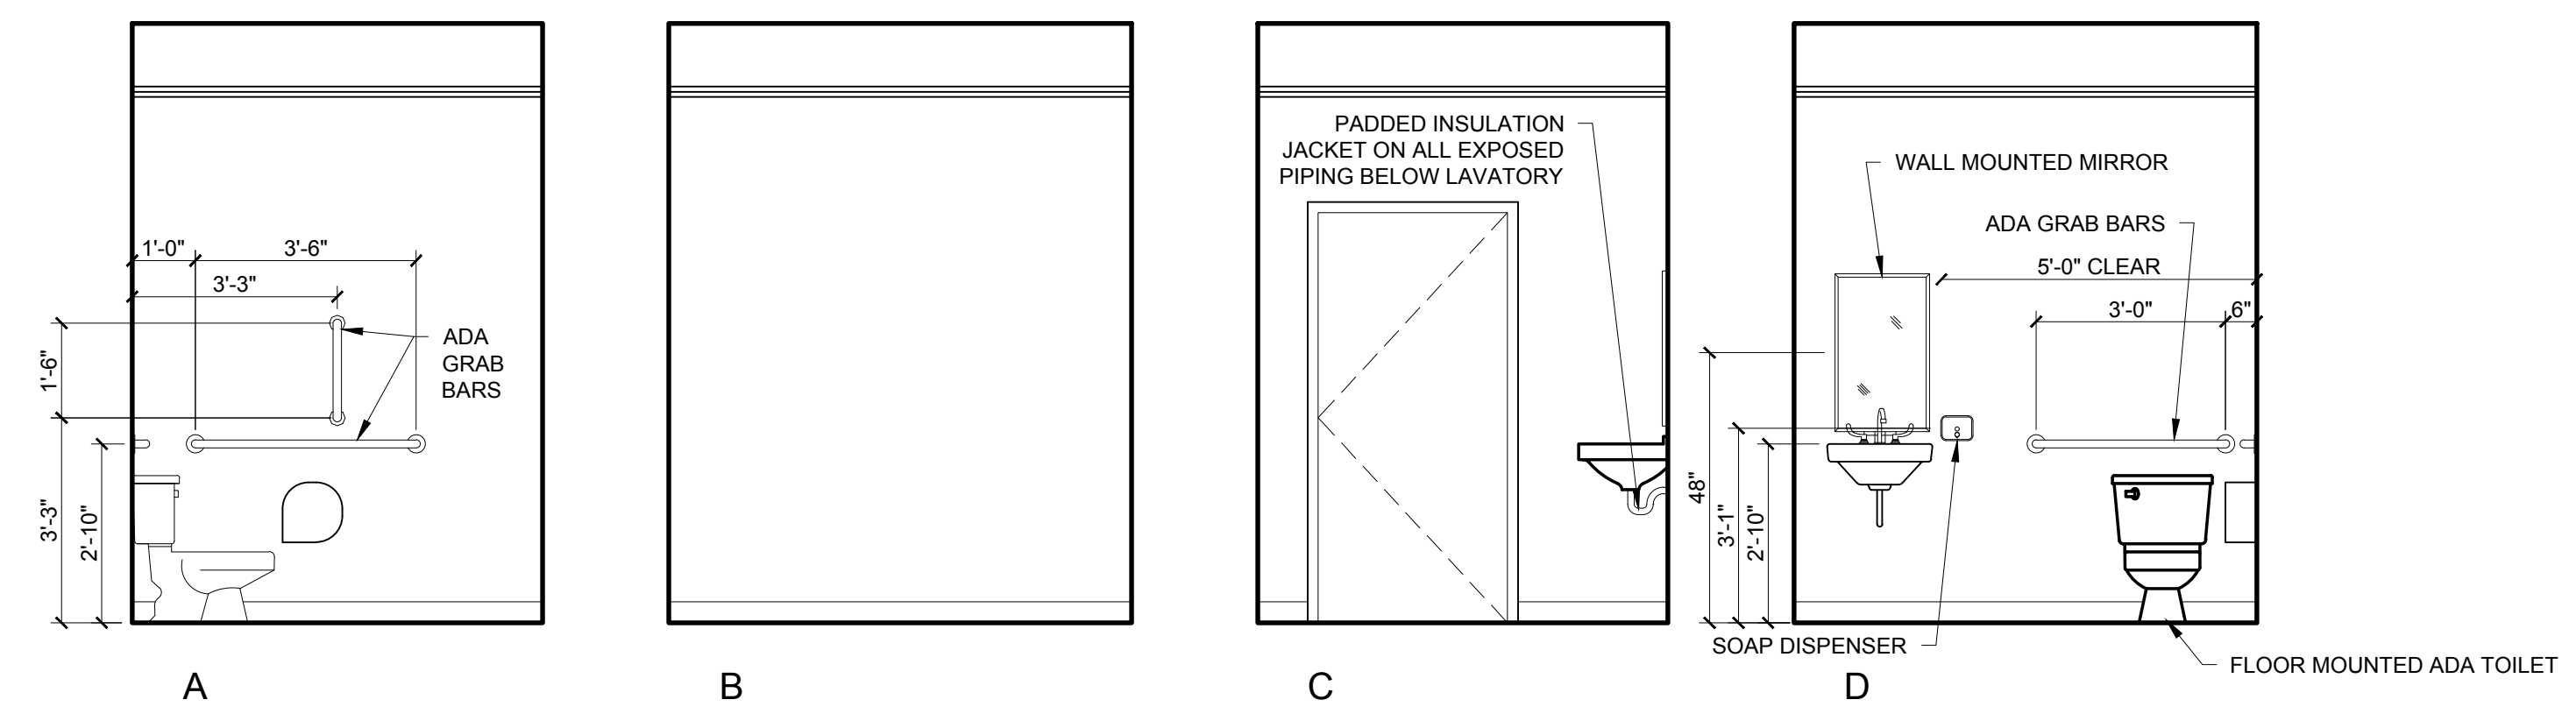

© 2016 RYAN SENATORE ARCHITECTURE

CONG TU BOT - RESTAURANT FIT-UP
59 WASHINGTON AVENUE
PORTLAND, MAINE

CONSULTANTS:

REVISIONS:

DATE: 17, OCTOBER 2016

PROJECT No. 1643

DRAWN BY: JPF, RJS

CHECKED BY: RJS

SCALE: AS NOTED

SHEET TITLE:
INTERIOR
ELEVATIONS

A4-0

1 RESTROOM INTERIOR ELEVATIONS
3/8" = 1'-0"