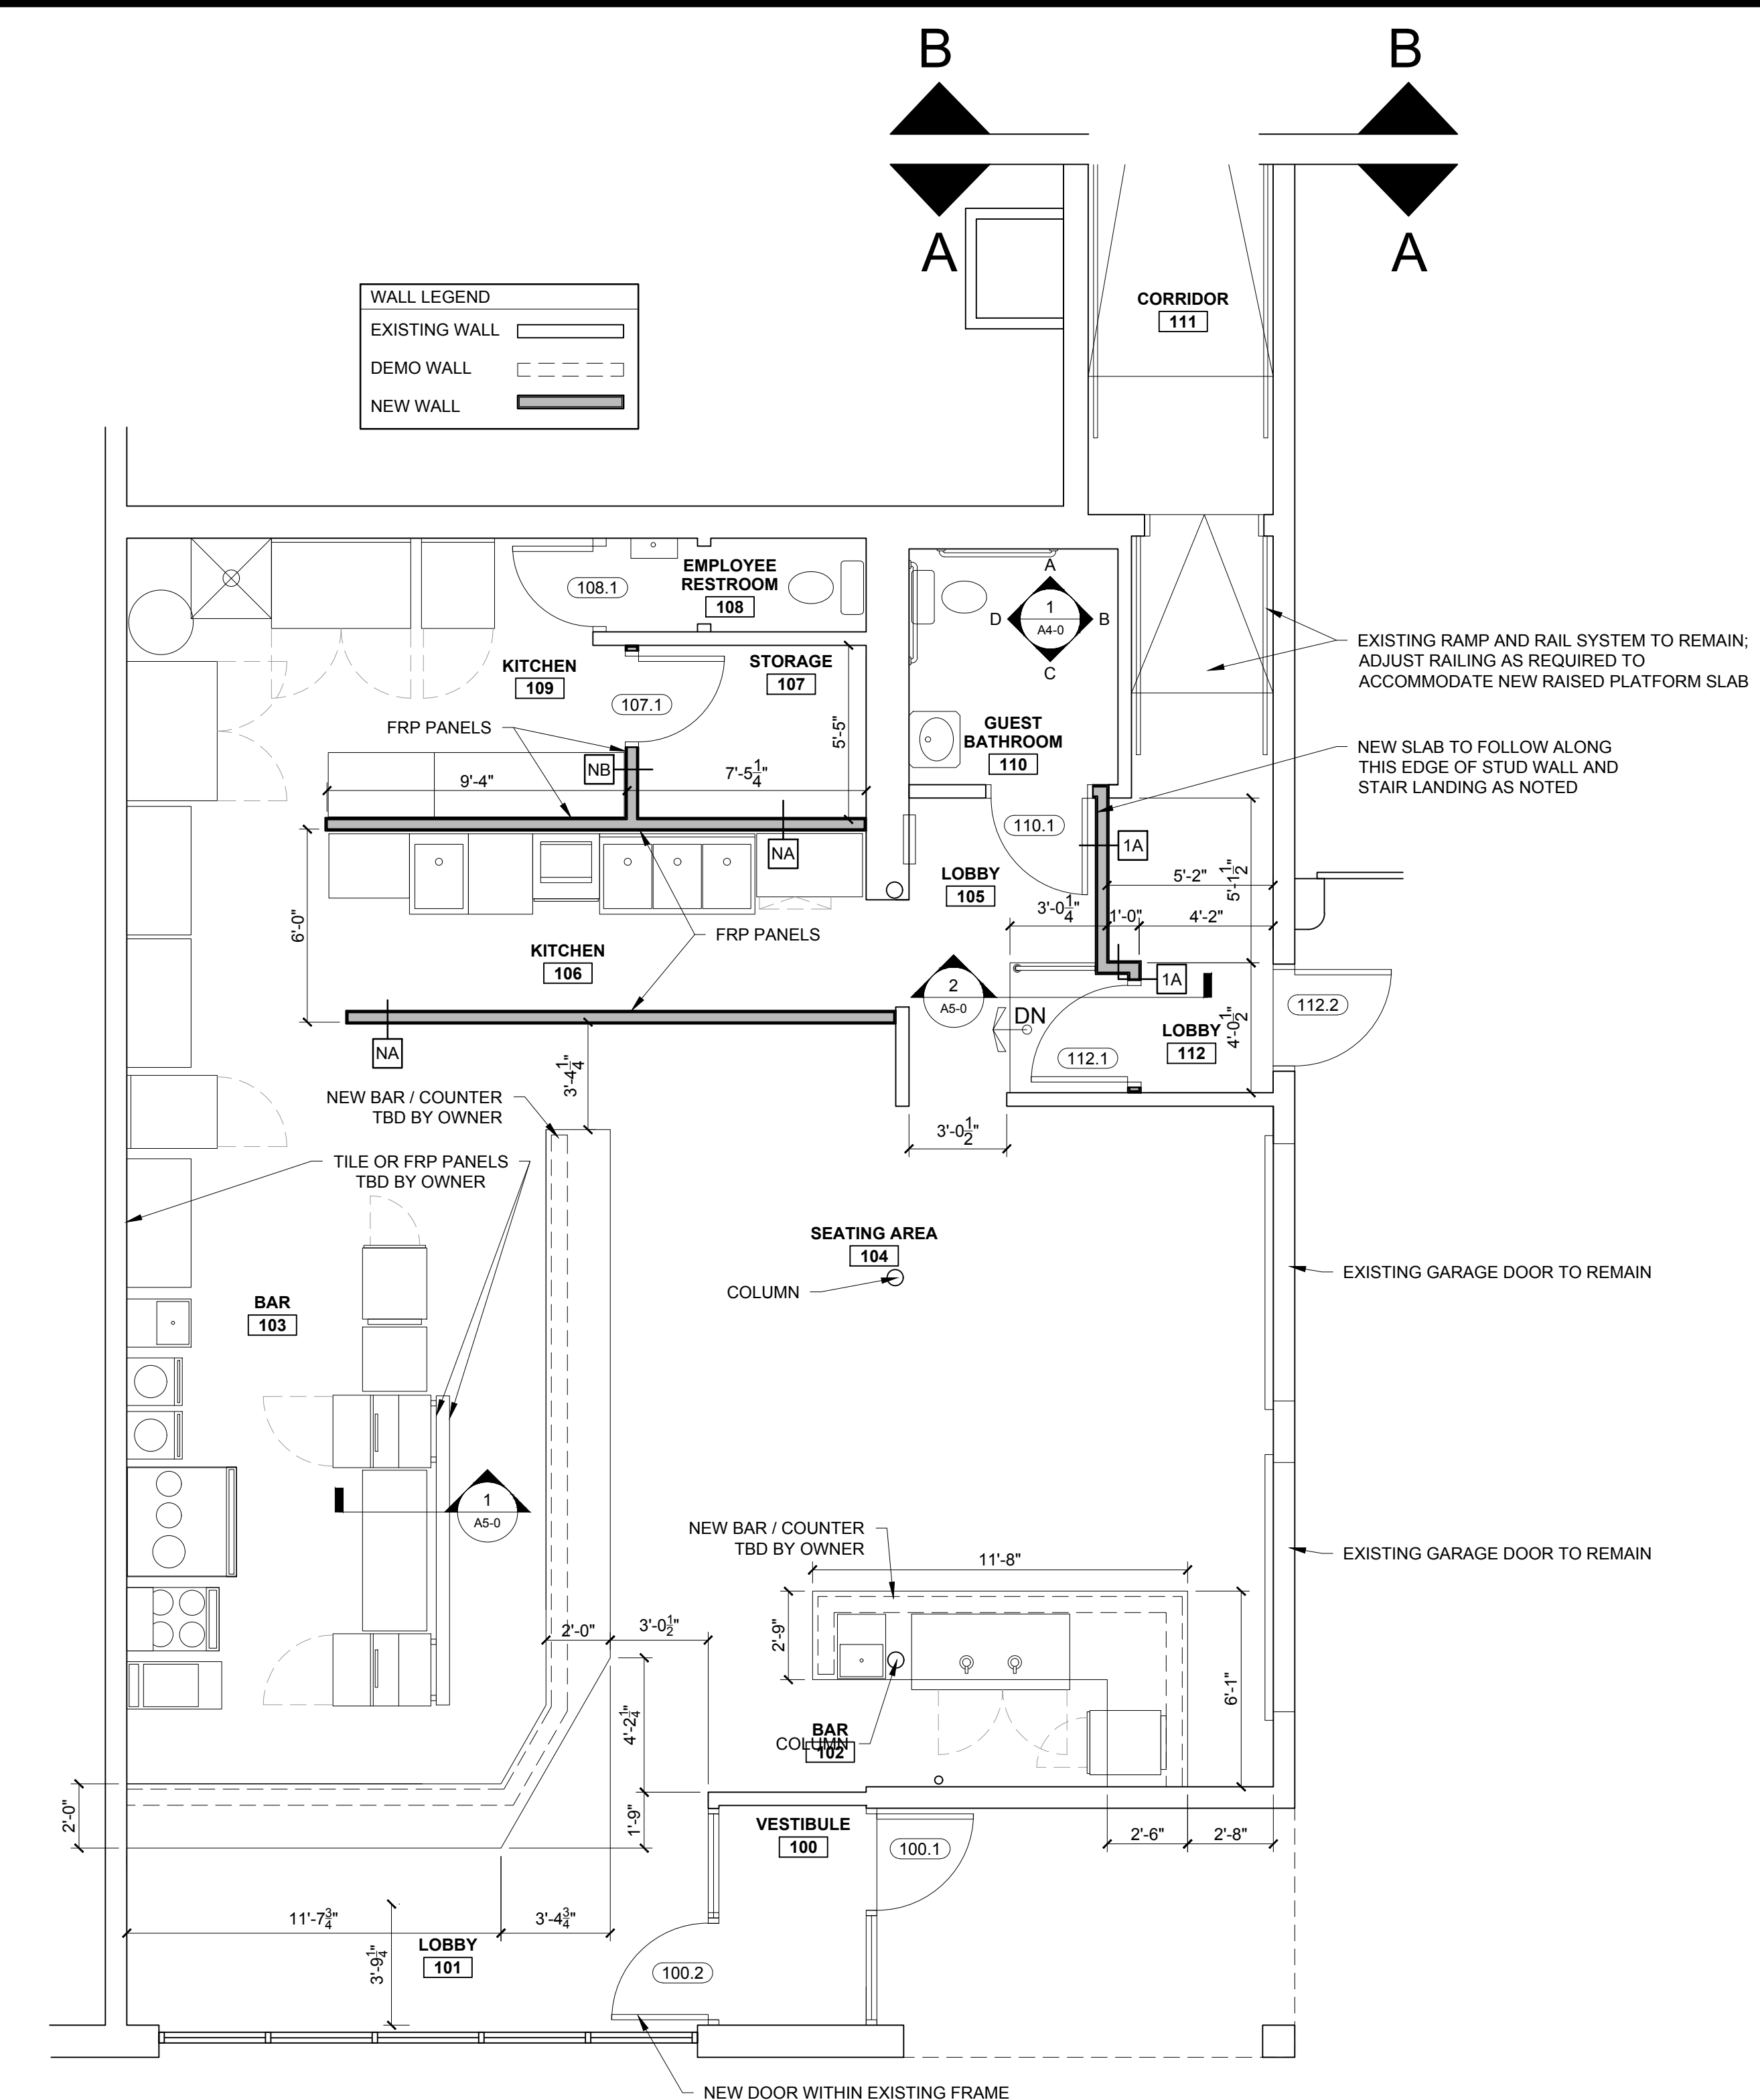

© 2016 RYAN SENATORE ARCHITECTURE

CONG TU BOT - RESTAURANT FIT-UP
 59 WASHINGTON AVENUE
 PORTLAND, MAINE

RYAN SENATORE ARCHITECTURE
 565 CONGRESS STREET
 PORTLAND, MAINE 04101
 207-650-6414
 senatorearchitecture.com

CONSULTANTS:

REVISIONS:

DATE: 17, OCTOBER 2016

PROJECT No. 1643

DRAWN BY: JPF, RJS

CHECKED BY: RJS

SCALE: AS NOTED

SHEET TITLE:
FIRST FLOOR PLAN

A1-0

2 FLOOR PLAN - PART B
 1/4" = 1'-0"

WALL LEGEND

EXISTING WALL	
DEMO WALL	
NEW WALL	

1 FLOOR PLAN - PART A
 1/4" = 1'-0"