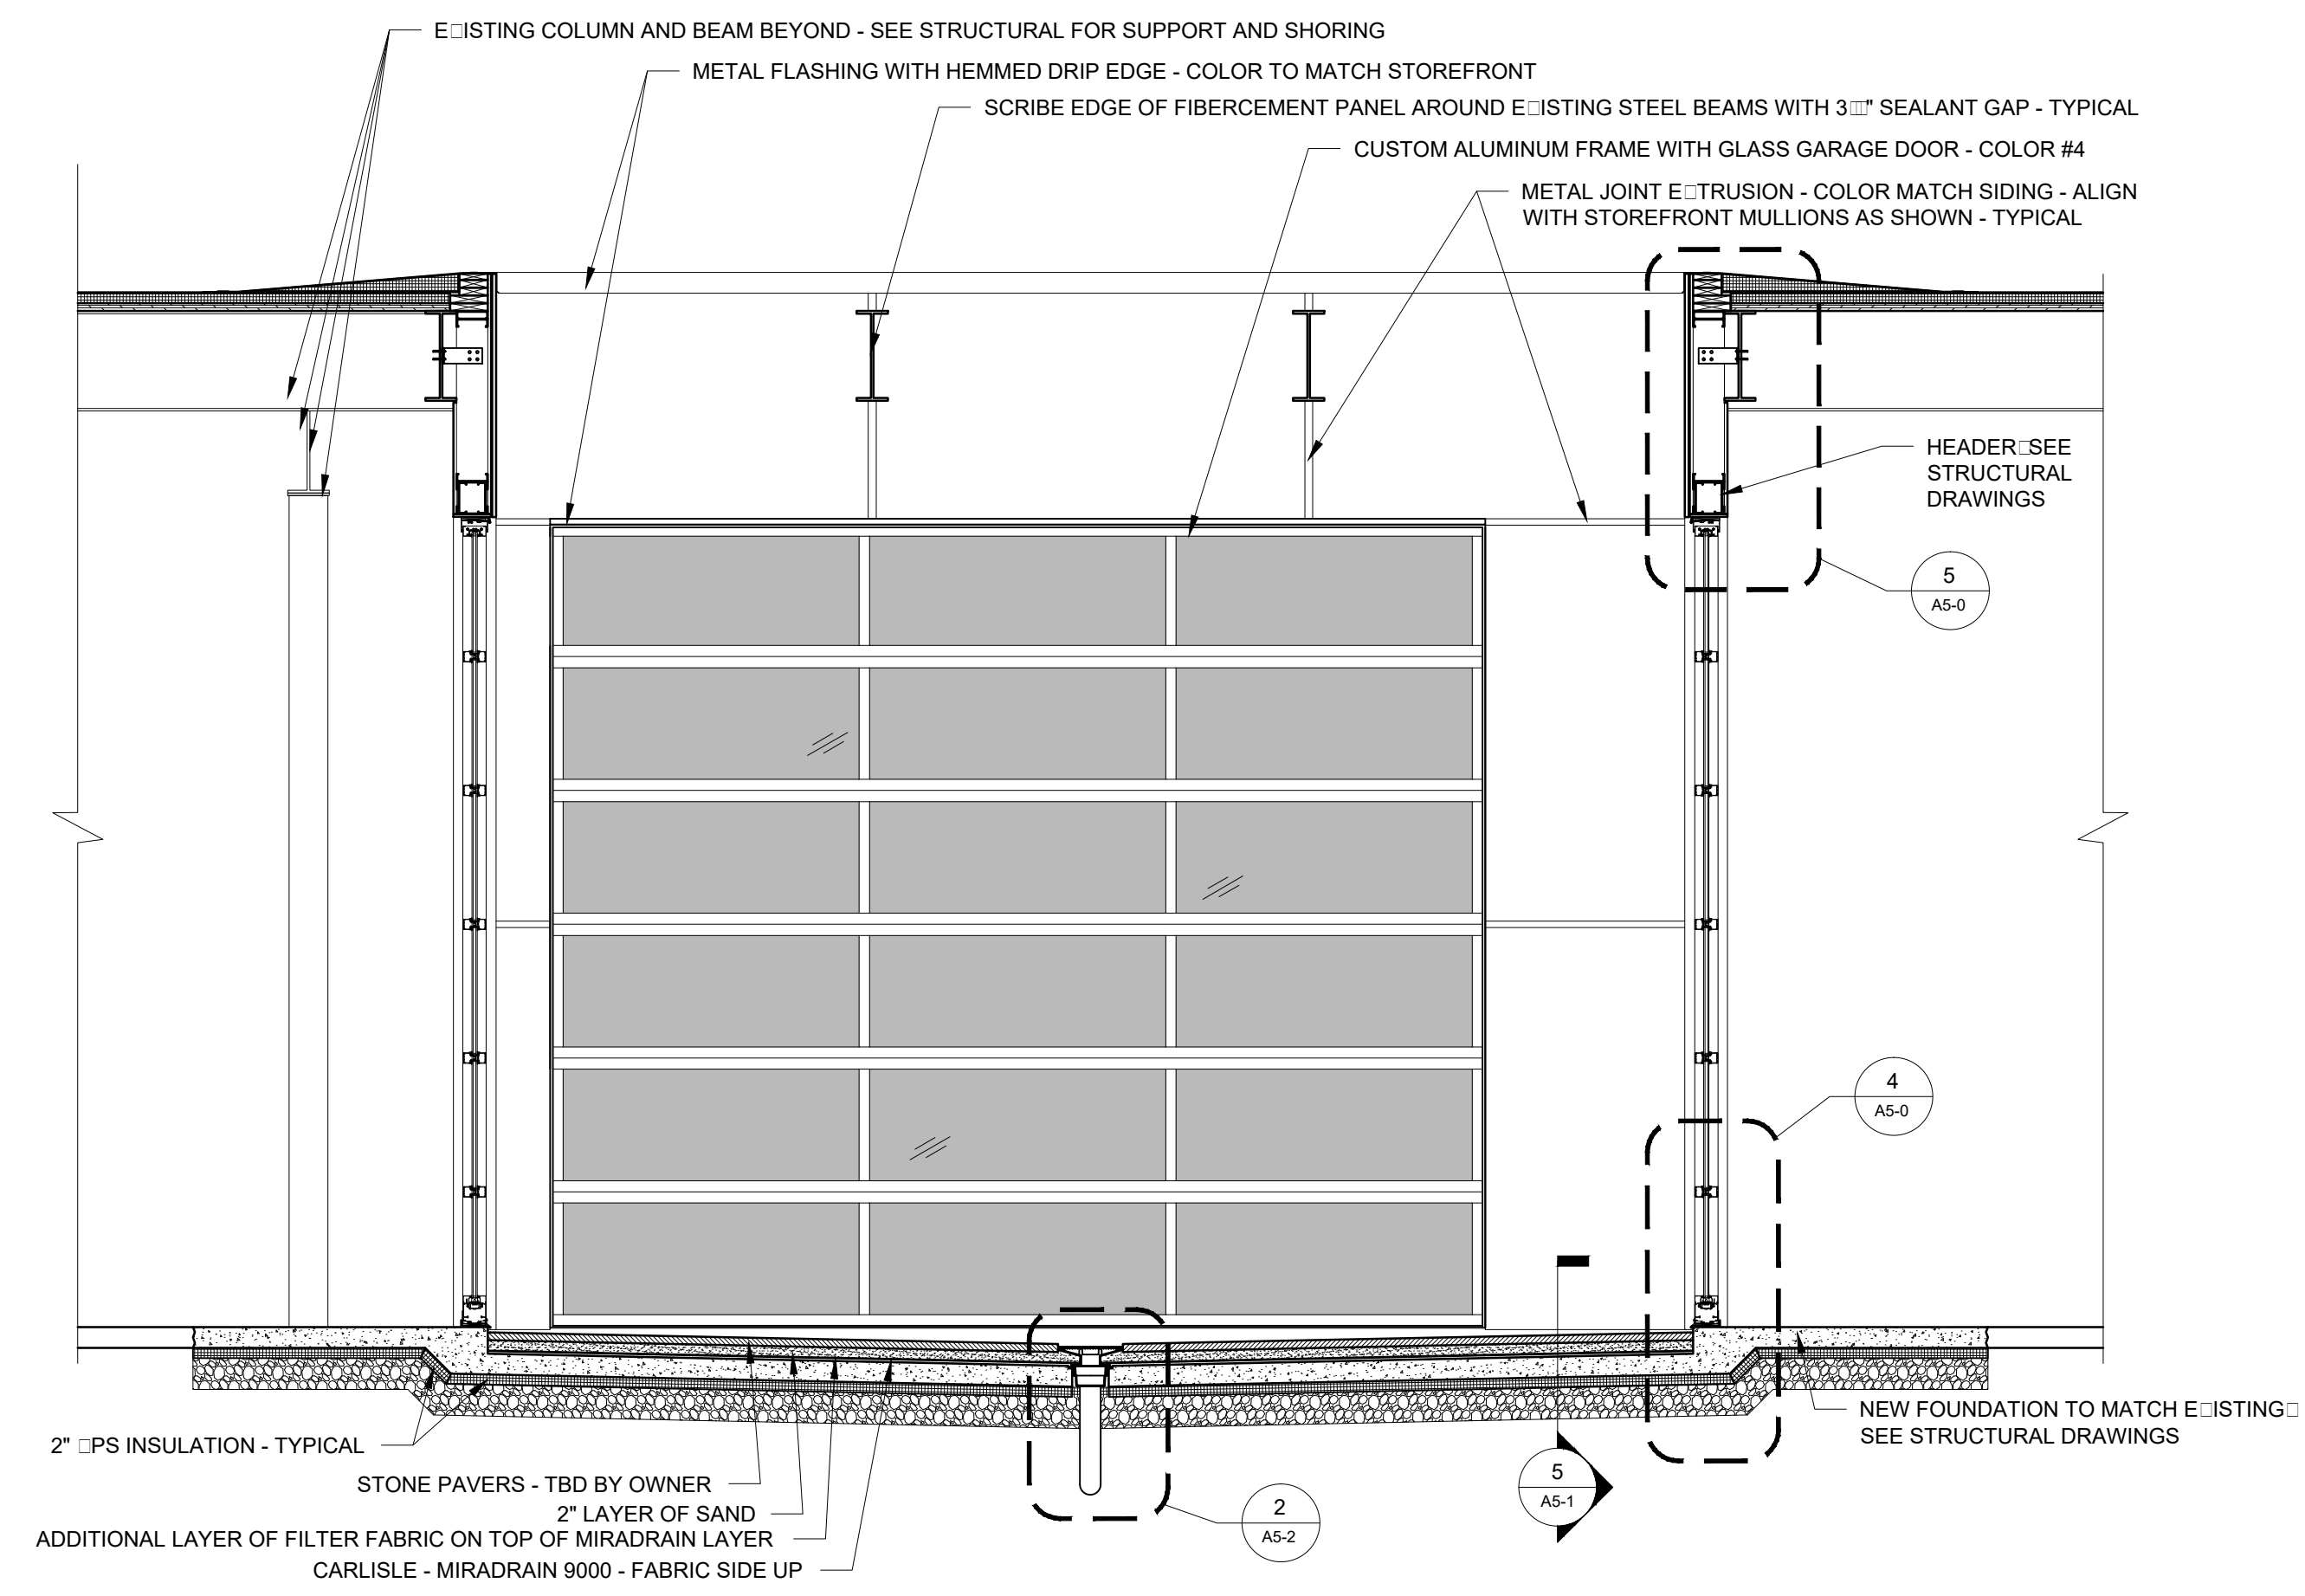

CONSULTANTS:
STRUCTURAL:
 Structural Integrity
 77 Oak Street
 Portland, ME 04101
 207-774-4614

REVISIONS:

DATE: AUGUST 31, 2016

PROJECT No. 1523.C

DRAWN BY: JPF

CHECKED BY: RJS

SCALE: AS NOTED

SHEET TITLE:
SECTION VIEW

A3-1

EXTERIOR COLOR FINISH SCHEDULE	
#1	TBD BY OWNER
#2	TBD BY OWNER
#3	TBD BY OWNER
#4	TBD BY OWNER

2 SECTION VIEW
 1/2" = 1'-0"

1 SECTION VIEW
 1/2" = 1'-0"