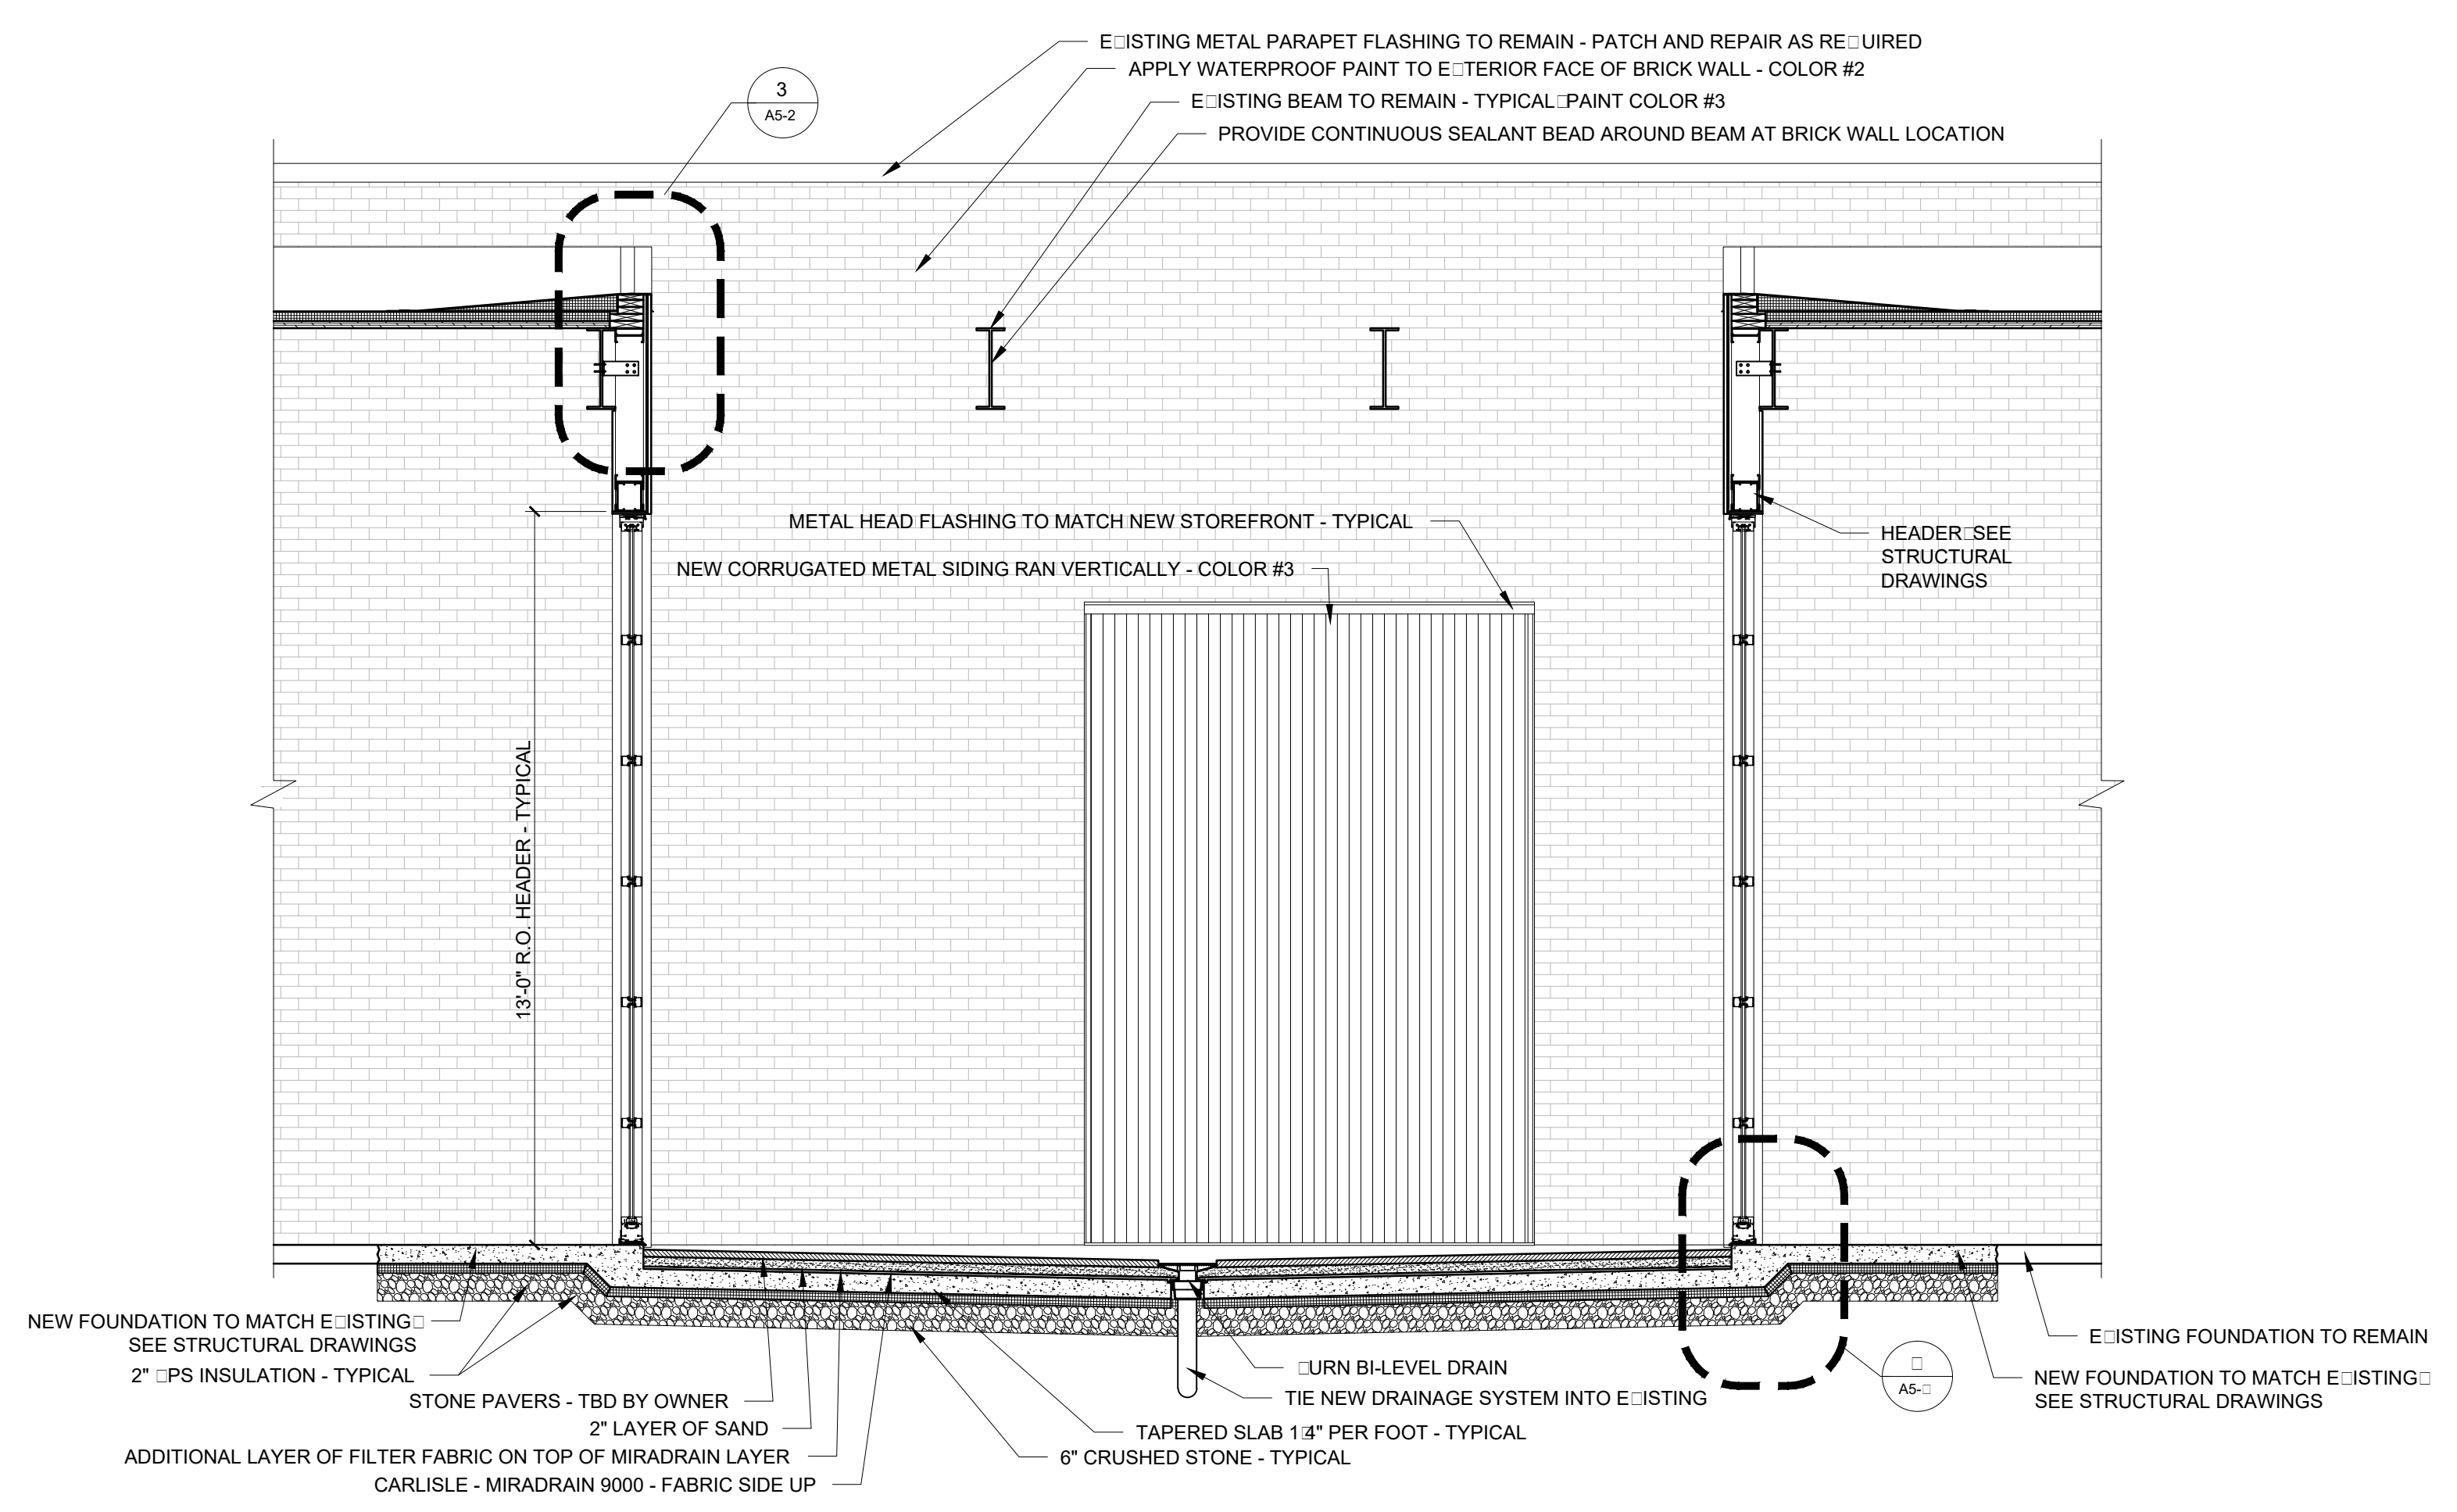

CONSULTANTS:
STRUCTURAL:
 Structural Integrity
 77 Oak Street
 Portland, ME 04101
 207-774-4614

REVISIONS:

DATE: AUGUST 31, 2016

PROJECT No. 1523.C

DRAWN BY: JPF

CHECKED BY: RJS

SCALE: AS NOTED

SHEET TITLE:
SECTION VIEW

A3-1

EXTERIOR COLOR FINISH SCHEDULE	
#1	TBD BY OWNER
#2	TBD BY OWNER
#3	TBD BY OWNER
#4	TBD BY OWNER

2 SECTION VIEW
 1/2" = 1'-0"

1 SECTION VIEW
 1/2" = 1'-0"