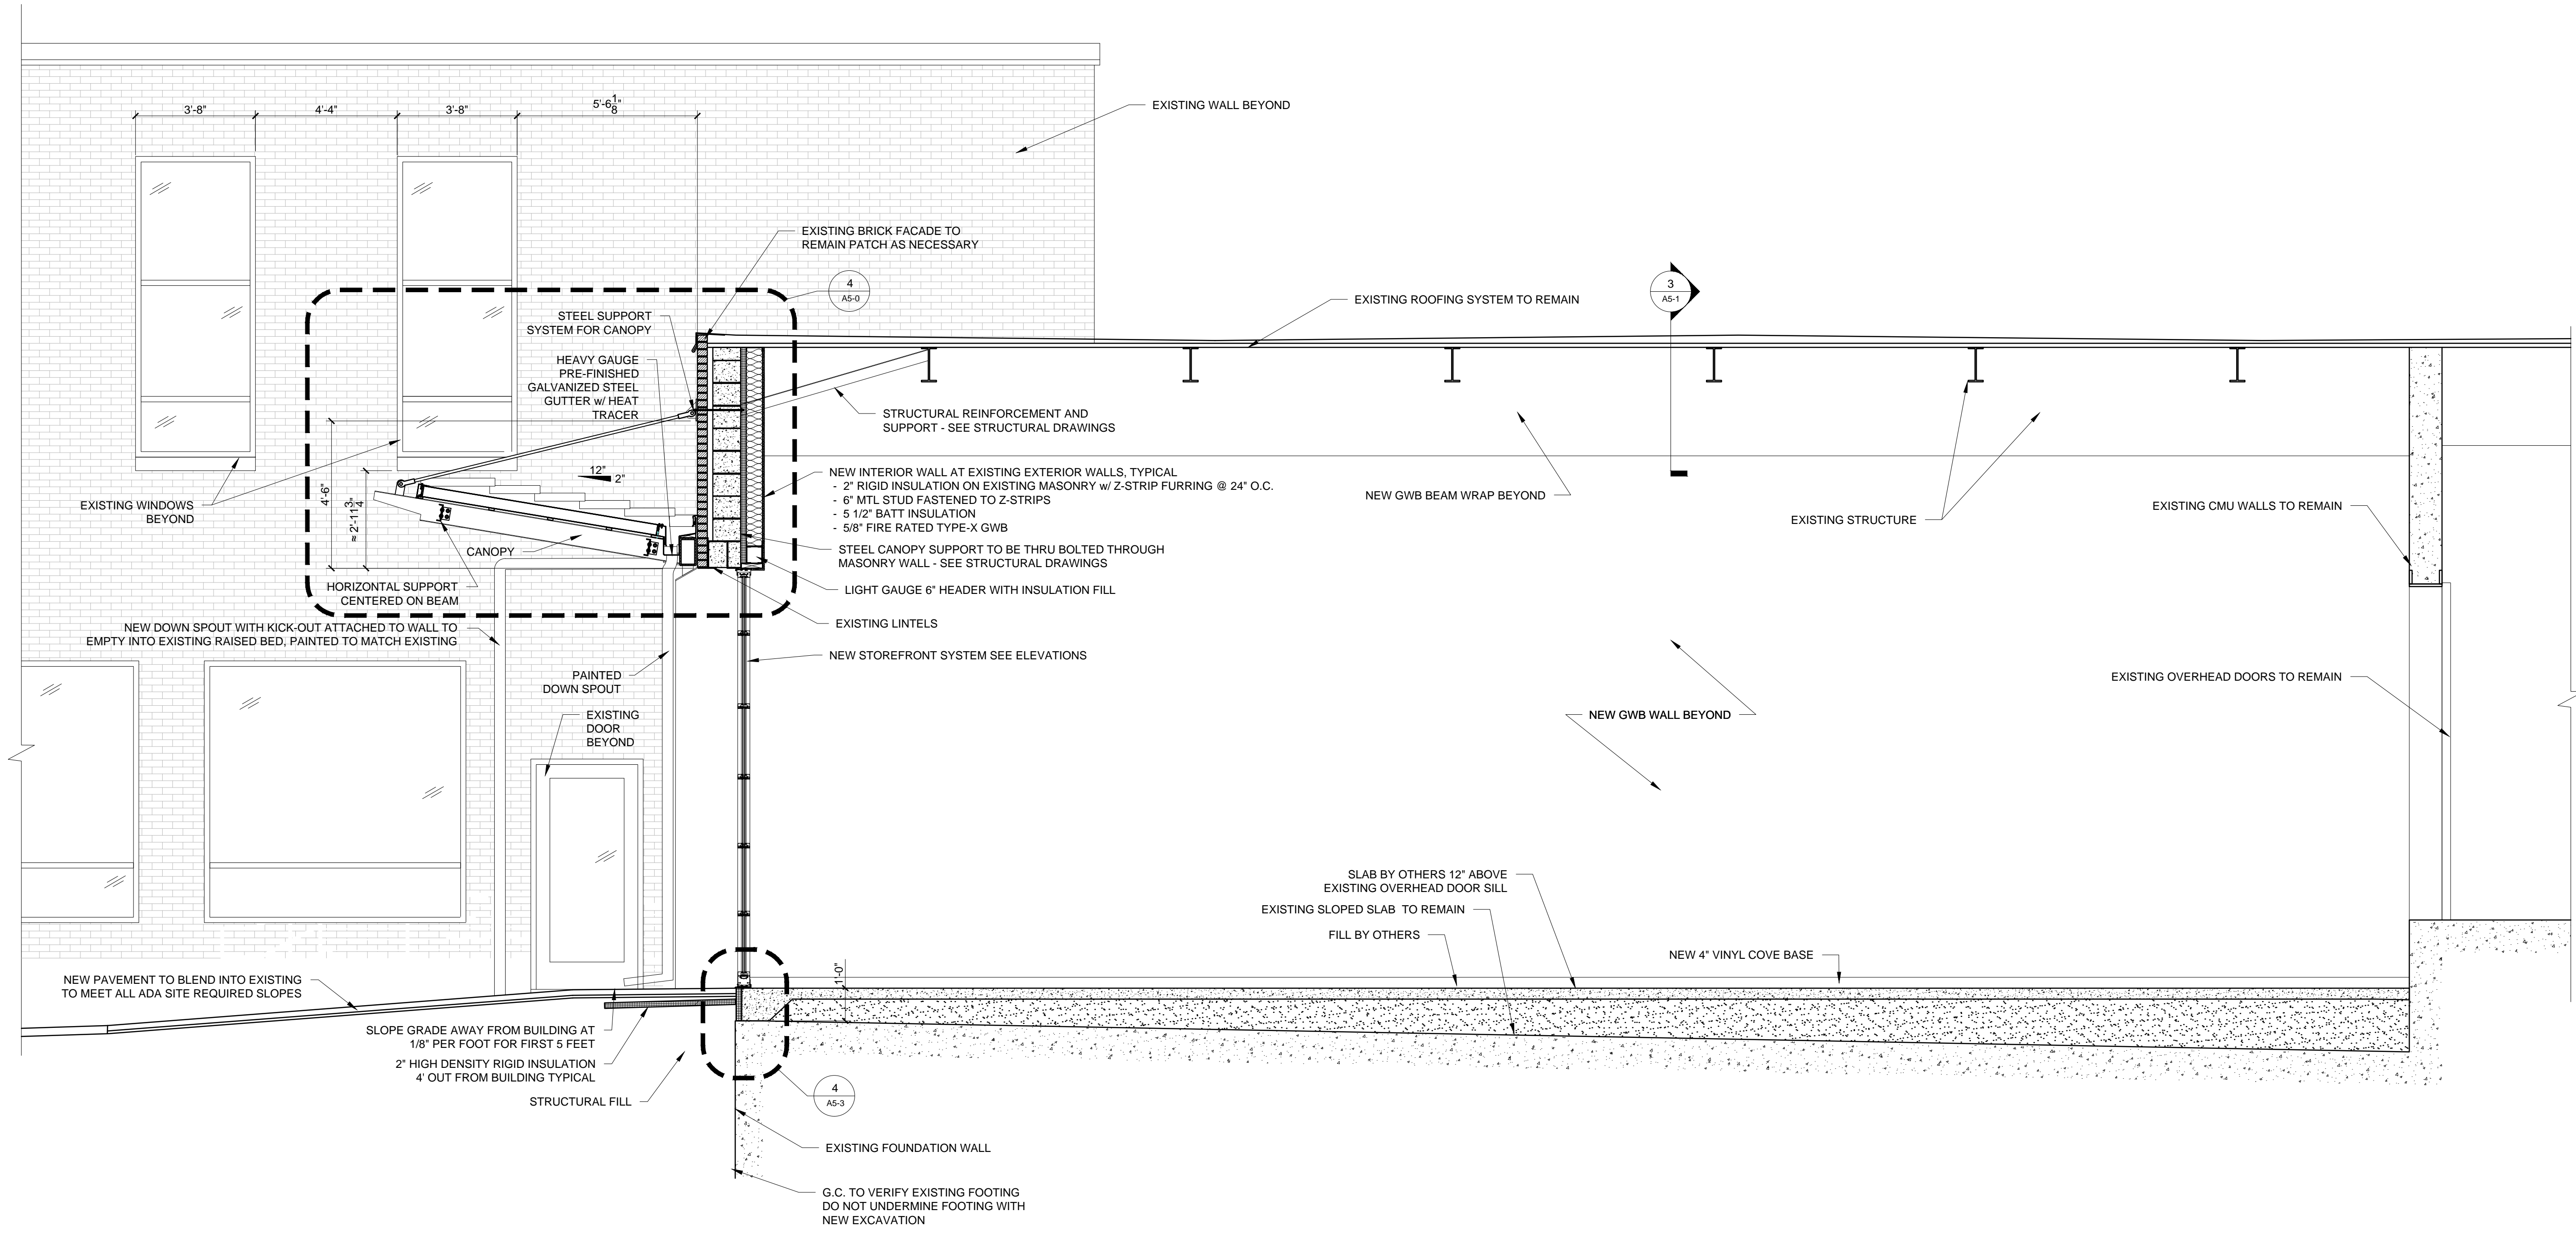

© 2015 RYAN SENATORE ARCHITECTURE

**NISSEN BUILDING
RENOVATIONS
PORTLAND, MAINE**

REVISIONS:

DATE: NOVEMBER 9, 2015

PROJECT No. 1523

DRAWN BY: JPF

CHECKED BY: RJS

SCALE: AS NOTED

SHEET TITLE:
SECTION VIEW

A3-0

1 SECTION VIEW
3/8" = 1'-0"