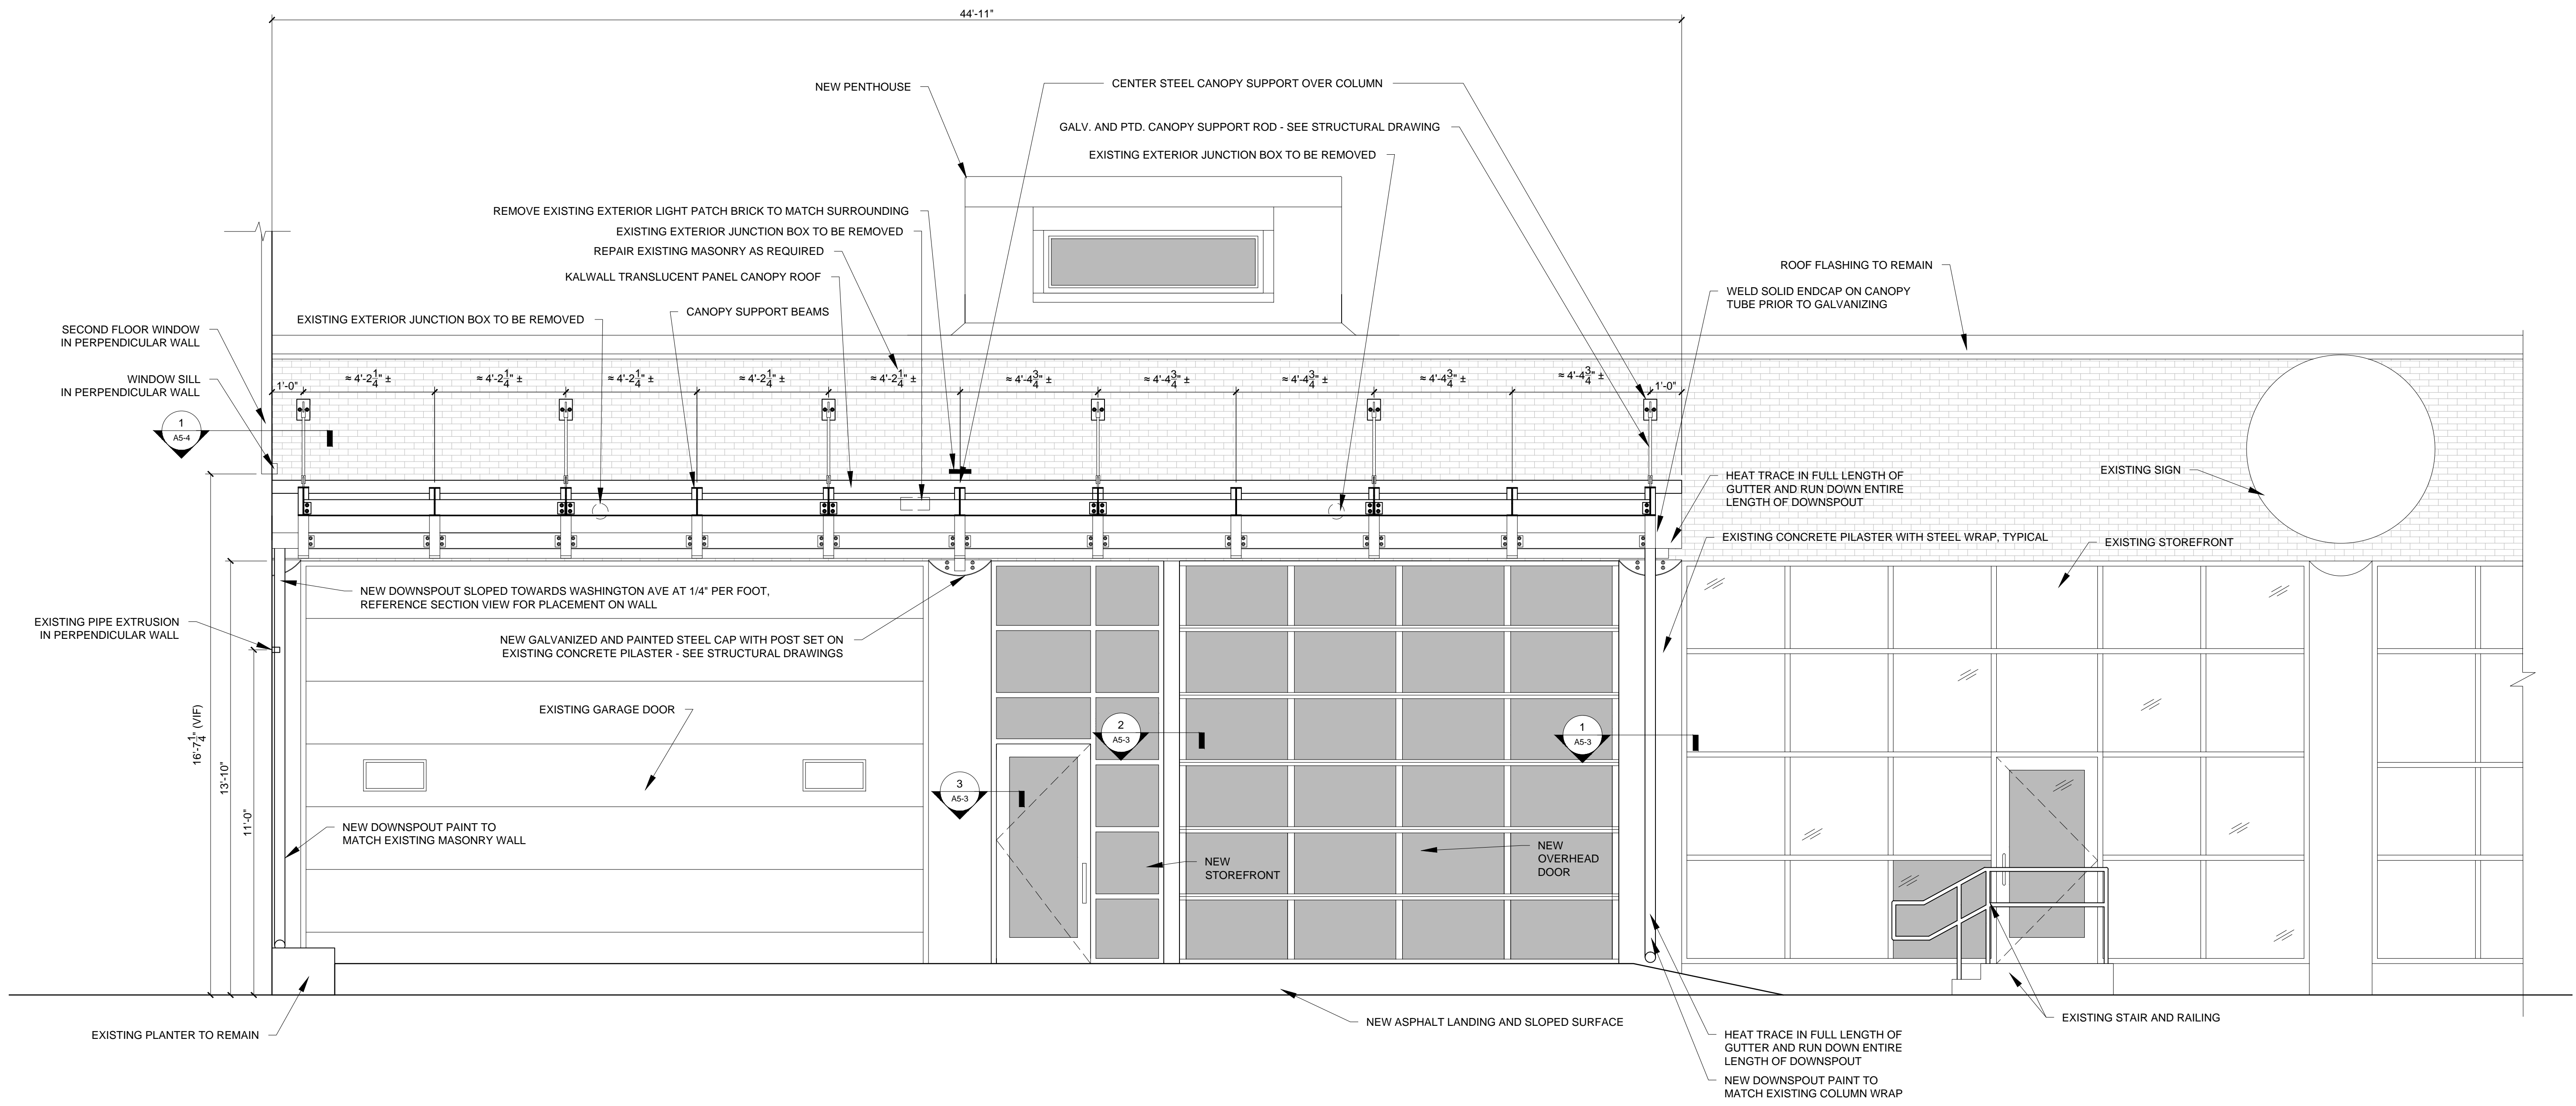

© 2015 RYAN SENATORE ARCHITECTURE

NISSEN BUILDING
RENOVATIONS
PORTLAND, MAINE

REVISIONS:

DATE: NOVEMBER 9, 2015

PROJECT No. 1523

DRAWN BY: JPF

CHECKED BY: RJS

SCALE: AS NOTED

SHEET TITLE:
ELEVATION

A2-0

1 SECTION VIEW
3/8" = 1'-0"