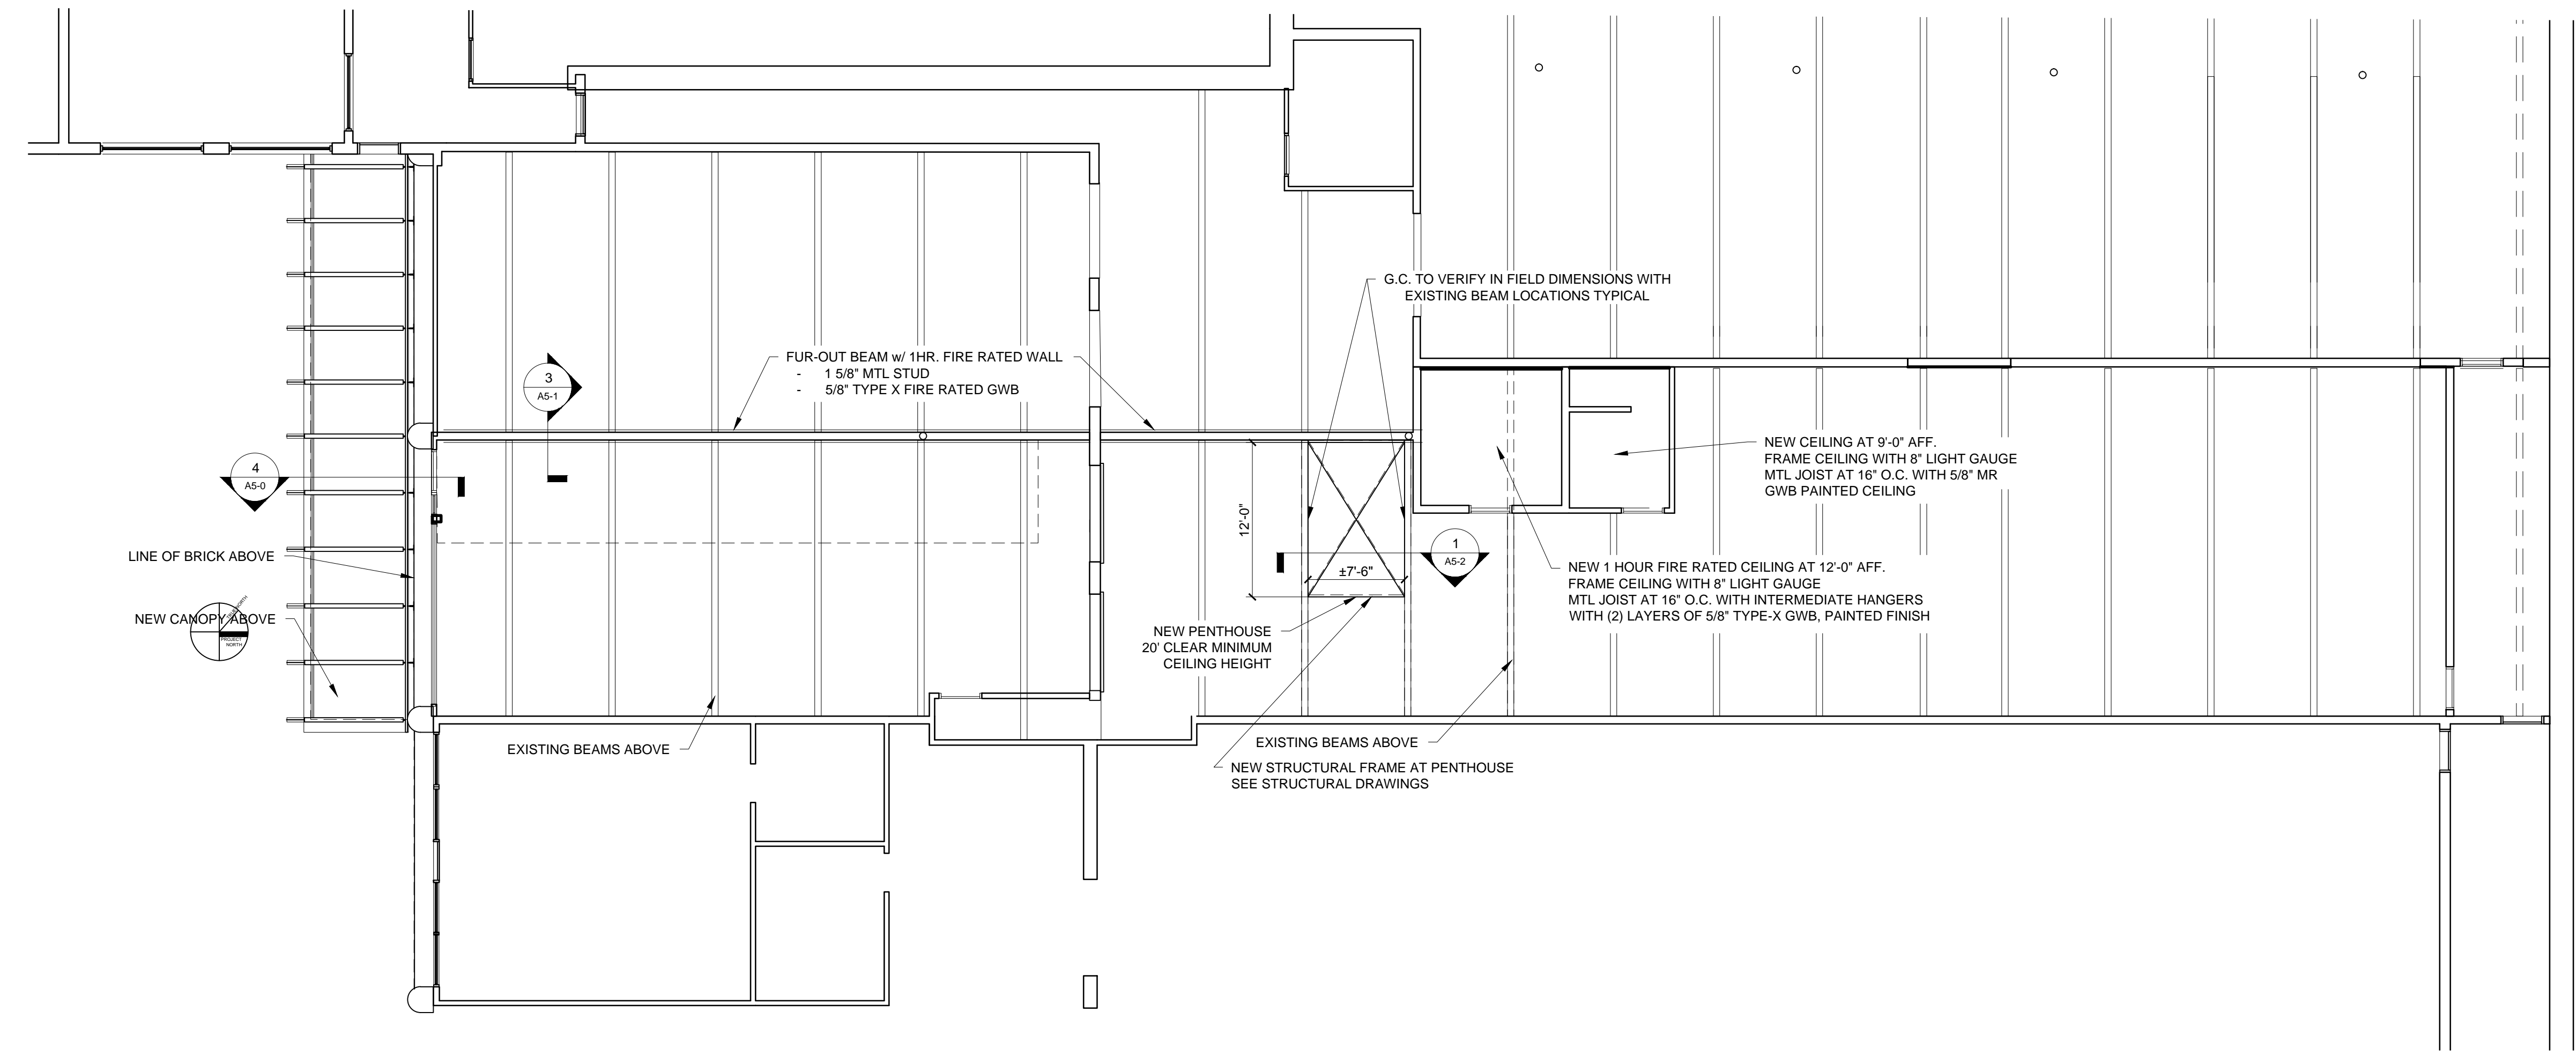

REGISTERED ARCHITECT
 RYAN J. SENATORE
 No. 3322
 STATE OF MAINE

© 2015 RYAN SENATORE ARCHITECTURE

1 REFLECTED CEILING PLAN
 1/8" = 1'-0"

NISSEN BUILDING
 RENOVATIONS
 PORTLAND, MAINE

RSA

RYAN SENATORE
 ARCHITECTURE
 565 CONGRESS STREET
 PORTLAND, MAINE
 207-650-6414
 senatorearchitecture.com

CONSULTANTS:
 STRUCTURAL:
 Structural Integrity
 77 Oak Street
 Portland, ME 04101
 207-774-4614

REVISIONS:

DATE: NOVEMBER 9, 2015
 PROJECT No. 1523
 DRAWN BY: JPF
 CHECKED BY: RJS
 SCALE: AS NOTED

SHEET TITLE:
 REFLECTED
 CEILING PLAN