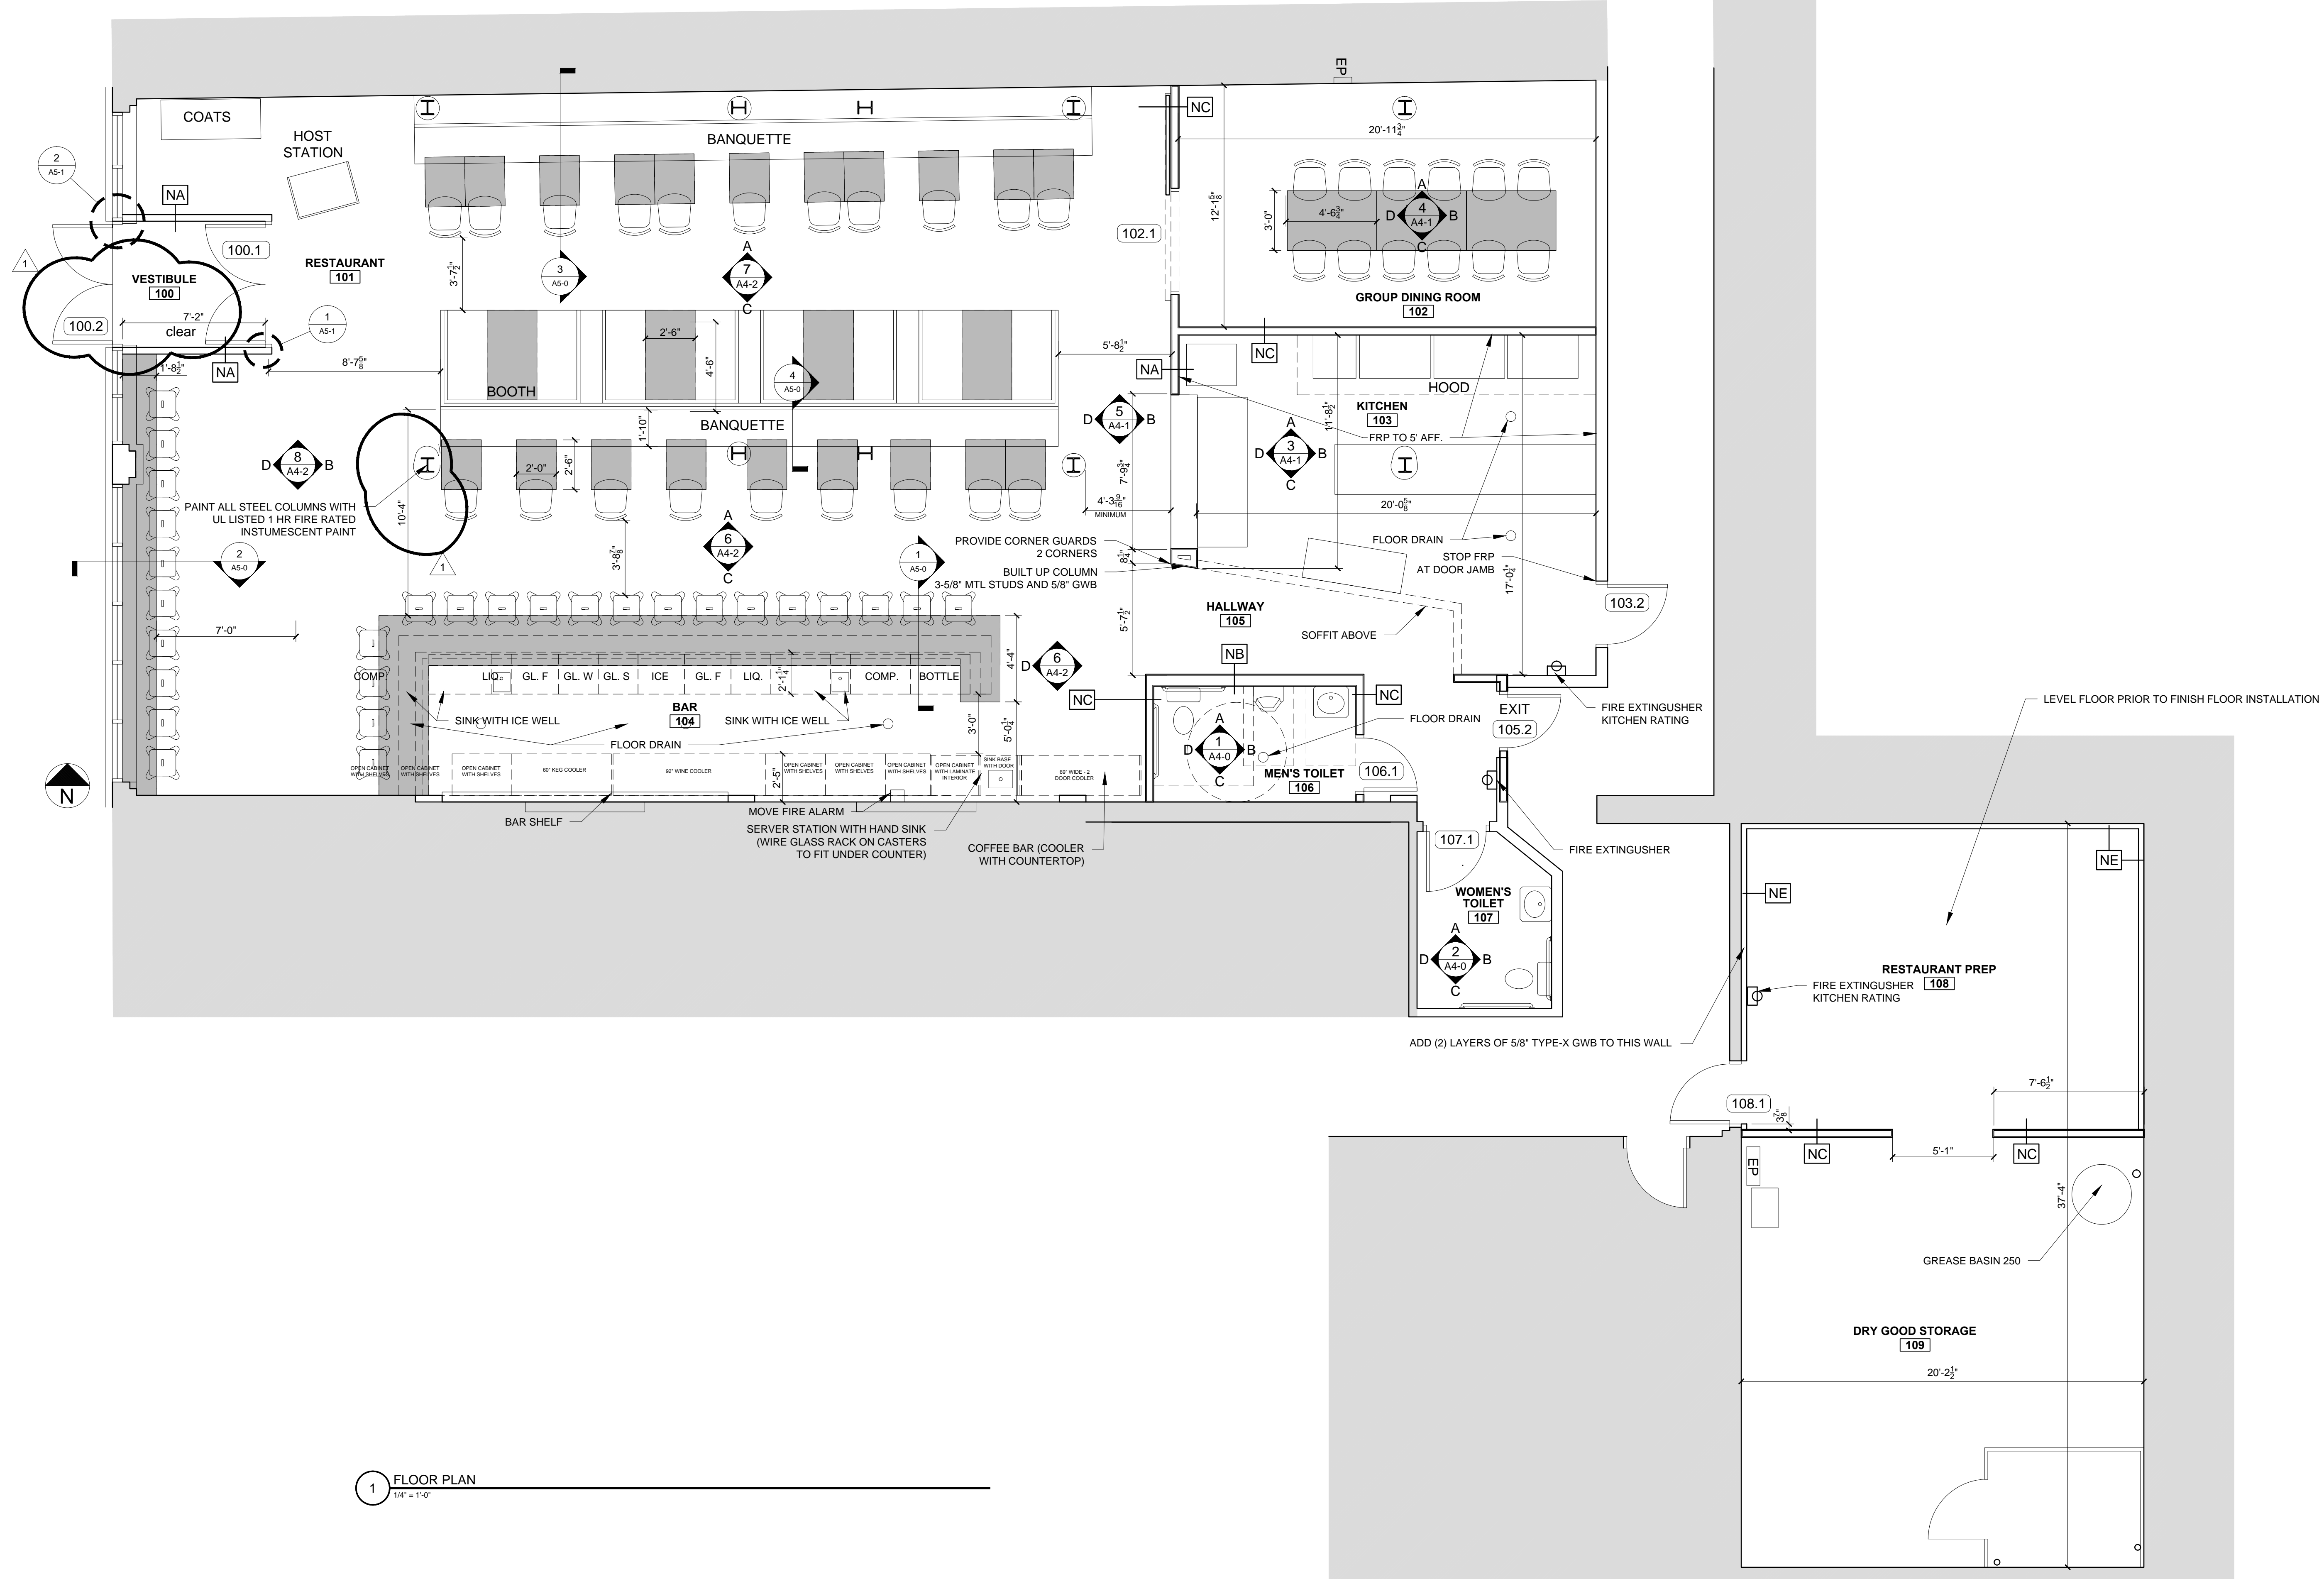

© 2015 RYAN SENATORE ARCHITECTURE

RESTAURANT FIT-UP

75 WASHINGTON AVENUE
PORTLAND, MAINE

CONSULTANTS:

REVISIONS:

1 REVISION #1 - 04/02/15

DATE: MARCH 13, 2015

PROJECT No. 1437

DRAWN BY:

CHECKED BY: RJS

SCALE: AS NOTED

SHEET TITLE:
FLOOR PLAN

A1-1

1 FLOOR PLAN
1/8" = 1'-0"