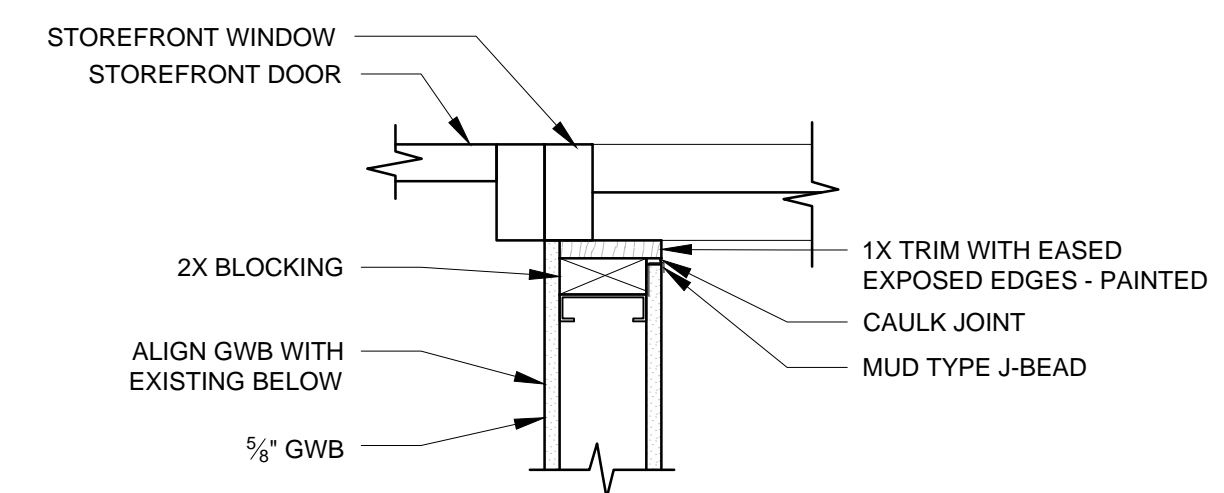

2 PLAN DETAIL OF VESTIBULE WALL AT EXISTING STOREFRONT
1-1/2" = 1'-0"