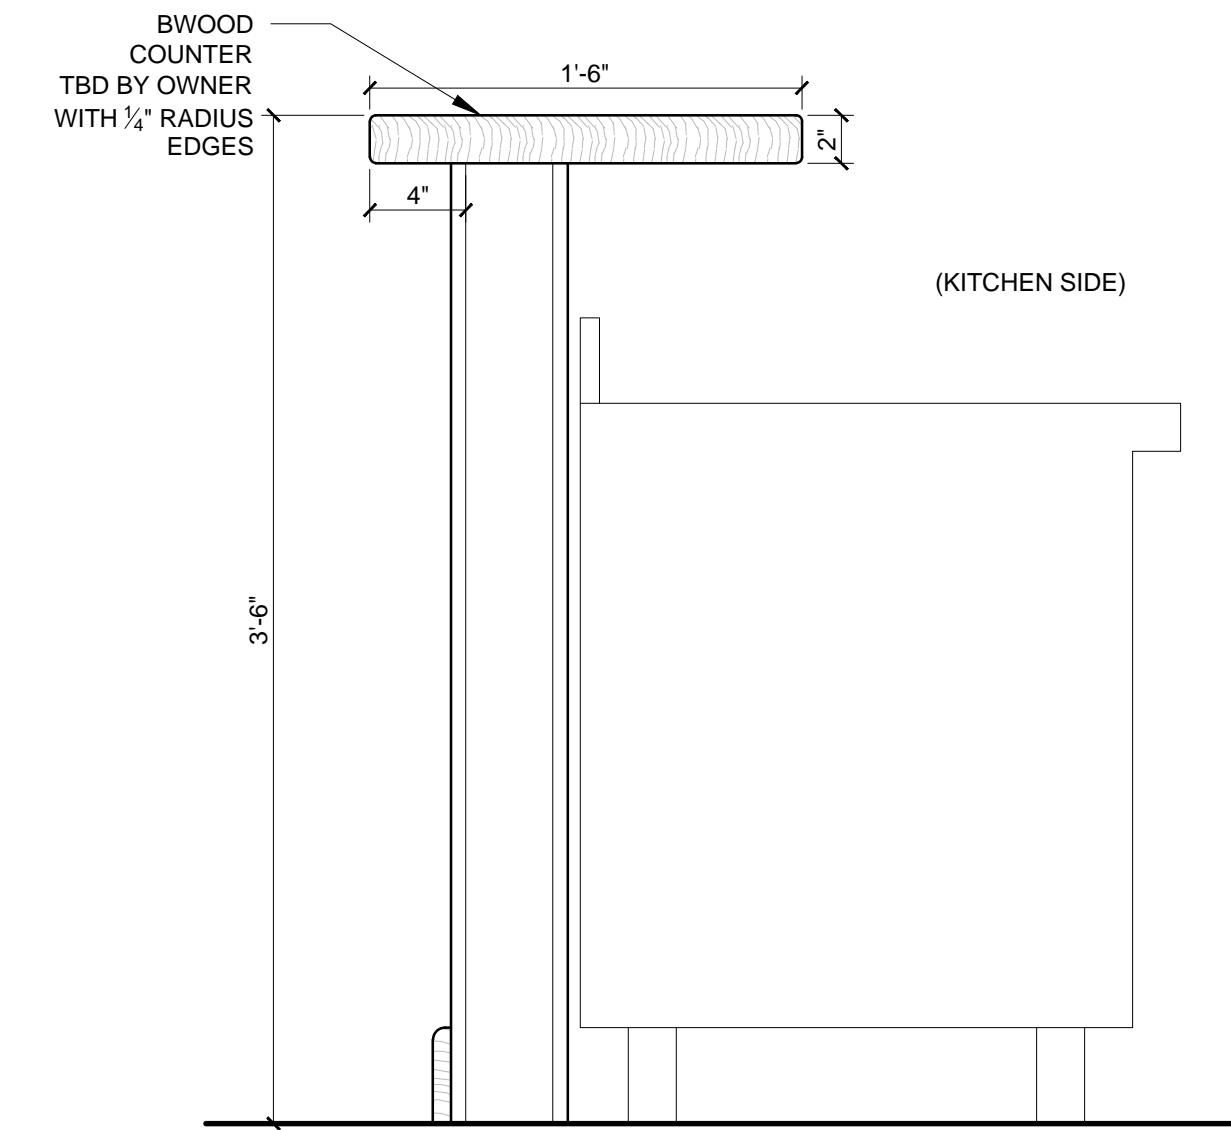

© 2014 RYAN SENATORE ARCHITECTURE

RESTAURANT FIT-UP
75 WASHINGTON AVENUE
PORTLAND, MAINE

CONSULTANTS:

REVISIONS:

DATE: OCTOBER 17, 2014

PROJECT No.

DRAWN BY:

CHECKED BY: RJS

SCALE: AS NOTED

SHEET TITLE:
DETAILS

1 SECTION DETAIL OF SERVING COUNTER
1-1/2" = 1'-0"