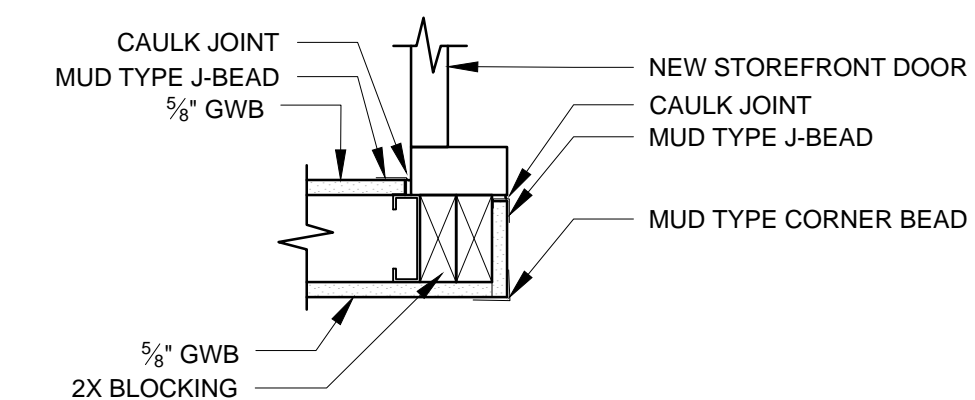

3 PLAN DETAIL OF VESTIBULE AT NEW STOREFRONT DOOR
1-1/2" = 1'-0"