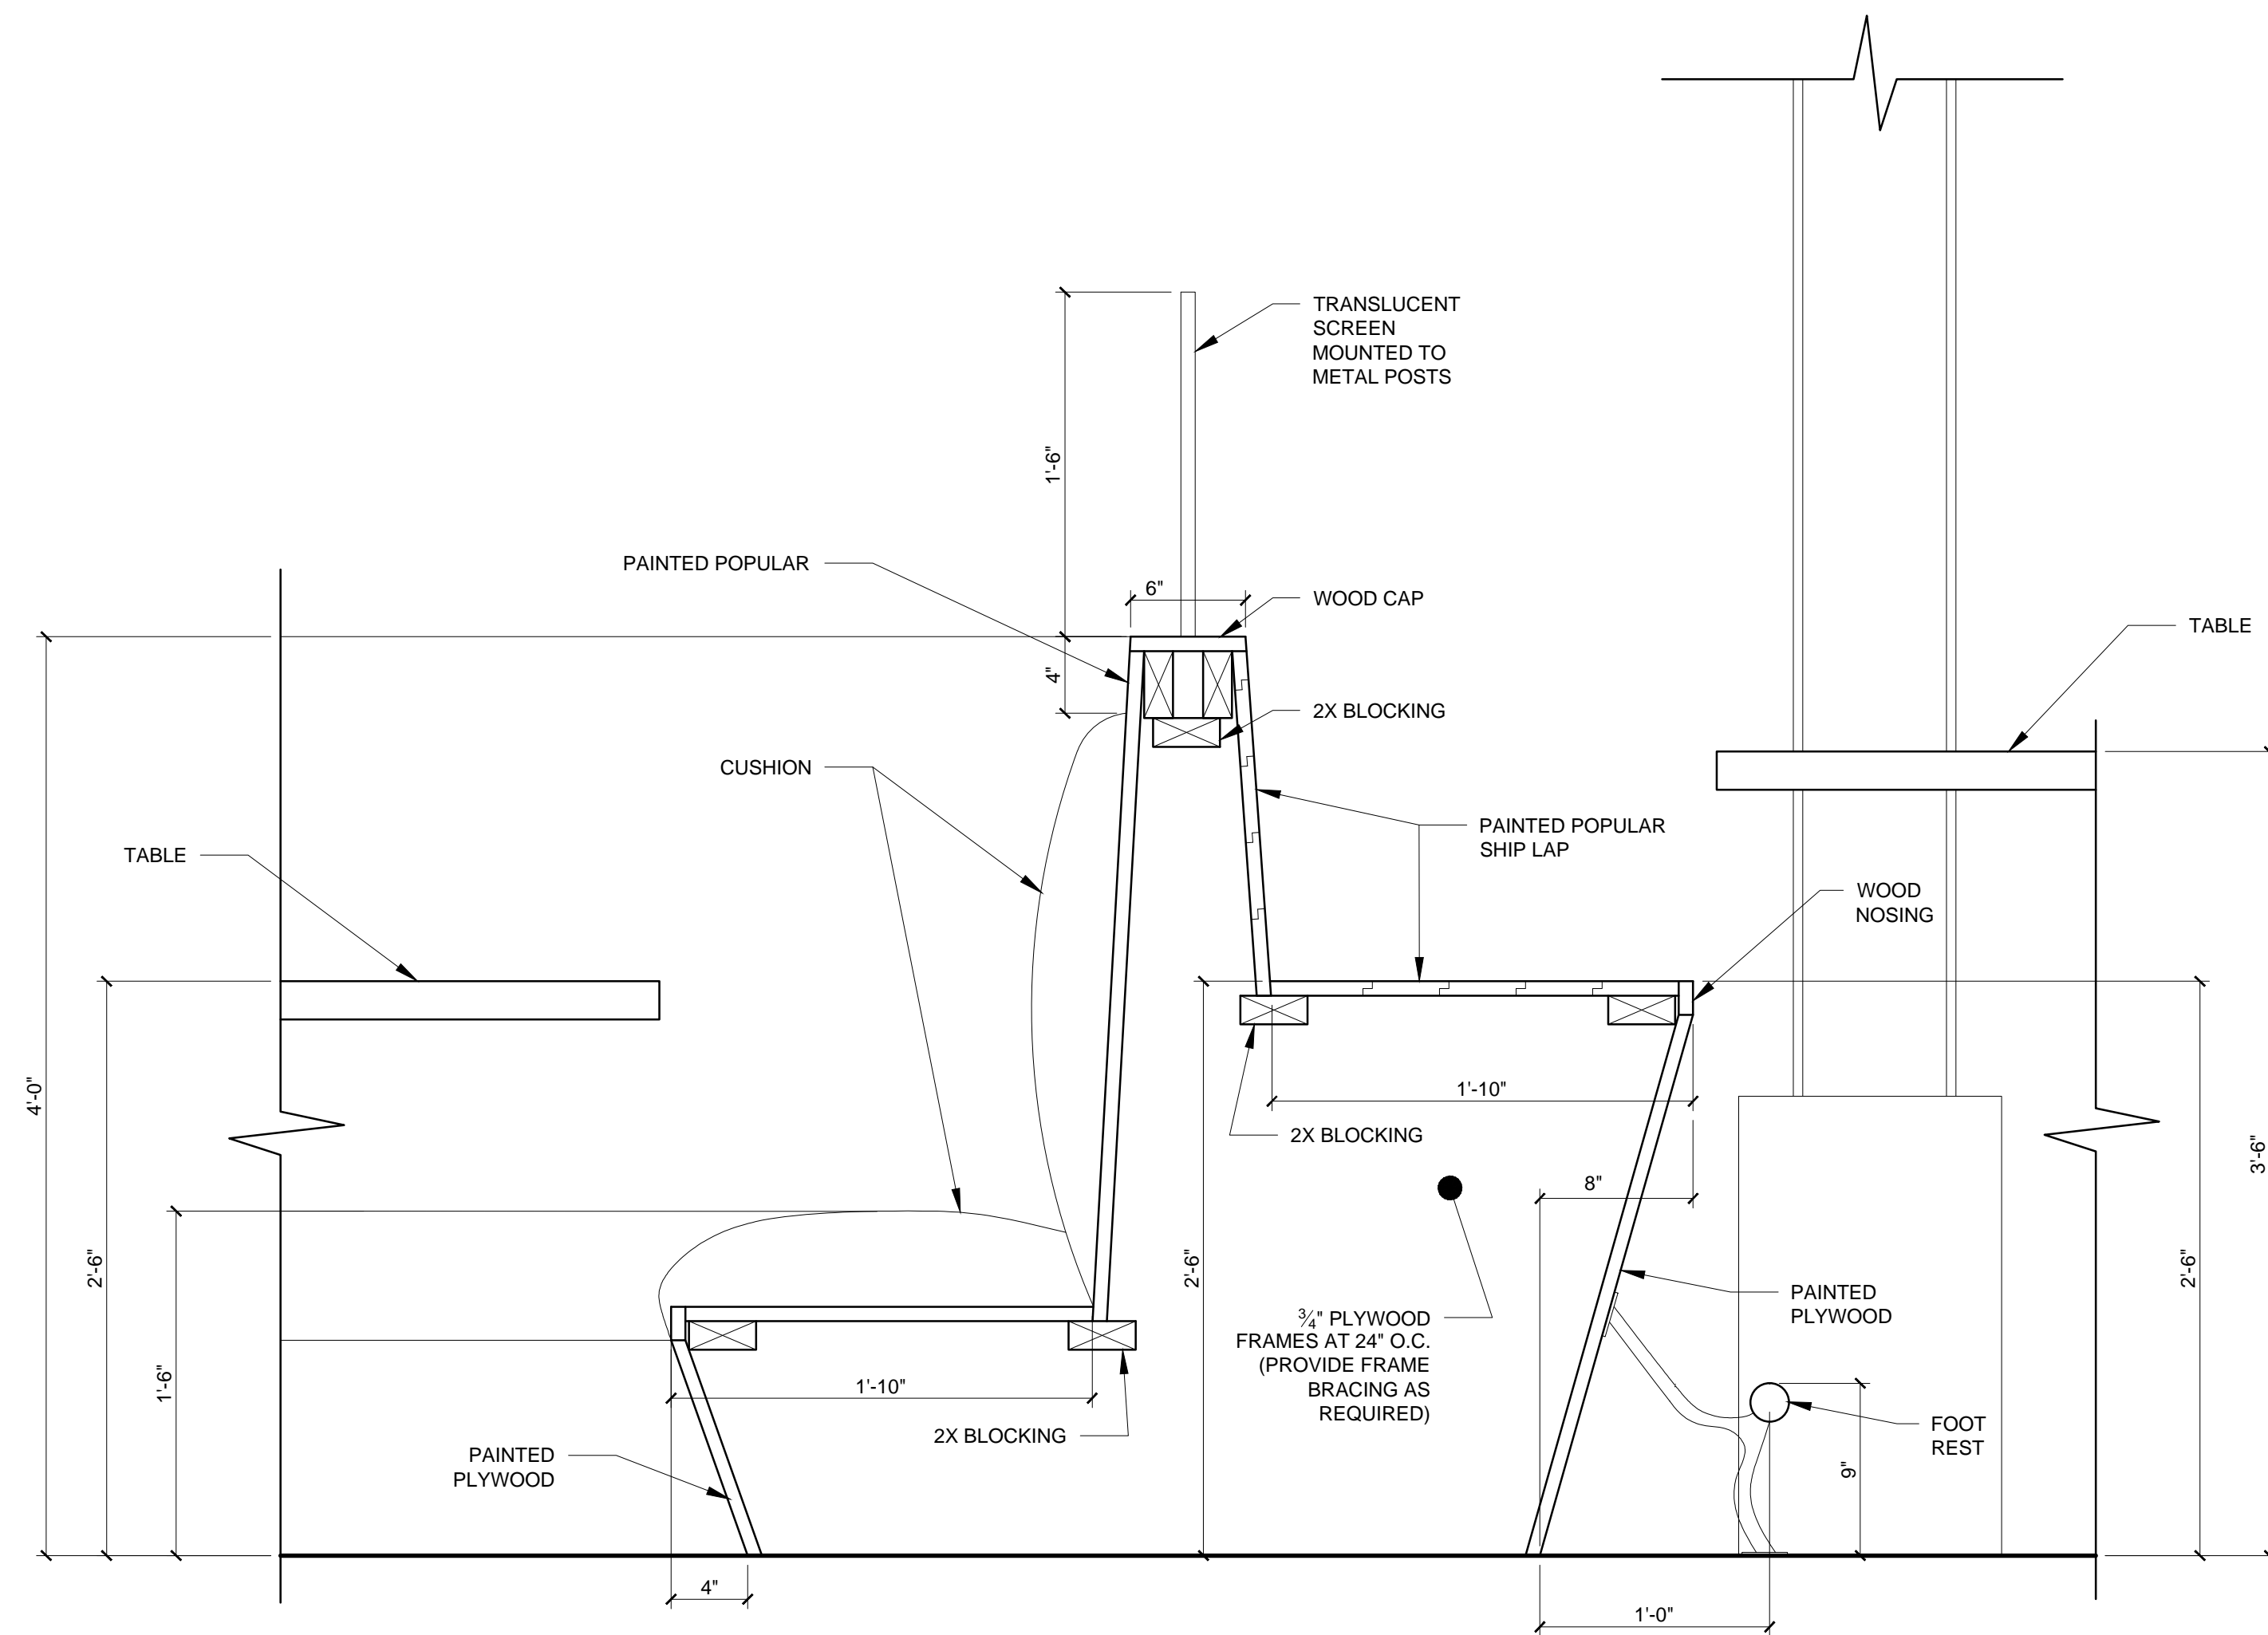

4 SECTION DETAIL OF BANQUET
1-1/2" = 1'-0"