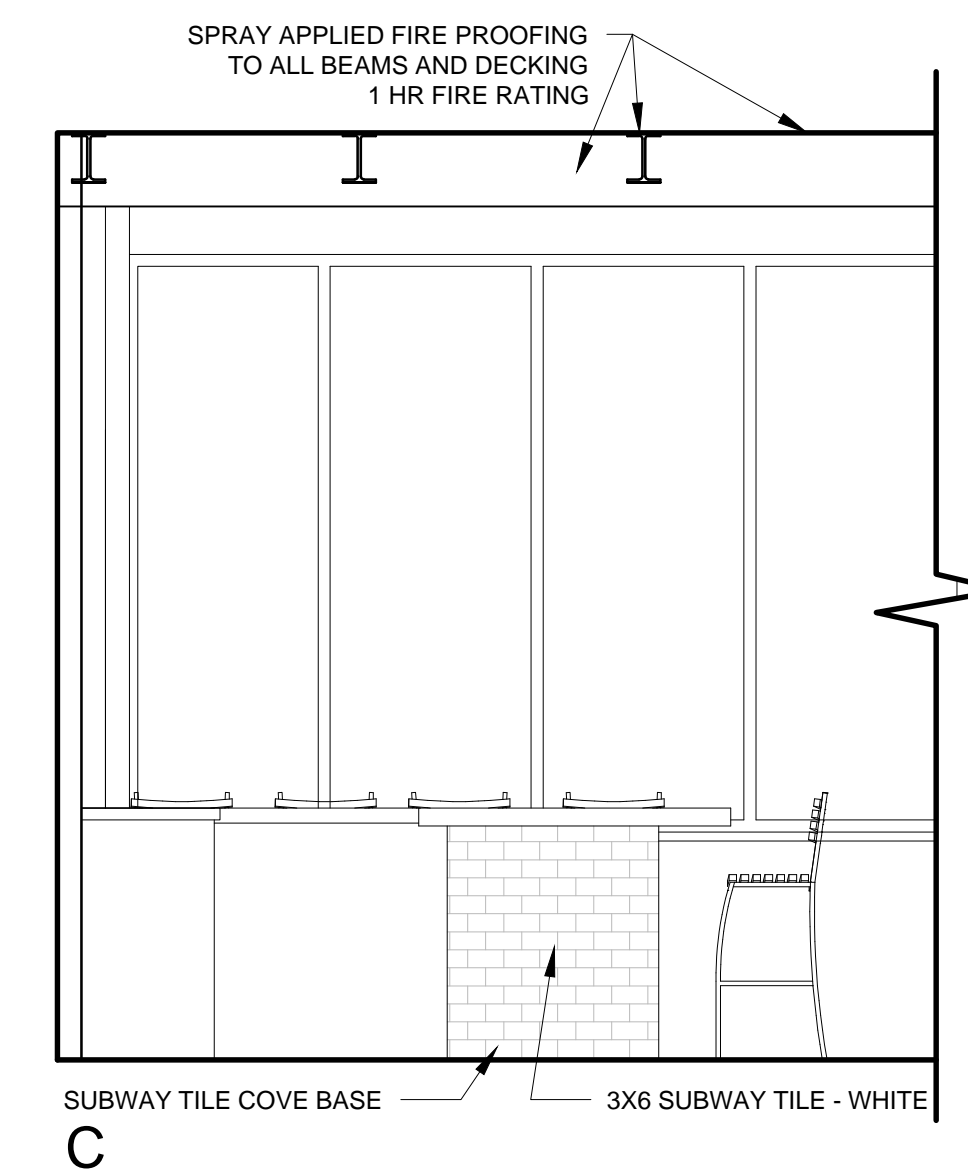

C

6D SIDE OF BAR
3/8" = 1'-0"