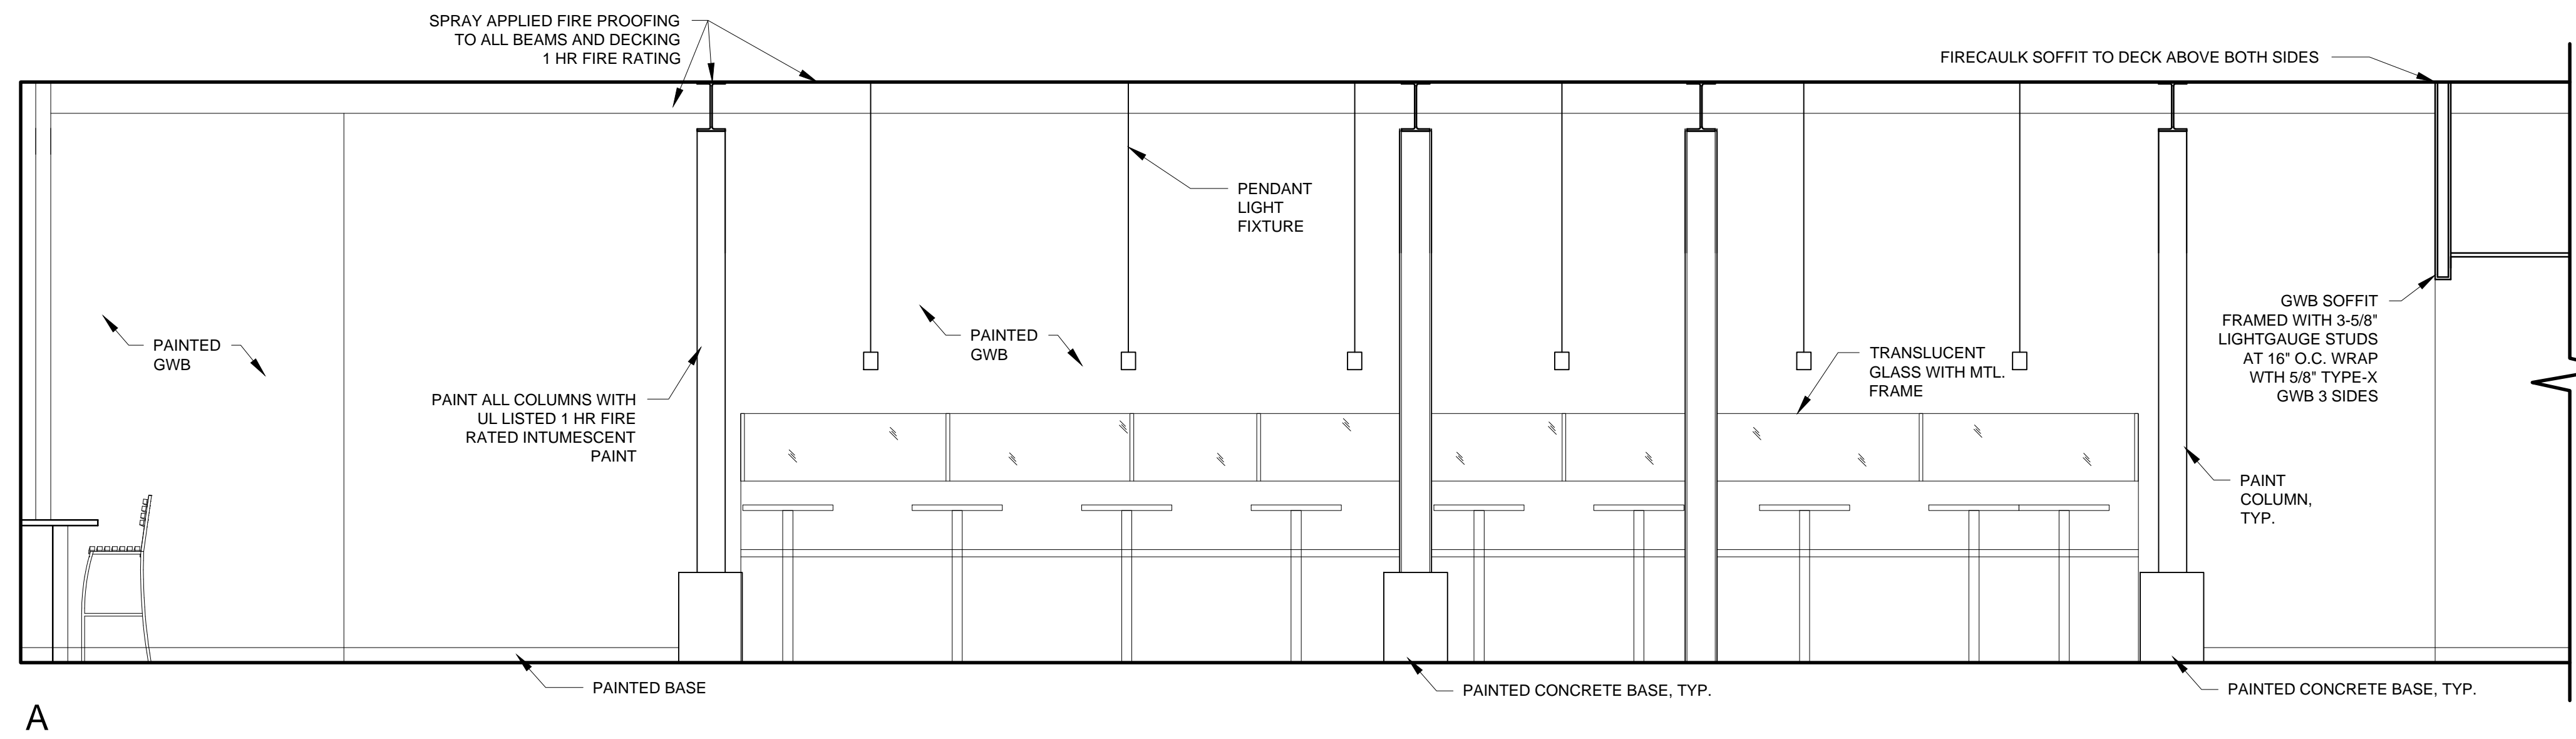

© 2014 RYAN SENATORE ARCHITECTURE

RESTAURANT FIT-UP
75 WASHINGTON AVENUE
PORTLAND, MAINE

CONSULTANTS:

REVISIONS:

DATE: OCTOBER 17, 2014

PROJECT No.

DRAWN BY:

CHECKED BY: RJS

SCALE: AS NOTED

SHEET TITLE:

INTERIOR ELEVATIONS

A4-2

A

6A RESTURANT ELEVATIONS
3/8" = 1'-0"