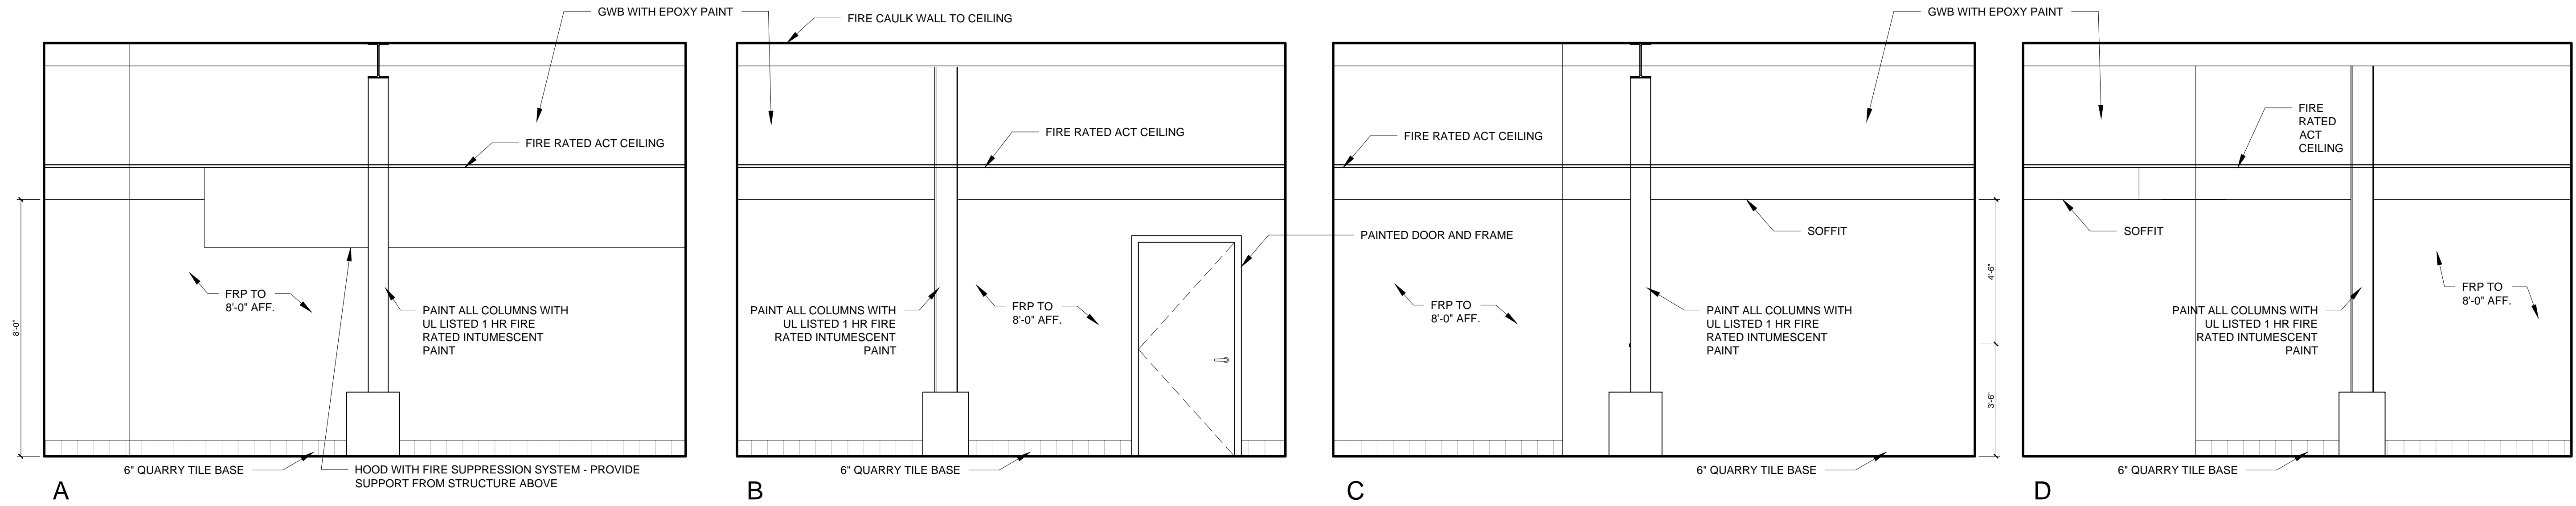

© 2014 RYAN SENATORE ARCHITECTURE

RESTAURANT FIT-UP
75 WASHINGTON AVENUE
PORTLAND, MAINE

CONSULTANTS:

REVISIONS:

DATE: OCTOBER 17, 2014

PROJECT No.

DRAWN BY:

CHECKED BY: RJS

SCALE: AS NOTED

SHEET TITLE:
INTERIOR
ELEVATIONS

A4-1

1 AS-0