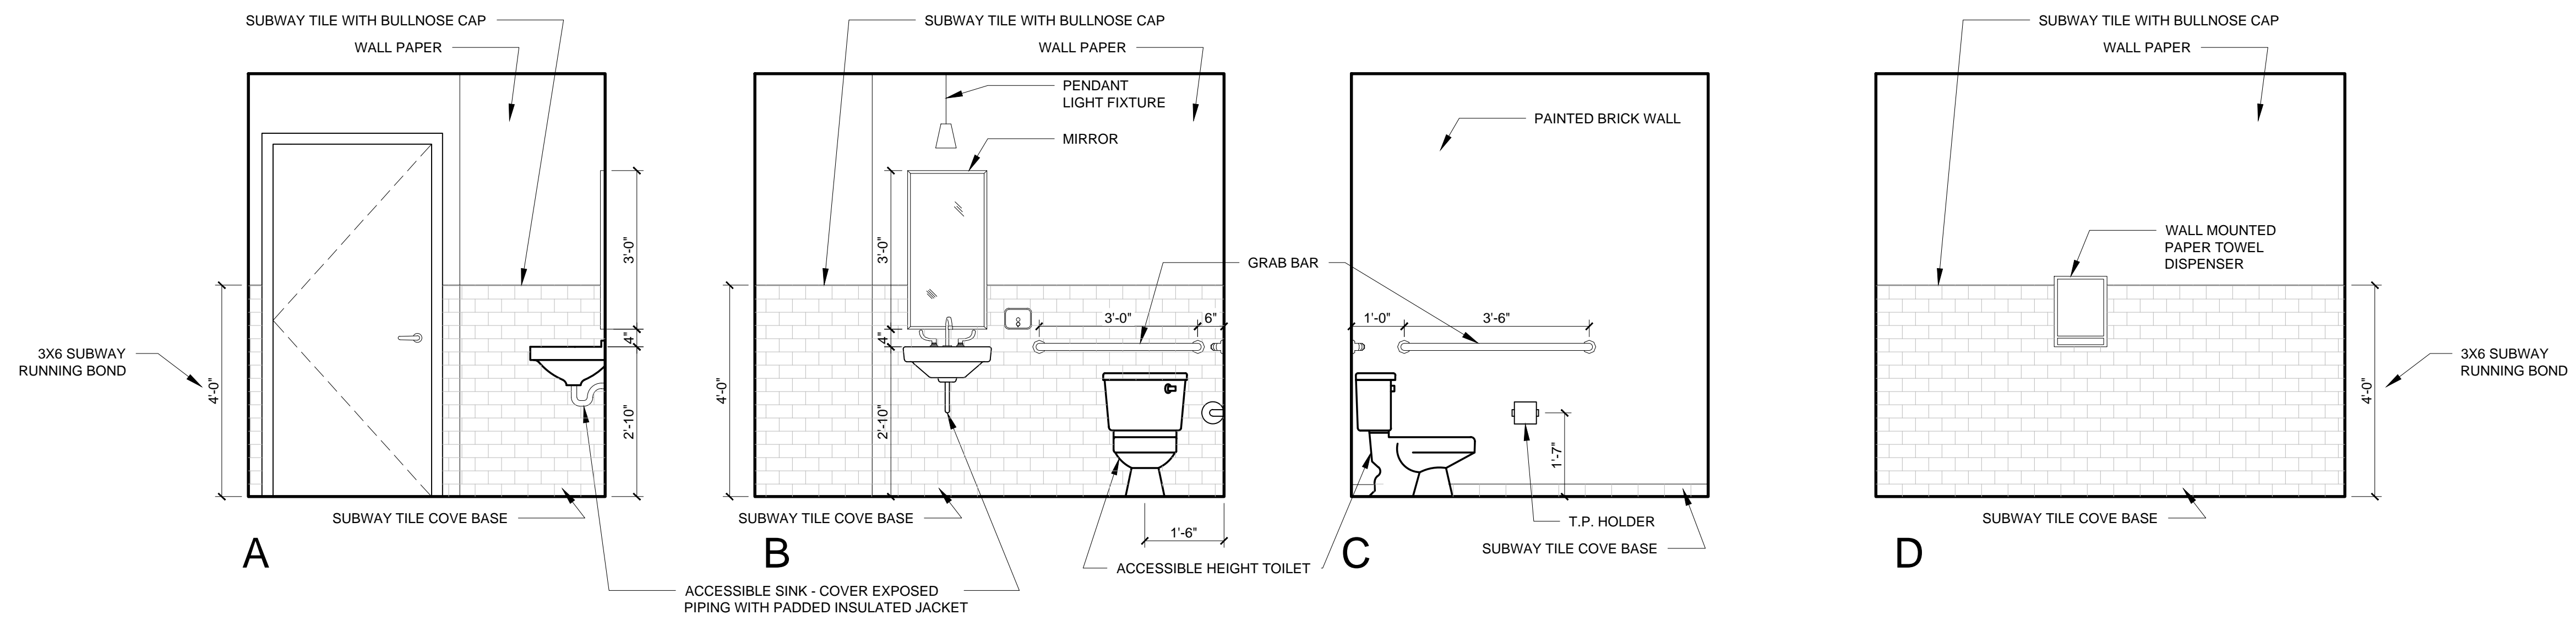

2 WOMEN'S TOILET
1/2" = 1'-0"