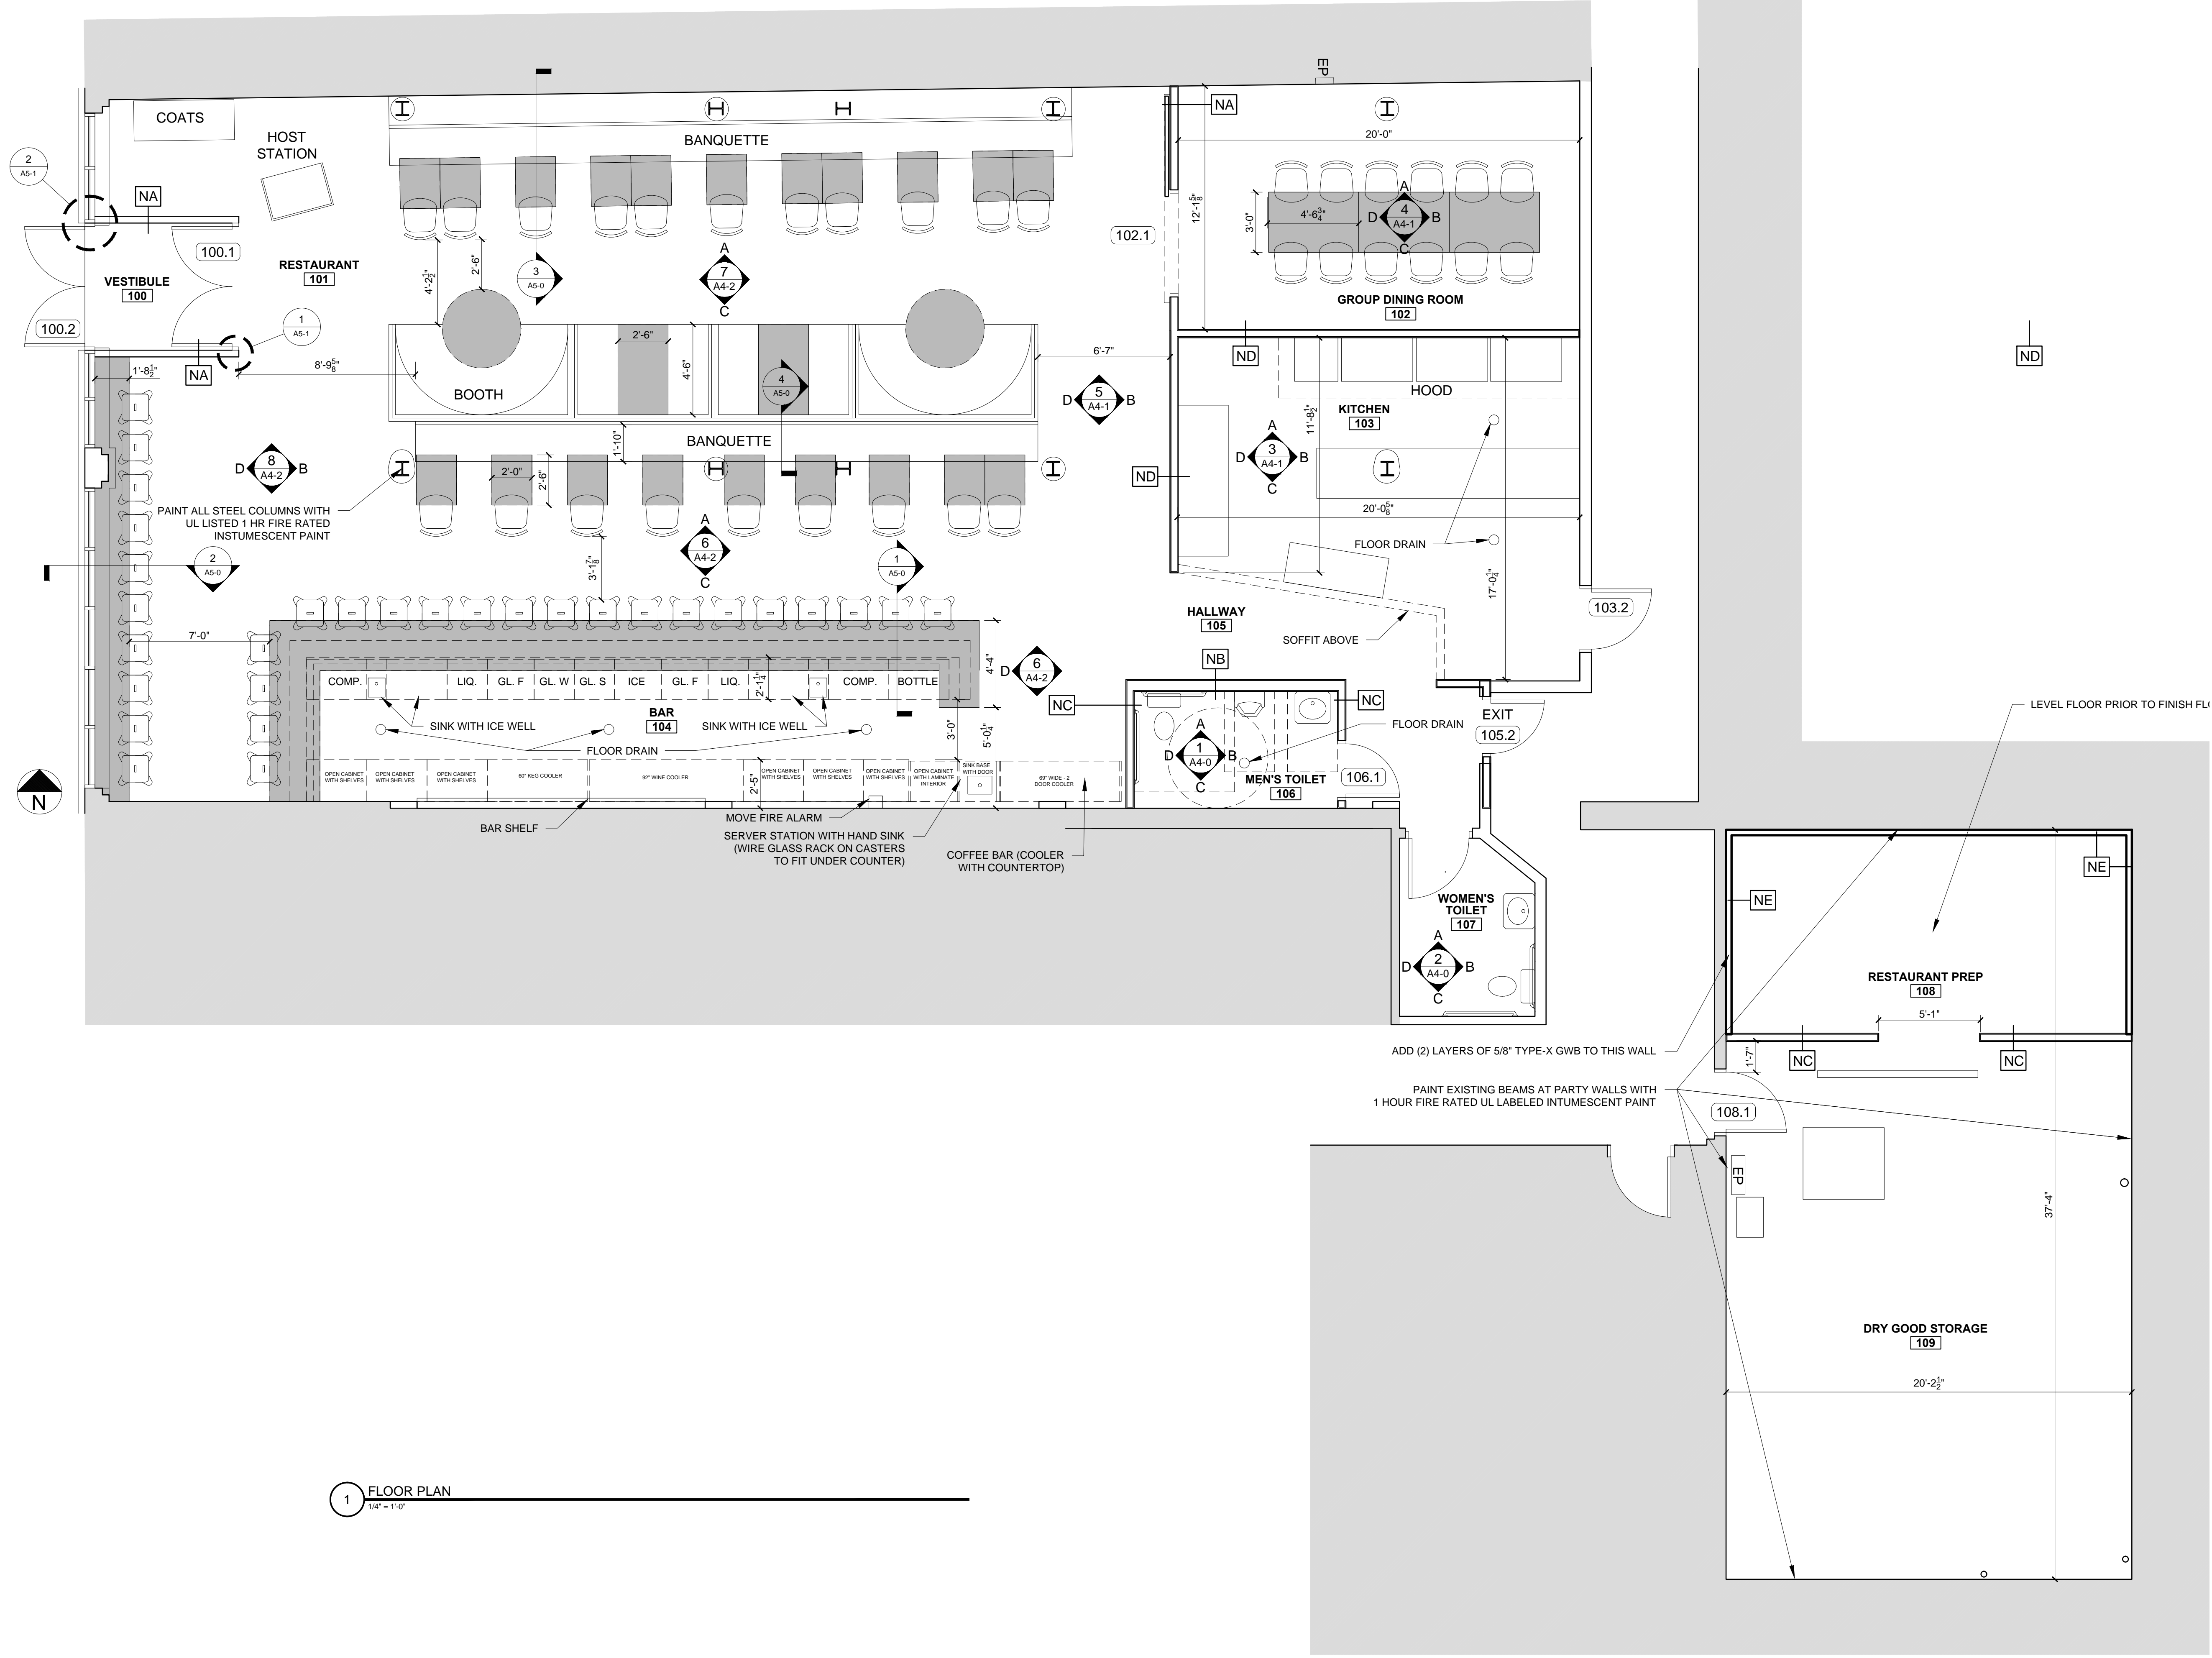

© 2014 RYAN SENATORE ARCHITECTURE

RESTAURANT FIT-UP

75 WASHINGTON AVENUE
PORTLAND, MAINE

CONSULTANTS:

REVISIONS:

DATE: OCTOBER 17, 2014

PROJECT No. 1437

DRAWN BY: RJS

CHECKED BY: RJS

SCALE: AS NOTED

SHEET TITLE:
FLOOR PLAN

A1-1

1 FLOOR PLAN
1/8" = 1'-0"