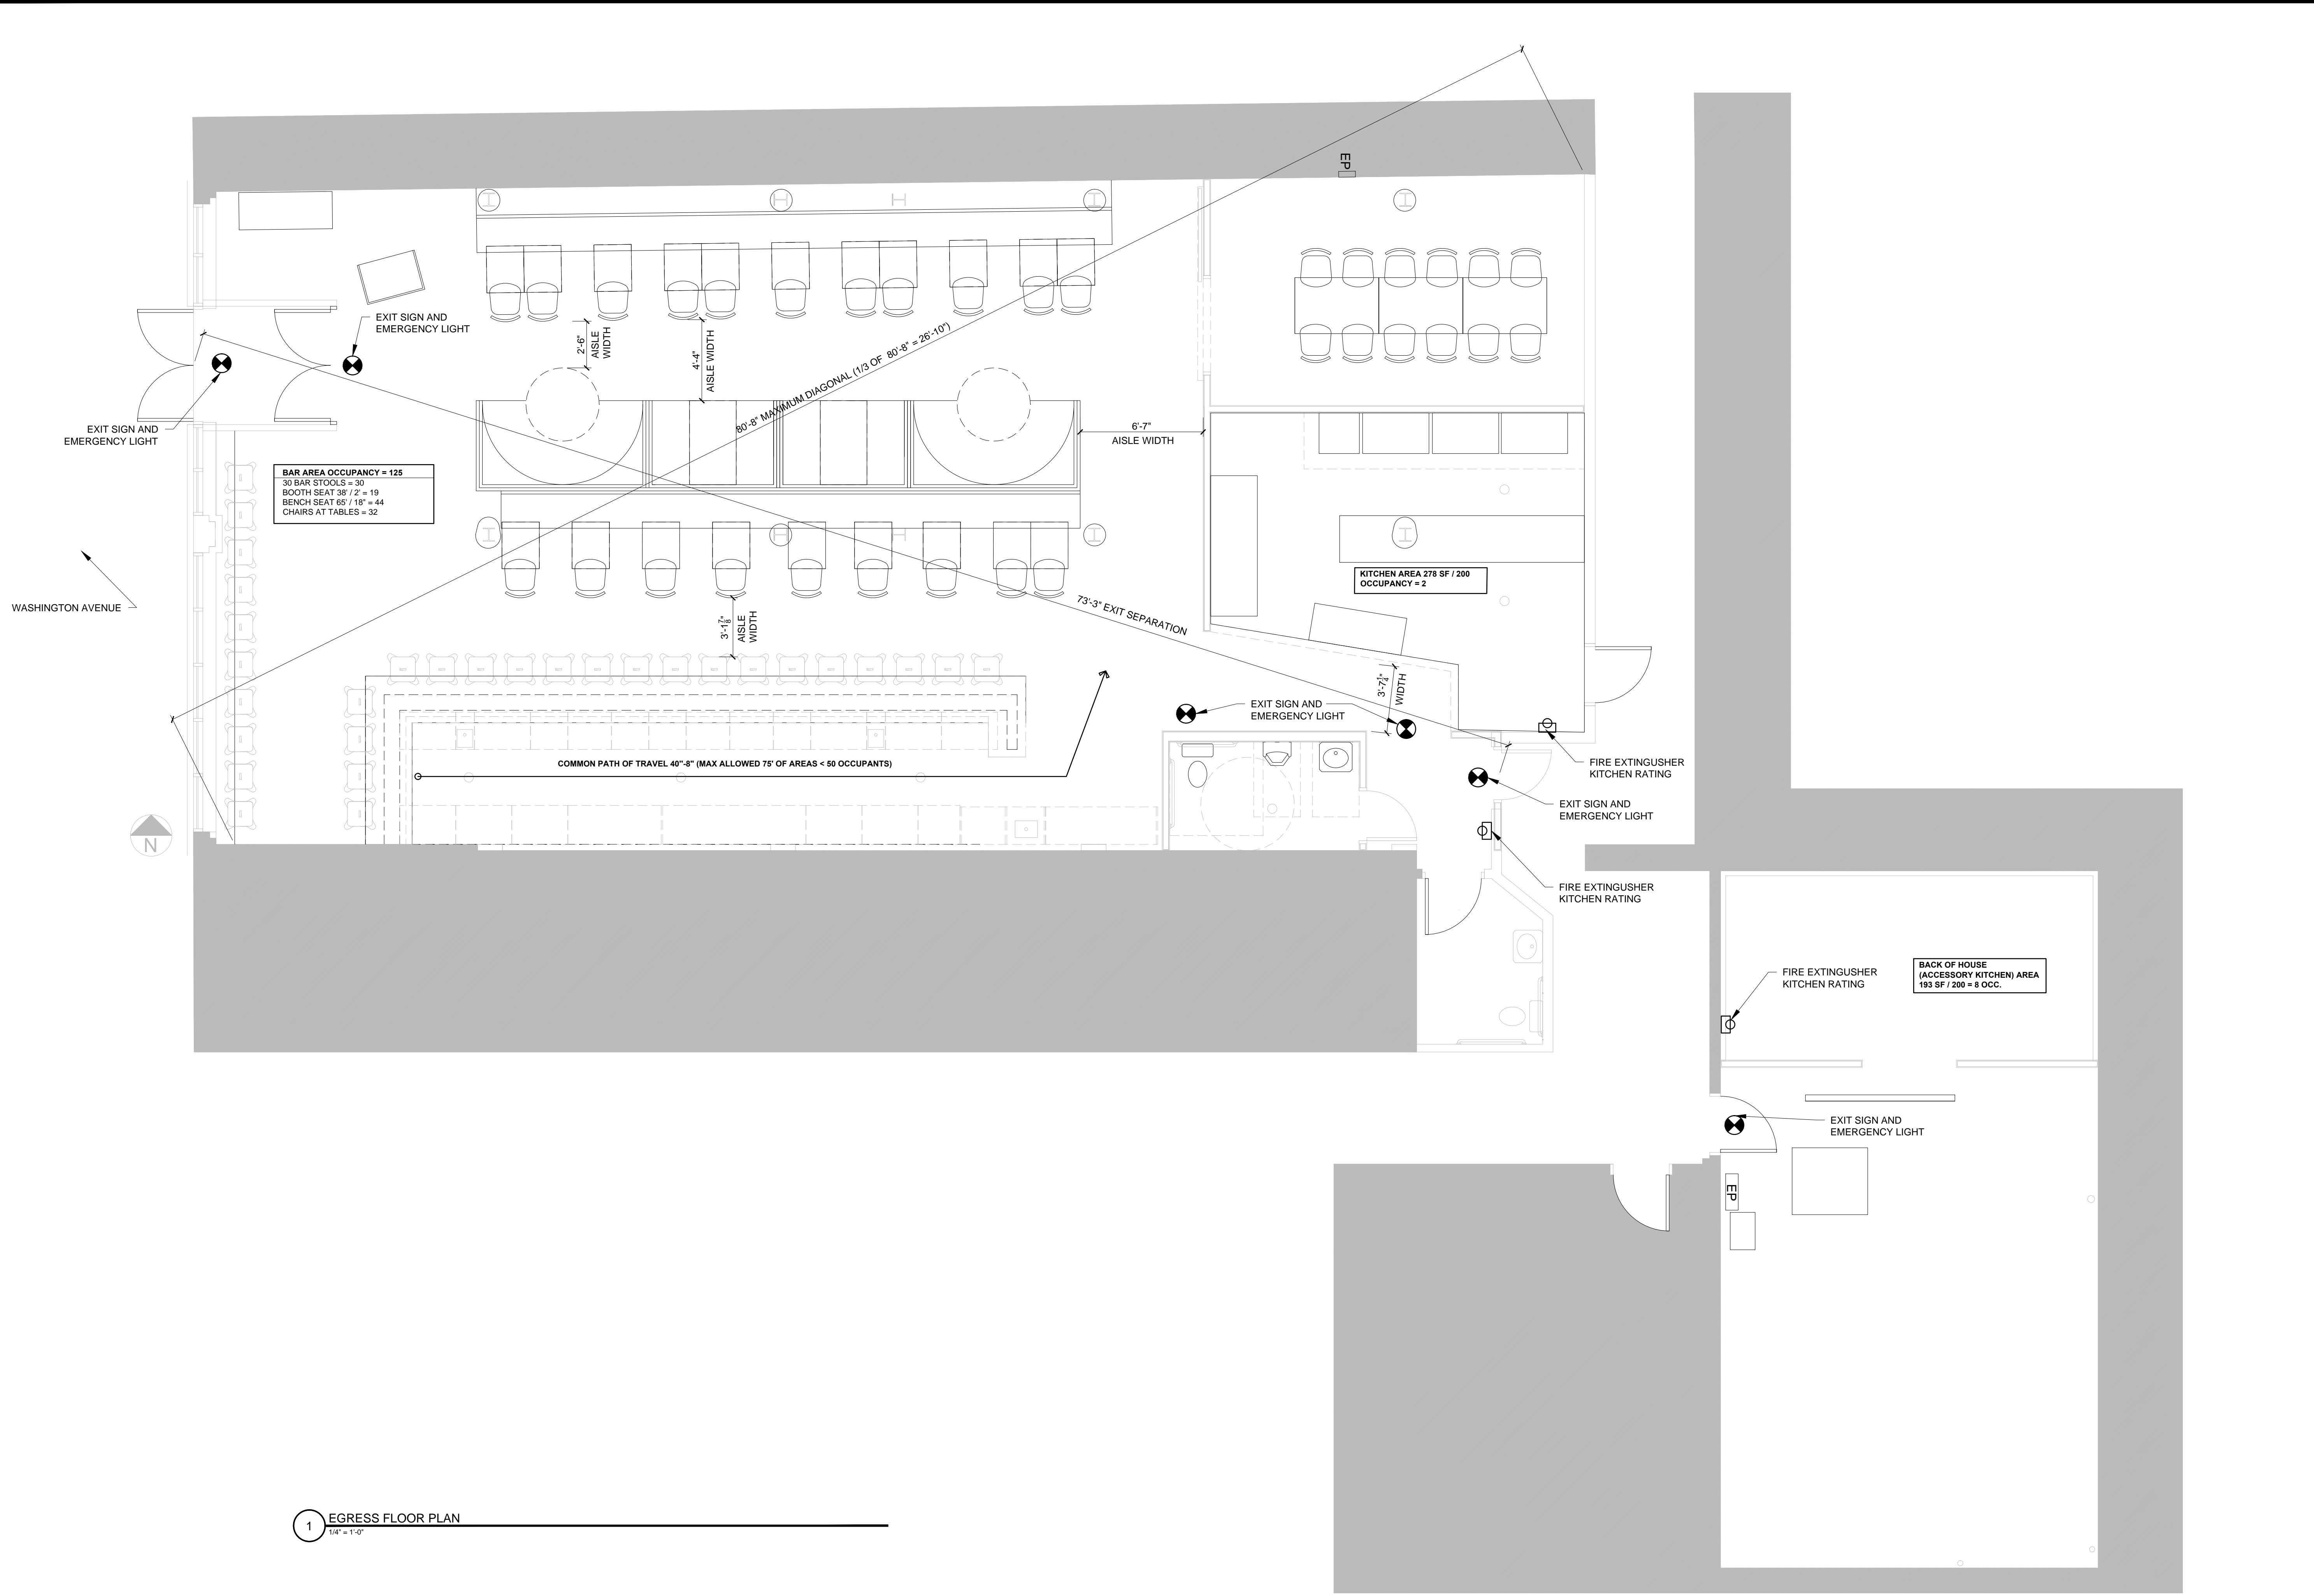

© 2014 RYAN SENATORE ARCHITECTURE

RESTAURANT FIT-UP

75 WASHINGTON AVENUE
PORTLAND, MAINE

CONSULTANTS:

REVISIONS:

DATE: OCTOBER 17, 2014

PROJECT No. 1437

DRAWN BY: RJS

CHECKED BY: RJS

SCALE: AS NOTED

SHEET TITLE:
EGRESS FLOOR PLAN

A0-0

1 EGRESS FLOOR PLAN
1/4" = 1'-0"