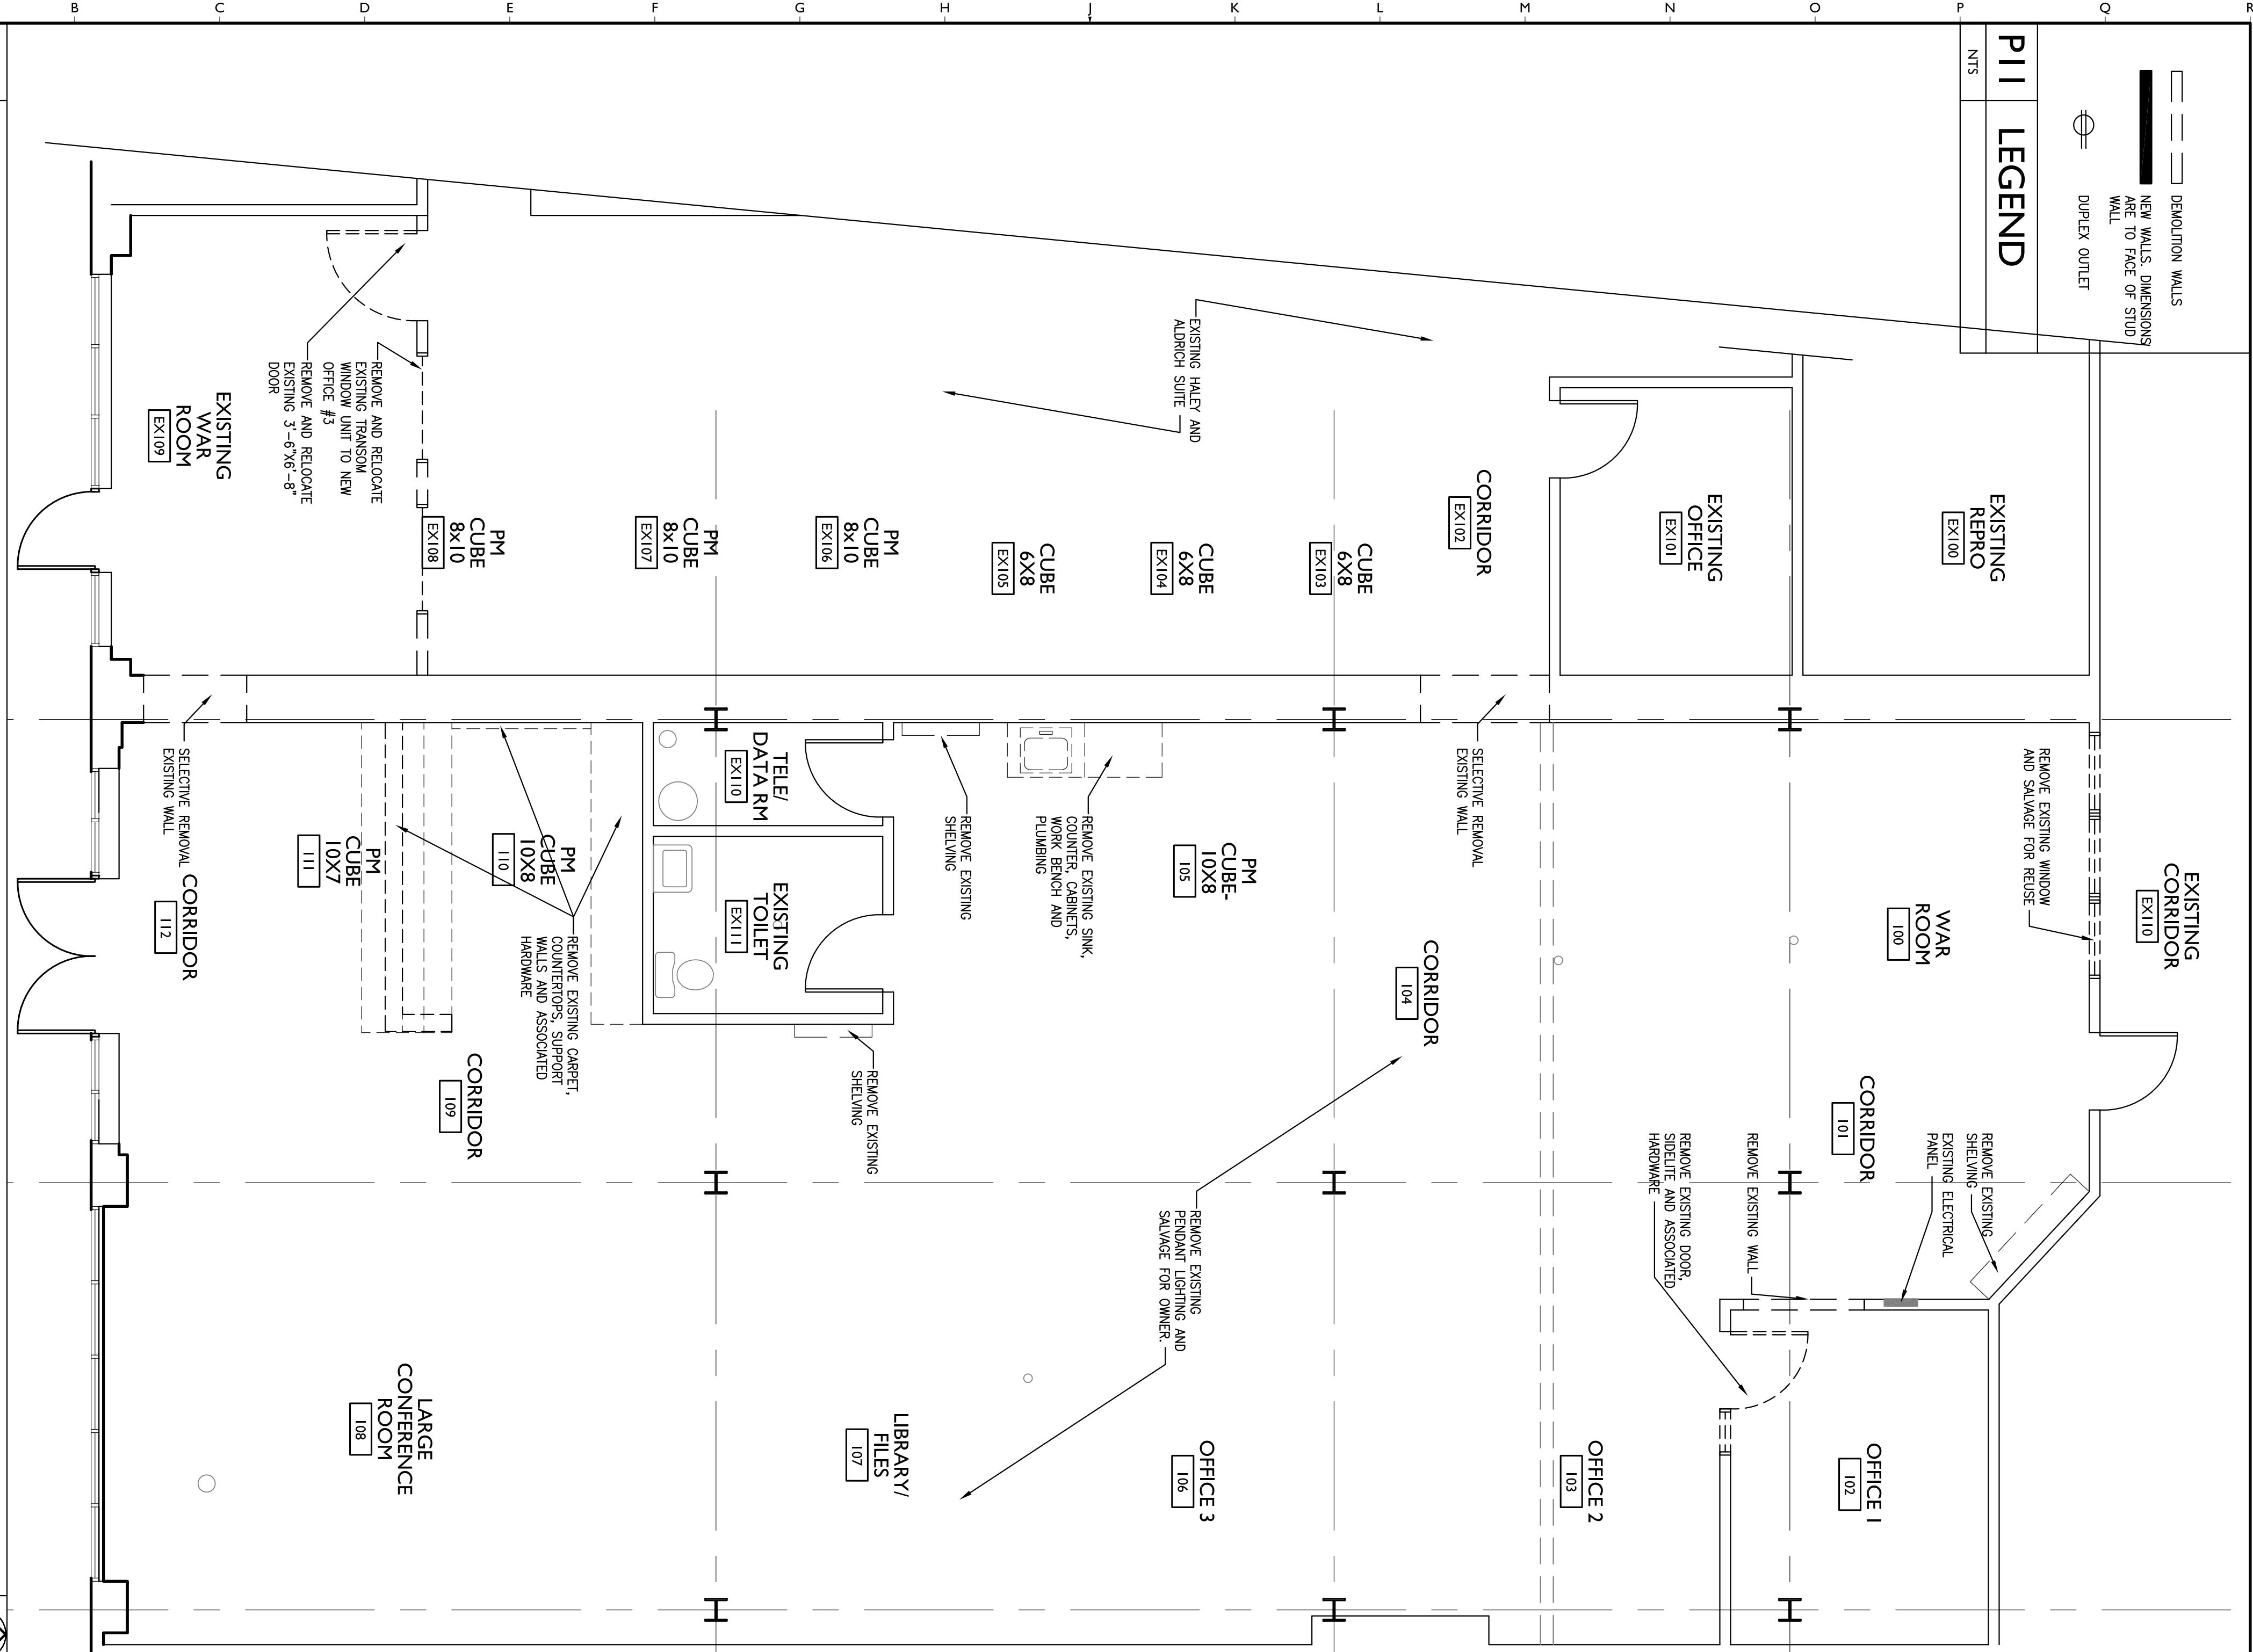

HALEY & ALDRICH
OFFICE RENOVATIONS
75 WASHINGTON AVE
PORTLAND, MAINE

REVISIONS	
#	DATE
1	09/24/13
	REvised DRAWINGS

DATE	09/27/13
PROJECT #	098813
DRAWN BY	LAP
CHECKED BY	MEI
DRAWING SCALE	AS NOTED

SHEET TITLE
DEMOLITION
AND FLOOR
PLAN

A100

1/4"=1'-0" 2 3 4 5 6 7 8 9 10 11 12 13 14 15 16 17 18 19 20 NORTH NORTH