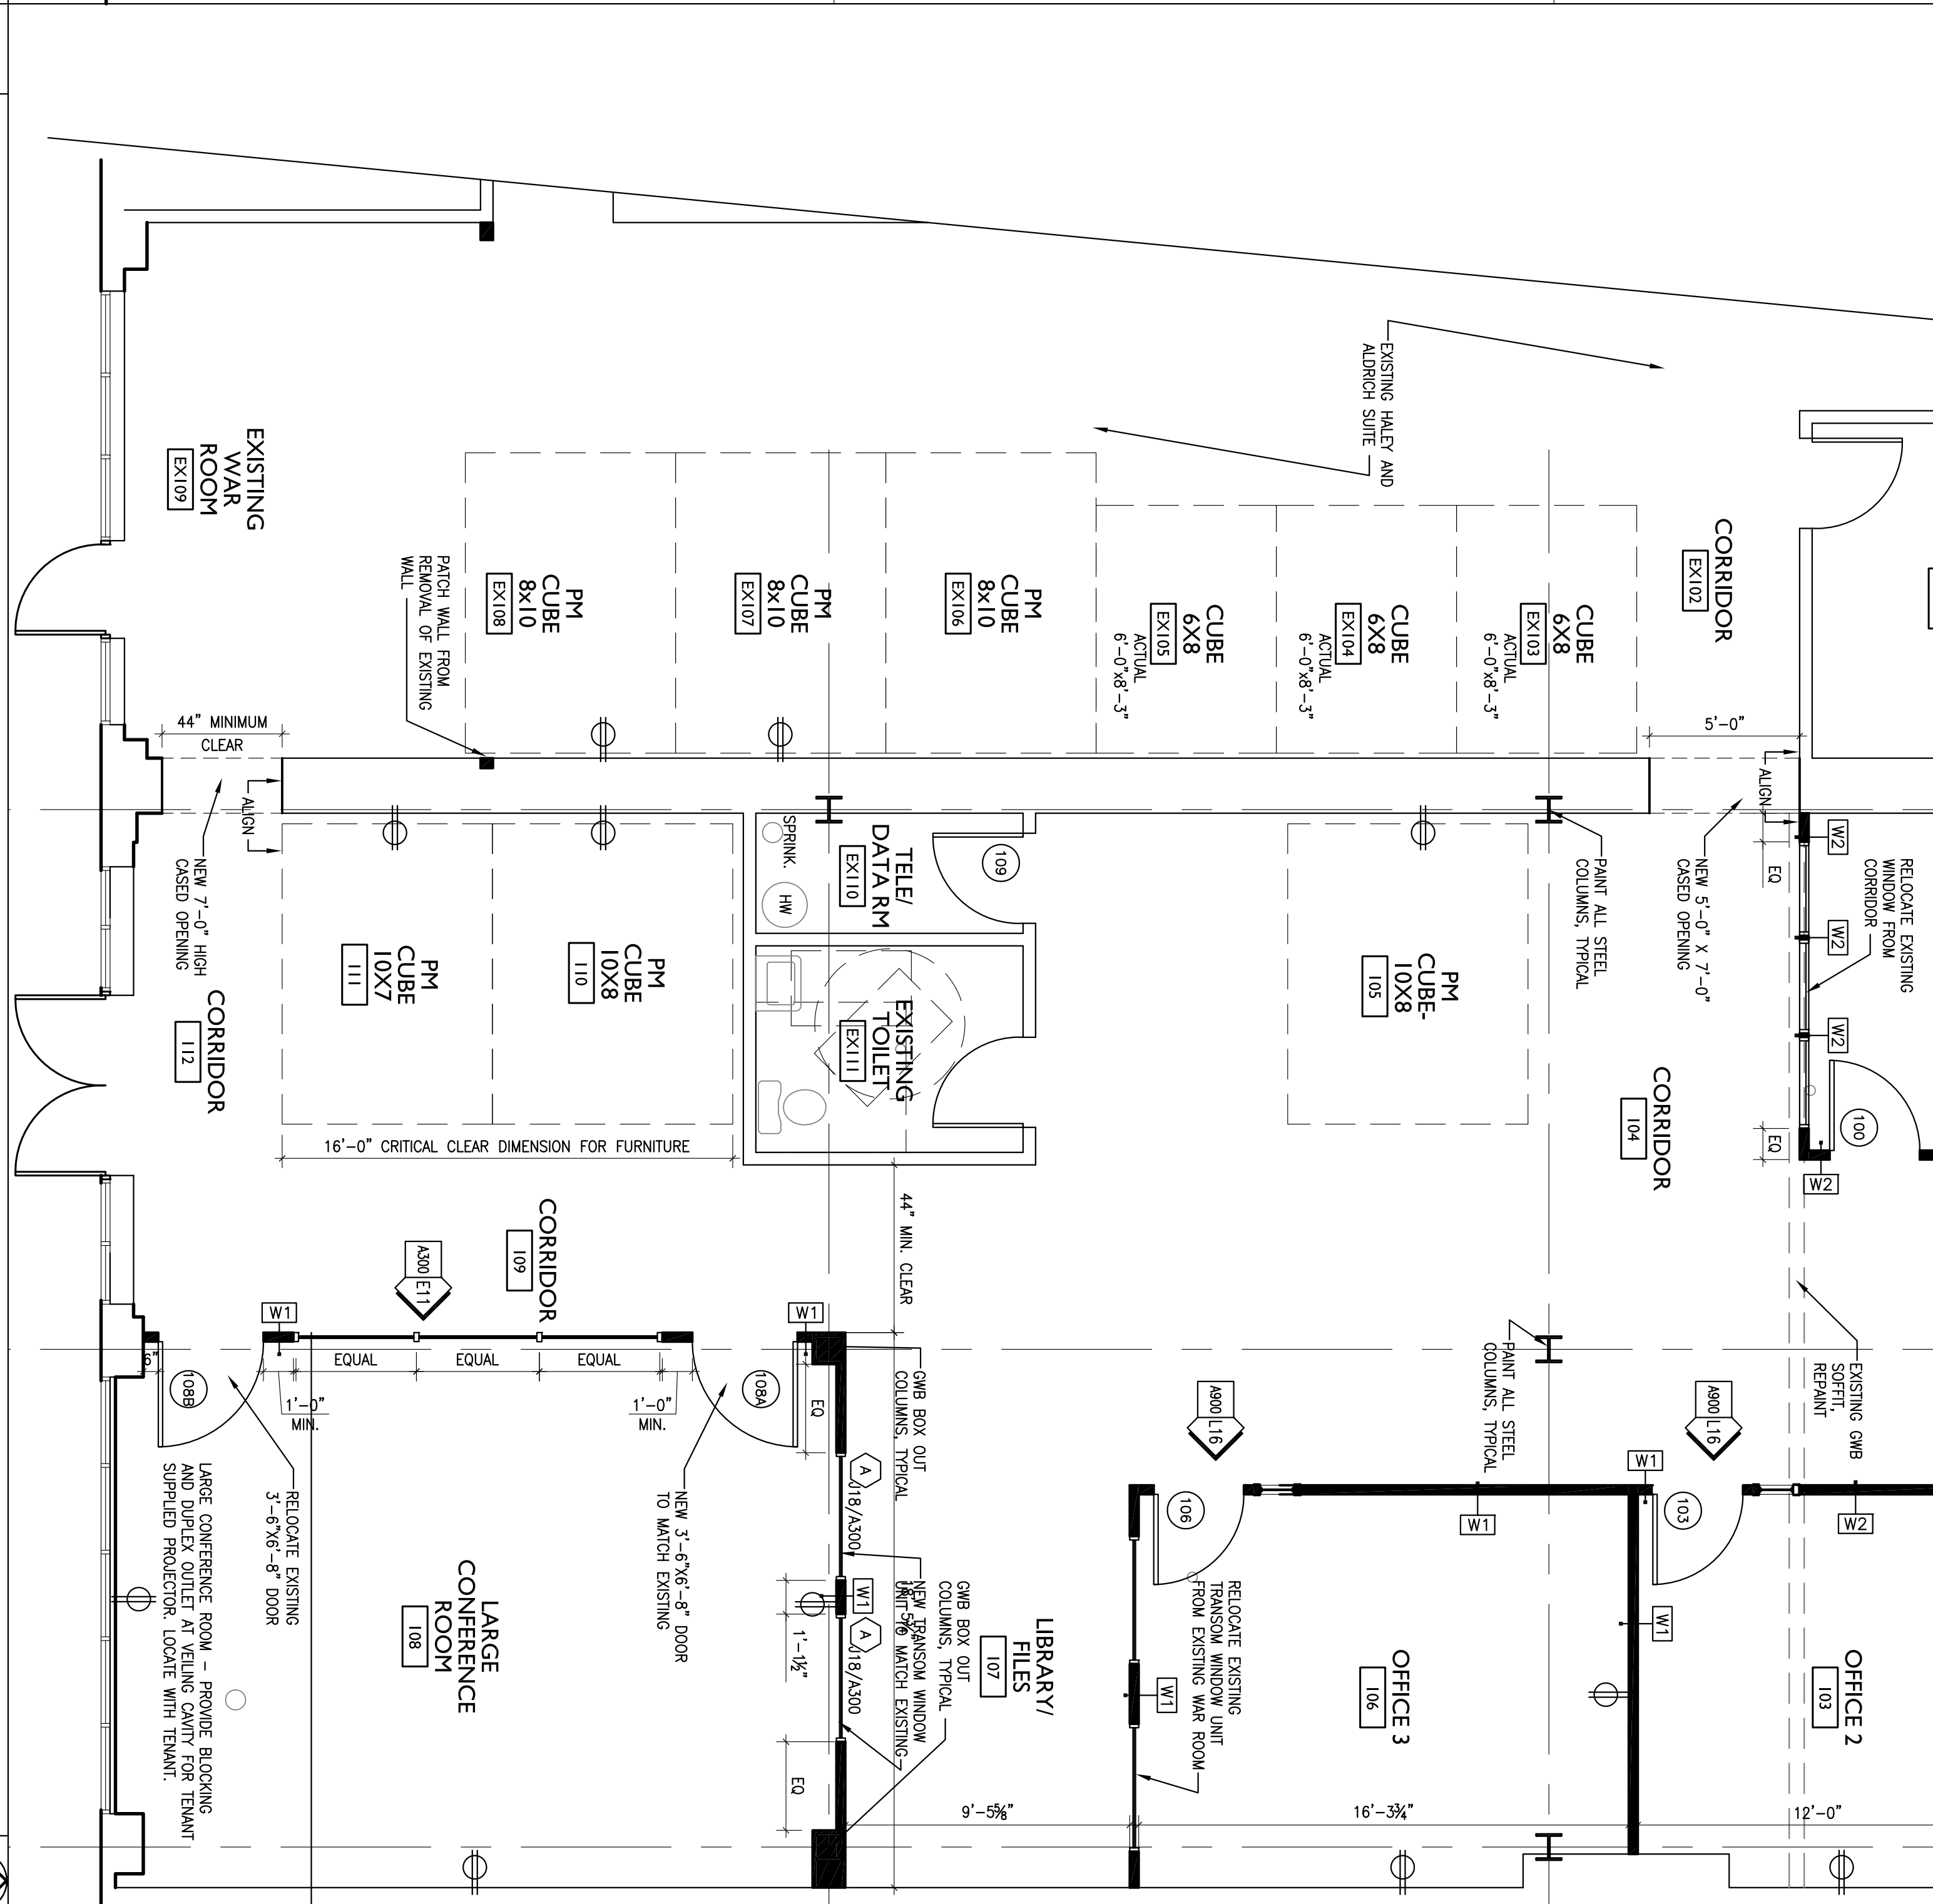

HALEY & ALDRICH
OFFICE RENOVATIONS
75 WASHINGTON AVE
PORTLAND, MAINE

REVISIONS	
#	DATE
1	09/24/13
	REvised DRAWINGS

DATE	09/27/13
PROJECT #	098813
DRAWN BY	LAP
CHECKED BY	MEI
DRAWING SCALE	AS NOTED

SHEET TITLE
DEMOLITION
AND FLOOR
PLAN

A100

1/4"=1'-0" 2 3 4 5 6 7 8 9 10 11 12 13 14 15 16 17 18 19 20 NORTH NORTH