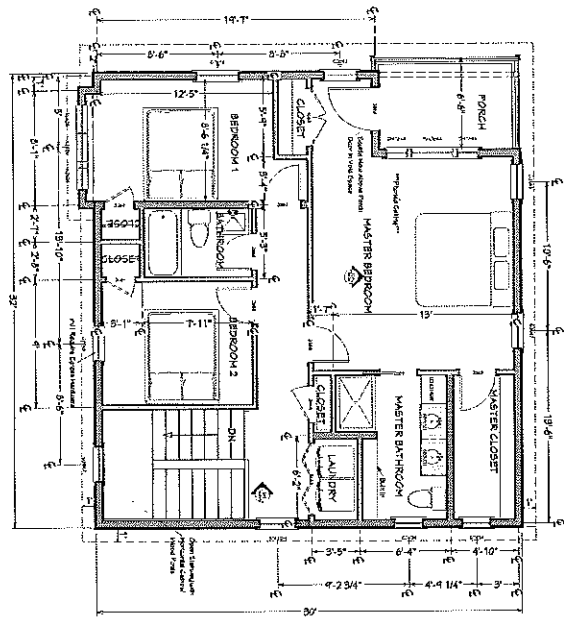

Bedroom #2

NOTE: Doors Dimensioned in Feet
Windows Dimensioned in Inches

A-1 SHEET:	DATE: 4/5/2016 SCALE: 1/4" = 1'-0" DRAWINGS PROVIDED BY DESIGNER: Angie Abbott	PROJECT DESCRIPTION: Bou langer - New Home 93R Cumberland Ave. Portland Maine	SHEET TITLE: Plans	<table border="1"> <thead> <tr> <th>NO.</th> <th>DESCRIPTION</th> <th>BY</th> <th>DATE</th> </tr> </thead> <tbody> <tr> <td>1</td> <td>Plans / Elevations</td> <td>AA</td> <td>2/9/16</td> </tr> <tr> <td>2</td> <td>Plans / Elevations</td> <td>AA</td> <td>2/24/16</td> </tr> <tr> <td>3</td> <td>Plans / Elevations</td> <td>AA</td> <td>3/3/16</td> </tr> <tr> <td>4</td> <td>Details</td> <td>AA</td> <td>4/1/16</td> </tr> </tbody> </table>