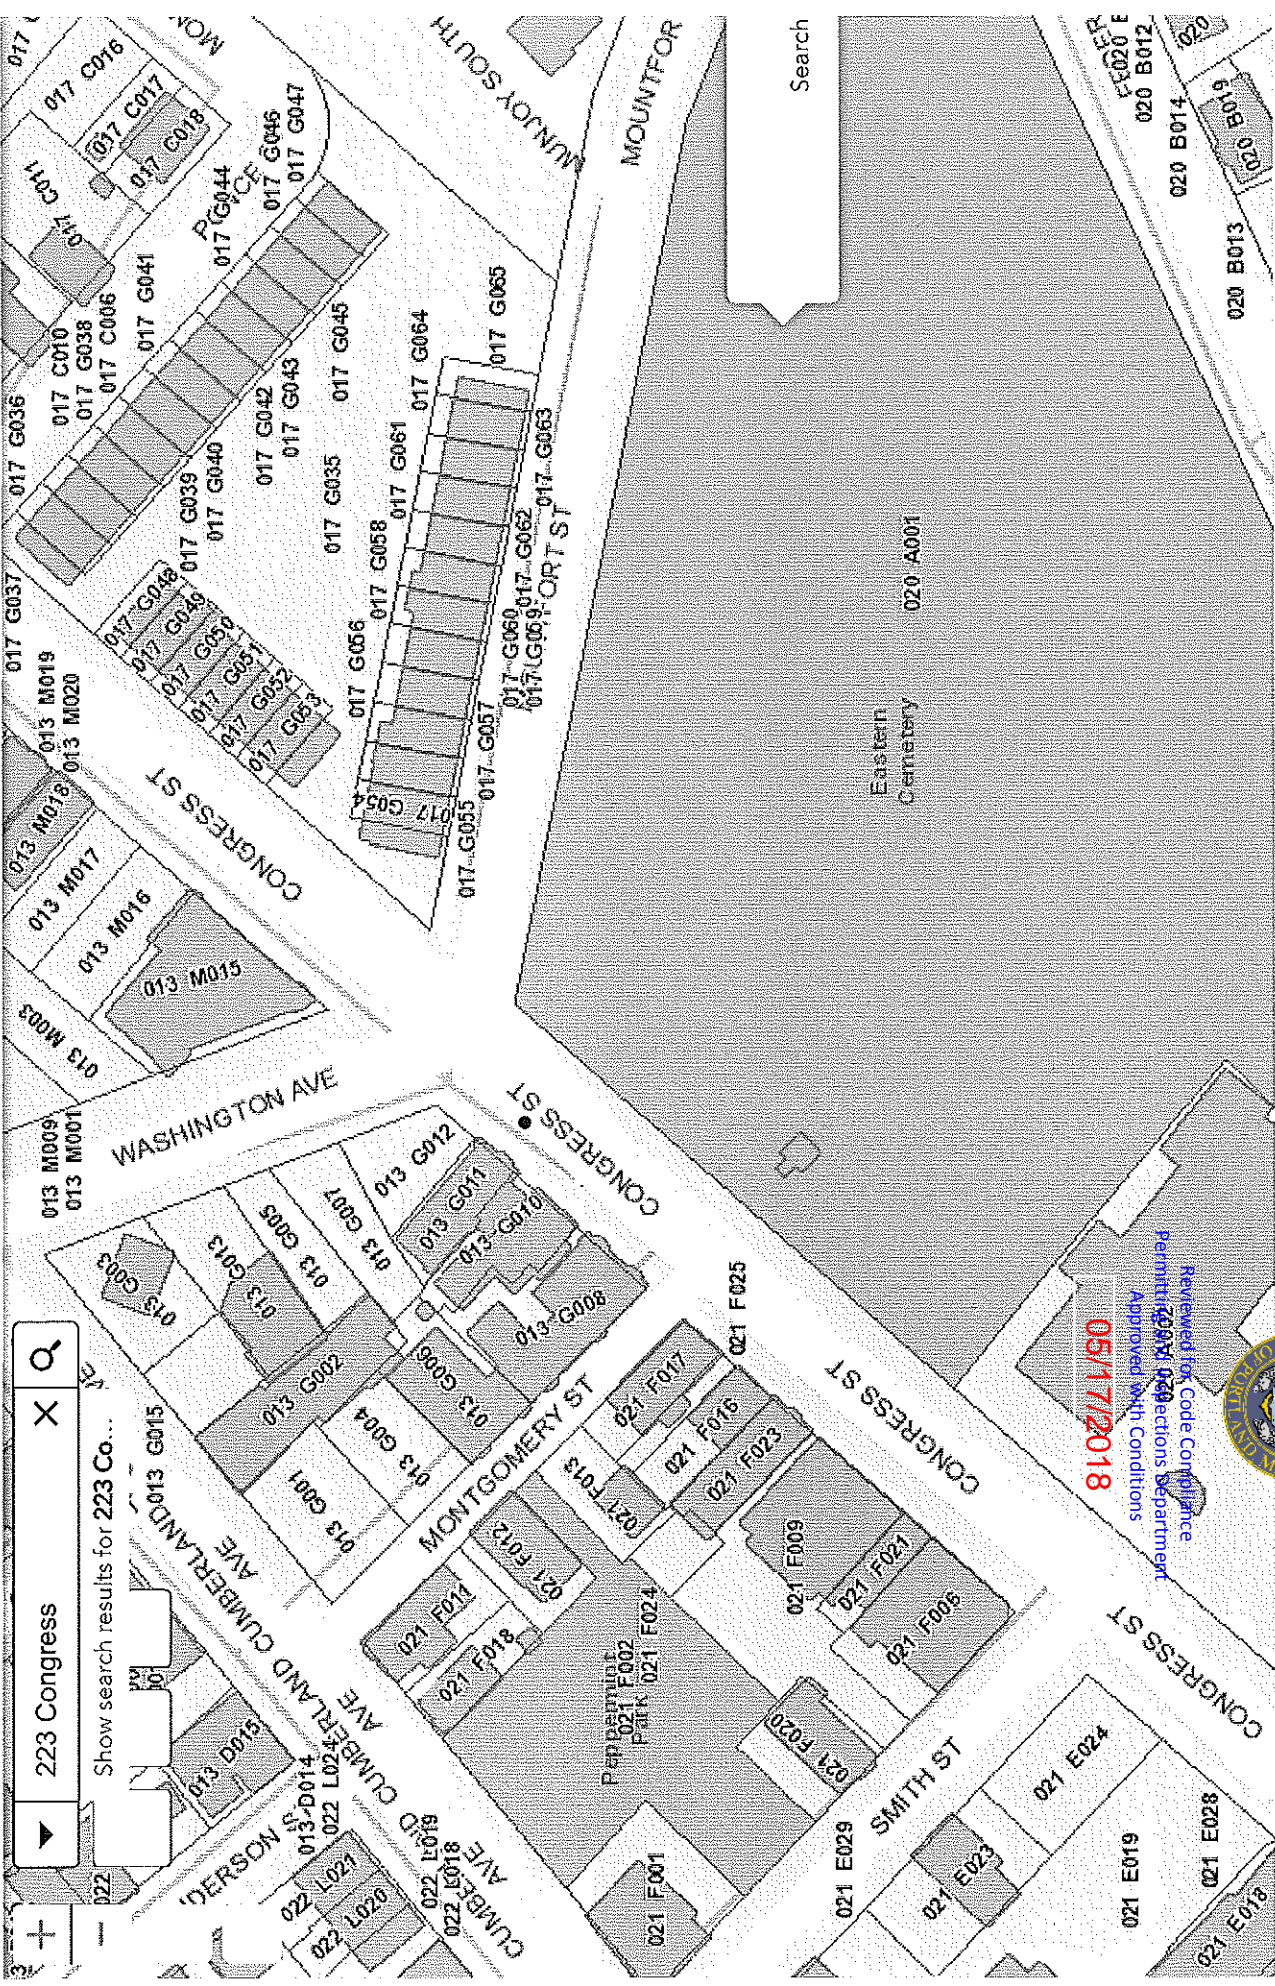

# City of Portland Maine GIS Viewer

with Web AppBuilder for ArcGIS

Show search results for 223 Co...

2,930,133.6 Feet

**FRONT VIEW**  
SCALE: 1"=1'

**SIDE VIEW**  
SCALE: 1"=1'

Reviewed for Code Compliance  
Permitting and Inspections Department  
Approved with Conditions  
**05/17/2018**