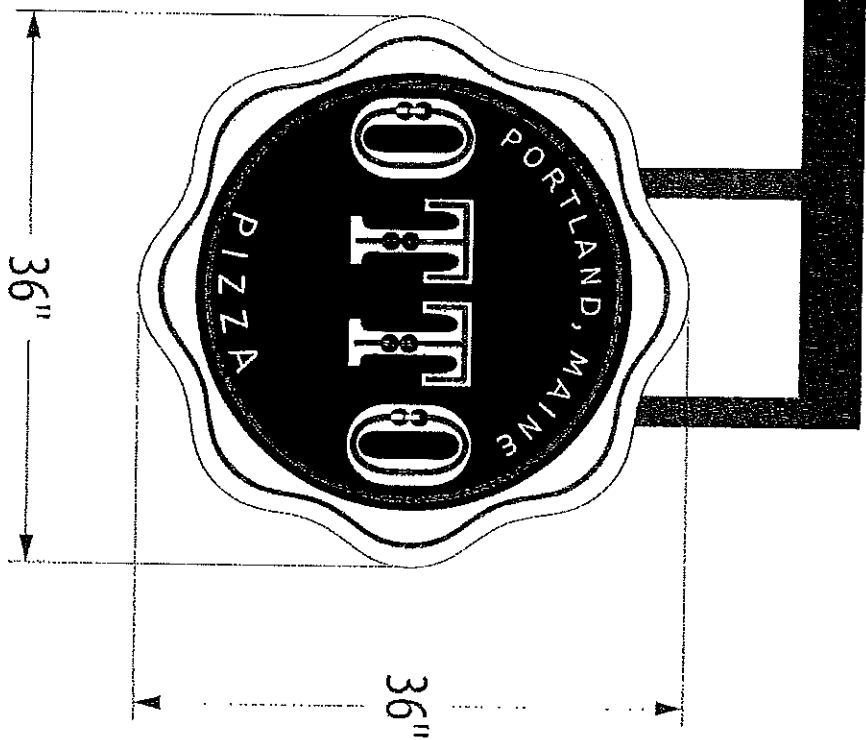

FRONT VIEW
SCALE: 1"=1'