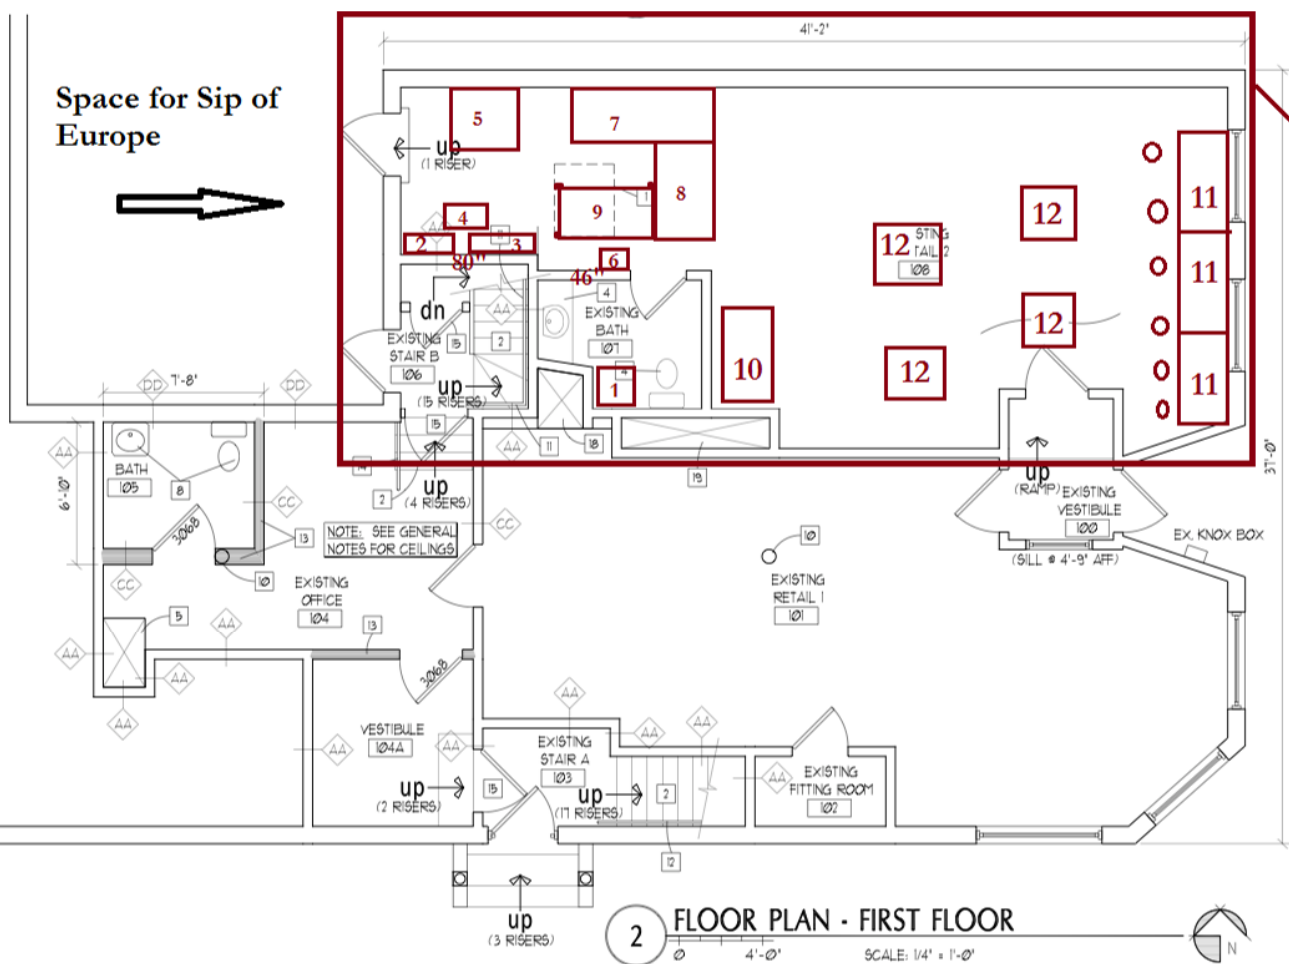

SCALE 1/4" = 1'-0"  
 SCALE 1/8" = 1'-0"  
 SCALE 1/16" = 1'-0"

Space for Sip of Europe  
 →

No Work In This Area  
 (existing apartments)

- 1 - mop sink 20" x 16" x 6" Floor Map Sink
- 2 - Two Compartment Stainless Steel Commercial Sink 27" Long, 10" x 14" x 12" Cor
- 3 - triple sink 11" x 18.5" x 36"
- 4 - grease trap - w/19-7/8" \* h 17" \* 26-1/8"
- 5 - refrigerator 67.69"H x 34" W x 28.53"D
- 6 - hand wash sink 18.2 x 16.2 x 13.5 inches
- 7, 8 - Stainless Steel table 48" x 24"
- 9 - freezer on the wheels 39.2" x 23" x 34.6
- 10 - portable table for coffee thermoses 39 x 36 x 15 inches (W x H x D)
- 11 - marble styled tables, 3 pc, 36" H x 22.25" W x 42" L
- 12 - square pub tables, 4pc, 23.7-Inch Width by 23.7-Inch Depth by 35-Inch Height

2 FLOOR PLAN - FIRST FLOOR  
 SCALE: 1/4" = 1'-0"