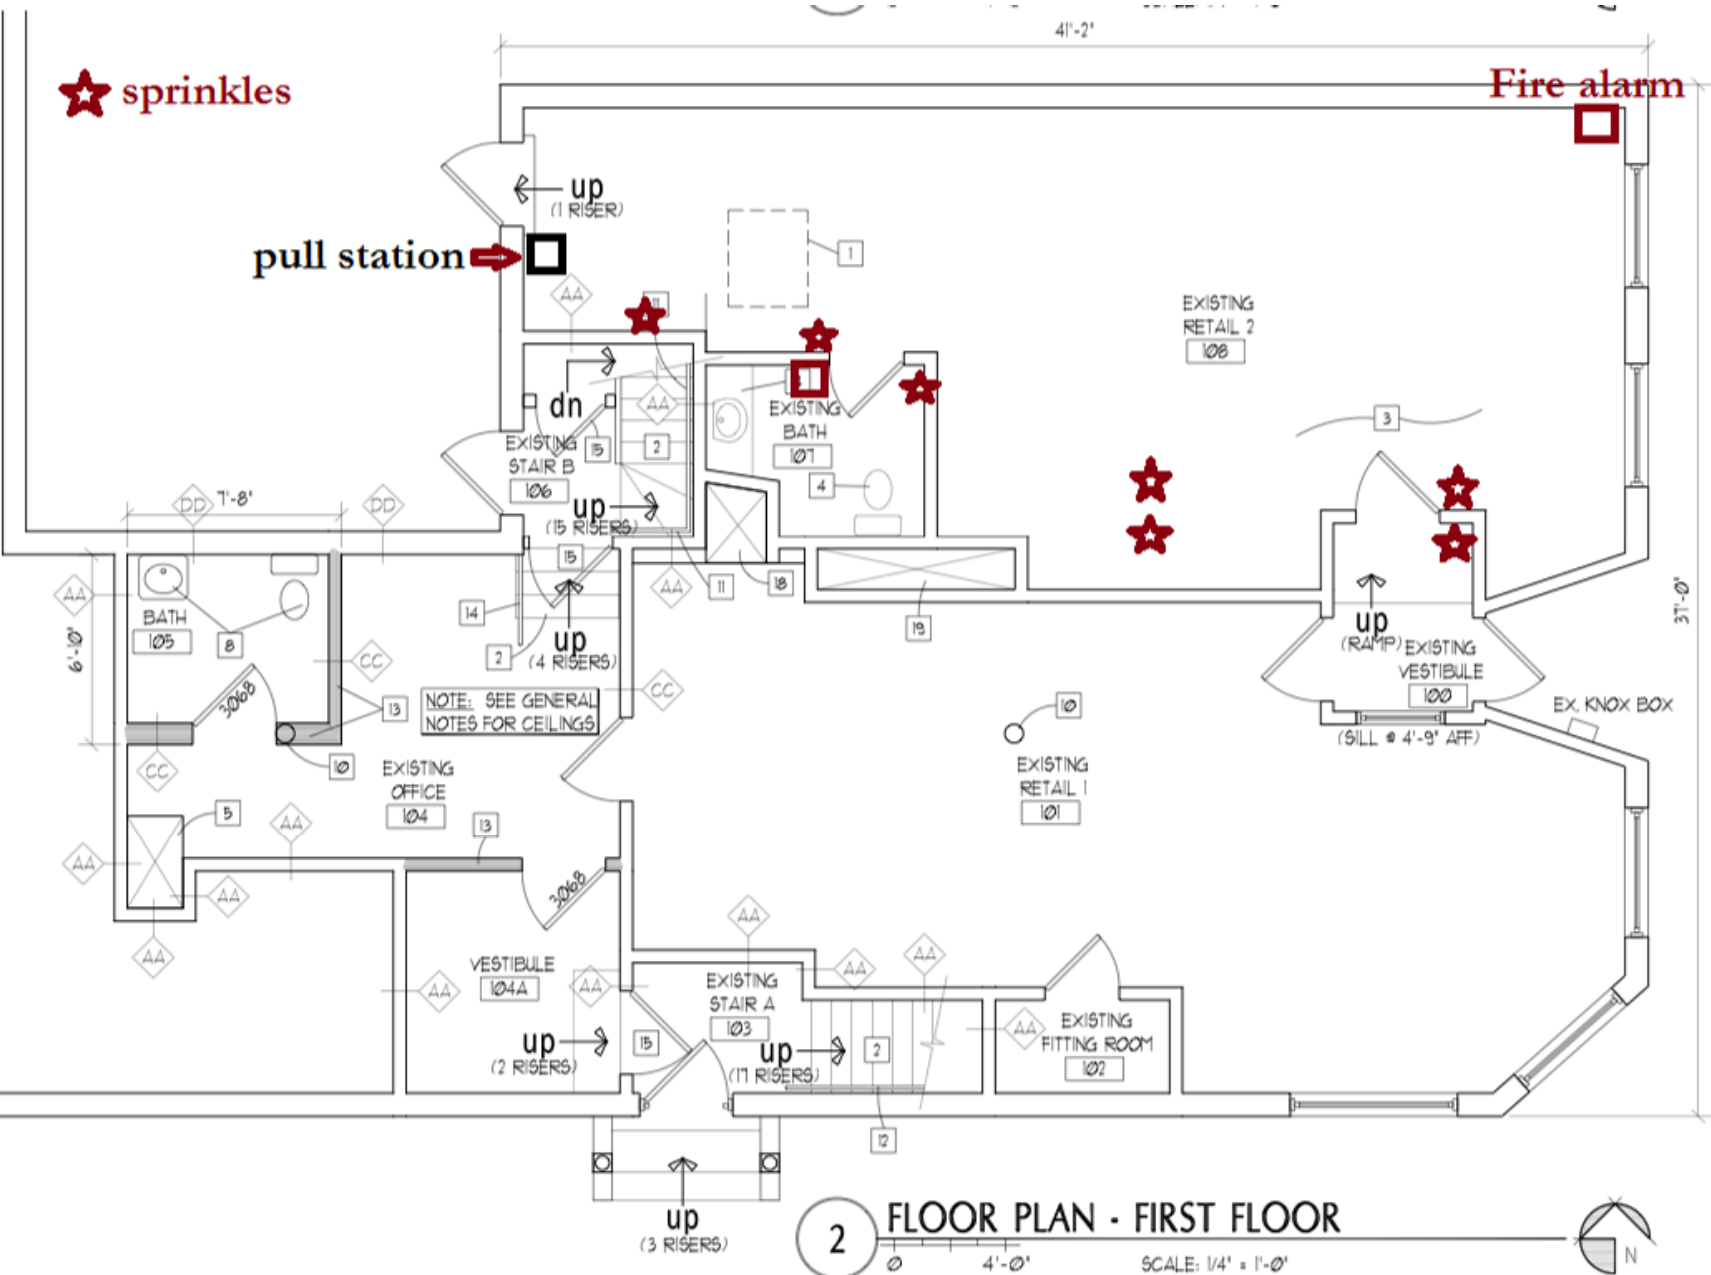

SCALE 1/16" = 1'-0"  
 SCALE 1/8" = 1'-0"  
 SCALE 1/4" = 1'-0"

No Work In This Area  
 (existing apartments)

★ sprinkles

pull station →

Fire alarm

2 FLOOR PLAN - FIRST FLOOR  
 SCALE: 1/4" = 1'-0"